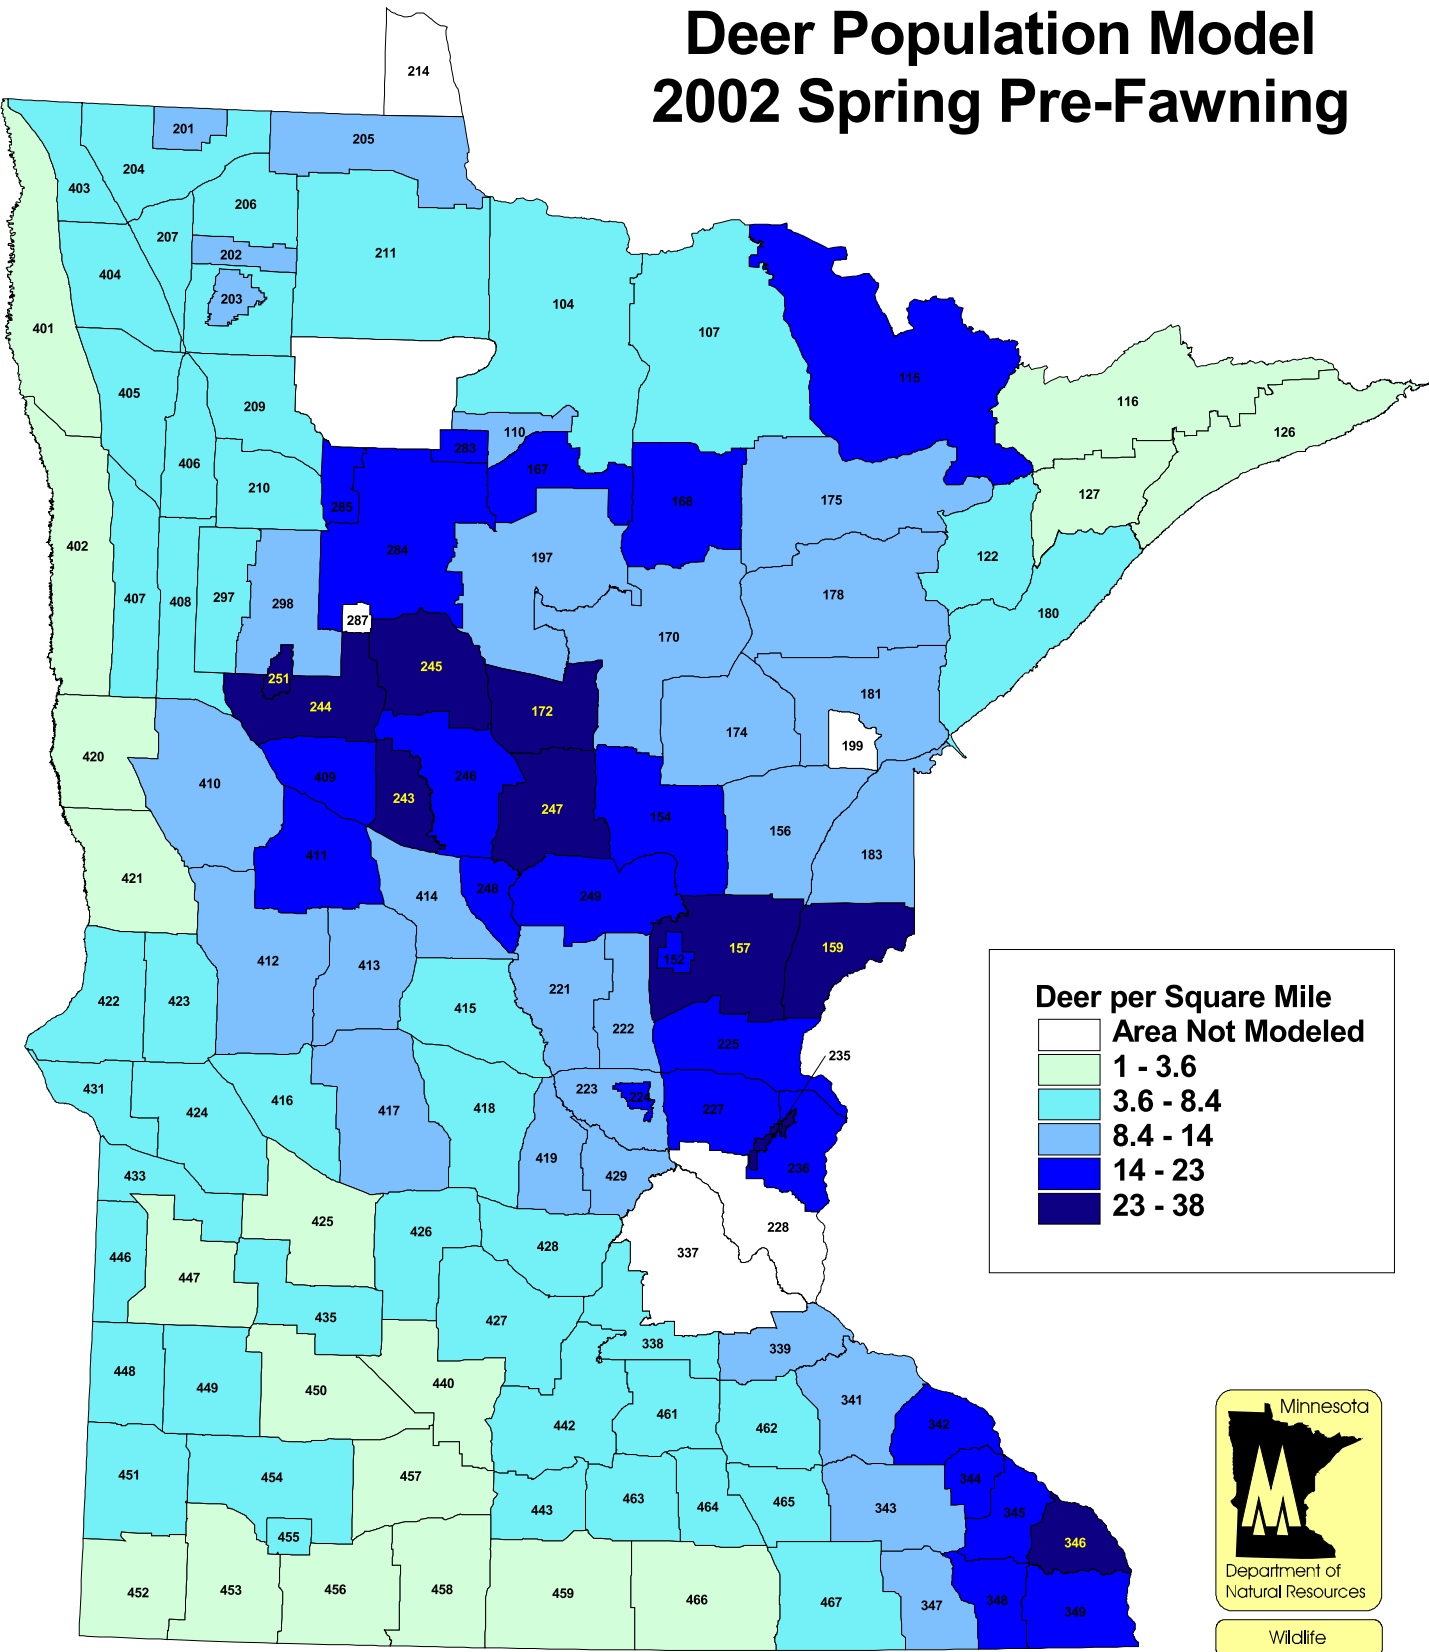

Deer Density from Deer Population Model 2002 Spring Pre-Fawning

Areas not modeled include the two metro permit areas, Itasca State Park, Fond du Lac Reservation, Red Lake Reservation and the Northwest Angle.