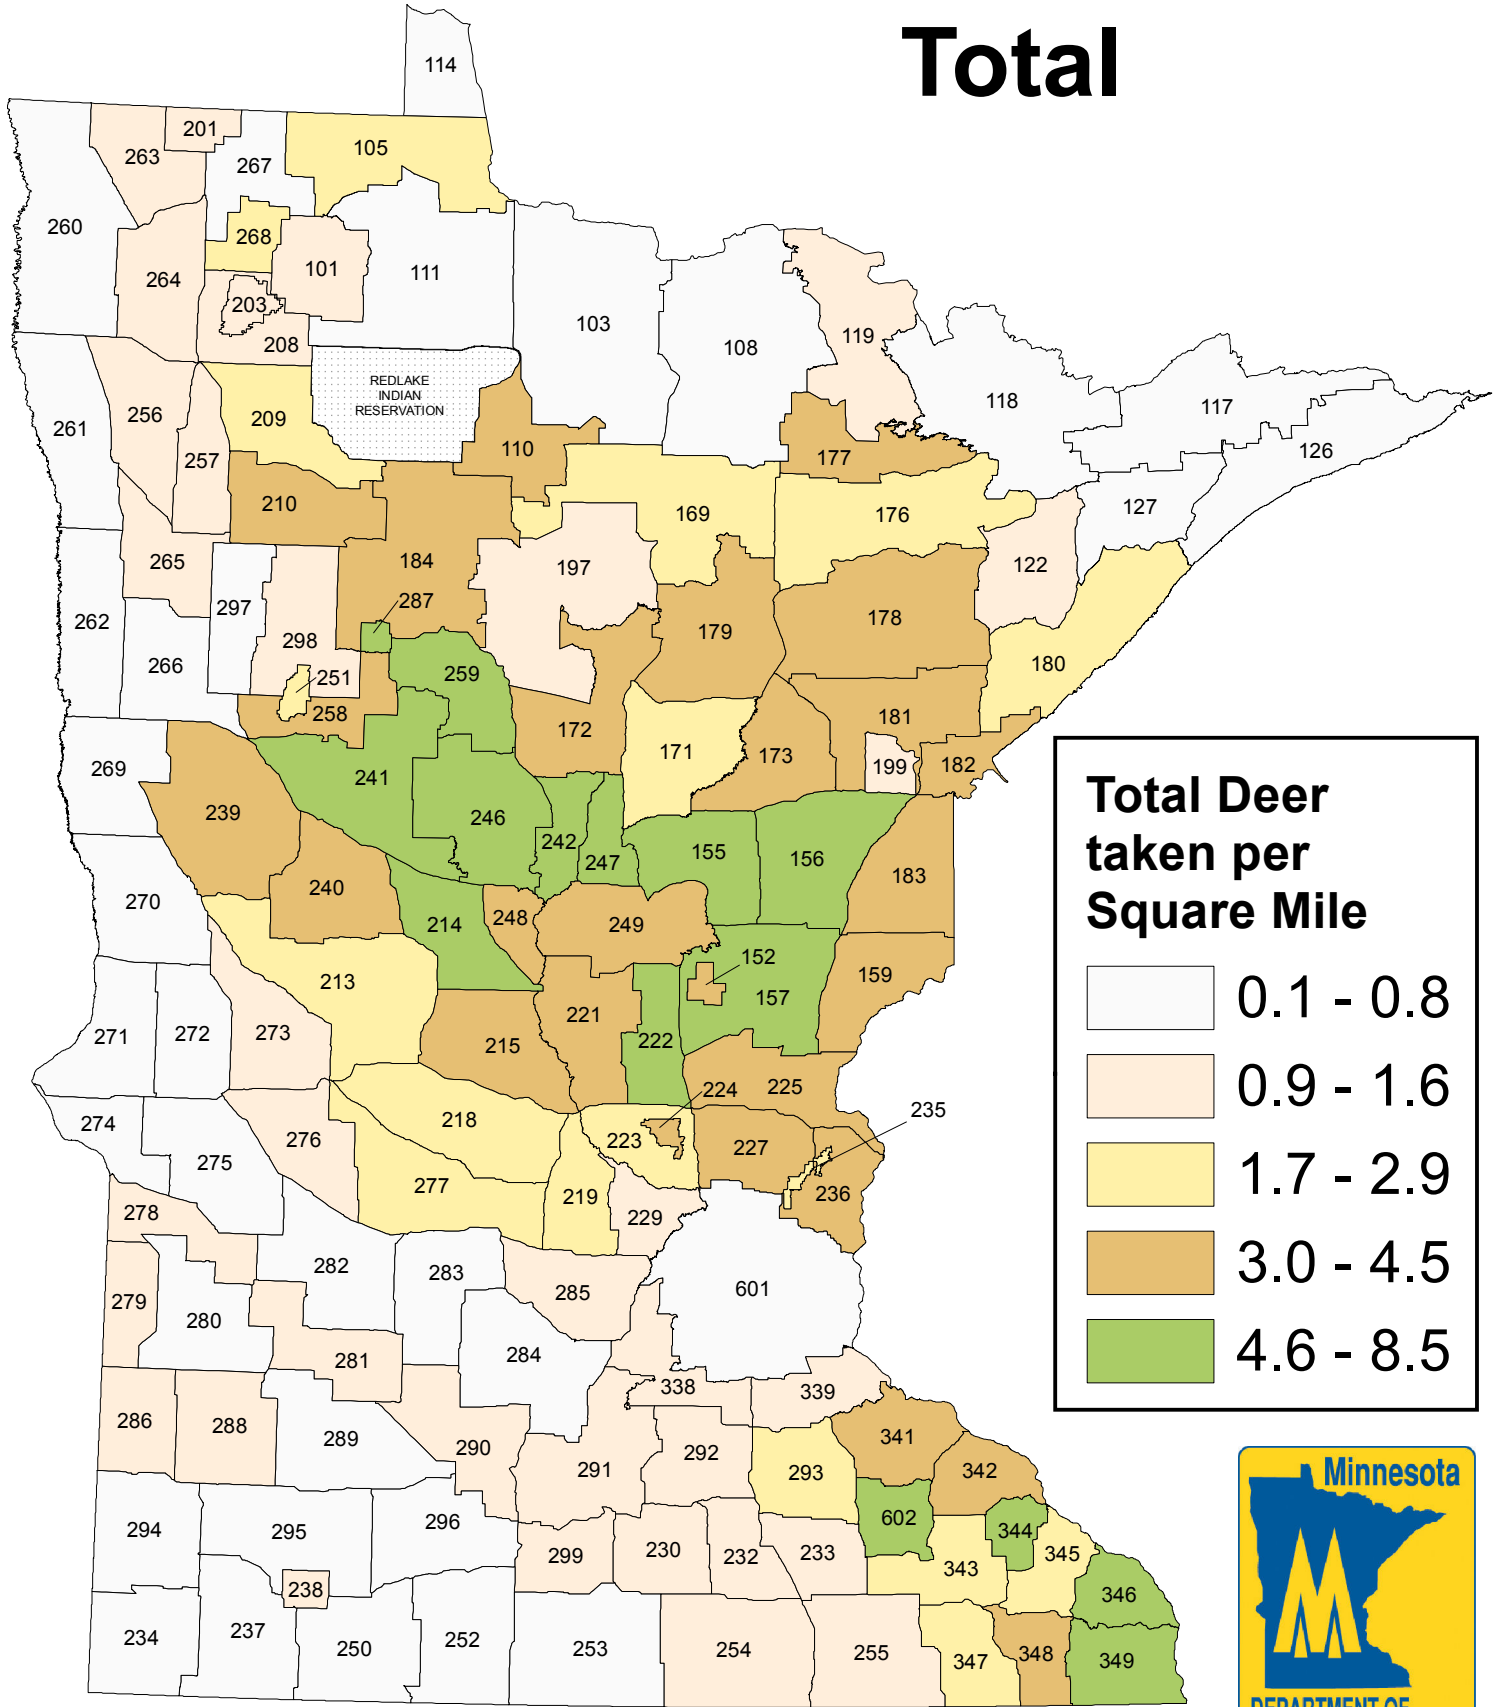

2012 Deer Harvest Total

Wildlife GIS Program
Grand Rapids, Mn
Julie.Hines@state.mn.us