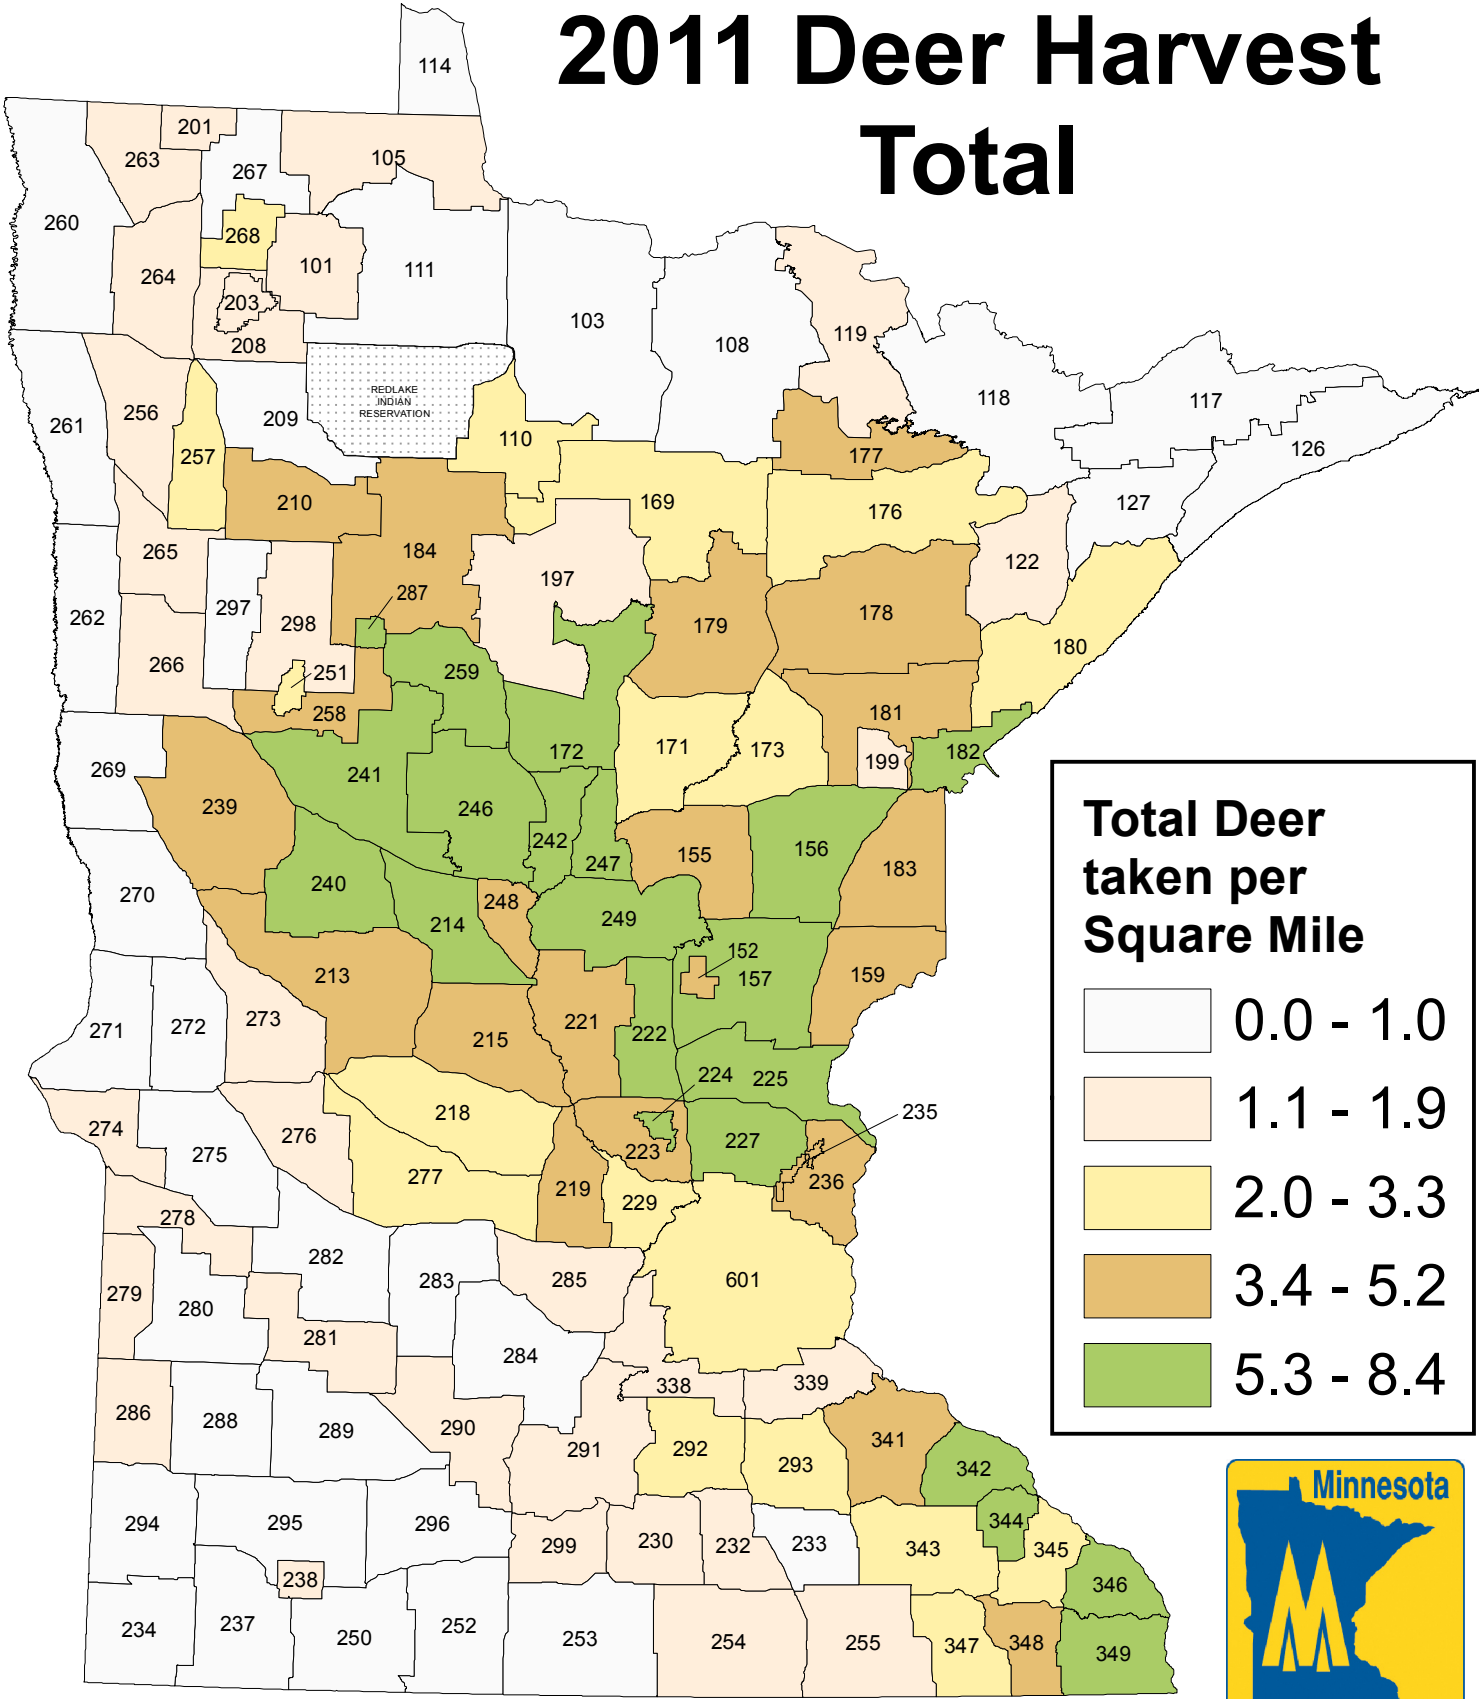

2011 Deer Harvest Total

Wildlife GIS Program
Grand Rapids, Mn
Julie.Hines@state.mn.us