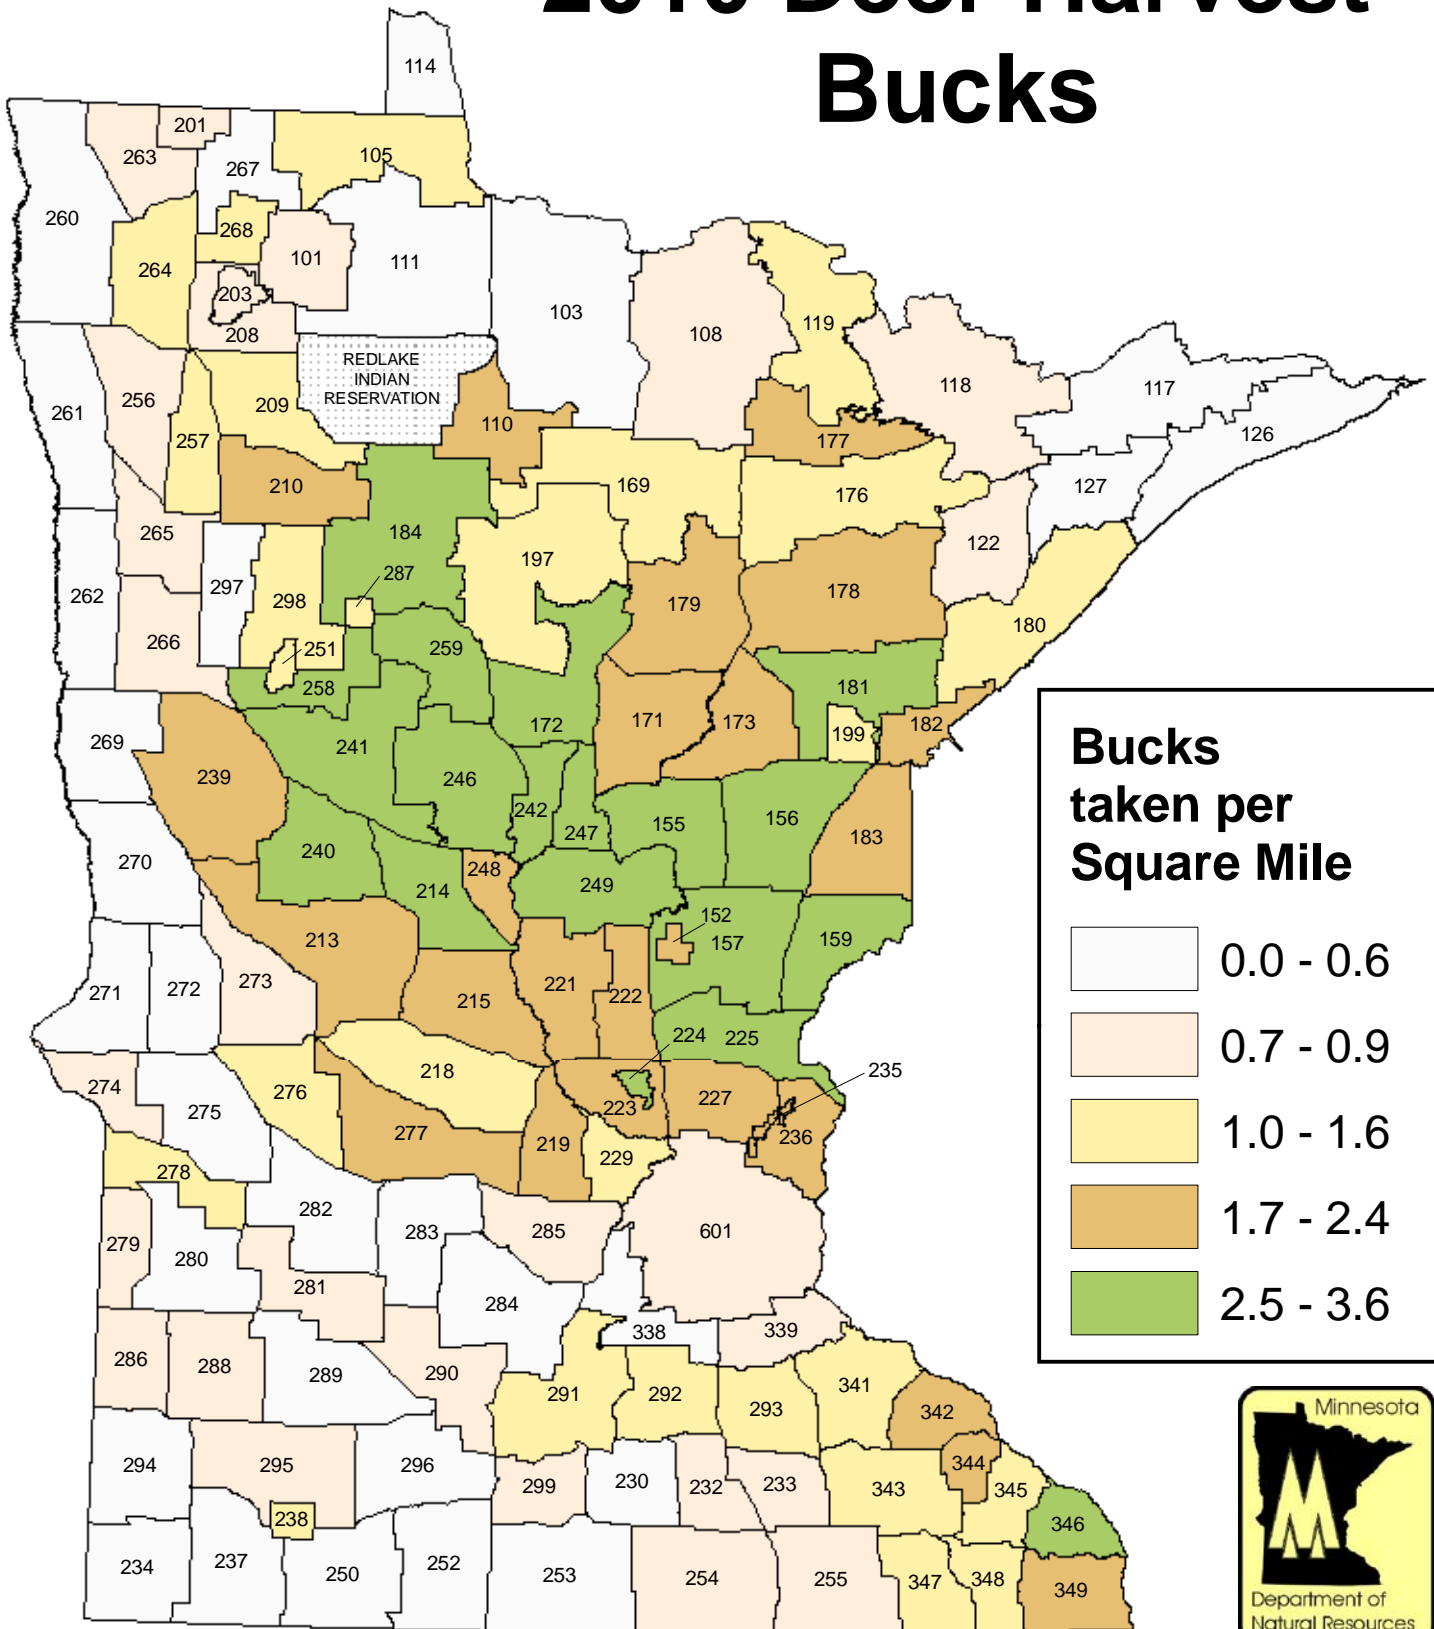

2010 Deer Harvest Bucks

Wildlife GIS Program
 Grand Rapids, Mn
 Julie.Hines@state.mn.us