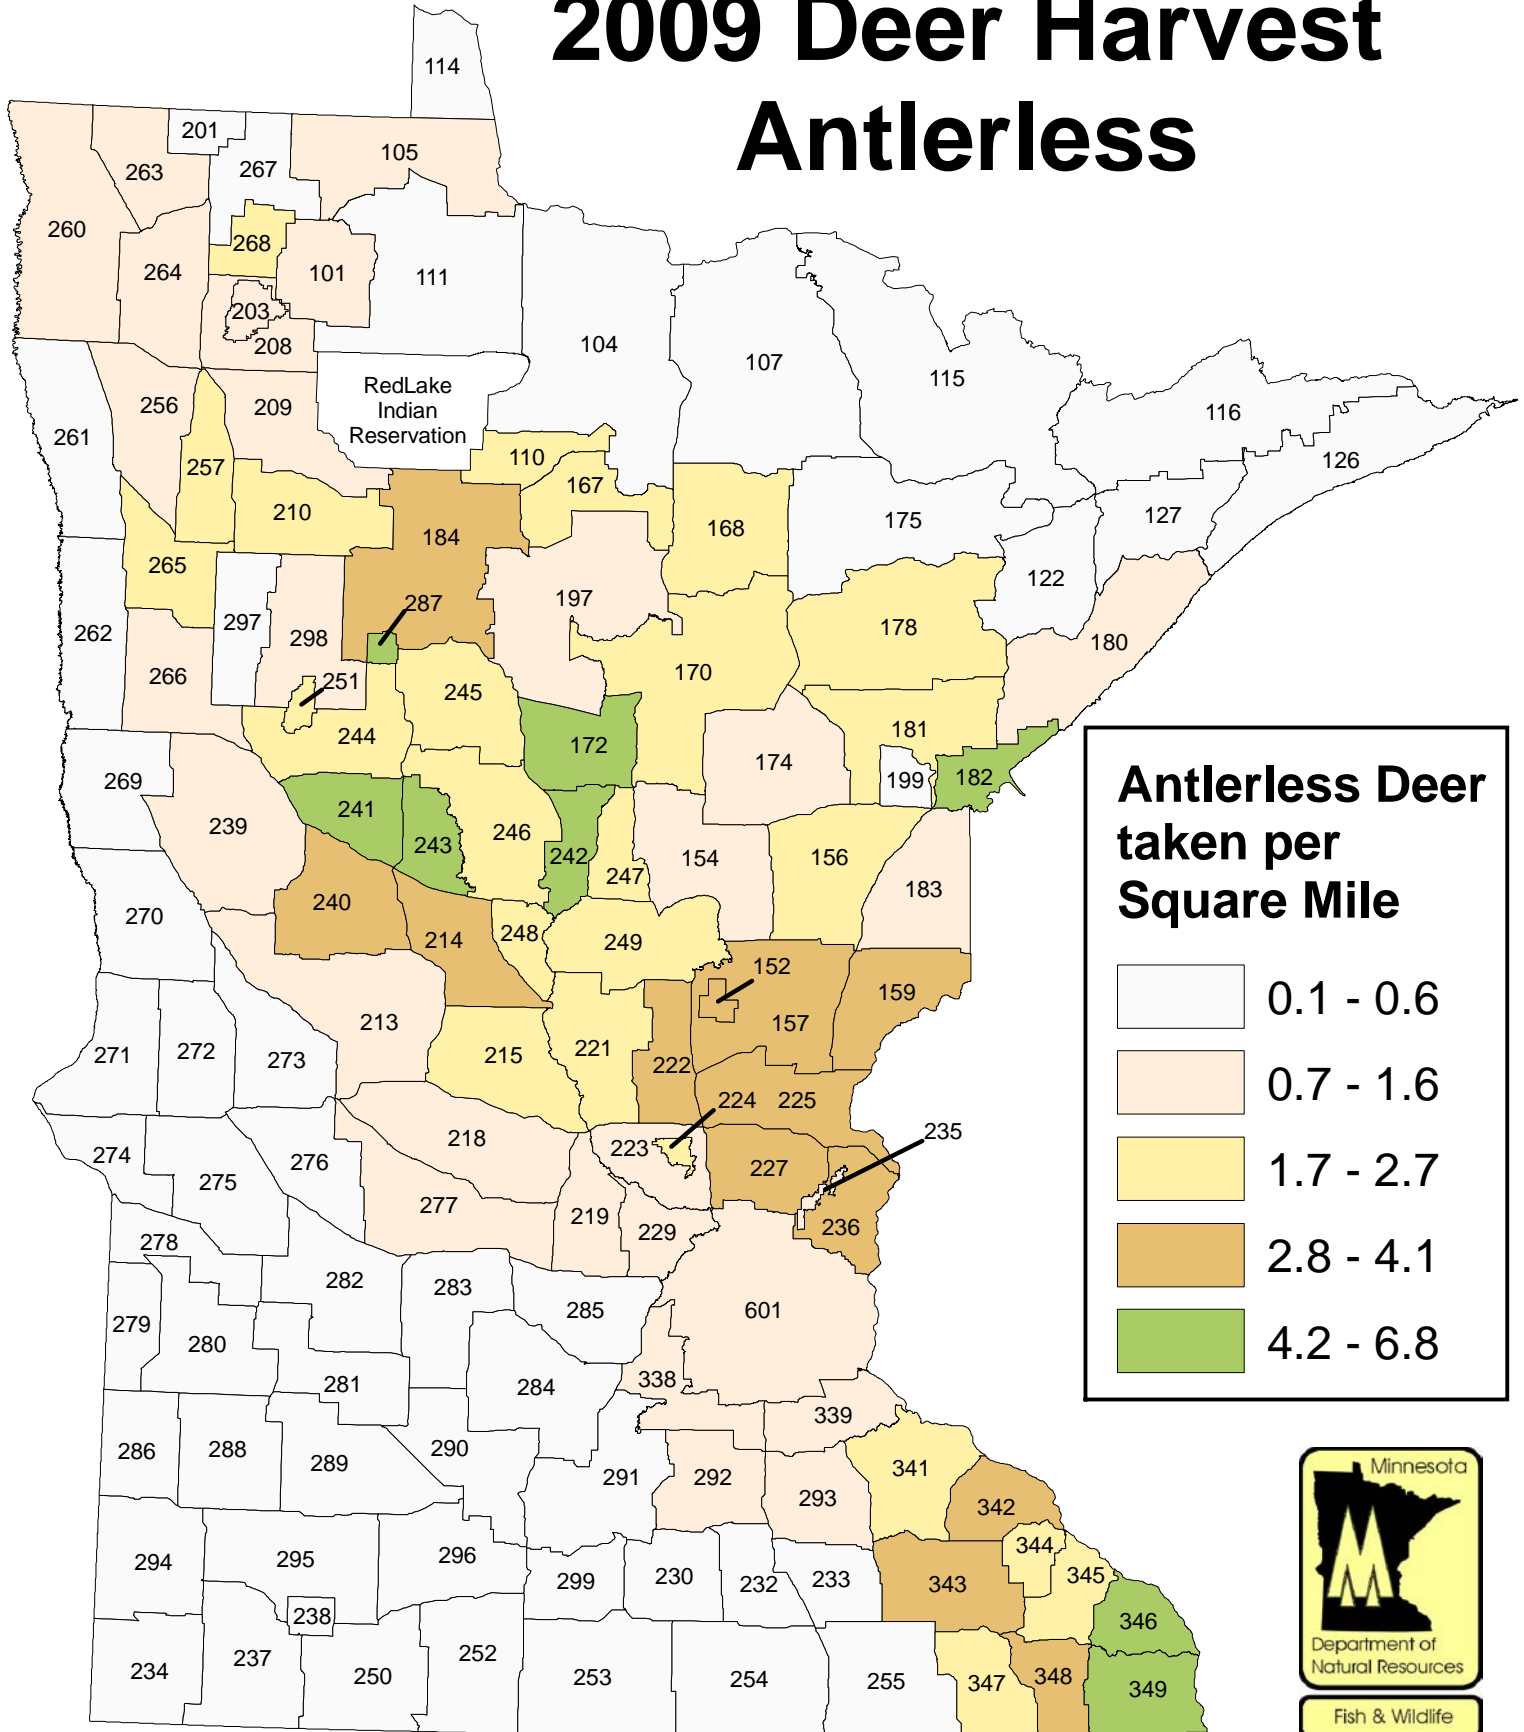

2009 Deer Harvest Antlerless

Antlerless Deer taken per Square Mile

0.1 - 0.6
0.7 - 1.6
1.7 - 2.7
2.8 - 4.1
4.2 - 6.8