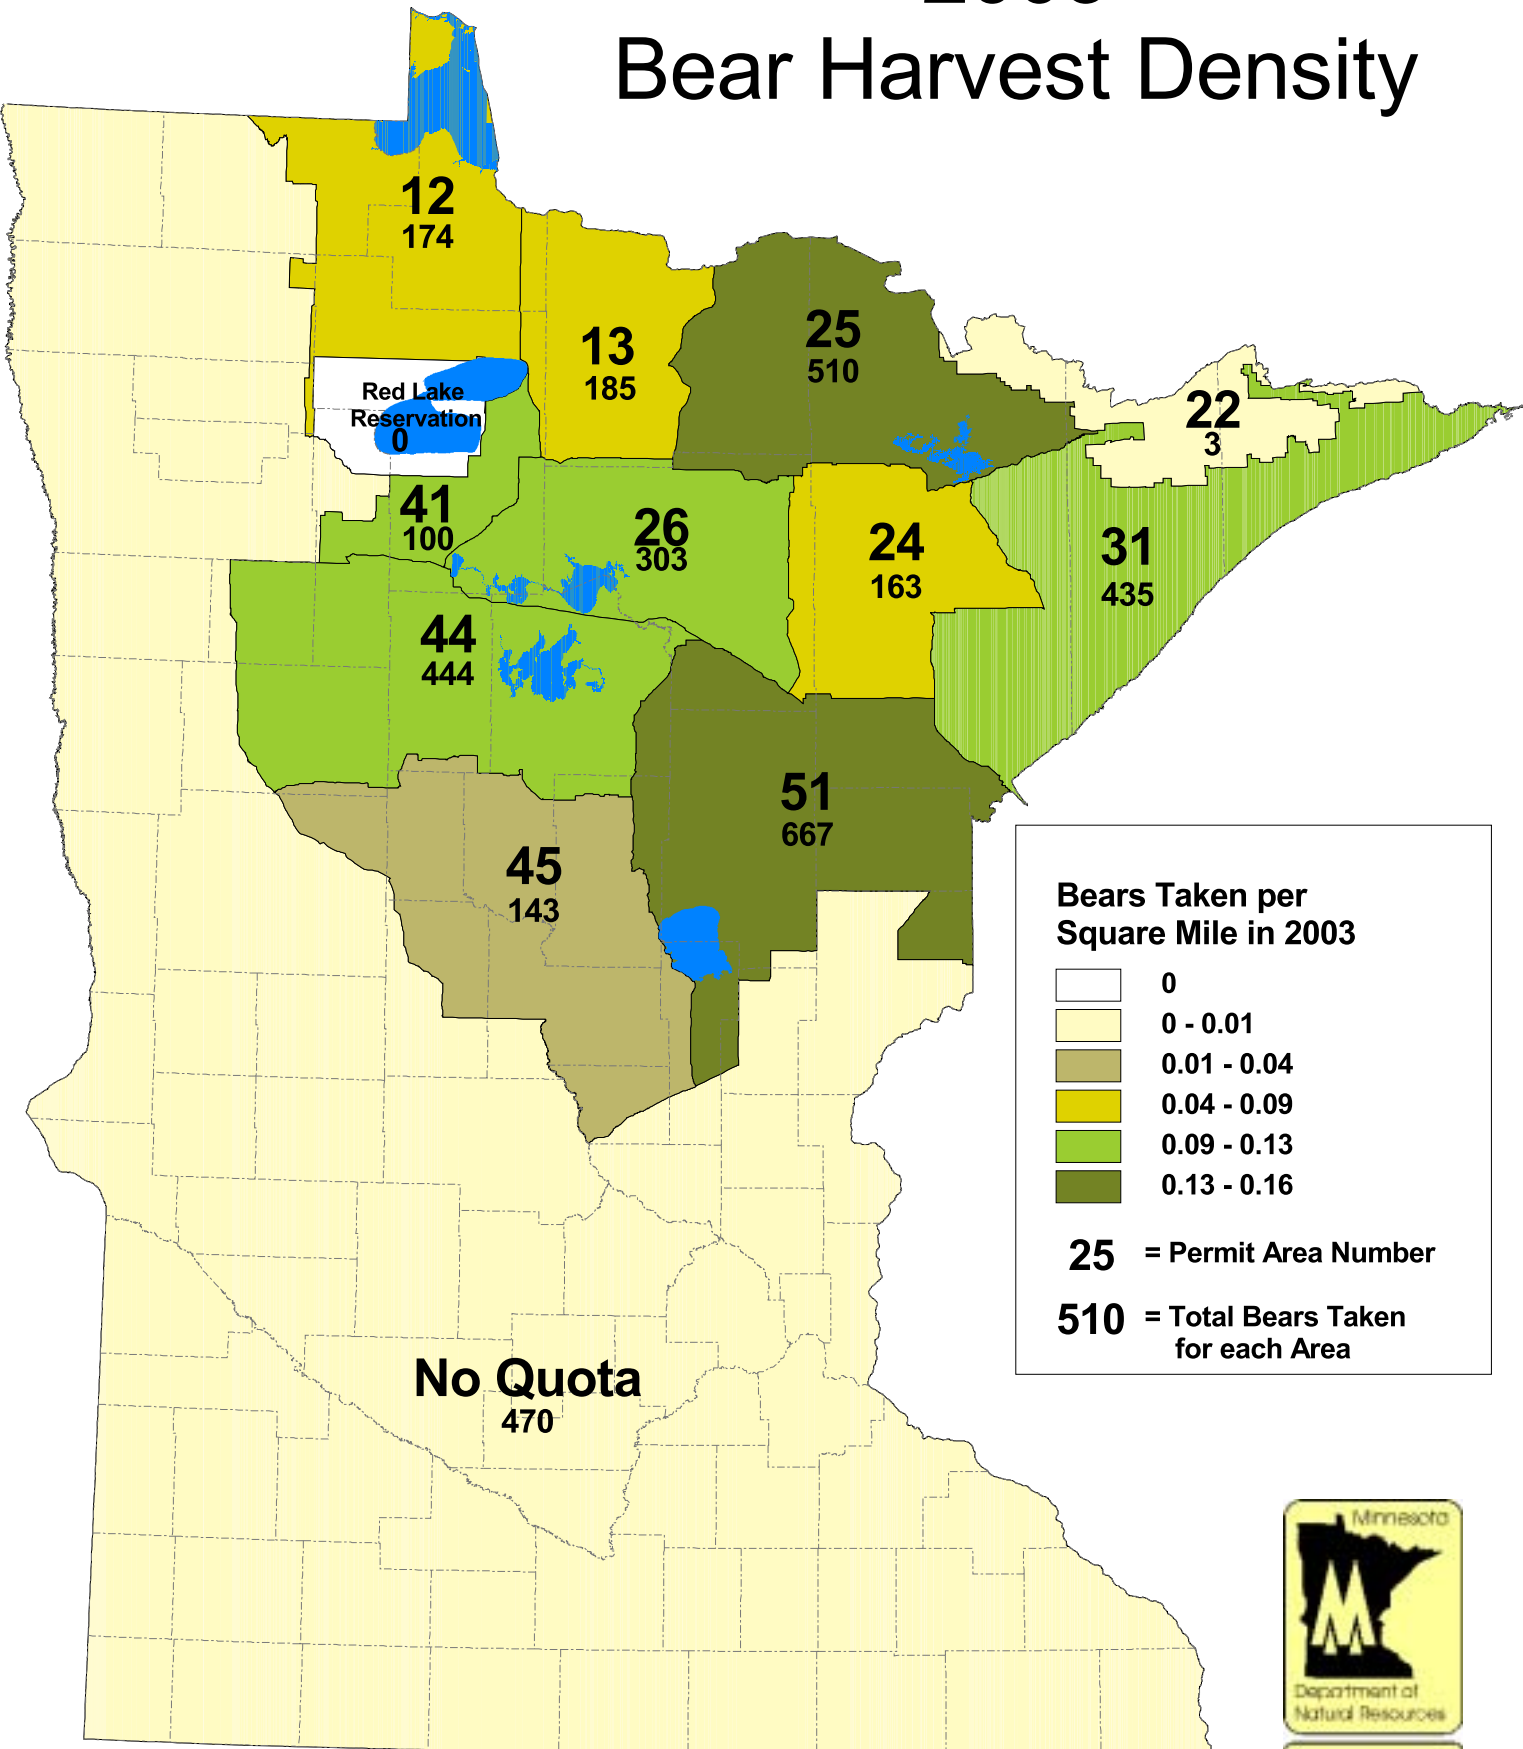

2003 Bear Harvest Density

Bears Taken per Square Mile in 2003

- 0
- 0 - 0.01
- 0.01 - 0.04
- 0.04 - 0.09
- 0.09 - 0.13
- 0.13 - 0.16

25 = Permit Area Number

510 = Total Bears Taken for each Area