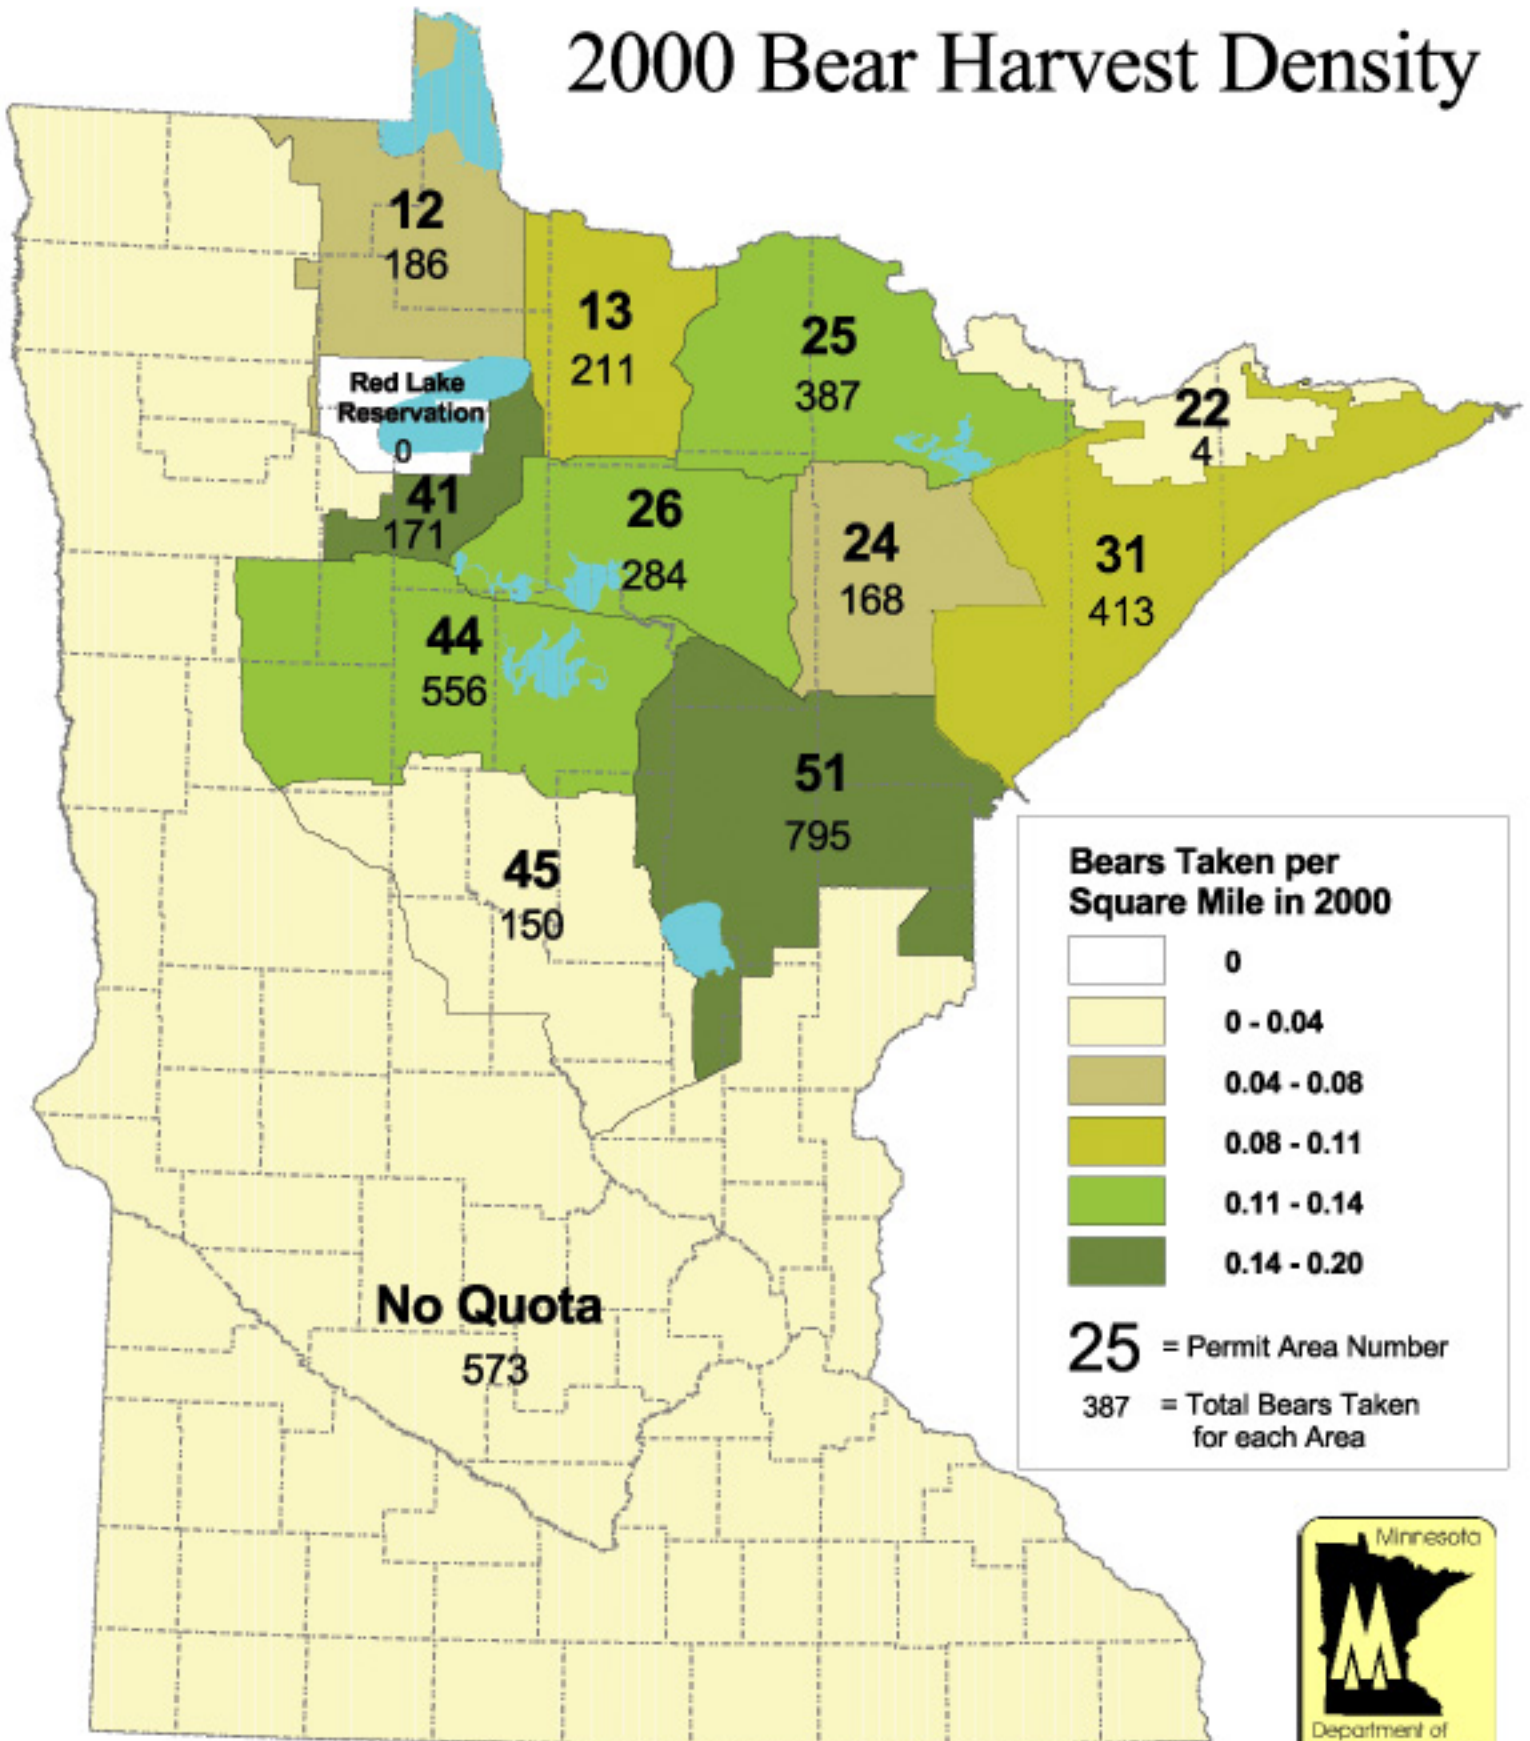

2000 Bear Harvest Density

Bears Taken per Square Mile in 2000

	0
	0 - 0.04
	0.04 - 0.08
	0.08 - 0.11
	0.11 - 0.14
	0.14 - 0.20

25 = Permit Area Number
387 = Total Bears Taken for each Area