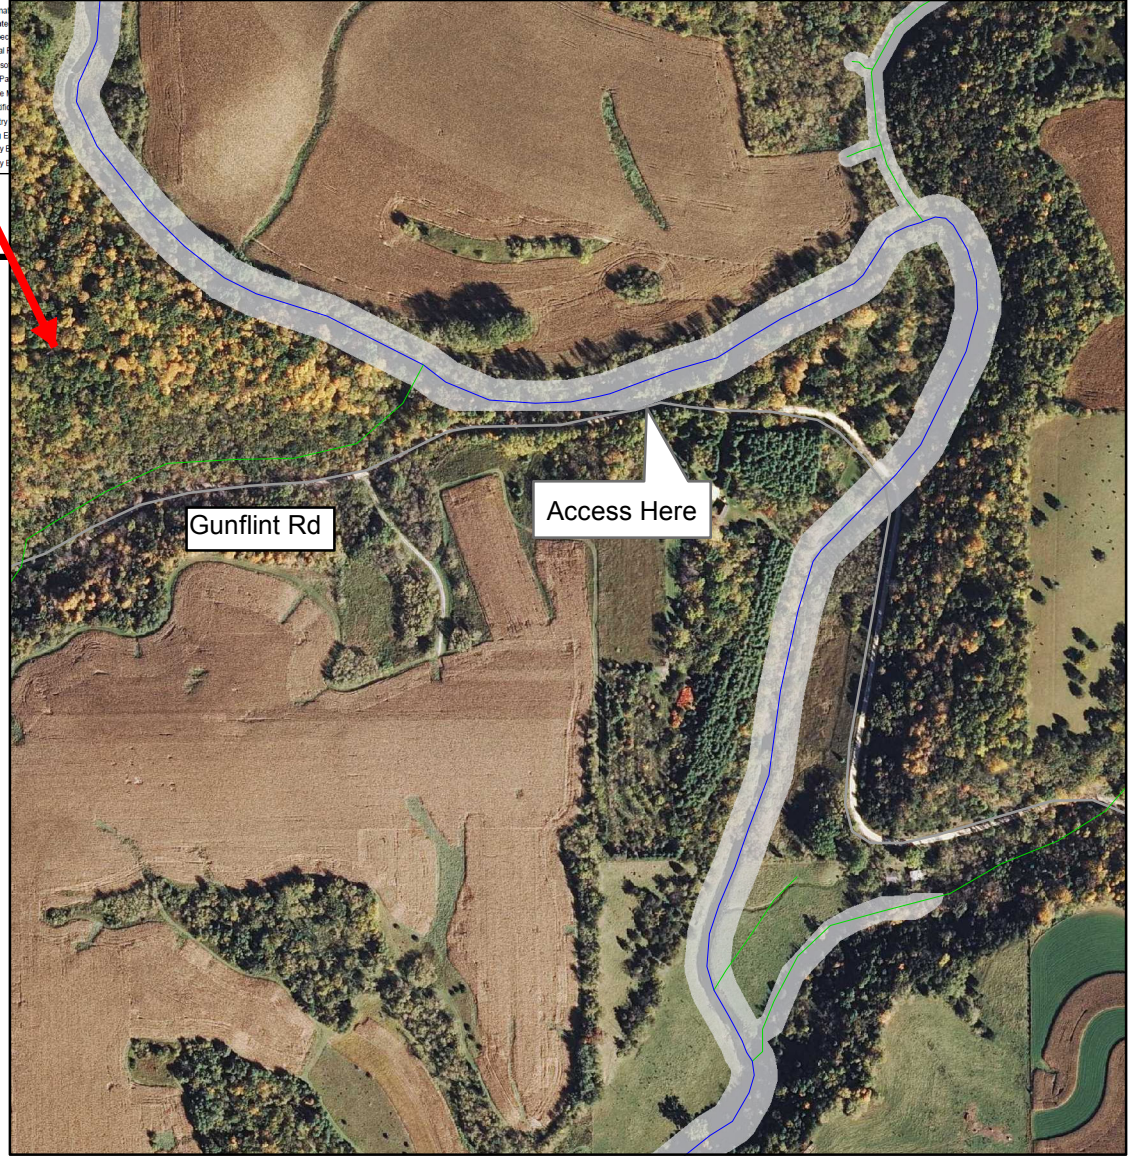

# Trout Run Creek

### Trout Run Creek Trout Fishing Easement 2018

- Legend**
- ☐ Fisheries Offices
  - Interstate
  - Federal Highways
  - State Highways
  - County Roads
  - Township Roads
  - DNR Administered State Trails
  - 12 to 16 inch Protected Slot for All Trout (Artificial Lures or Flies Only)
  - 12 to 16 inch Protected Slot for All Trout (Bait Allowed)
  - 12 inch Minimum for Brook Trout, Bag Limit of 1 (Artificial Lures or Flies Only)
  - Catch & Release for All Trout (Artificial Lures or Flies Only)
  - Catch & Release for All Trout (Bait Allowed)
  - Catch & Release for Brook Trout
  - Fishable Trout Streams
  - Streams
  - Lakes
  - Designated
  - Non Designated
  - No Spec
  - Special
  - Wilderness
  - State Park
  - Wildlife
  - Scientific
  - Forestry
  - Fishing Easement
  - Military
  - County

Hunting, other recreational activities, and dogs are not permitted without the landowner's permission in easement areas.

No unauthorized motor vehicles are allowed within easement areas. Parking is along the road. Do not block field entrances.

**Legend**

- Designated Trout Stream
- Protected Tributary to Designated Trout Stream
- State AMA Acquisitions Fishing Easement