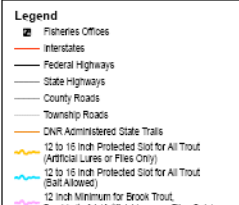

# Little Jordan Creek

Fillmore County

Access to Little Jordan Creek Trout Fishing Easement

Hunting, other recreational activities, and dogs are not permitted without the landowner's permission in easement areas.

No unauthorized motor vehicles are allowed within easement areas. Parking is along the road. Do not block field entrances.

## Legend

- Designated Trout Stream
- Protected Tributary to Designated Trout Stream
- State AMA Acquisitions - Fishing Easement