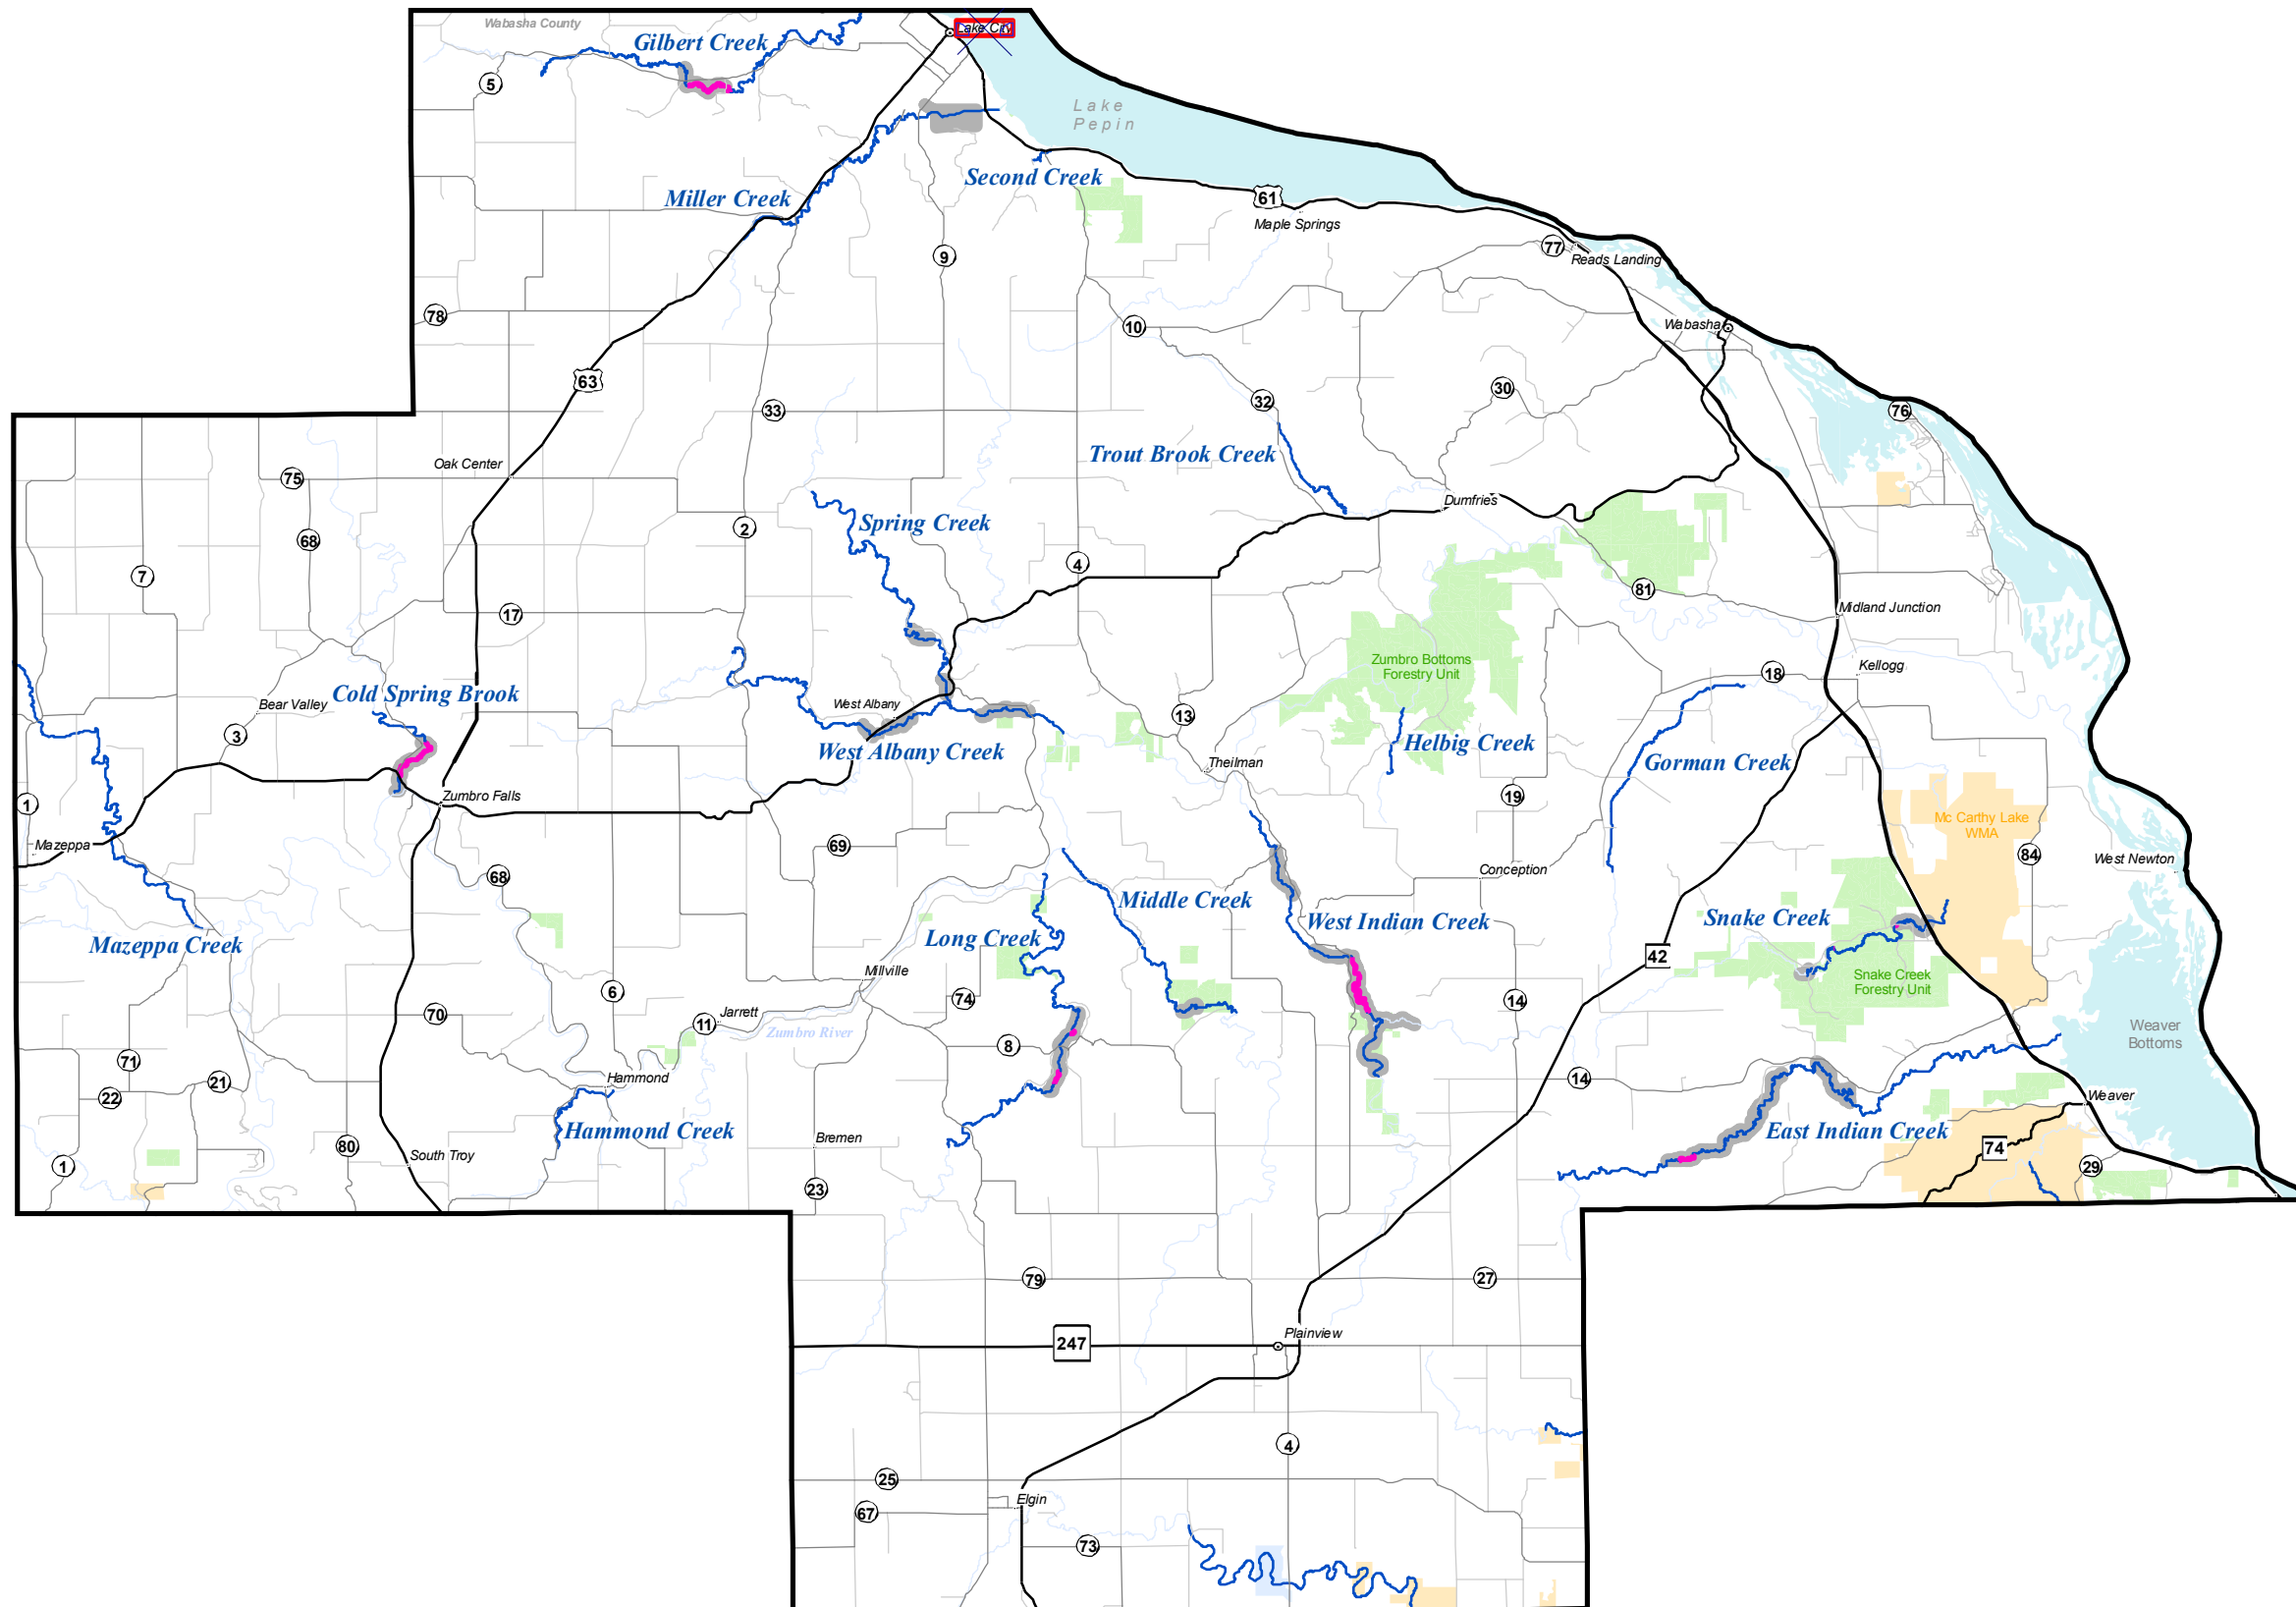

# Southeast Minnesota Habitat Improvement Projects (Through 2008)

## Wabasha County

These maps are intended as a graphical representation of habitat improvement work that has been completed along streams in southeast Minnesota. The different projects reflect evolving techniques and will be different depending on when and where they were completed.

For more information on the projects please contact the Lanesboro Area Fisheries office at (507)467-2442.

### Legend

-  Habitat Improvement Projects
-  Designated Trout Streams
-  Streams
-  Fishing Access Easement
-  Forestry Units
-  Wildlife Management Areas
-  State Park Statutory Boundaries

These maps are for general reference only. For detailed information on angling regulations see the Minnesota Fishing Regulations booklet and observe signs posted on the stream. Periodic updates to these maps will be available on the DNR Web site at [www.dnr.state.mn.us](http://www.dnr.state.mn.us).