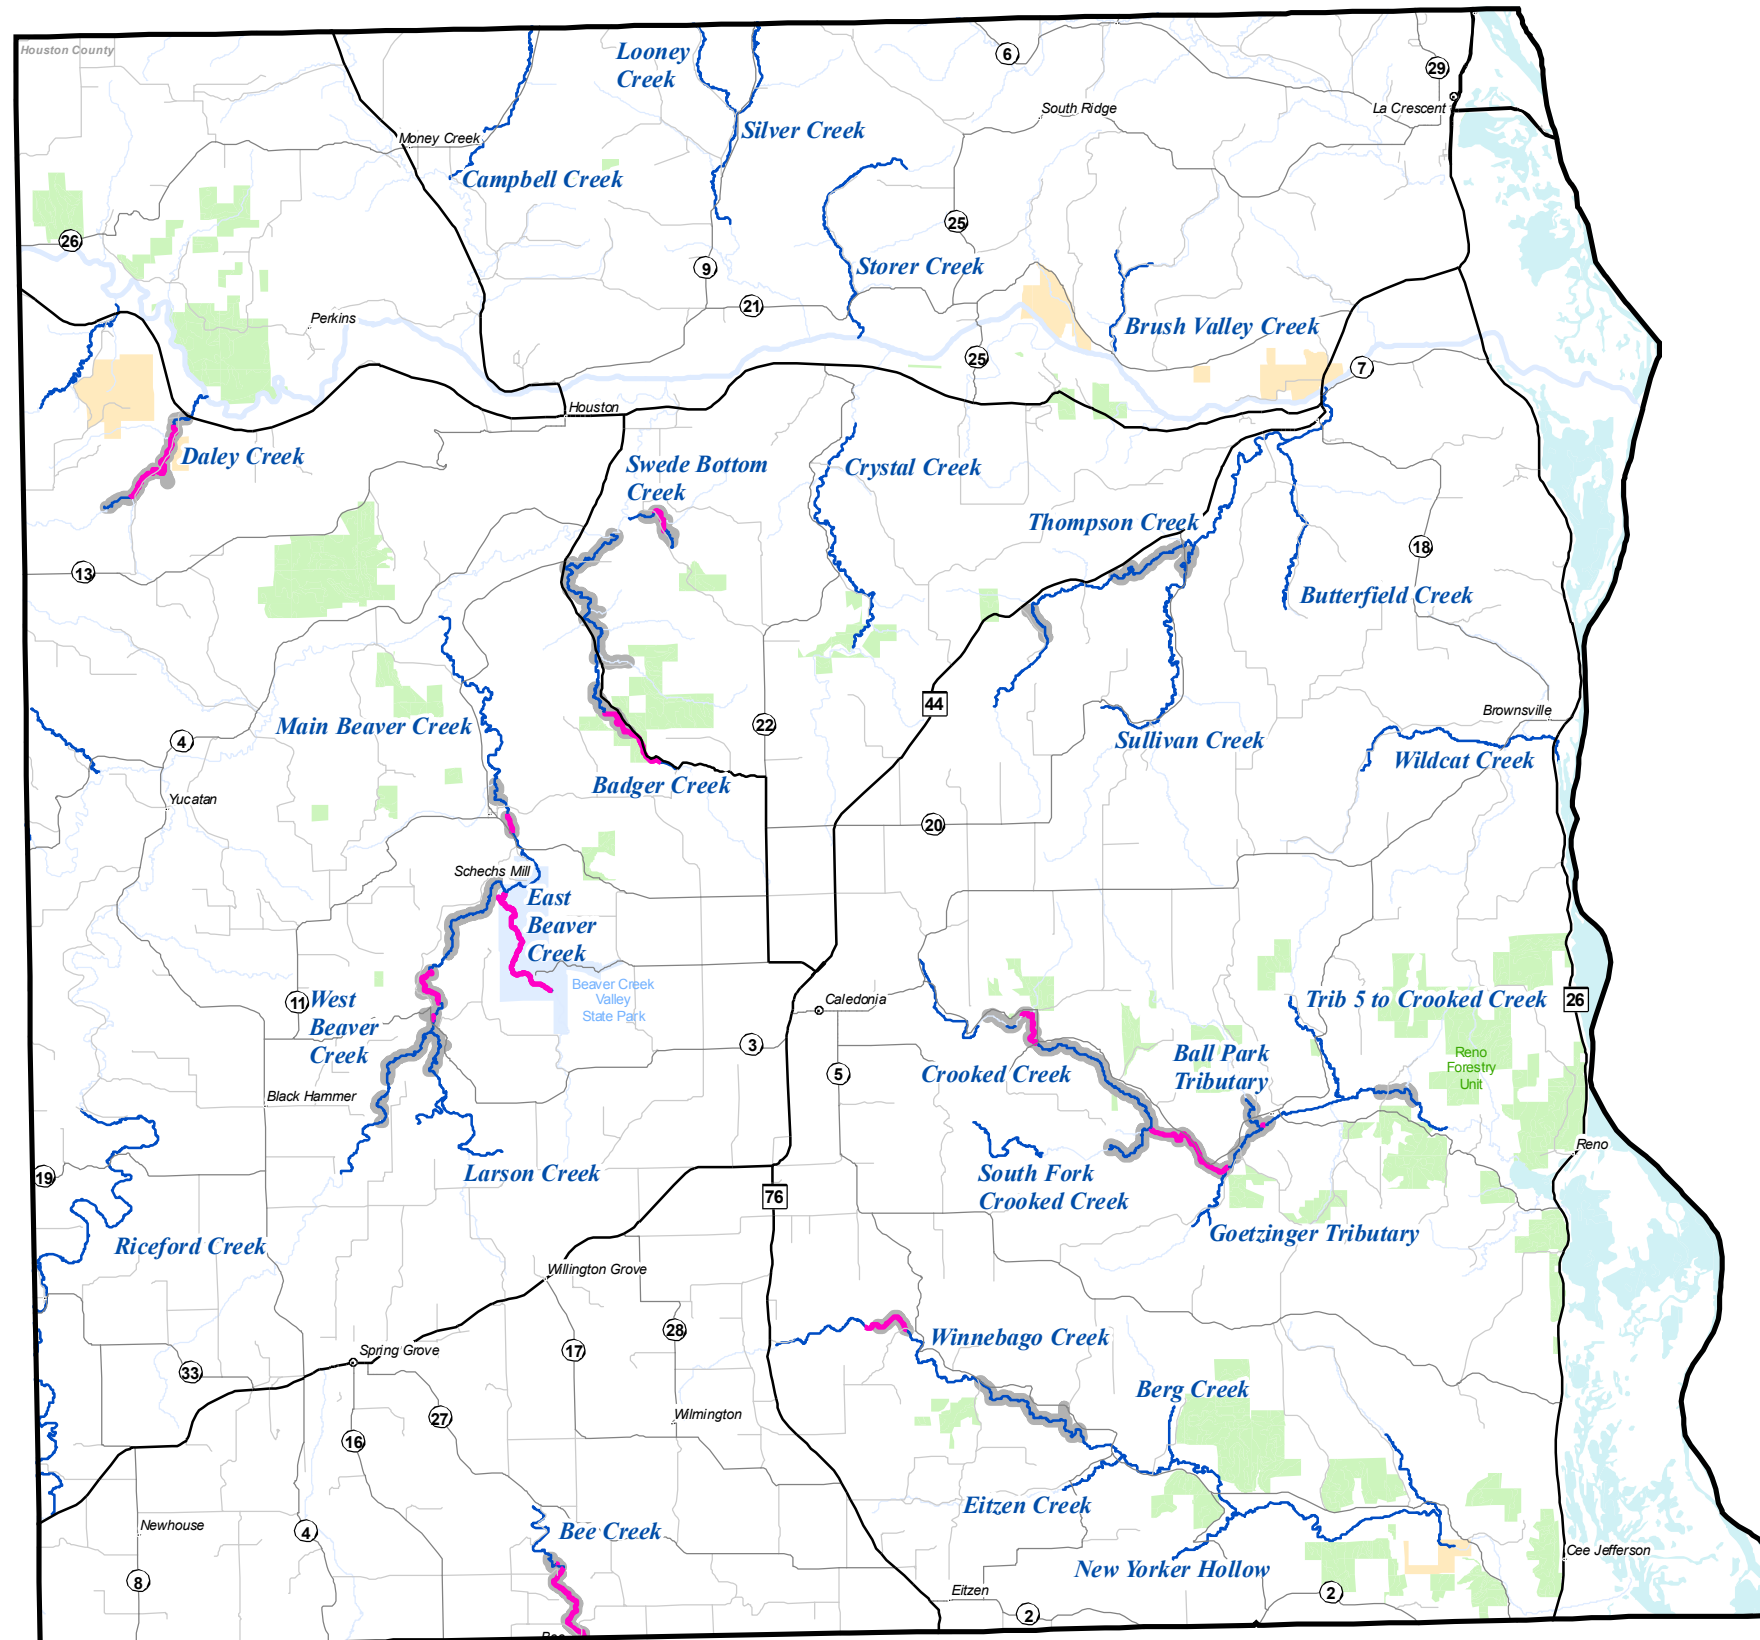

Southeast Minnesota Habitat Improvement Projects (Through 2008)

Houston County

These maps are intended as a graphical representation of habitat improvement work that has been completed along streams in southeast Minnesota. The different projects reflect evolving techniques and will be different depending on when and where they were completed.

For more information on the projects please contact the Lanesboro Area Fisheries office at (507)467-2442.

Legend

-  Habitat Improvement Projects
-  Designated Trout Streams
-  Streams
-  Fishing Access Easement
-  Forestry Units
-  Wildlife Management Areas
-  State Park Statutory Boundaries

These maps are for general reference only. For detailed information on angling regulations see the Minnesota Fishing Regulations booklet and observe signs posted on the stream. Periodic updates to these maps will be available on the DNR Web site at www.dnr.state.mn.us.