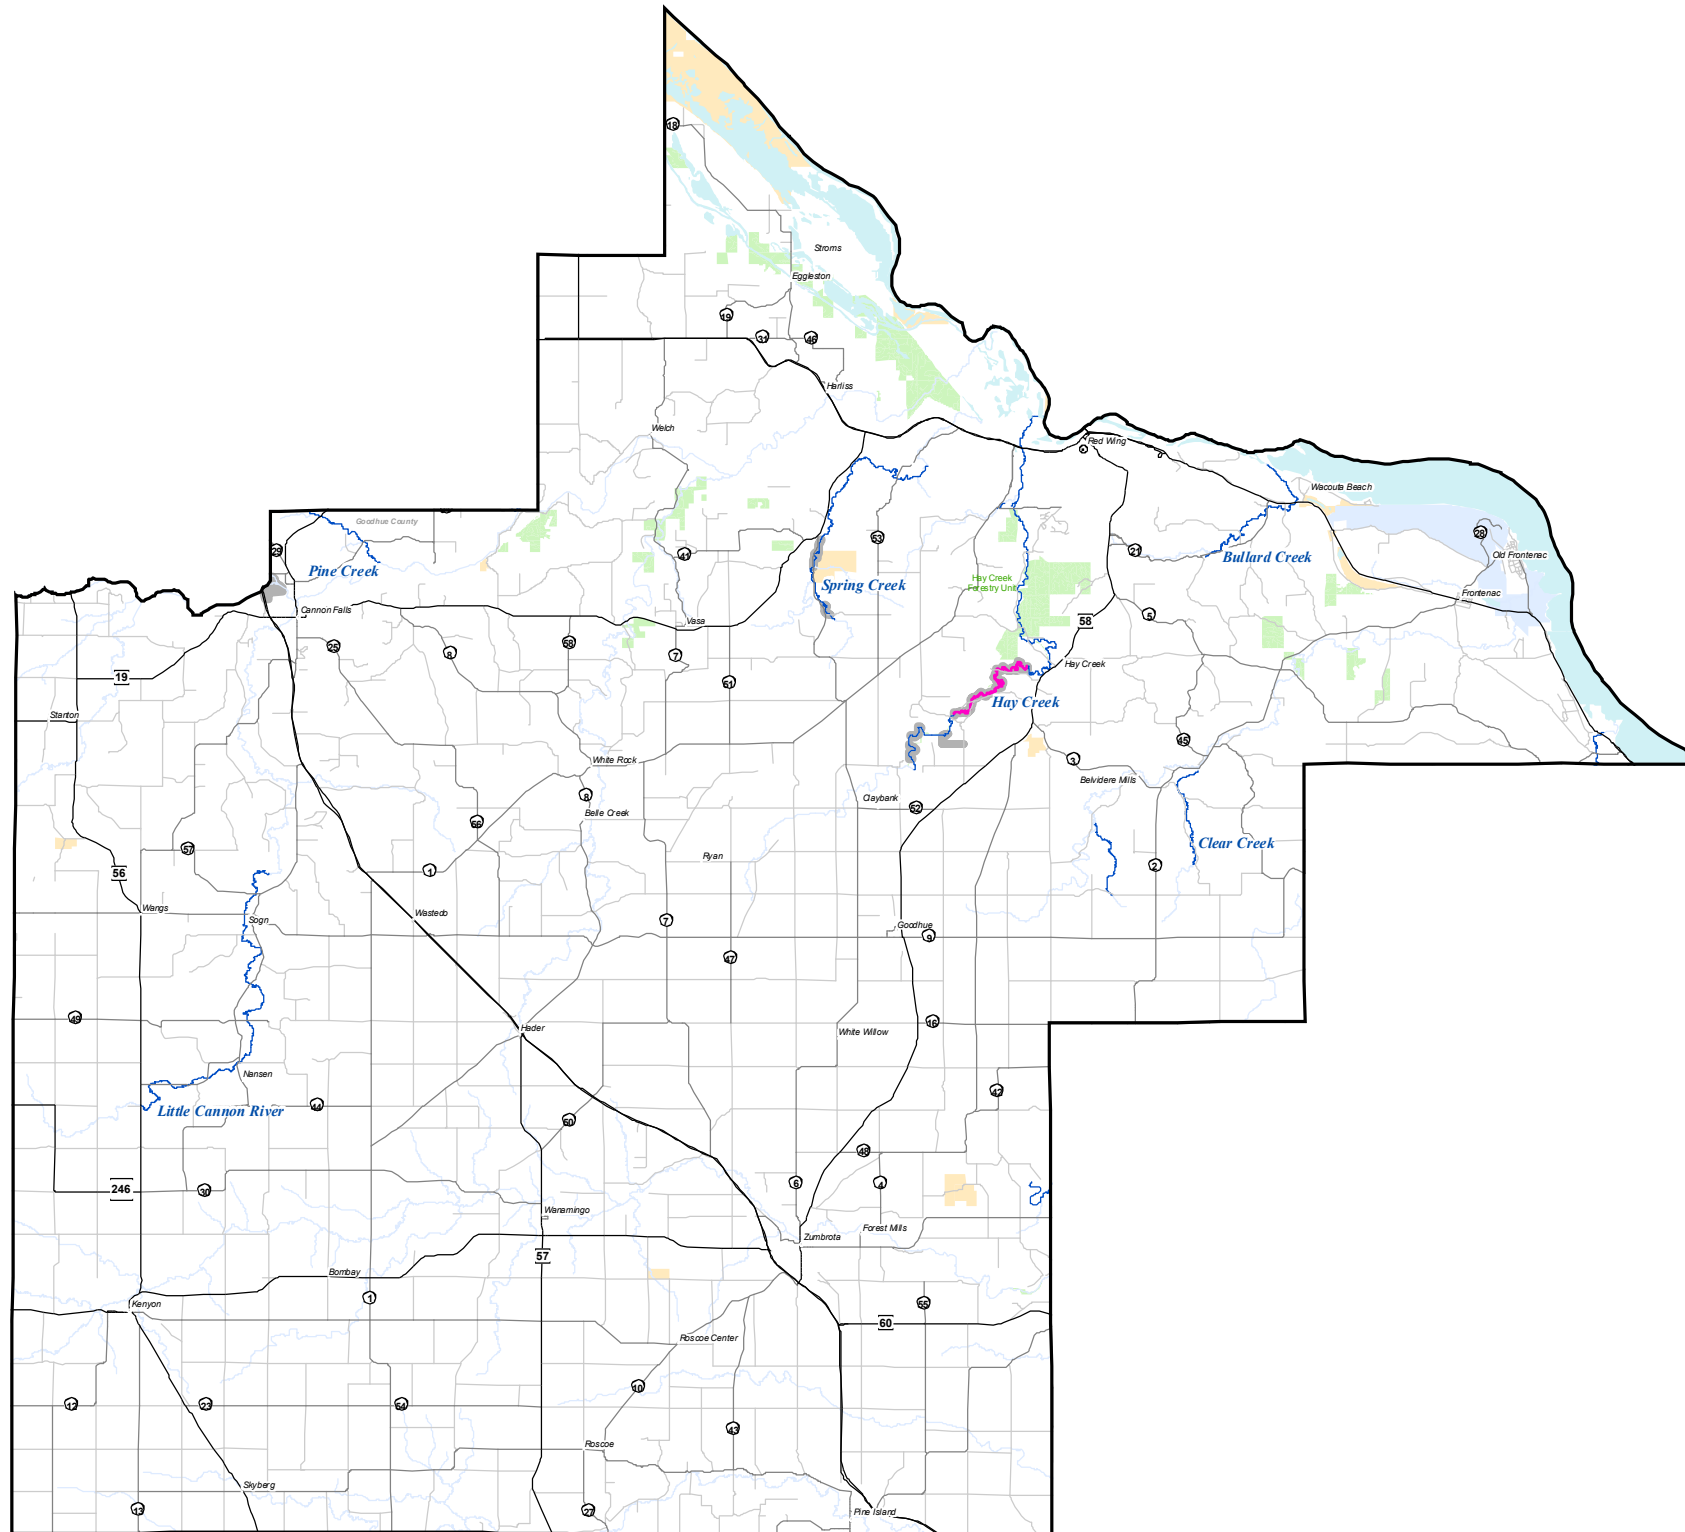

# Southeast Minnesota Habitat Improvement Projects (Through 2008)

## Goodhue County

These maps are intended as a graphical representation of habitat improvement work that has been completed along streams in southeast Minnesota. The different projects reflect evolving techniques and will be different depending on when and where they were completed.

### Legend

-  Habitat Improvement Projects
-  Designated Trout Streams
-  Streams
-  Fishing Access Easement
-  Forestry Units
-  Wildlife Management Areas
-  State Park Statutory Boundaries

These maps are for general reference only. For detailed information on angling regulations see the Minnesota Fishing Regulations booklet and observe signs posted on the stream. Periodic updates to these maps will be available on the DNR Web site at [www.dnr.state.mn.us](http://www.dnr.state.mn.us).