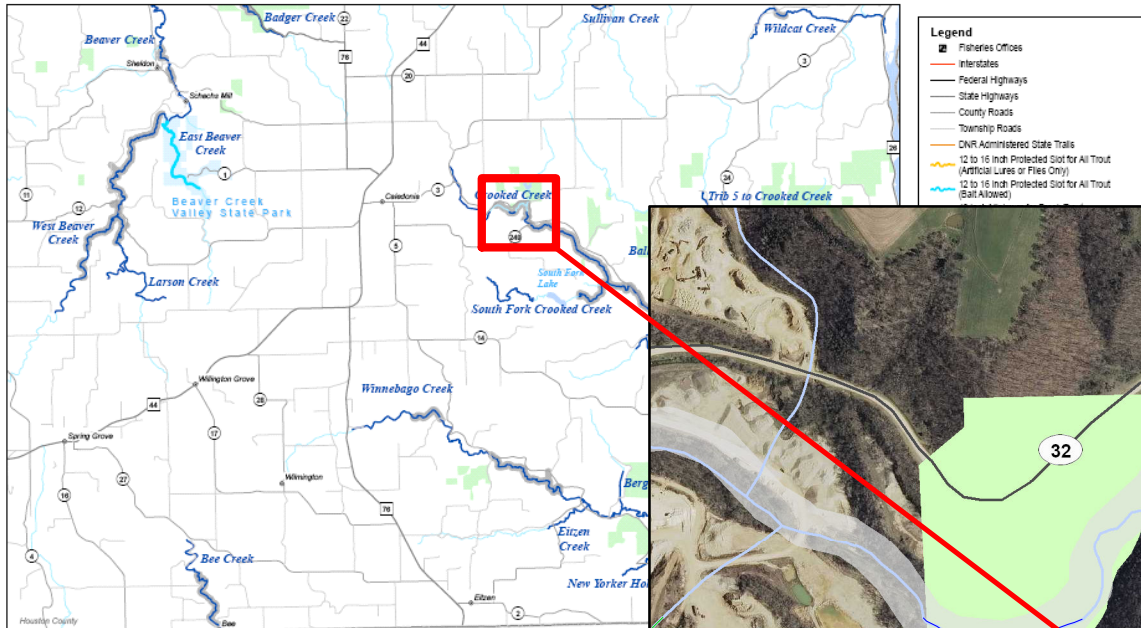

Crooked Creek

Houston County

Crooked Creek Trout Fishing Easement

Hunting, other recreational activities, and dogs are not permitted without the landowner's permission in easement areas.

No unauthorized motor vehicles are allowed within easement areas. Parking is along the road. Do not block field entrances.

Legend

- Designated Trout Stream
- Protected Tributary to Designated Trout Stream
- State AMA Acquisitions - Fishing Easement