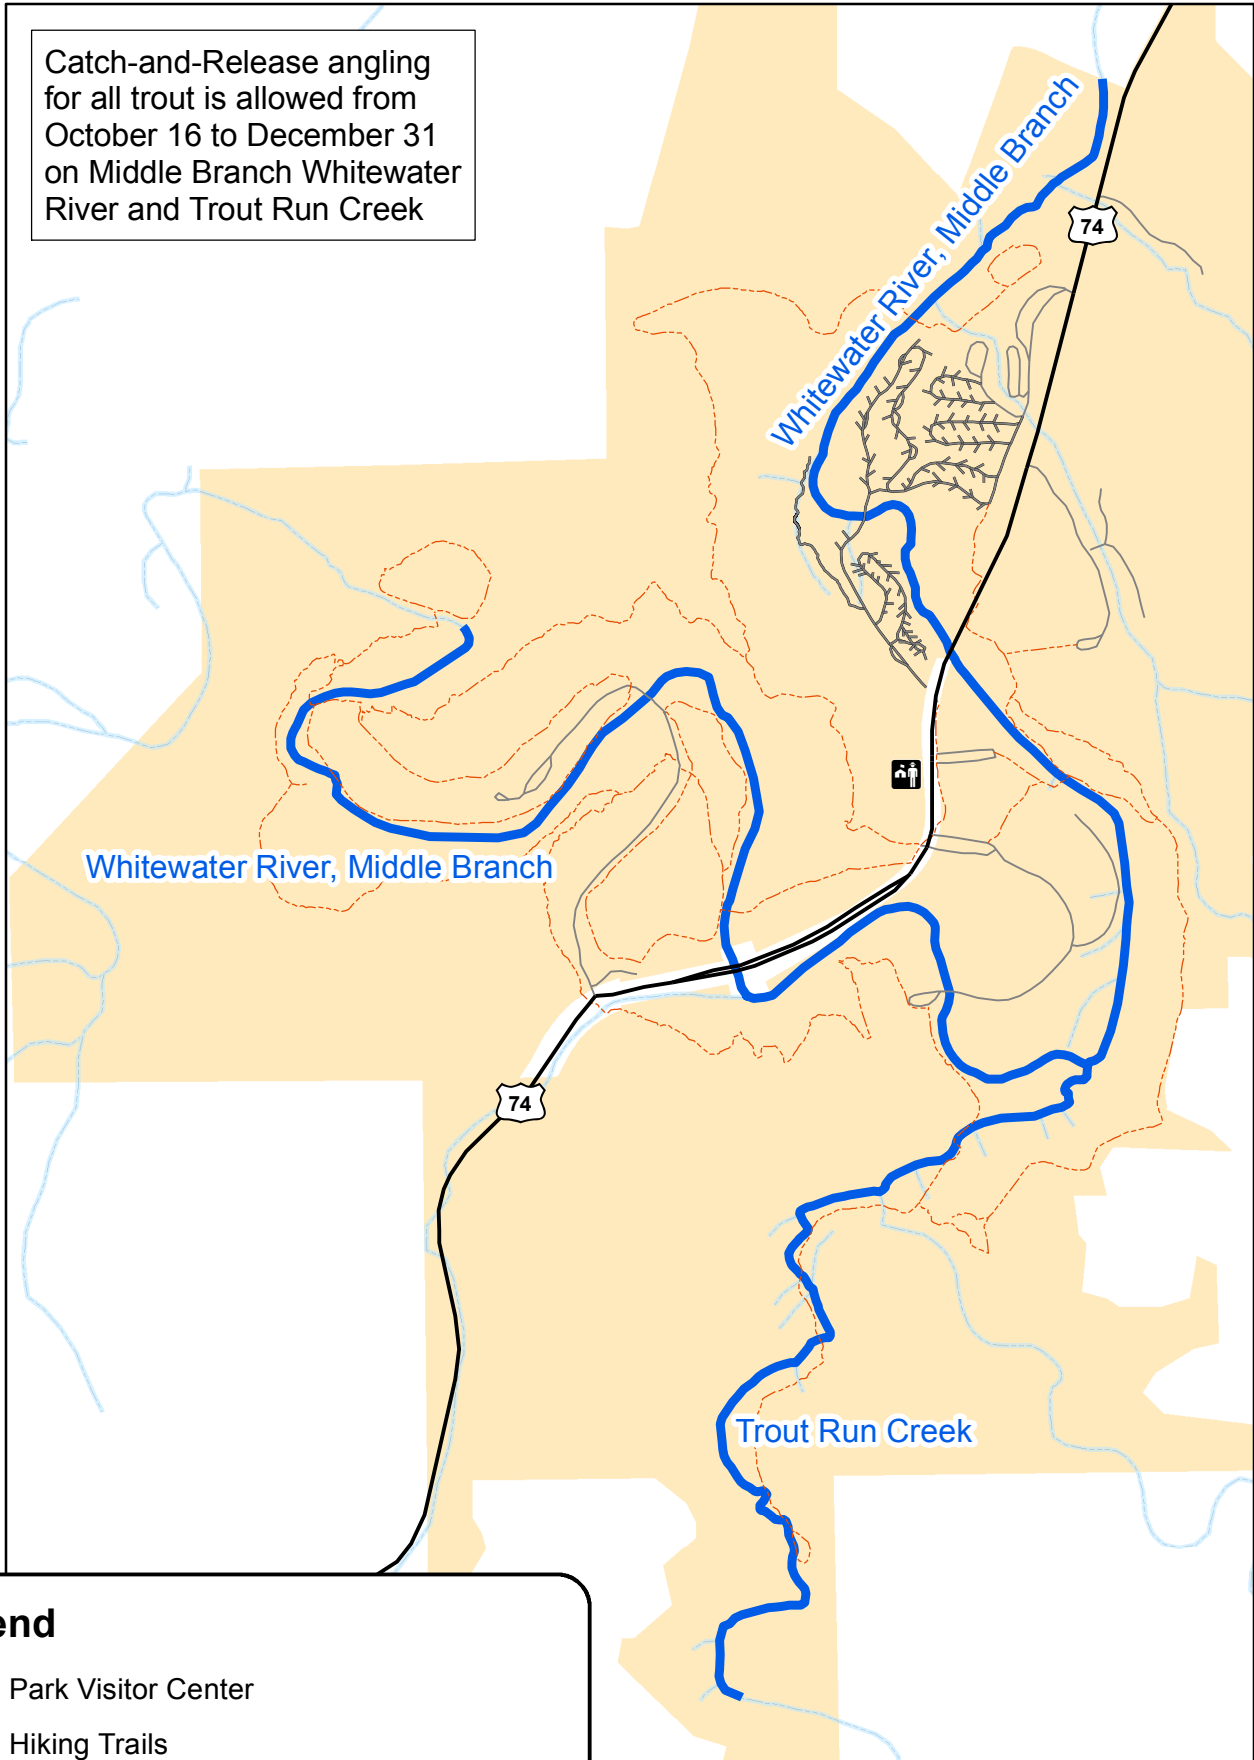

Town & State Park Season Whitewater State Park

Catch-and-Release angling for all trout is allowed from October 16 to December 31 on Middle Branch Whitewater River and Trout Run Creek

Legend

-  Park Visitor Center
-  Hiking Trails
-  State Park Catch-and-Release for All Trout
-  State Park