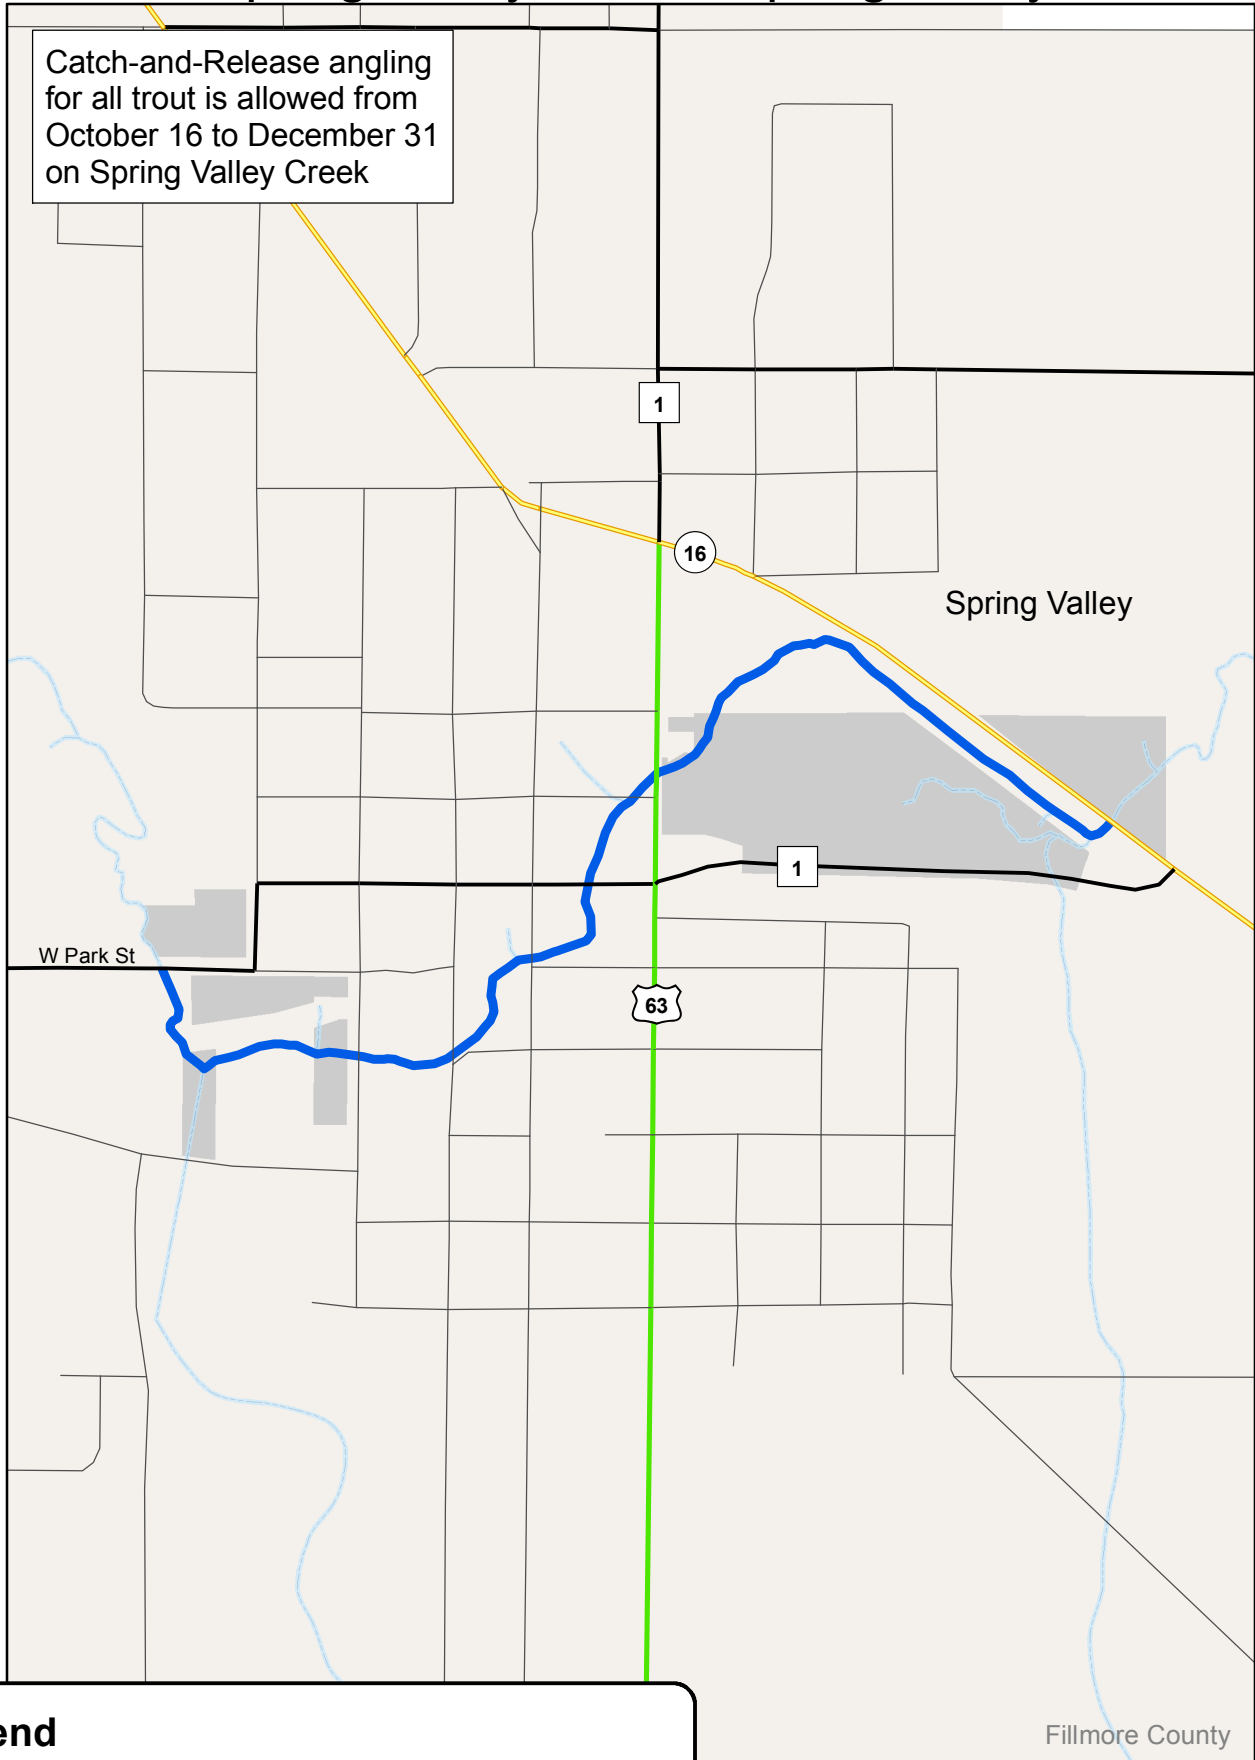

# Town & State Park Season Spring Valley Creek: Spring Valley

Catch-and-Release angling for all trout is allowed from October 16 to December 31 on Spring Valley Creek

## Legend

-  Town & State Park Catch-and-Release for All Trout
-  Public Fishing Access