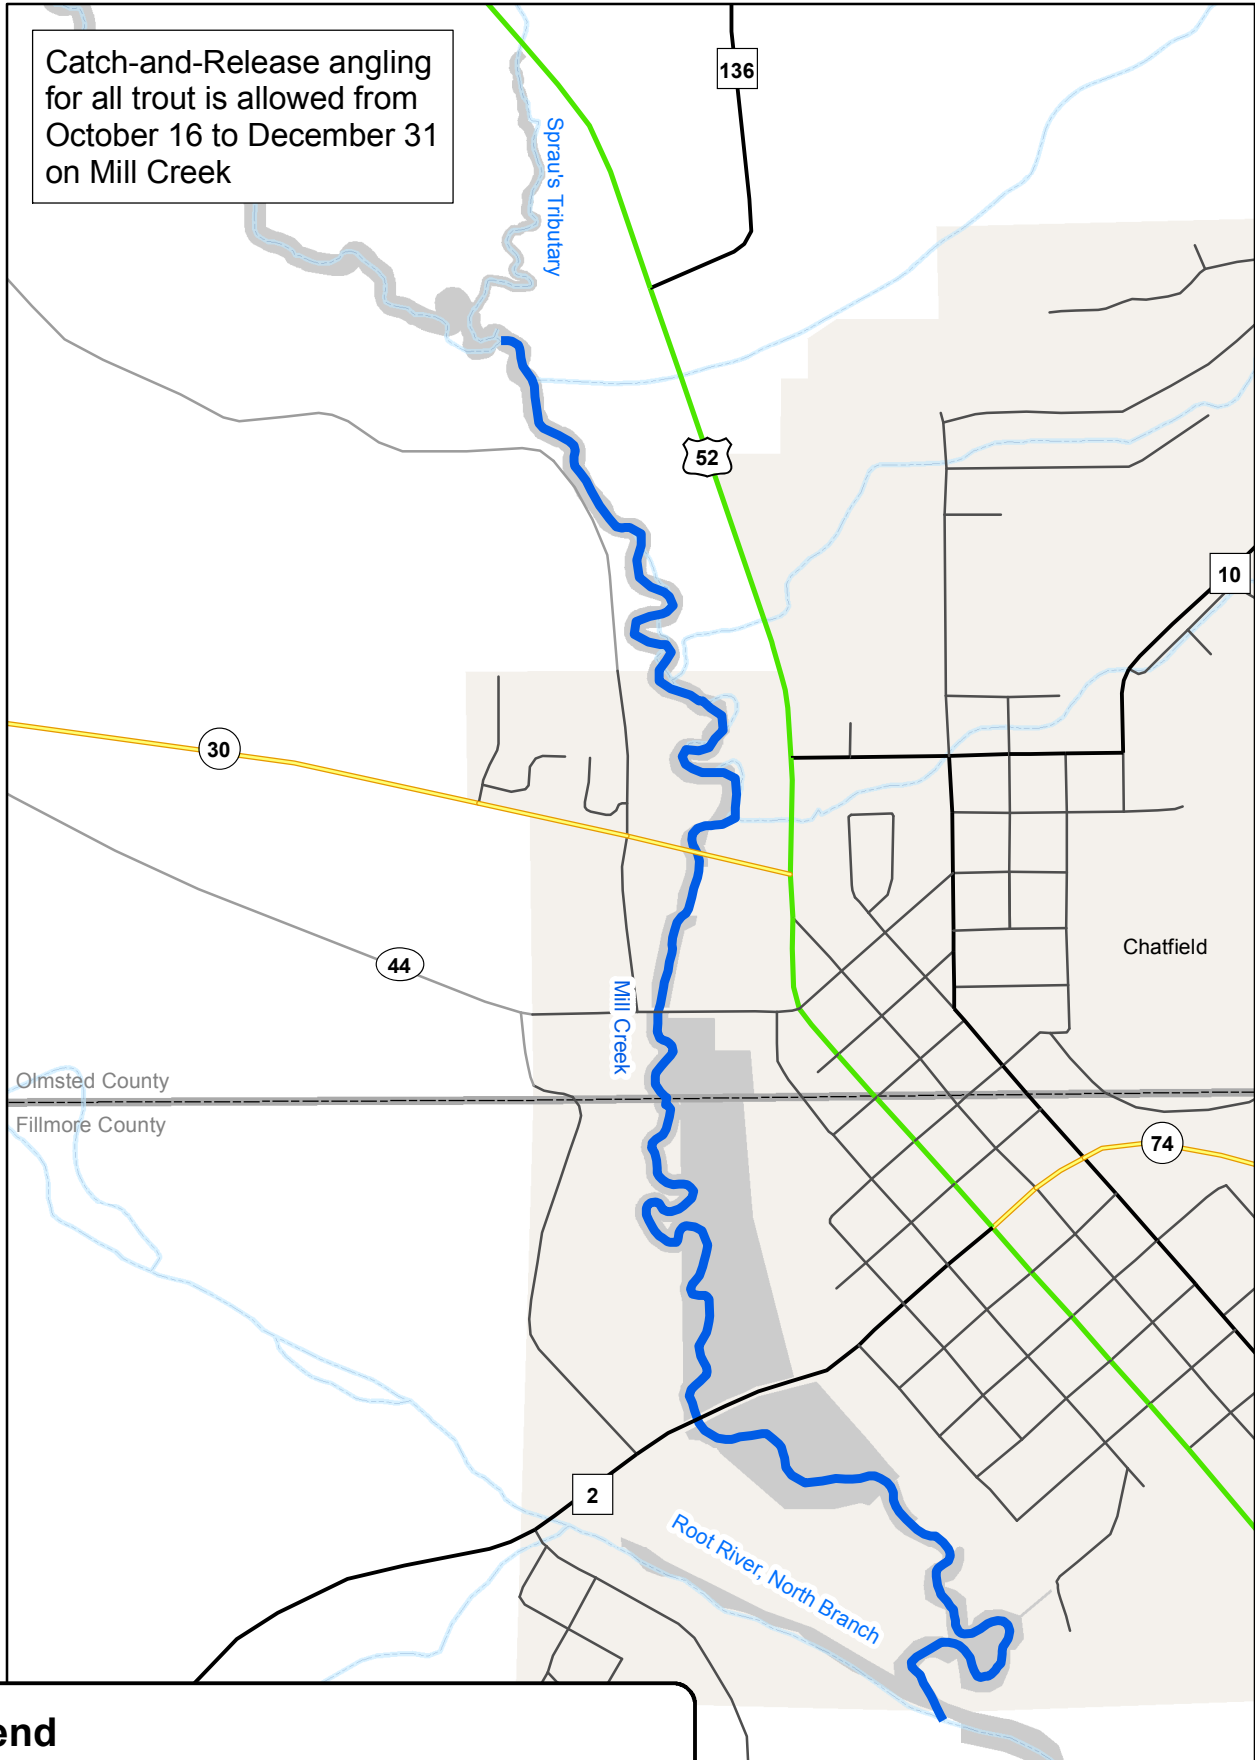

# Town & State Park Season Mill Creek: Chatfield

Catch-and-Release angling for all trout is allowed from October 16 to December 31 on Mill Creek

**Legend**

-  Town & State Park Catch-and-Release for All Trout
-  Public Fishing Access