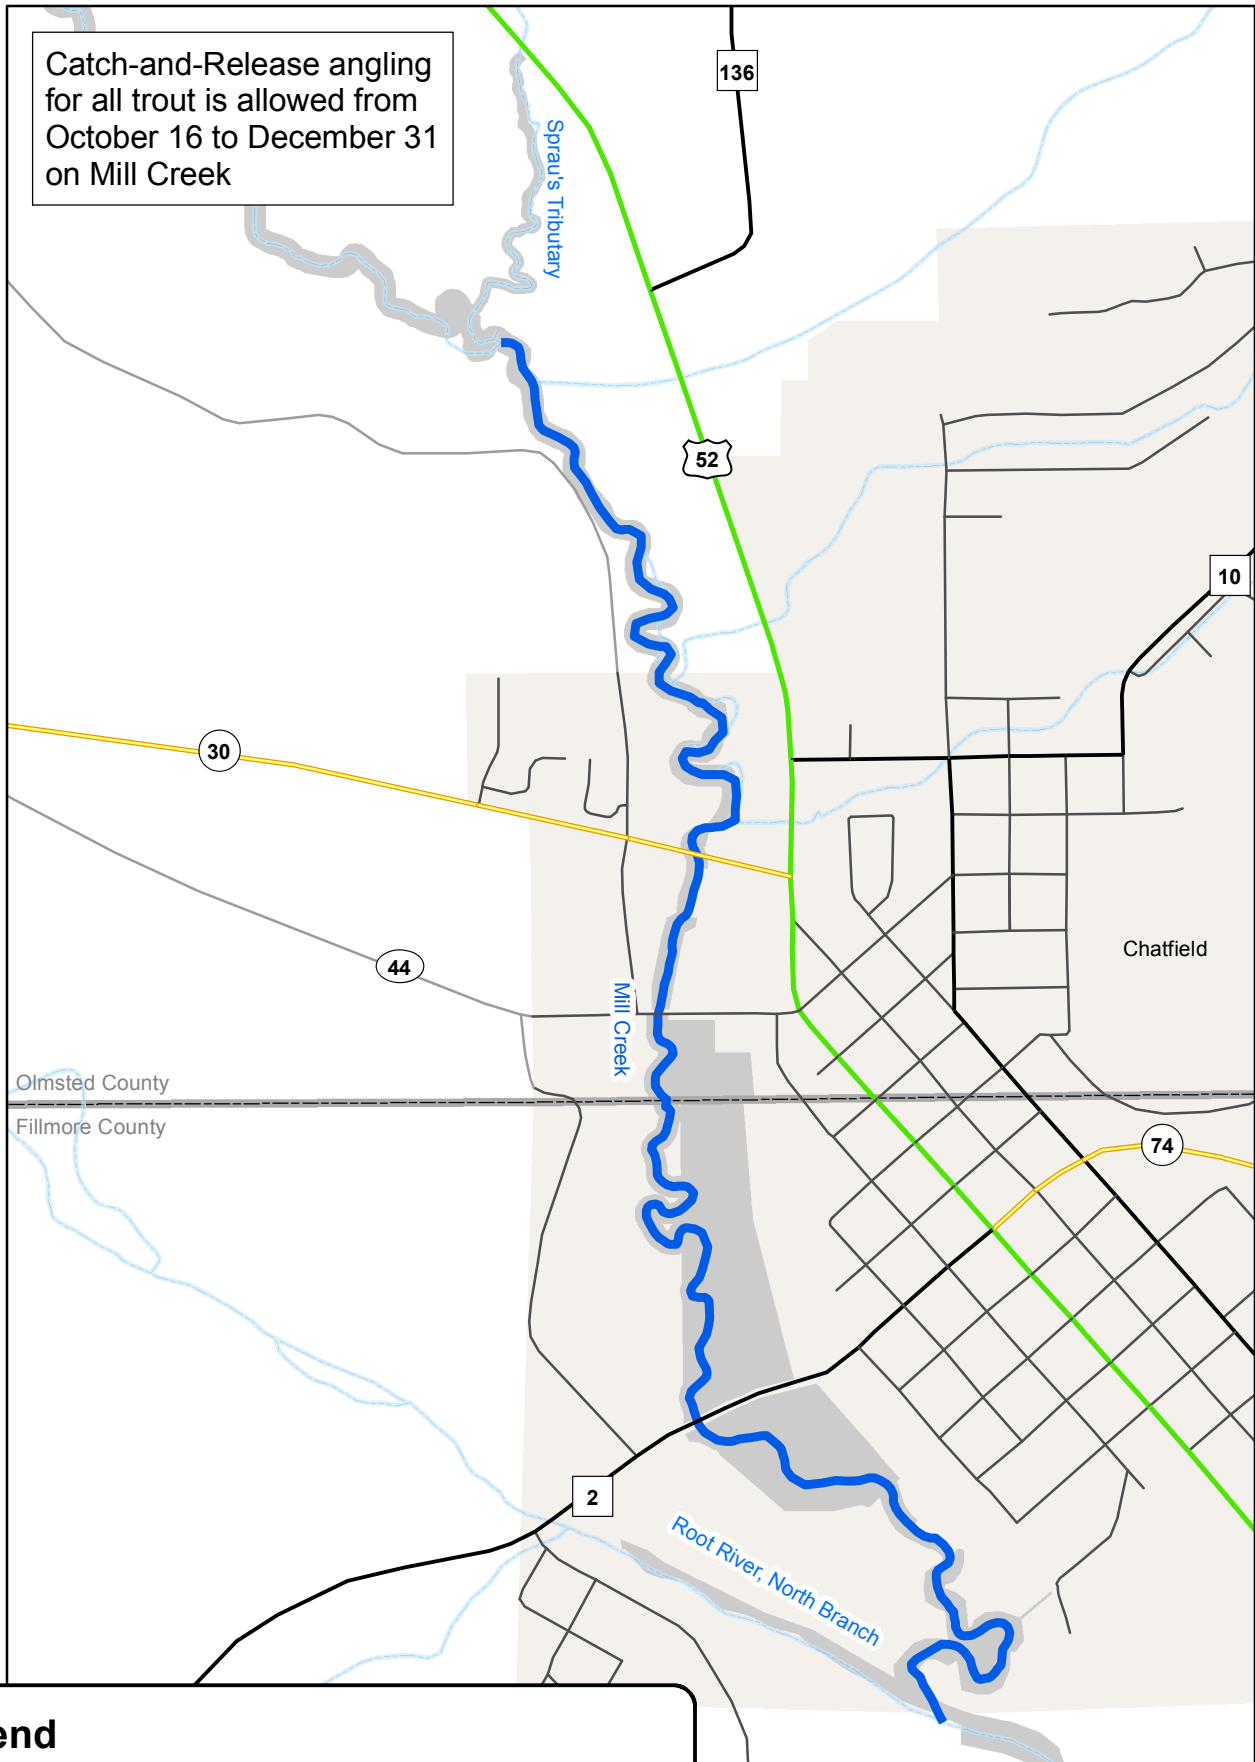

Town & State Park Season Mill Creek: Chatfield

Catch-and-Release angling for all trout is allowed from October 16 to December 31 on Mill Creek

Legend

-  Town & State Park Catch-and-Release for All Trout
-  Public Fishing Access