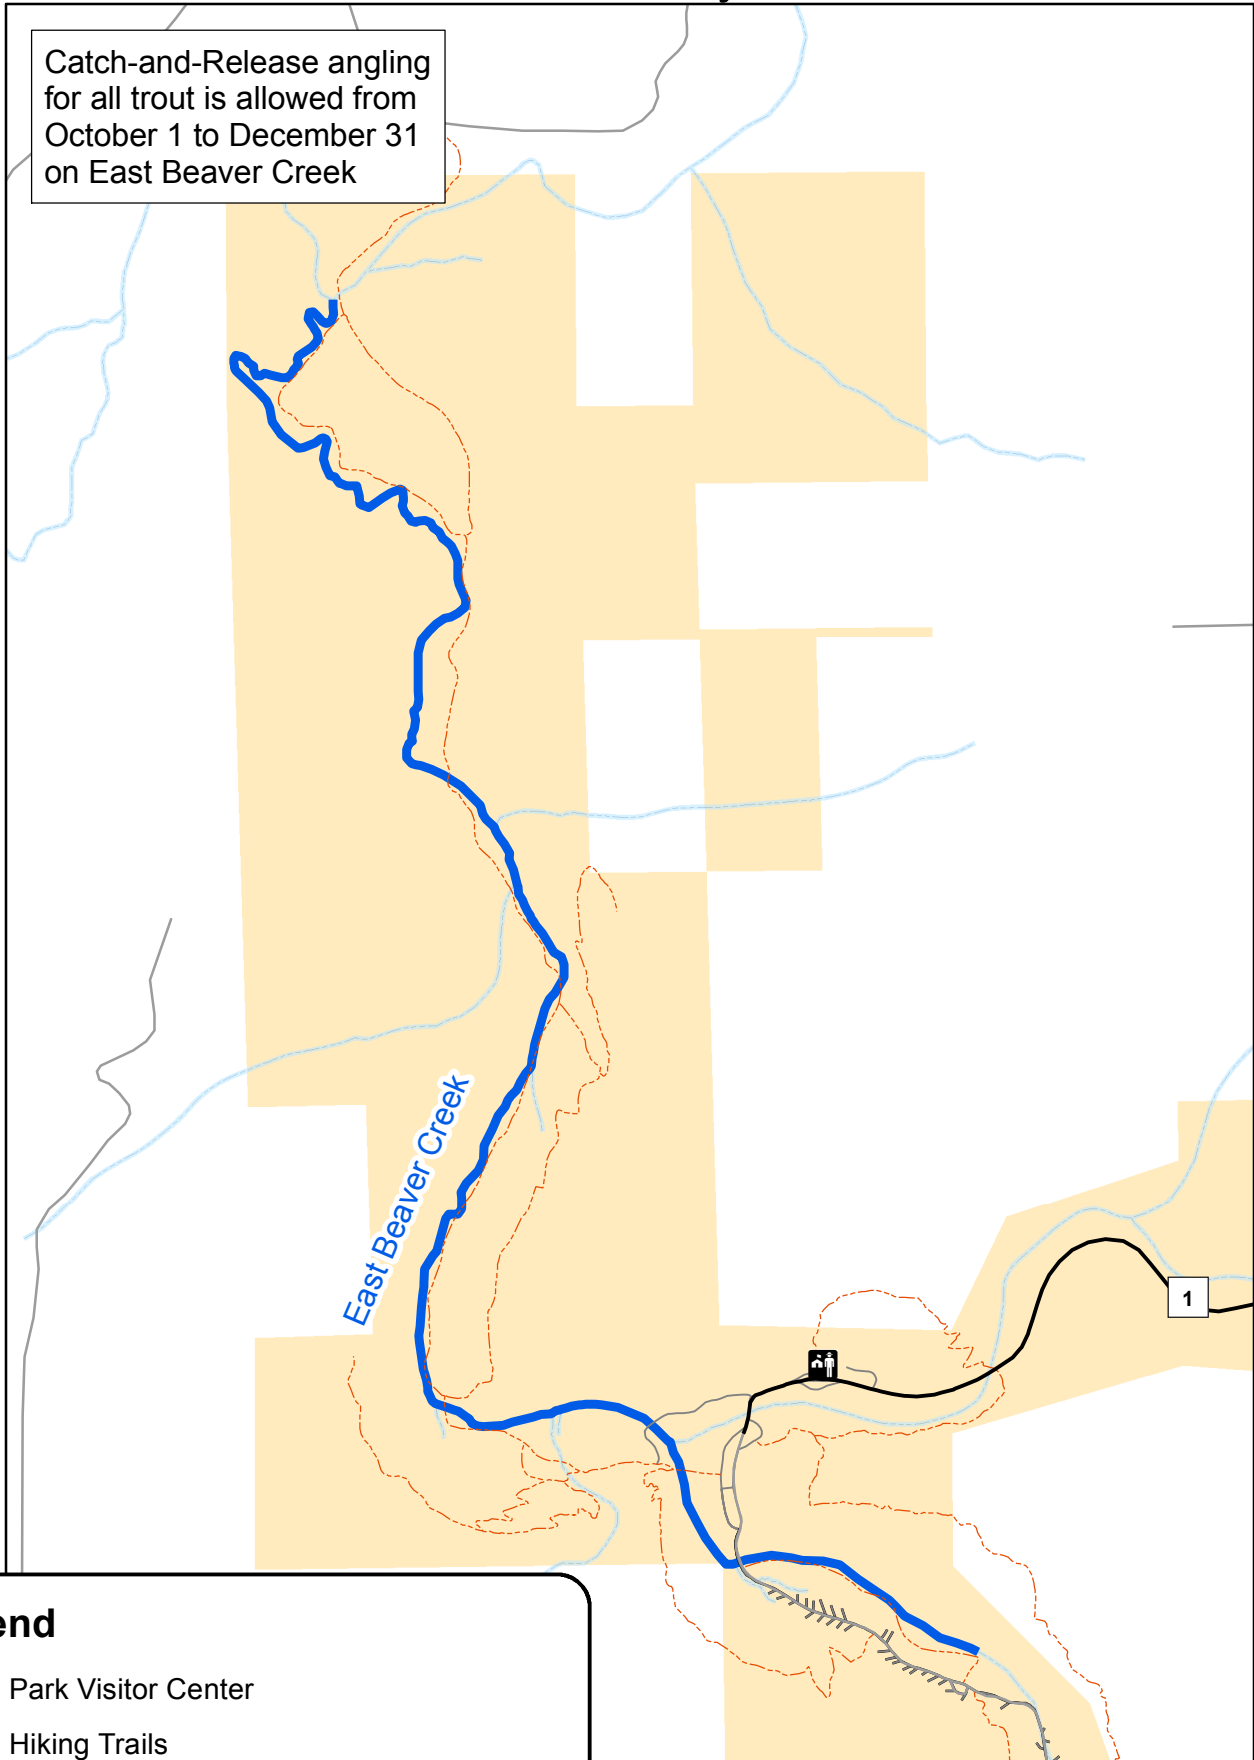

Town & State Park Season Beaver Creek Valley State Park

Catch-and-Release angling for all trout is allowed from October 1 to December 31 on East Beaver Creek

Legend

-  Park Visitor Center
-  Hiking Trails
-  State Park Catch-and-Release for All Trout
-  State Park