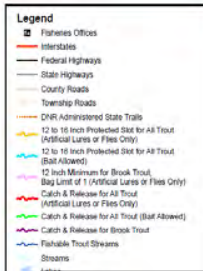

Camp Creek Fillmore County

Camp Creek Trout Fishing Easement