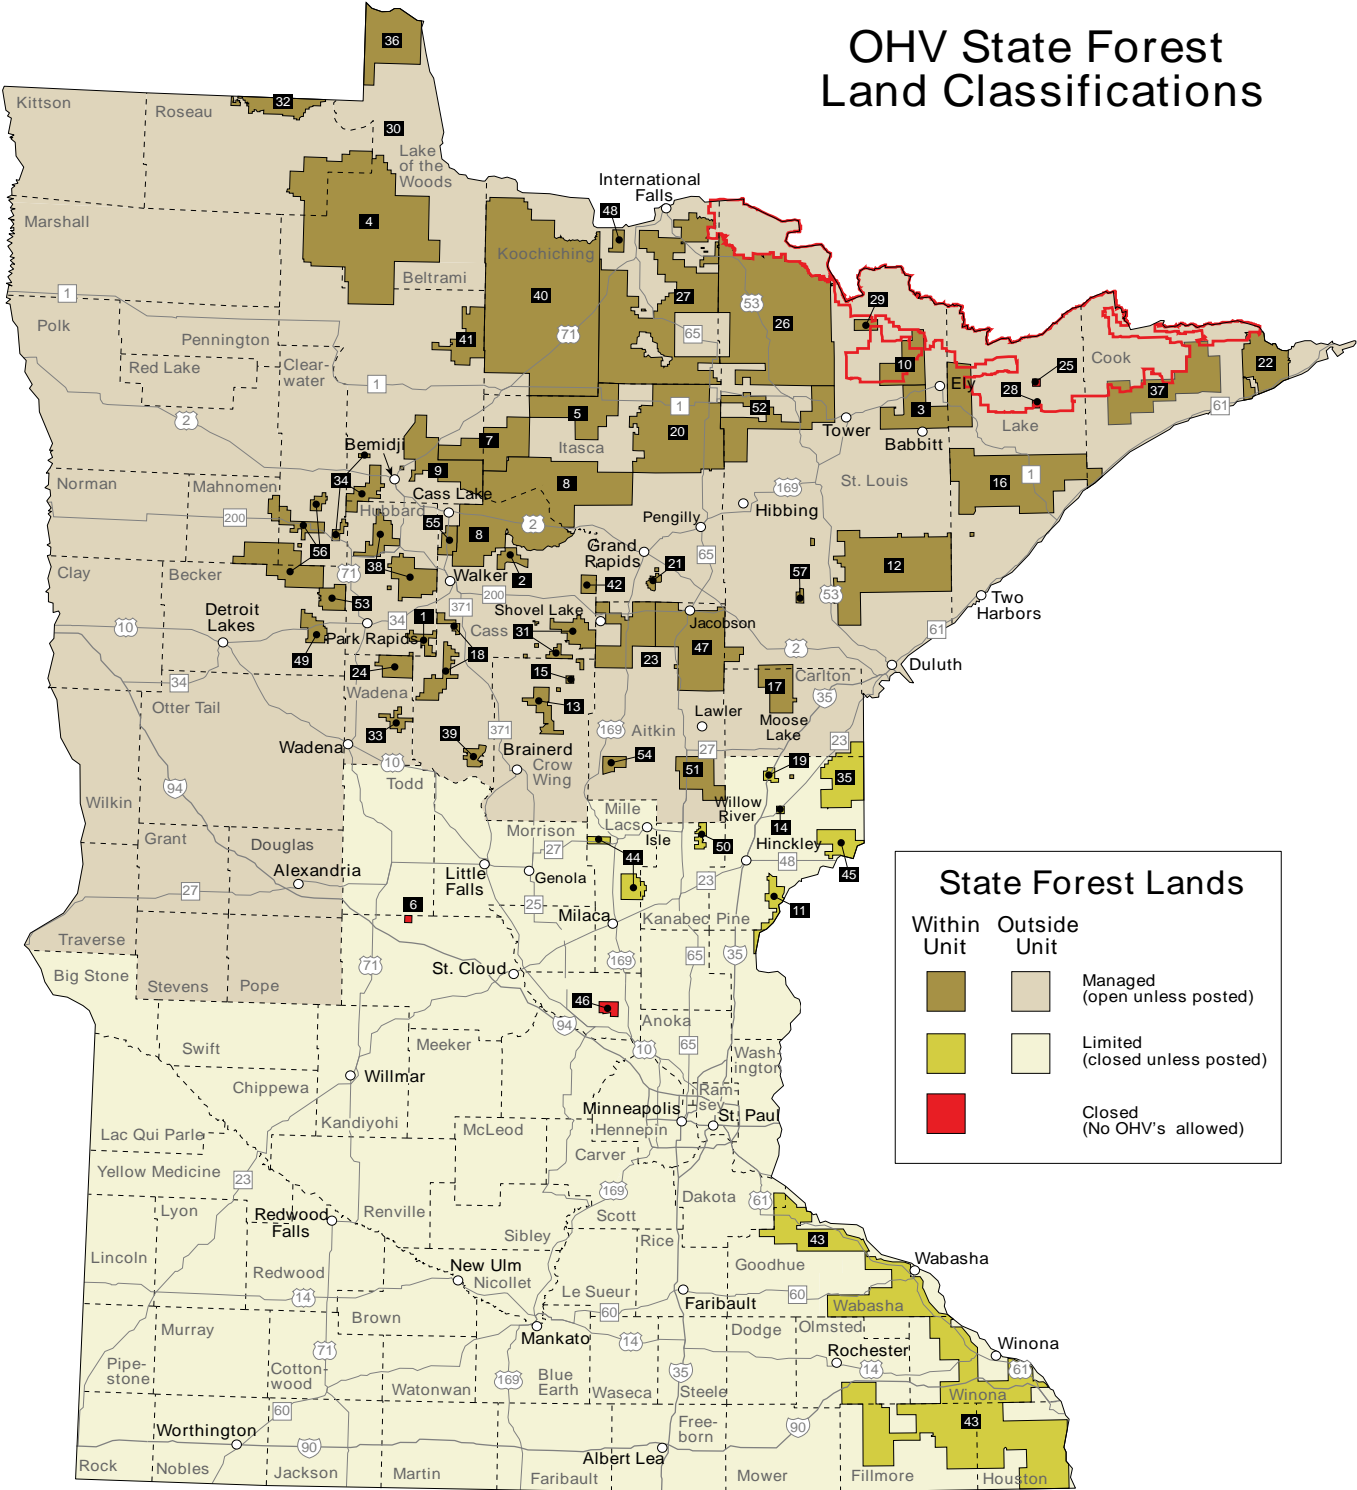

OHV State Forest Land Classifications

- | | | |
|---|--|--|
| <ul style="list-style-type: none"> 1 Badoura State Forest 2 Battleground State Forest 3 Bear Island State Forest 4 Beltrami Island State Forest 5 Big Fork State Forest 6 Birch Lakes State Forest 7 Blackduck State Forest 8 Bowstring State Forest 9 Buena Vista State Forest 10 Burntside State Forest 11 Chengwatana State Forest 12 Cloquet Valley State Forest 13 Crow Wing State Forest 14 D.A.R. State Forest 15 Emily State Forest 16 Finland State Forest 17 Fond Du Lac State Forest 18 Foot Hills State Forest 19 General C.C. Andrews State Forest | <ul style="list-style-type: none"> 20 George Washington State Forest 21 Golden Anniversary State Forest 22 Grand Portage State Forest 23 Hill River State Forest 24 Huntersville State Forest 25 Insula Lake State Forest 26 Kabetogama State Forest 27 Koochiching State Forest 28 Lake Isabella State Forest 29 Lake Jeanette State Forest 30 Lake of the Woods State Forest 31 Land O'Lakes State Forest 32 Lost River State Forest 33 Lyons State Forest 34 Mississippi Headwaters State Forest 35 36 Northwest Angle State Forest 37 Pat Bayle State Forest 38 Paul Bunyan State Forest | <ul style="list-style-type: none"> 39 Pillsbury State Forest 40 Pine Island State Forest 41 Red Lake State Forest 42 Remer State Forest 43 R.J. Dorer Memorial Hardwood State Forest 44 Rum River State Forest 45 St. Croix State Forest 46 Sand Dunes State Forest 47 Savanna State Forest 48 Smokey Bear State Forest 49 Smoky Hills State Forest 50 Snake River State Forest 51 Solana State Forest 52 Sturgeon River State Forest 53 Two Inlets State Forest 54 Wealthwood State Forest 55 Welsh Lake State Forest 56 White Earth State Forest 57 Whiteface River State Forest |
|---|--|--|

The portions of Cook, Lake, St. Louis, & Koochiching Counties that lie within the BWCA & Voyageurs National Park boundaries are Closed to OHV use.