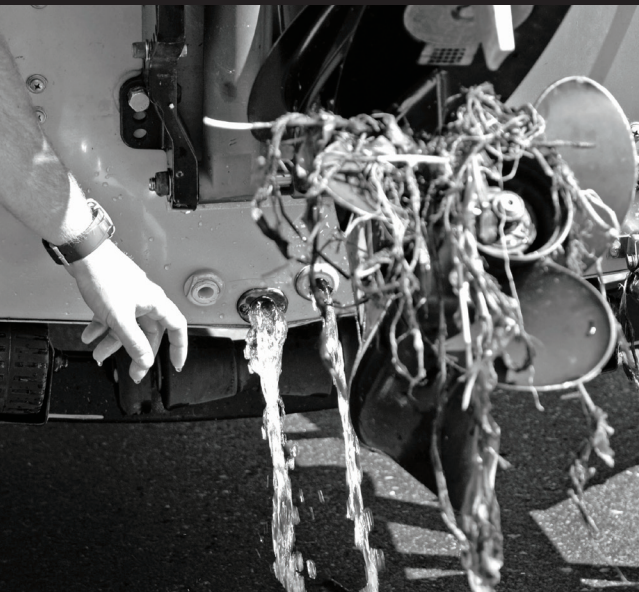

Pull the Plug on Aquatic Invaders

Actions Required by Law:

- ✓ **Clean** all aquatic plants, zebra mussels, and other prohibited invasive species from your boat, trailer, and equipment *before* leaving a water access.
- ✓ **Drain** water from boat, livewell, and portable bait containers *before* leaving a water access. **Remove drain plugs and keep out while transporting boat.**
- ✓ **Dispose** of unwanted bait - including minnows, leeches, and worms in the trash.