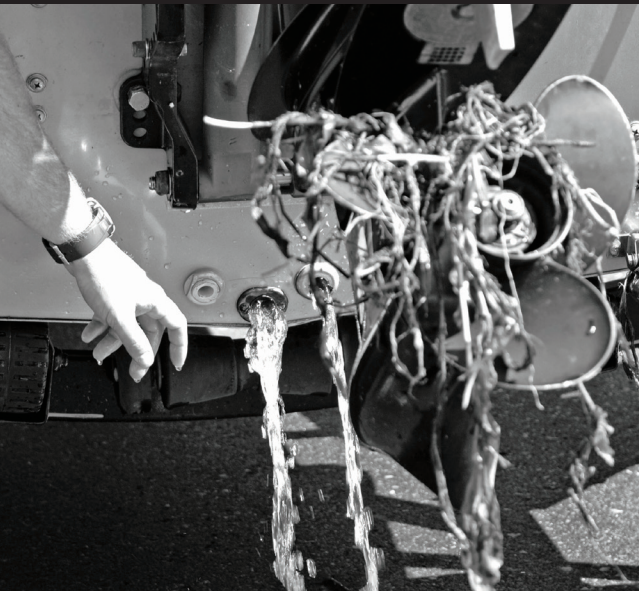

Pull the Plug on Aquatic Invaders

Actions Required by Law:

- ✓ **Clean** all aquatic plants, zebra mussels, and other prohibited invasive species from your boat, trailer, and equipment *before* leaving a water access.
- ✓ **Drain** water from boat, livewell, and portable bait containers *before* leaving a water access. **Remove drain plugs and keep out while transporting boat.**
- ✓ **Dispose** of unwanted bait - including minnows, leeches, and worms in the trash.