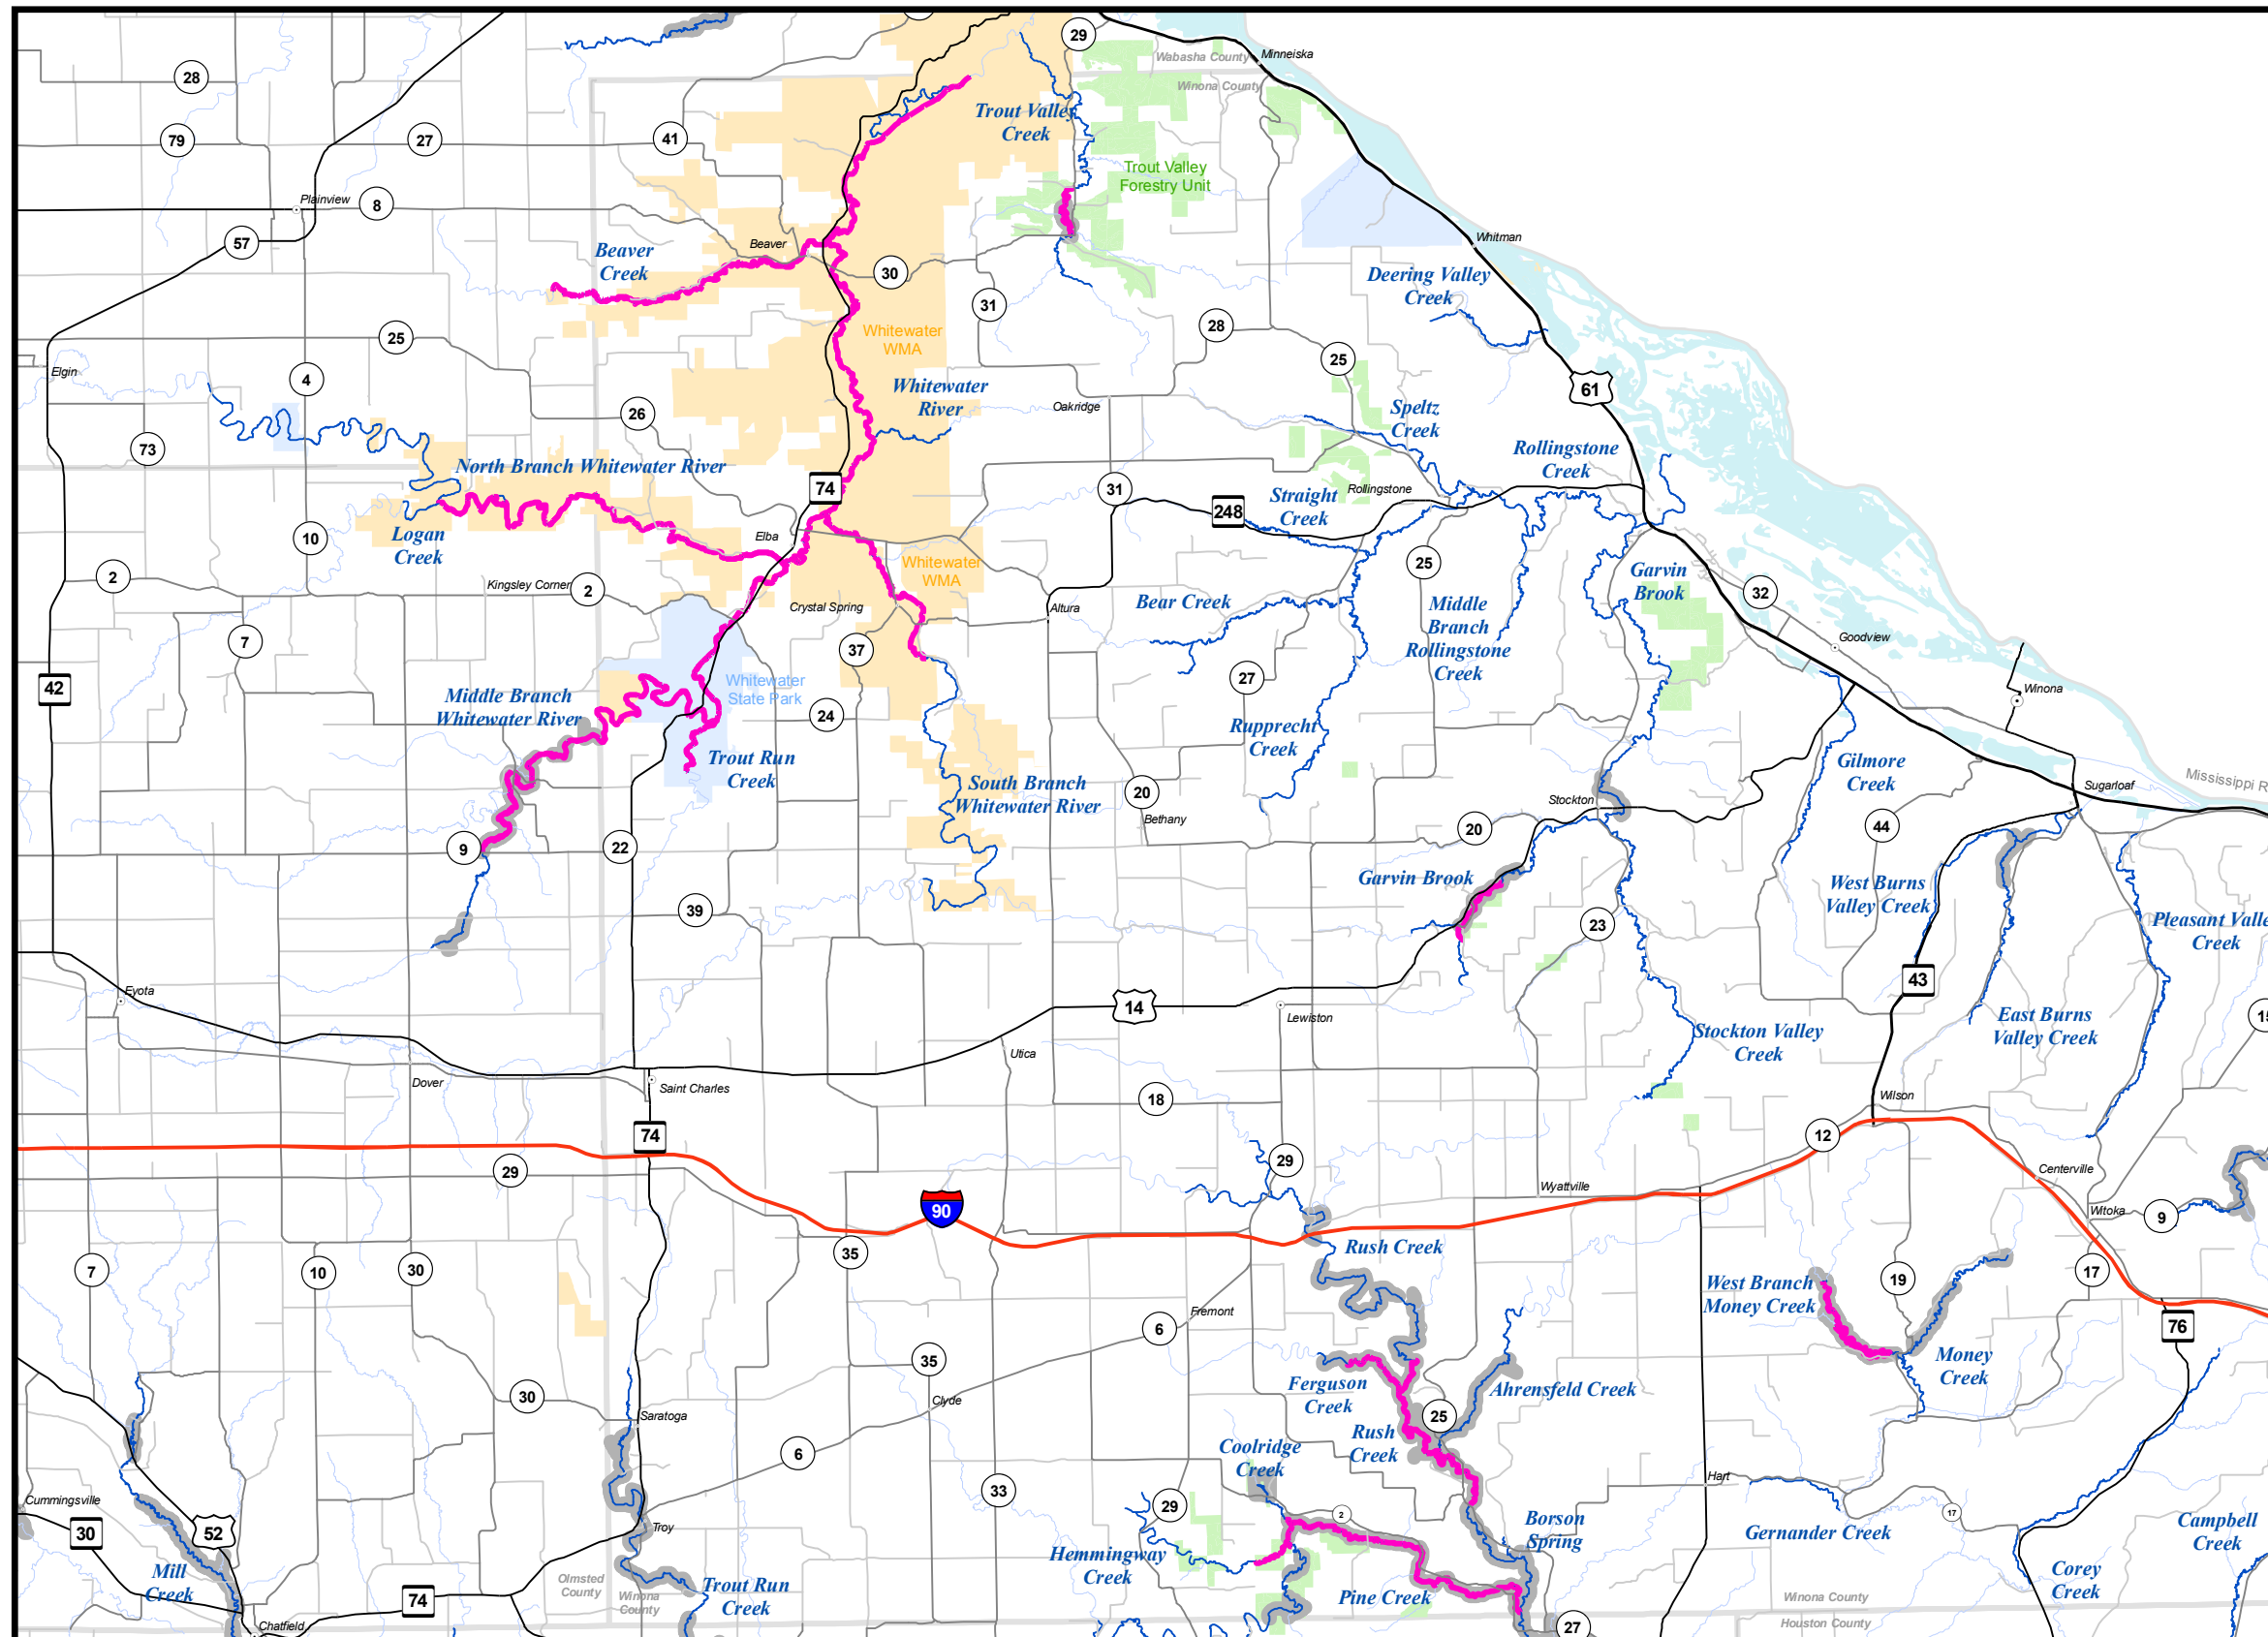

# Southeast Minnesota Winter Trout Streams 2007

## Winona County

Winter Catch & Release Season  
January 1 - March 31  
As Posted

These maps are intended as a supplement to the current Minnesota Fishing Regulations. Anglers are advised to read and know the current regulations in affect.

**Legend**

- Streams
- Designated Trout Streams
- Winter Trout Stream
- Fishing Access Easement
- Forestry Units
- State Park Statutory Boundary
- Wildlife Management Areas

These maps are for general reference only. For detailed information on angling regulations see the Minnesota Fishing Regulations booklet and observe signs posted on the stream. Periodic updates to these maps will be available on the DNR Web site at [www.dnr.state.mn.us](http://www.dnr.state.mn.us).