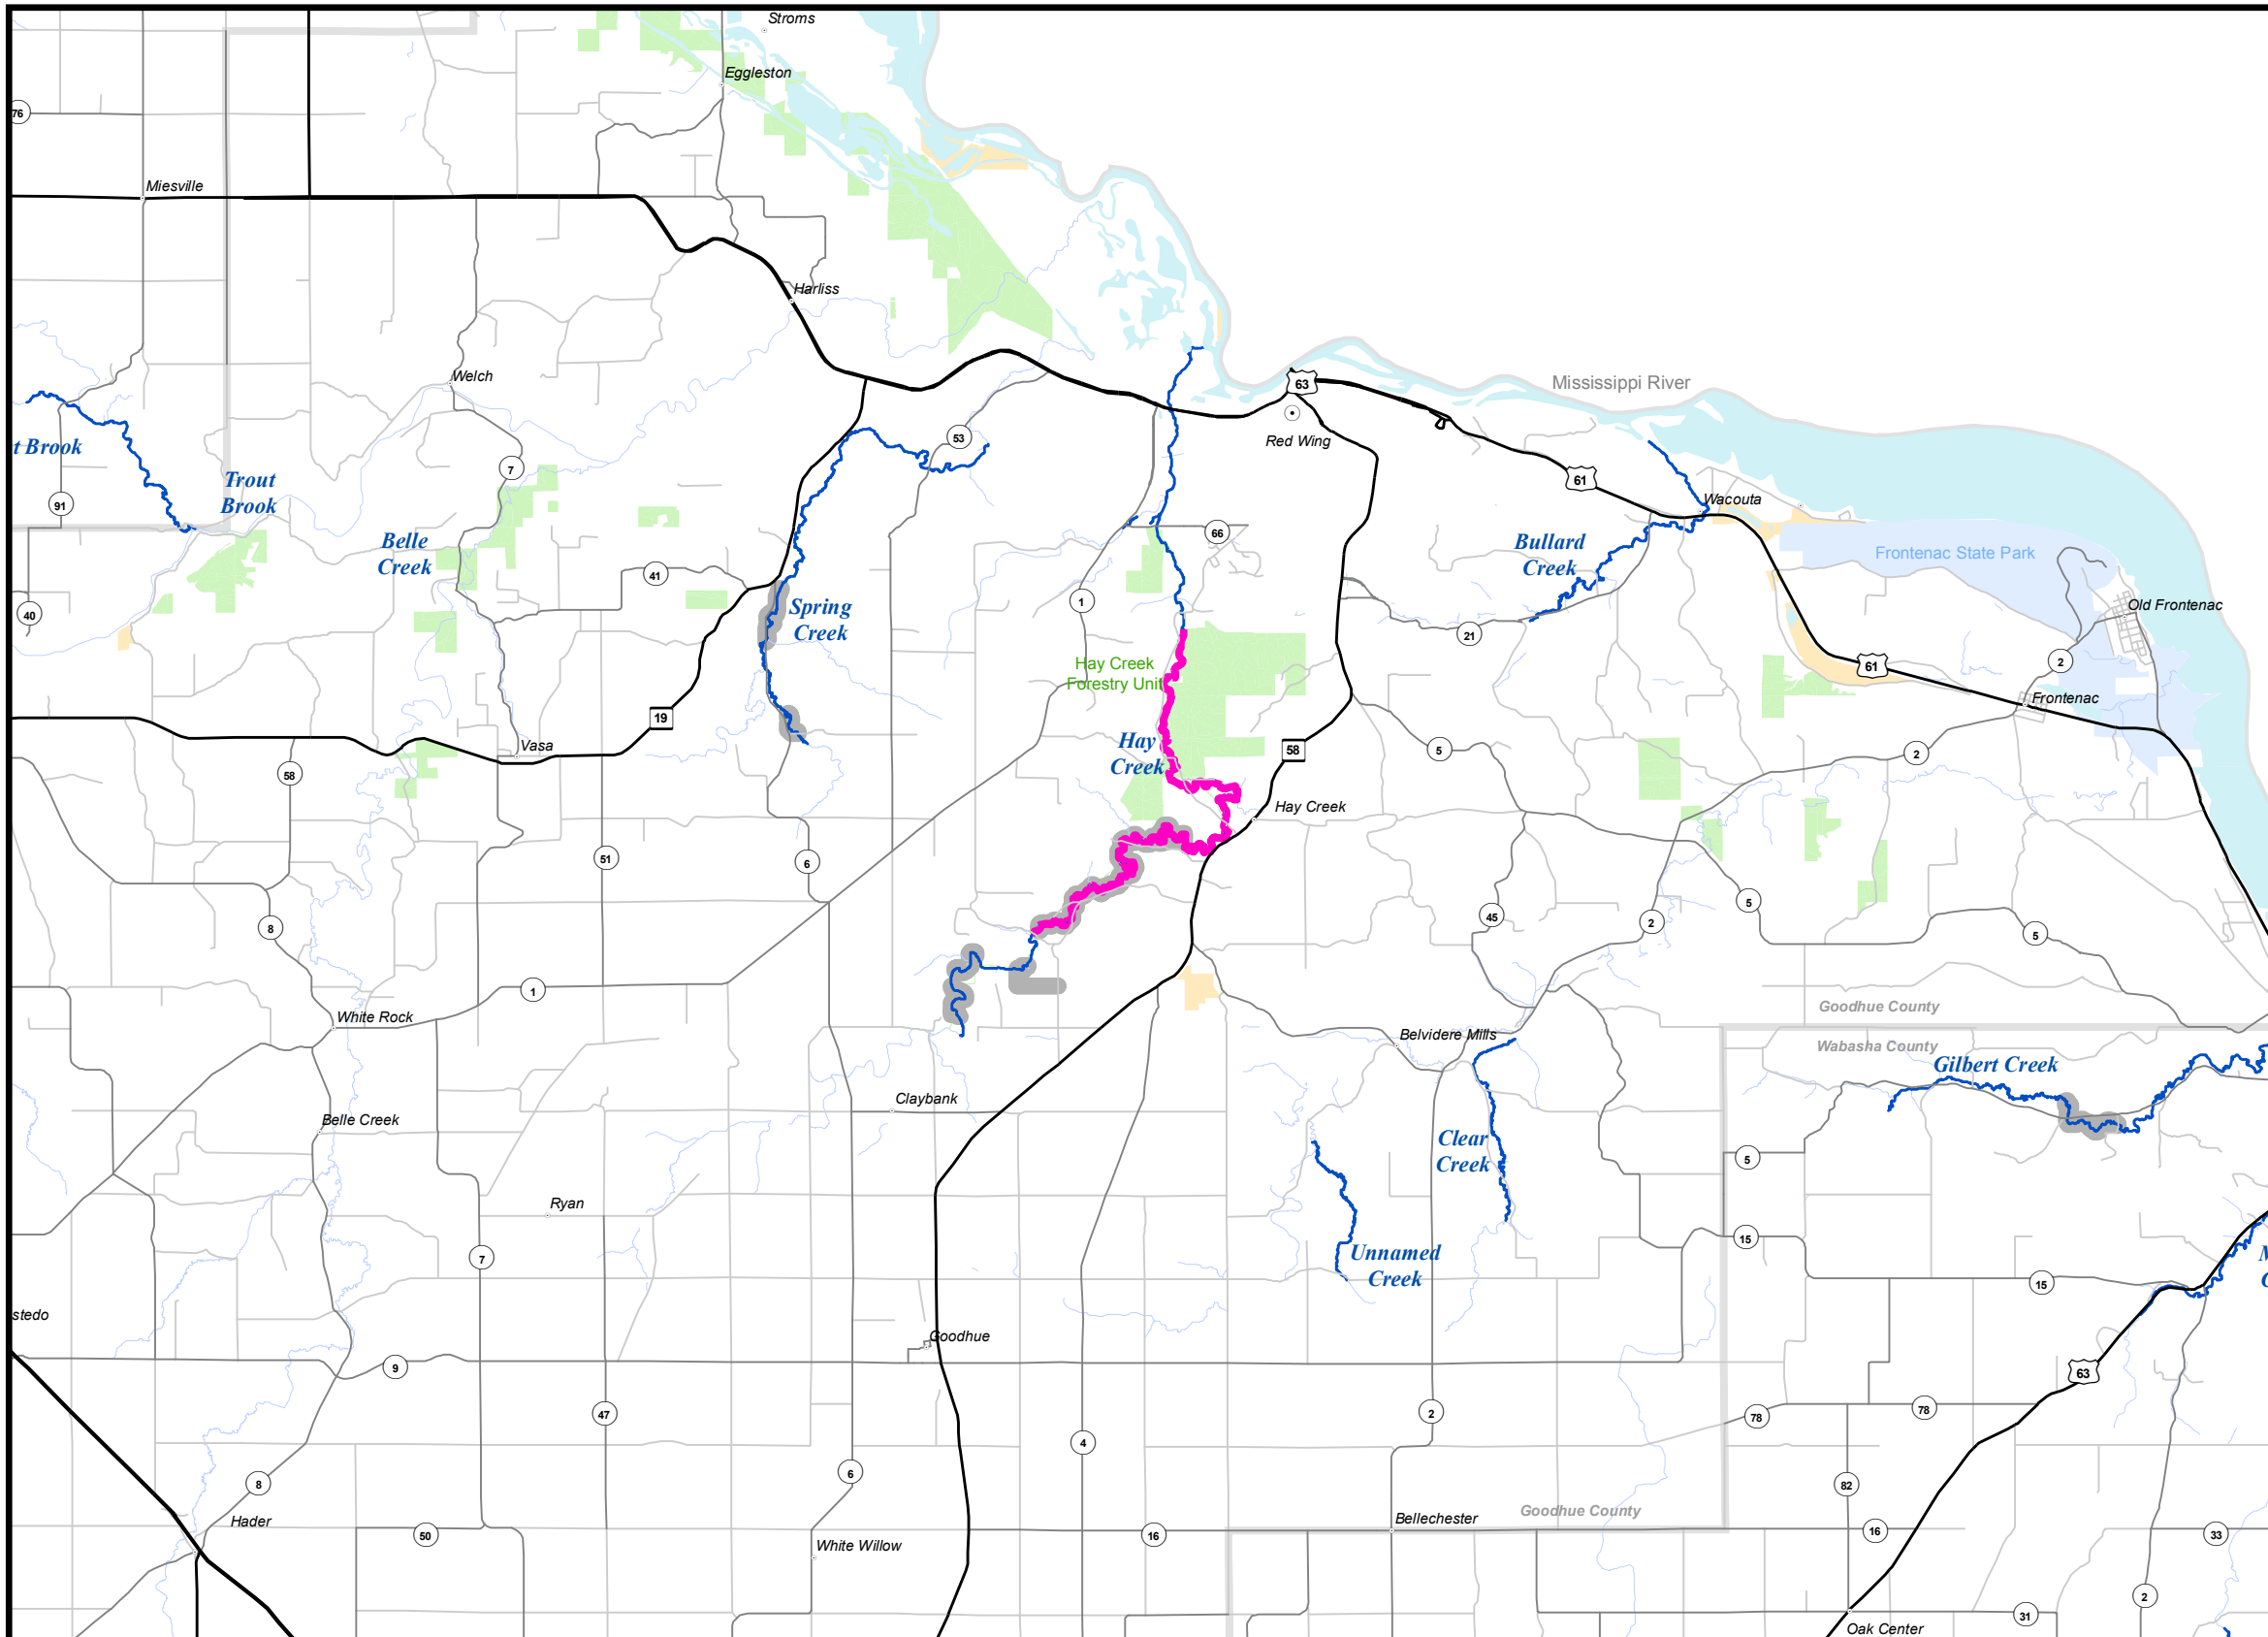

# Southeast Minnesota Winter Trout Streams 2007

## Goodhue County

Winter Catch & Release Season  
January 1 - March 31  
As Posted

These maps are intended as a supplement to the current Minnesota Fishing Regulations. Anglers are advised to read and know the current regulations in affect.

**Legend**

- Streams
- Designated Trout Streams
- Winter Trout Stream
- Fishing Access Easement
- Forestry Units
- State Park Statutory Boundary
- Wildlife Management Areas

These maps are for general reference only. For detailed information on angling regulations see the Minnesota Fishing Regulations booklet and observe signs posted on the stream. Periodic updates to these maps will be available on the DNR Web site at [www.dnr.state.mn.us](http://www.dnr.state.mn.us).