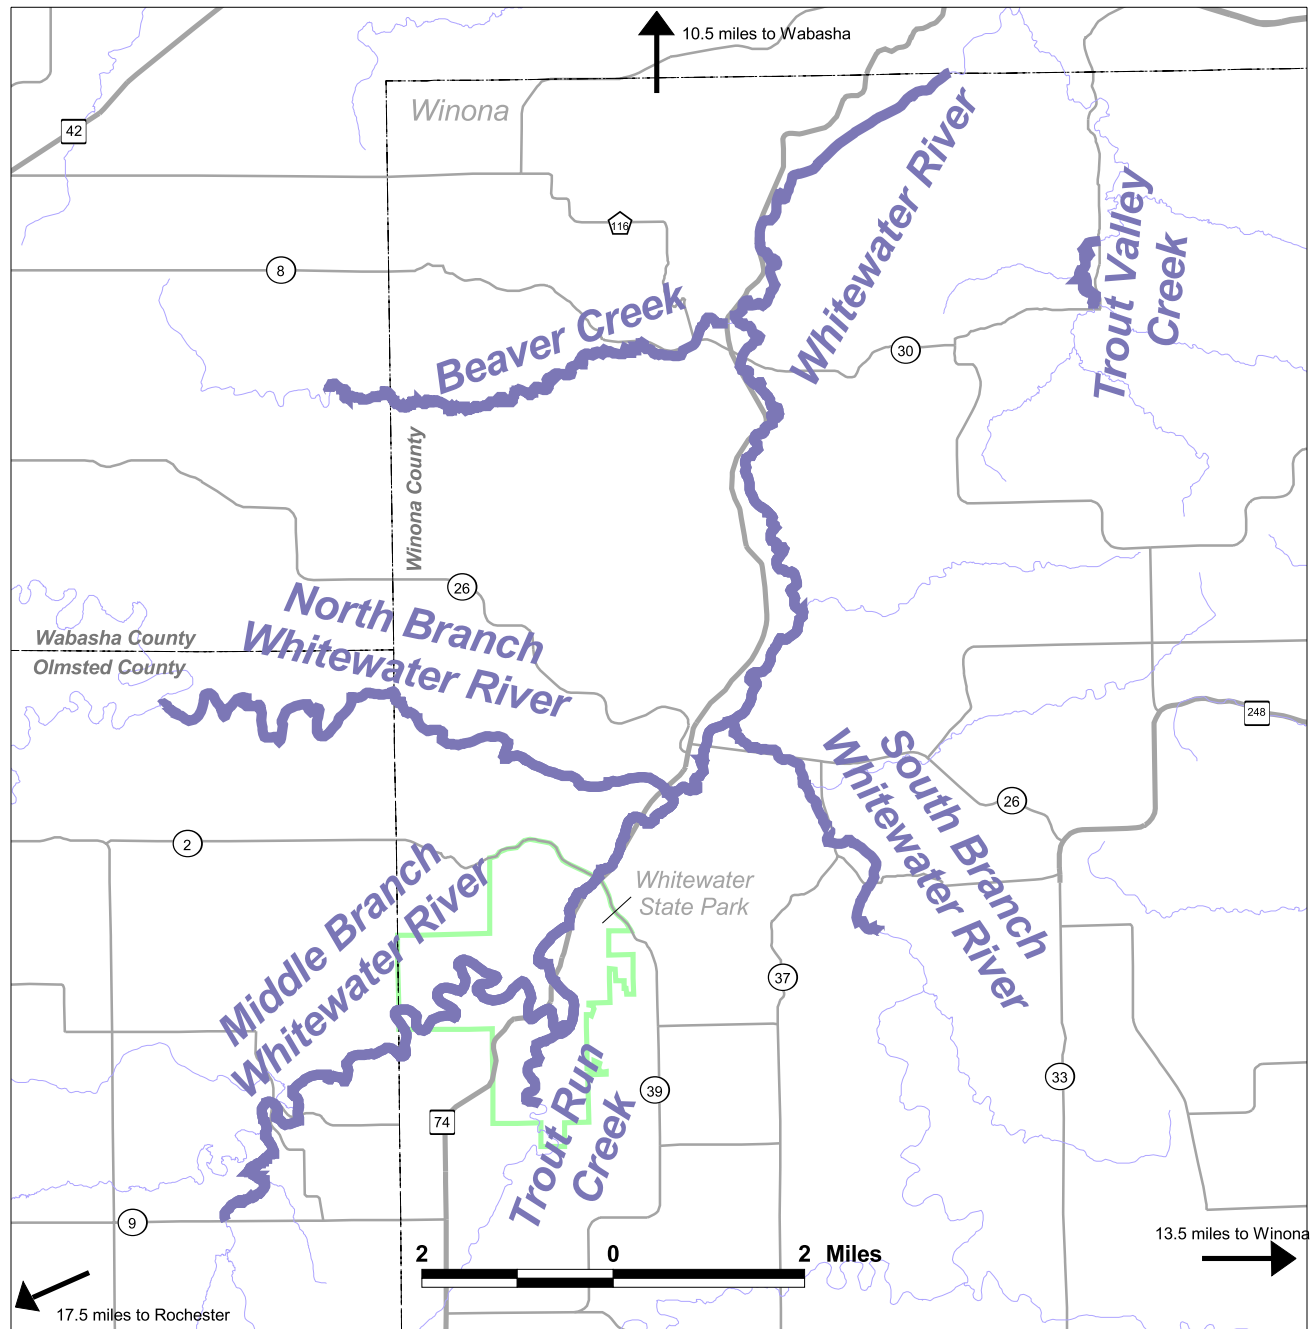

Southeast Minnesota Winter Trout Streams

Winter Trout Season
January 1 - March 31

Whitewater River Area

-  Winter Trout Stream
-  Streams
-  MNDOT Interstate and Trunk Highways
-  Interstate
-  Federal/State Trunk
-  MNDOT County Roads

Lake City Area Fisheries Office
1801 South Oak Street
Lake City, MN 55041
(651)345-3365

Map created by
Department of Natural Resources
Fisheries GIS Coordinator, St. Paul, MN.
January 20, 2003

Data deemed reliable but not guaranteed. Please see current fishing regulations in experimental and special regulations section for a detailed description. Signs are posted at sites to identify fishable areas.