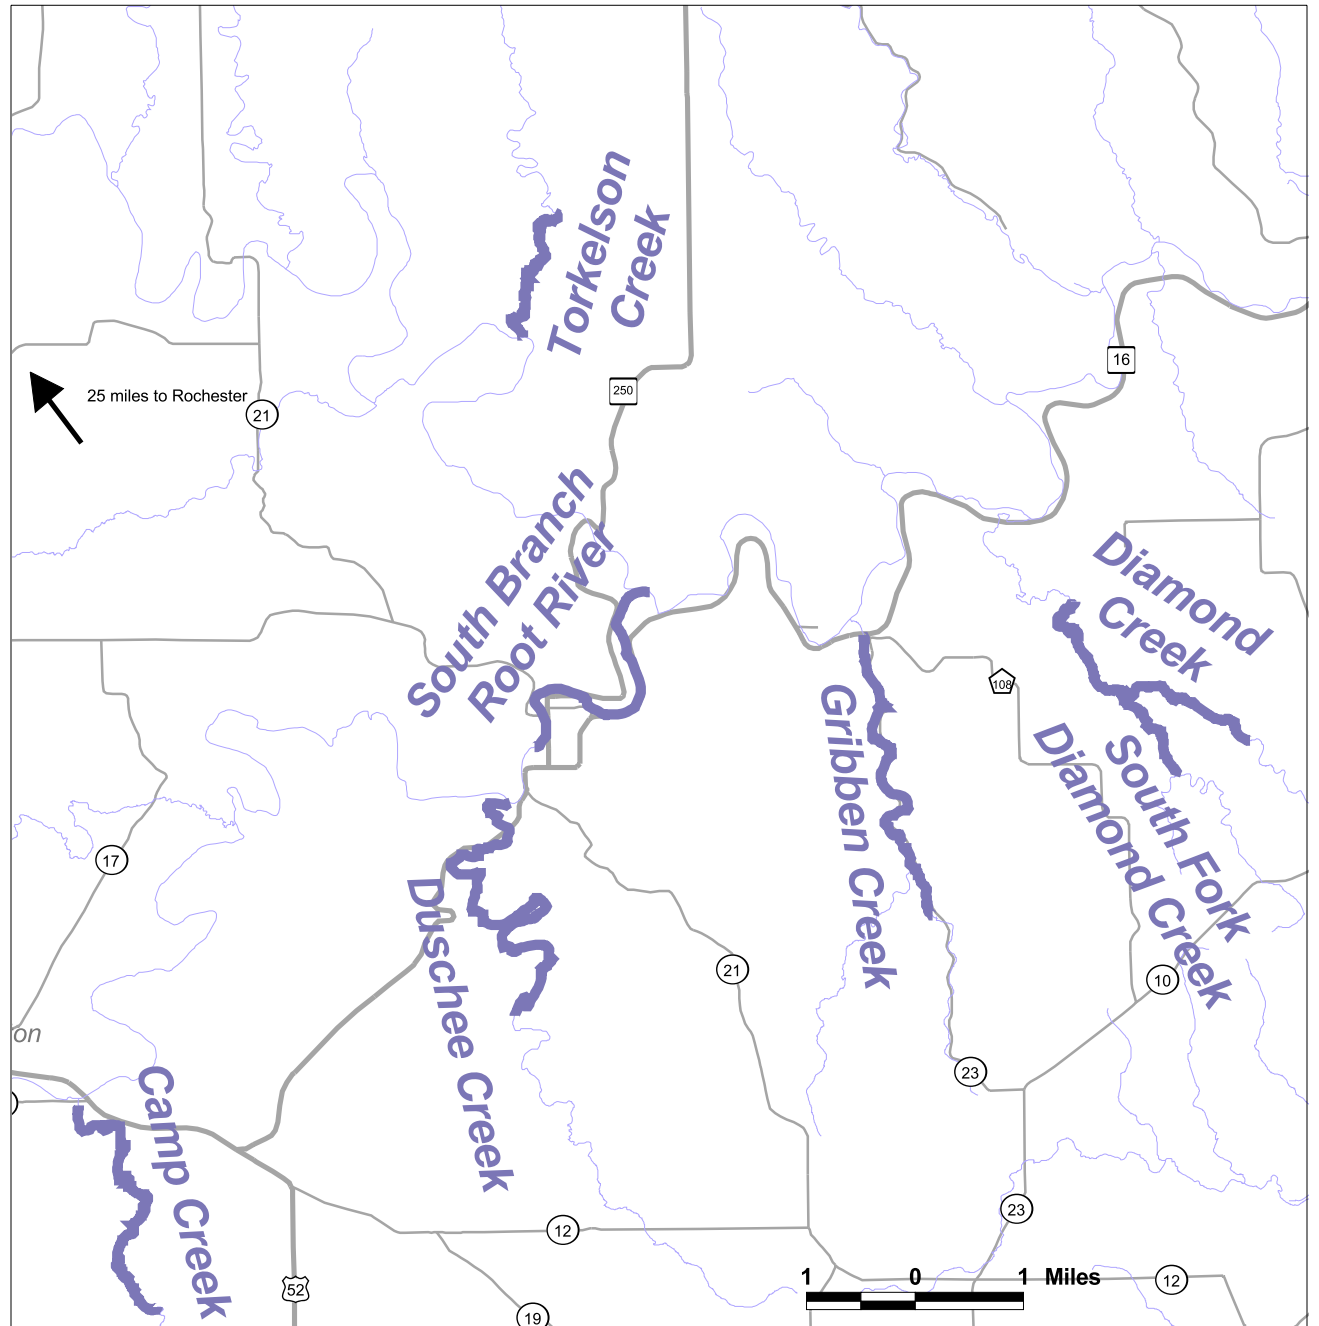

Southeast Minnesota Winter Trout Streams

Winter Trout Season
January 1 - March 31

Preston Area

-  County Seat
-  Winter Trout Stream
-  Streams
-  MNDOT Interstate and Trunk Highways
-  Interstate
-  Federal/State Trunk
-  MNDOT County Roads

Lanesboro Area Fisheries Office
Route 2 Box 85
Lanesboro, MN 55949
(507)467-2442

Map created by
Department of Natural Resources
Fisheries GIS Coordinator, St. Paul, MN.
January 20, 2003

Data deemed reliable but not guaranteed. Please see current fishing regulations in experimental and special regulations section for a detailed description. Signs are posted at sites to identify fishable areas.