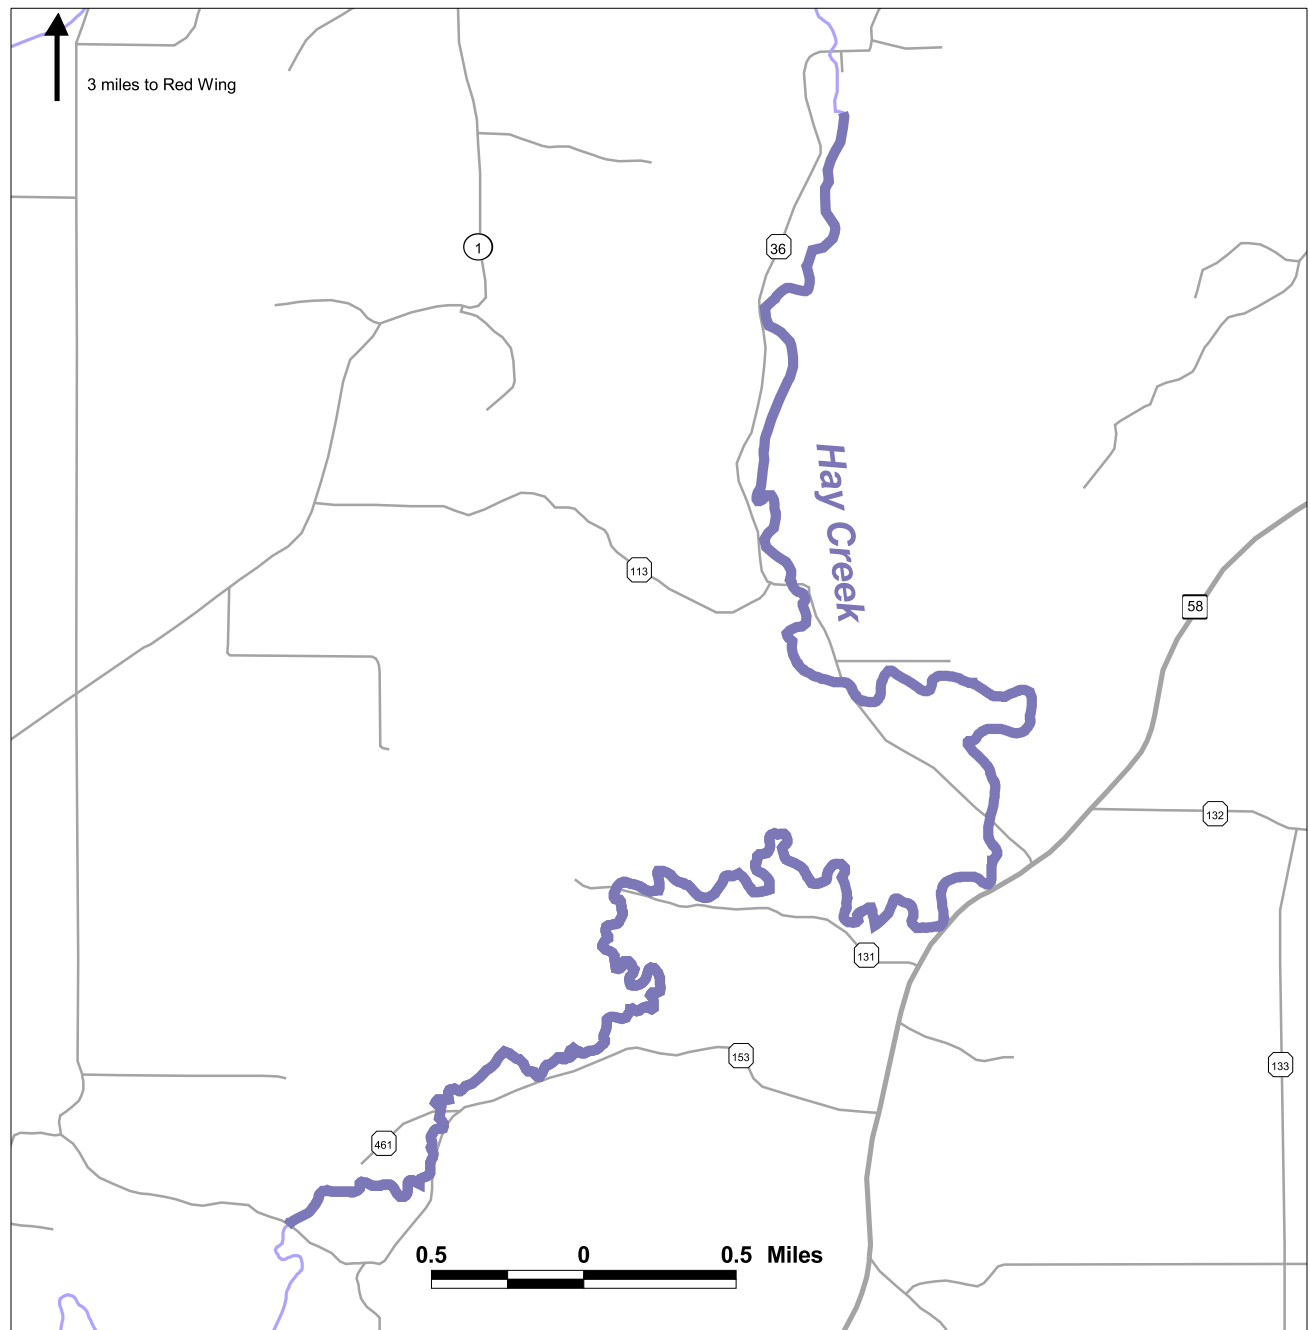

Southeast Minnesota Winter Trout Streams

Winter Trout Season
January 1 - March 31

Hay Creek

-  Winter Trout Stream
-  Streams
-  MNDOT Interstate and Trunk Highways
-  Interstate
-  Federal/State Trunk
-  MNDOT County Roads

Lake City Area Fisheries Office
1801 South Oak Street
Lake City, MN 55041
(651)345-3365

Map created by
Department of Natural Resources
Fisheries GIS Coordinator, St. Paul, MN.
January 20, 2003

Data deemed reliable but not guaranteed. Please see current fishing regulations in experimental and special regulations section for a detailed description. Signs are posted at sites to identify fishable areas.