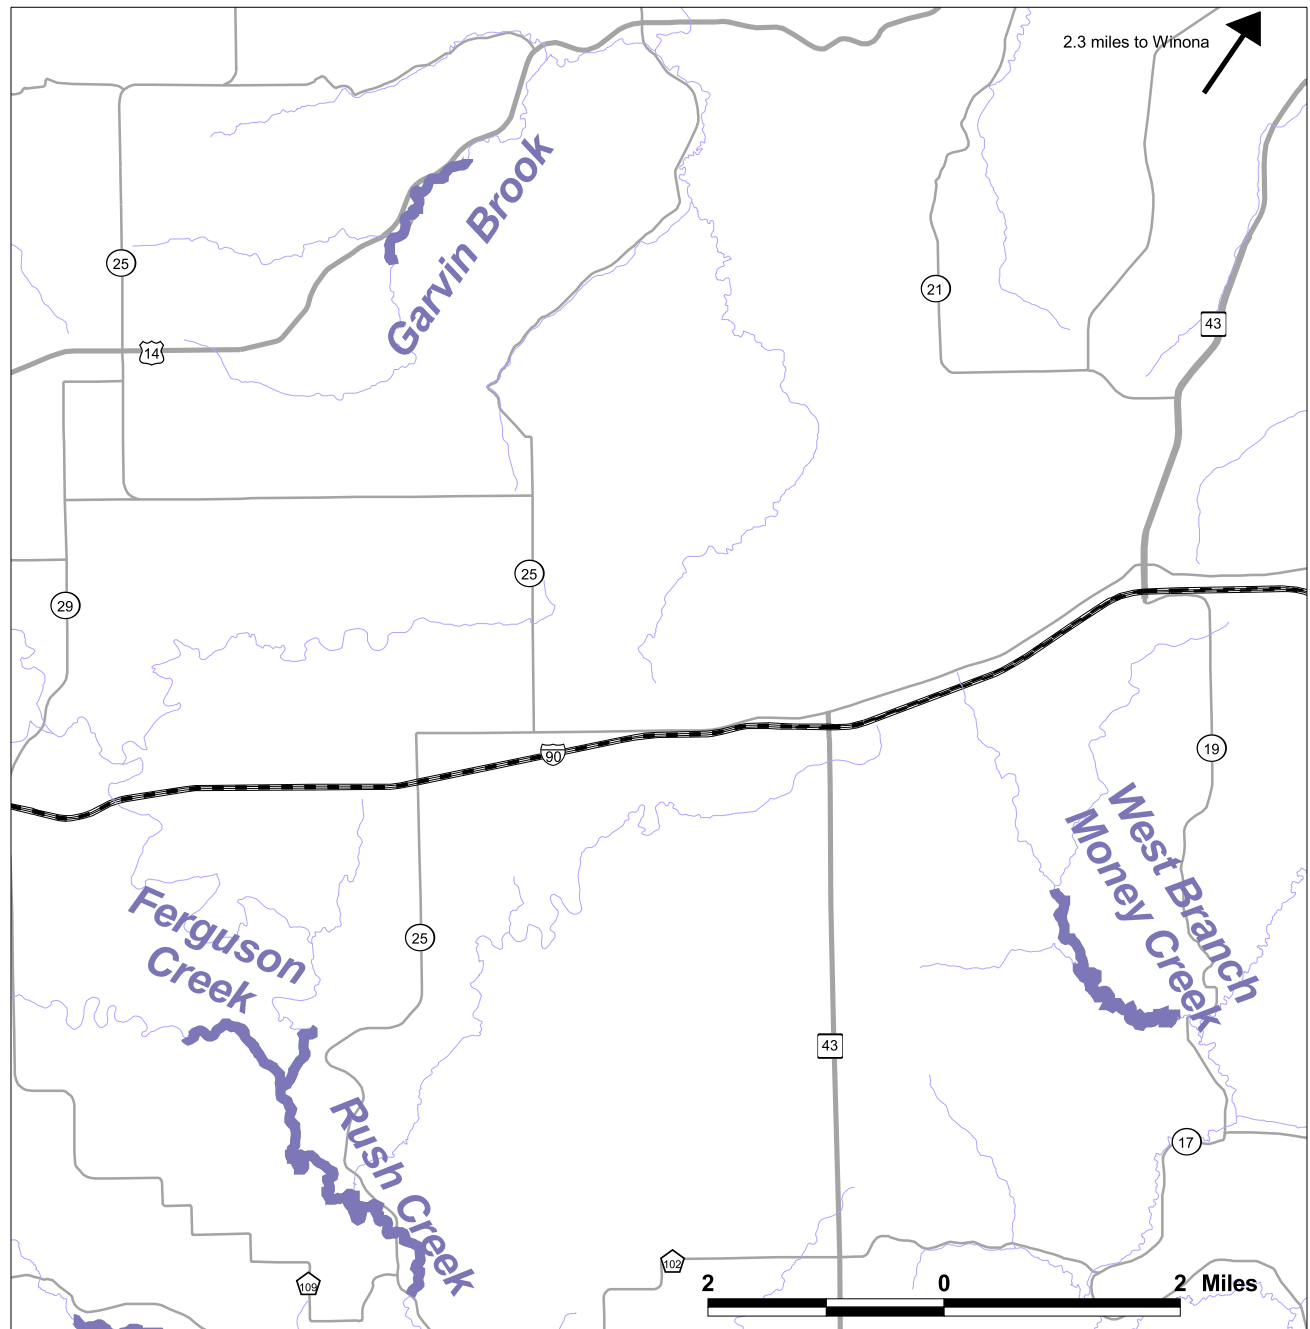

Southeast Minnesota Winter Trout Streams

Winter Trout Season
January 1 - March 31

Garvin Brook
Rush Creek
Money Creek

-  Winter Trout Stream
-  Streams
-  MNDOT Interstate and Trunk Highways
-  Interstate
-  Federal/State Trunk
-  MNDOT County Roads

Lanesboro Area Fisheries Office	Lake City Area Fisheries Office
Route 2 Box 85	1801 South Oak Street
Lanesboro, MN 55949	Lake City, MN 55041
(507)467-2442	(651)345-3365

Map created by
Department of Natural Resources
Fisheries GIS Coordinator, St. Paul, MN.
January 20, 2003