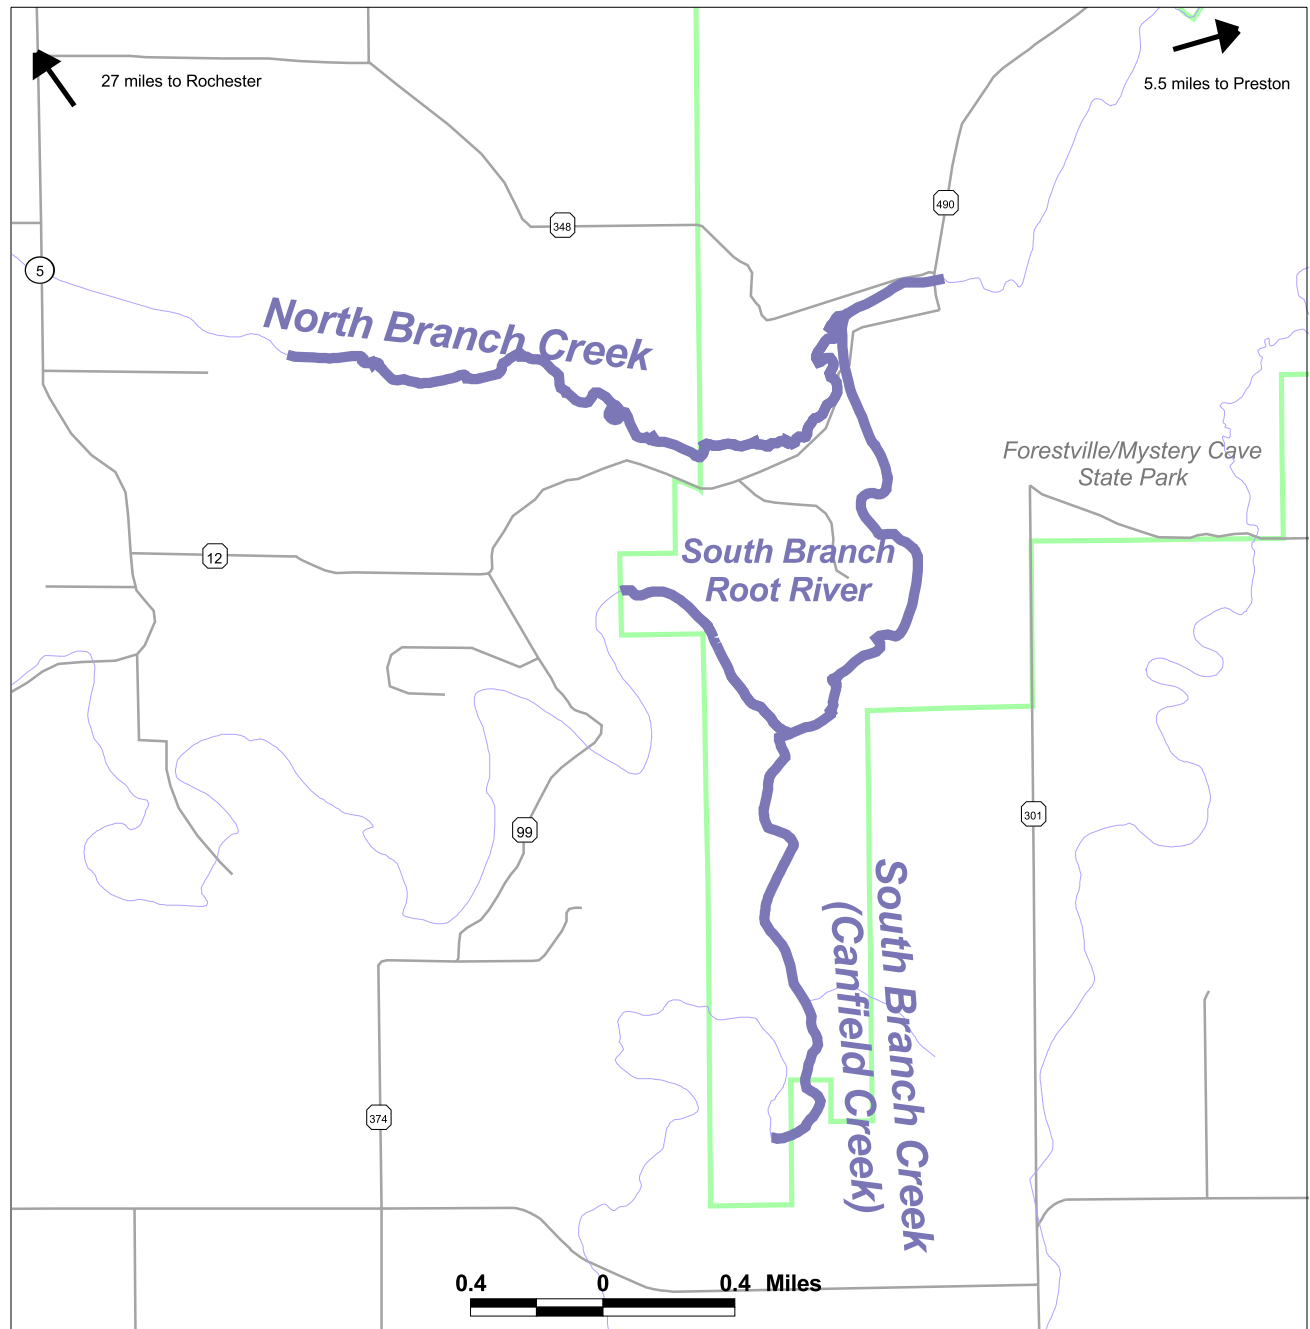

Southeast Minnesota Winter Trout Streams

Winter Trout Season
January 1 - March 31

Forestville Area

-  Winter Trout Streams
-  Streams
-  MNDOT Interstate and Trunk Highways
-  Interstate
-  Federal/State Trunk
-  MNDOT County Roads
-  MNDOT Township Roads
-  State Park Statutory Boundaries
-  State Park

Lanesboro Area Fisheries Office
Route 2 Box 85
Lanesboro, MN 55949
(507)467-2442

Map created by
Department of Natural Resources
Fisheries GIS Coordinator, St. Paul, MN.
January 20, 2003

Data deemed reliable but not guaranteed. Please see current fishing regulations in experimental and special regulations section for a detailed description. Signs are posted at sites to identify fishable areas.