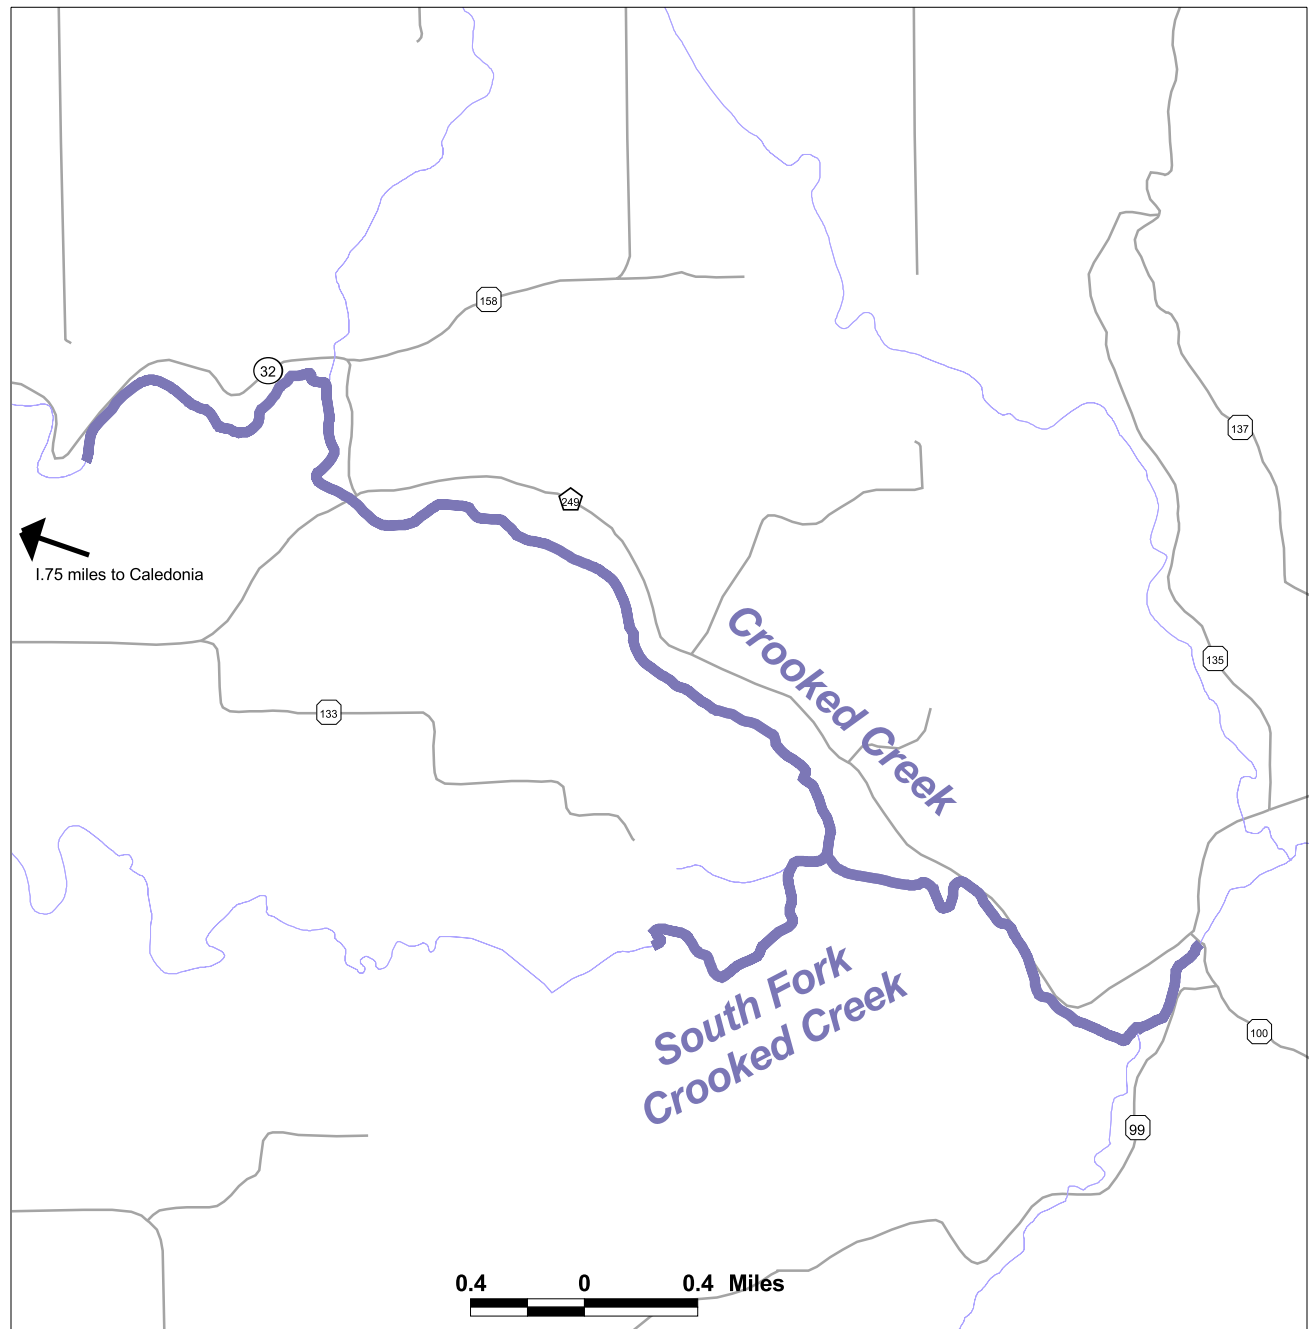

# Southeast Minnesota Winter Trout Streams

Winter Trout Season  
January 1 - March 31

## Crooked Creek

-  Winter Trout Stream
-  Streams
-  MNDOT Interstate and Trunk Highways
-  Interstate
-  Federal/State Trunk
-  MNDOT County Roads
-  MNDOT Township Roads

Lanesboro Area Fisheries Office  
Route 2 Box 85  
Lanesboro, MN 55949  
(507)467-2442