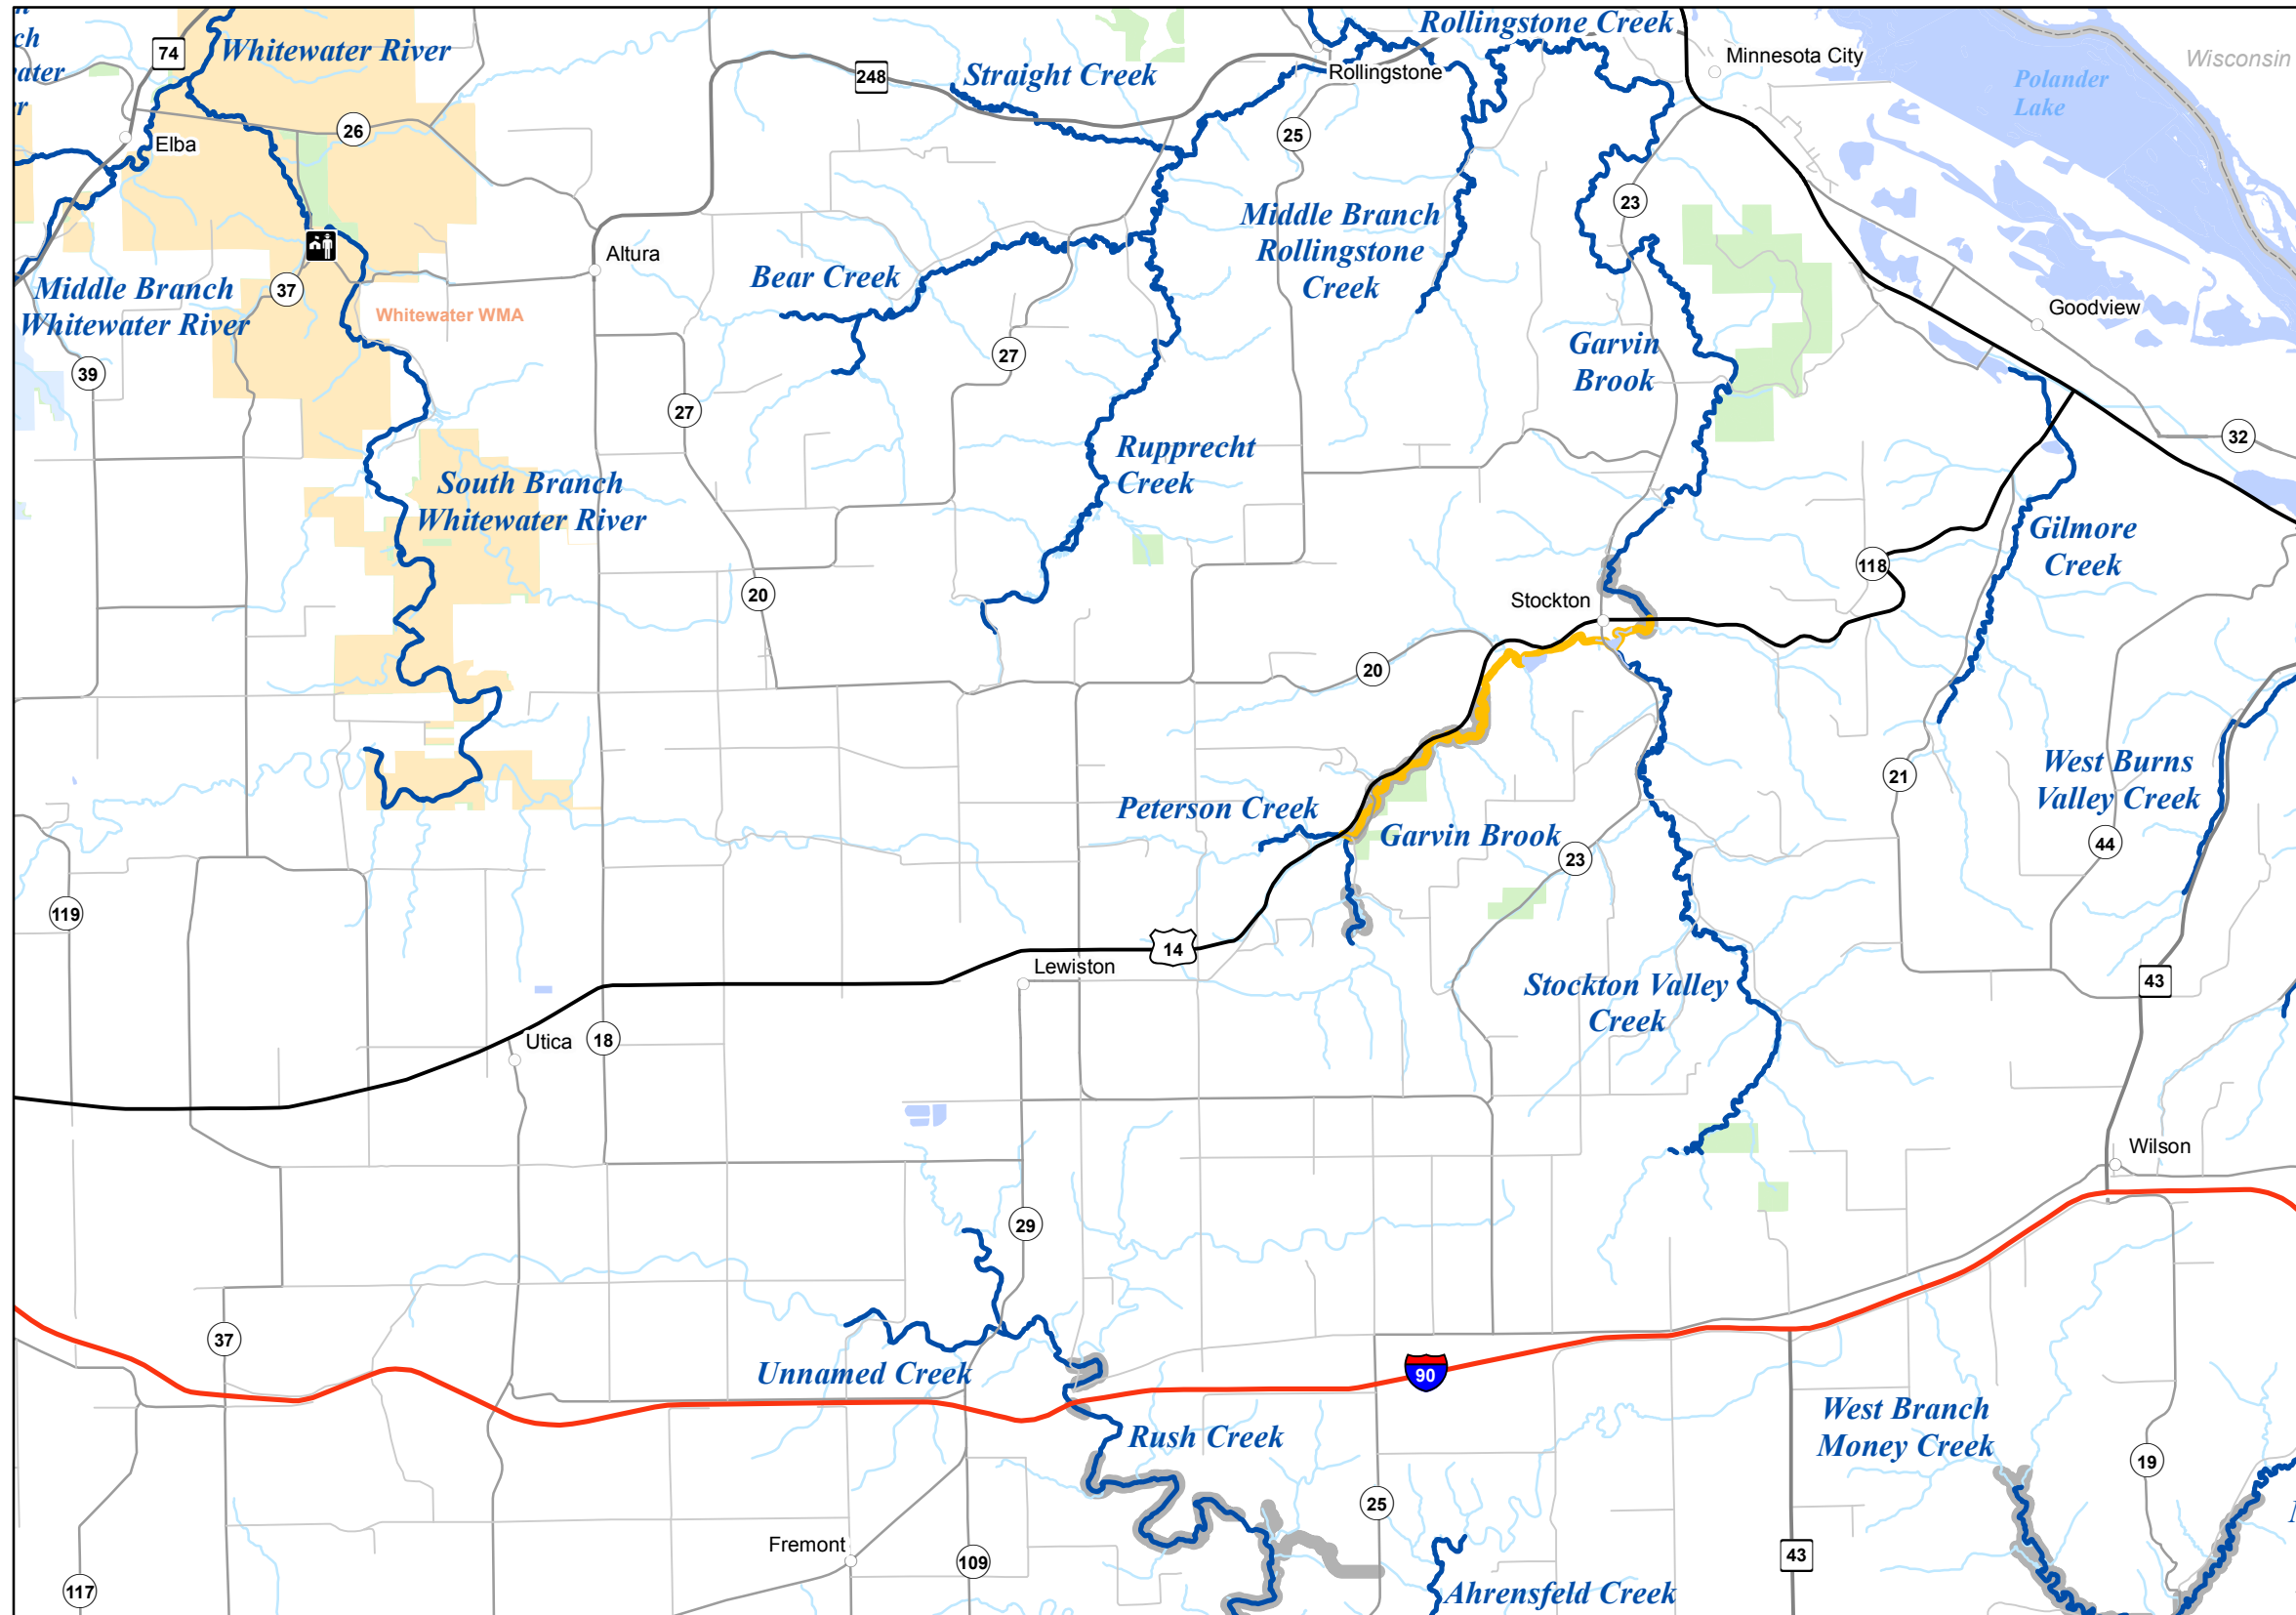

# SEMAP 8

**Legend**

- Fisheries Offices
- Interstates
- Federal Highways
- State Highways
- County Roads
- Township Roads
- DNR Administered State Trails
- 12 to 16 Inch Protected Slot for All Trout (Artificial Lures or Flies Only)
- 12 to 16 Inch Protected Slot for All Trout (Bait Allowed)
- 12 Inch Minimum for Brook Trout, Bag Limit of 1 (Artificial Lures or Flies Only)
- Catch & Release for All Trout (Artificial Lures or Flies Only)
- Catch & Release for All Trout (Bait Allowed)
- Catch & Release for Brook Trout
- Fishable Trout Streams
- Streams
- Lakes
- Designated Trout Lakes
- Non Designated Trout Lakes**
- No Special Regulation
- Special Regulation - See Regulations Booklet
- Minnesota Valley Wildlife Refuge
- State Park Boundary
- Wildlife Management Areas - Publicly Accessible
- Scientific and Natural Area Boundaries
- Forestry Land
- Fishing Easements or Public Land
- Military Bases
- County Boundaries