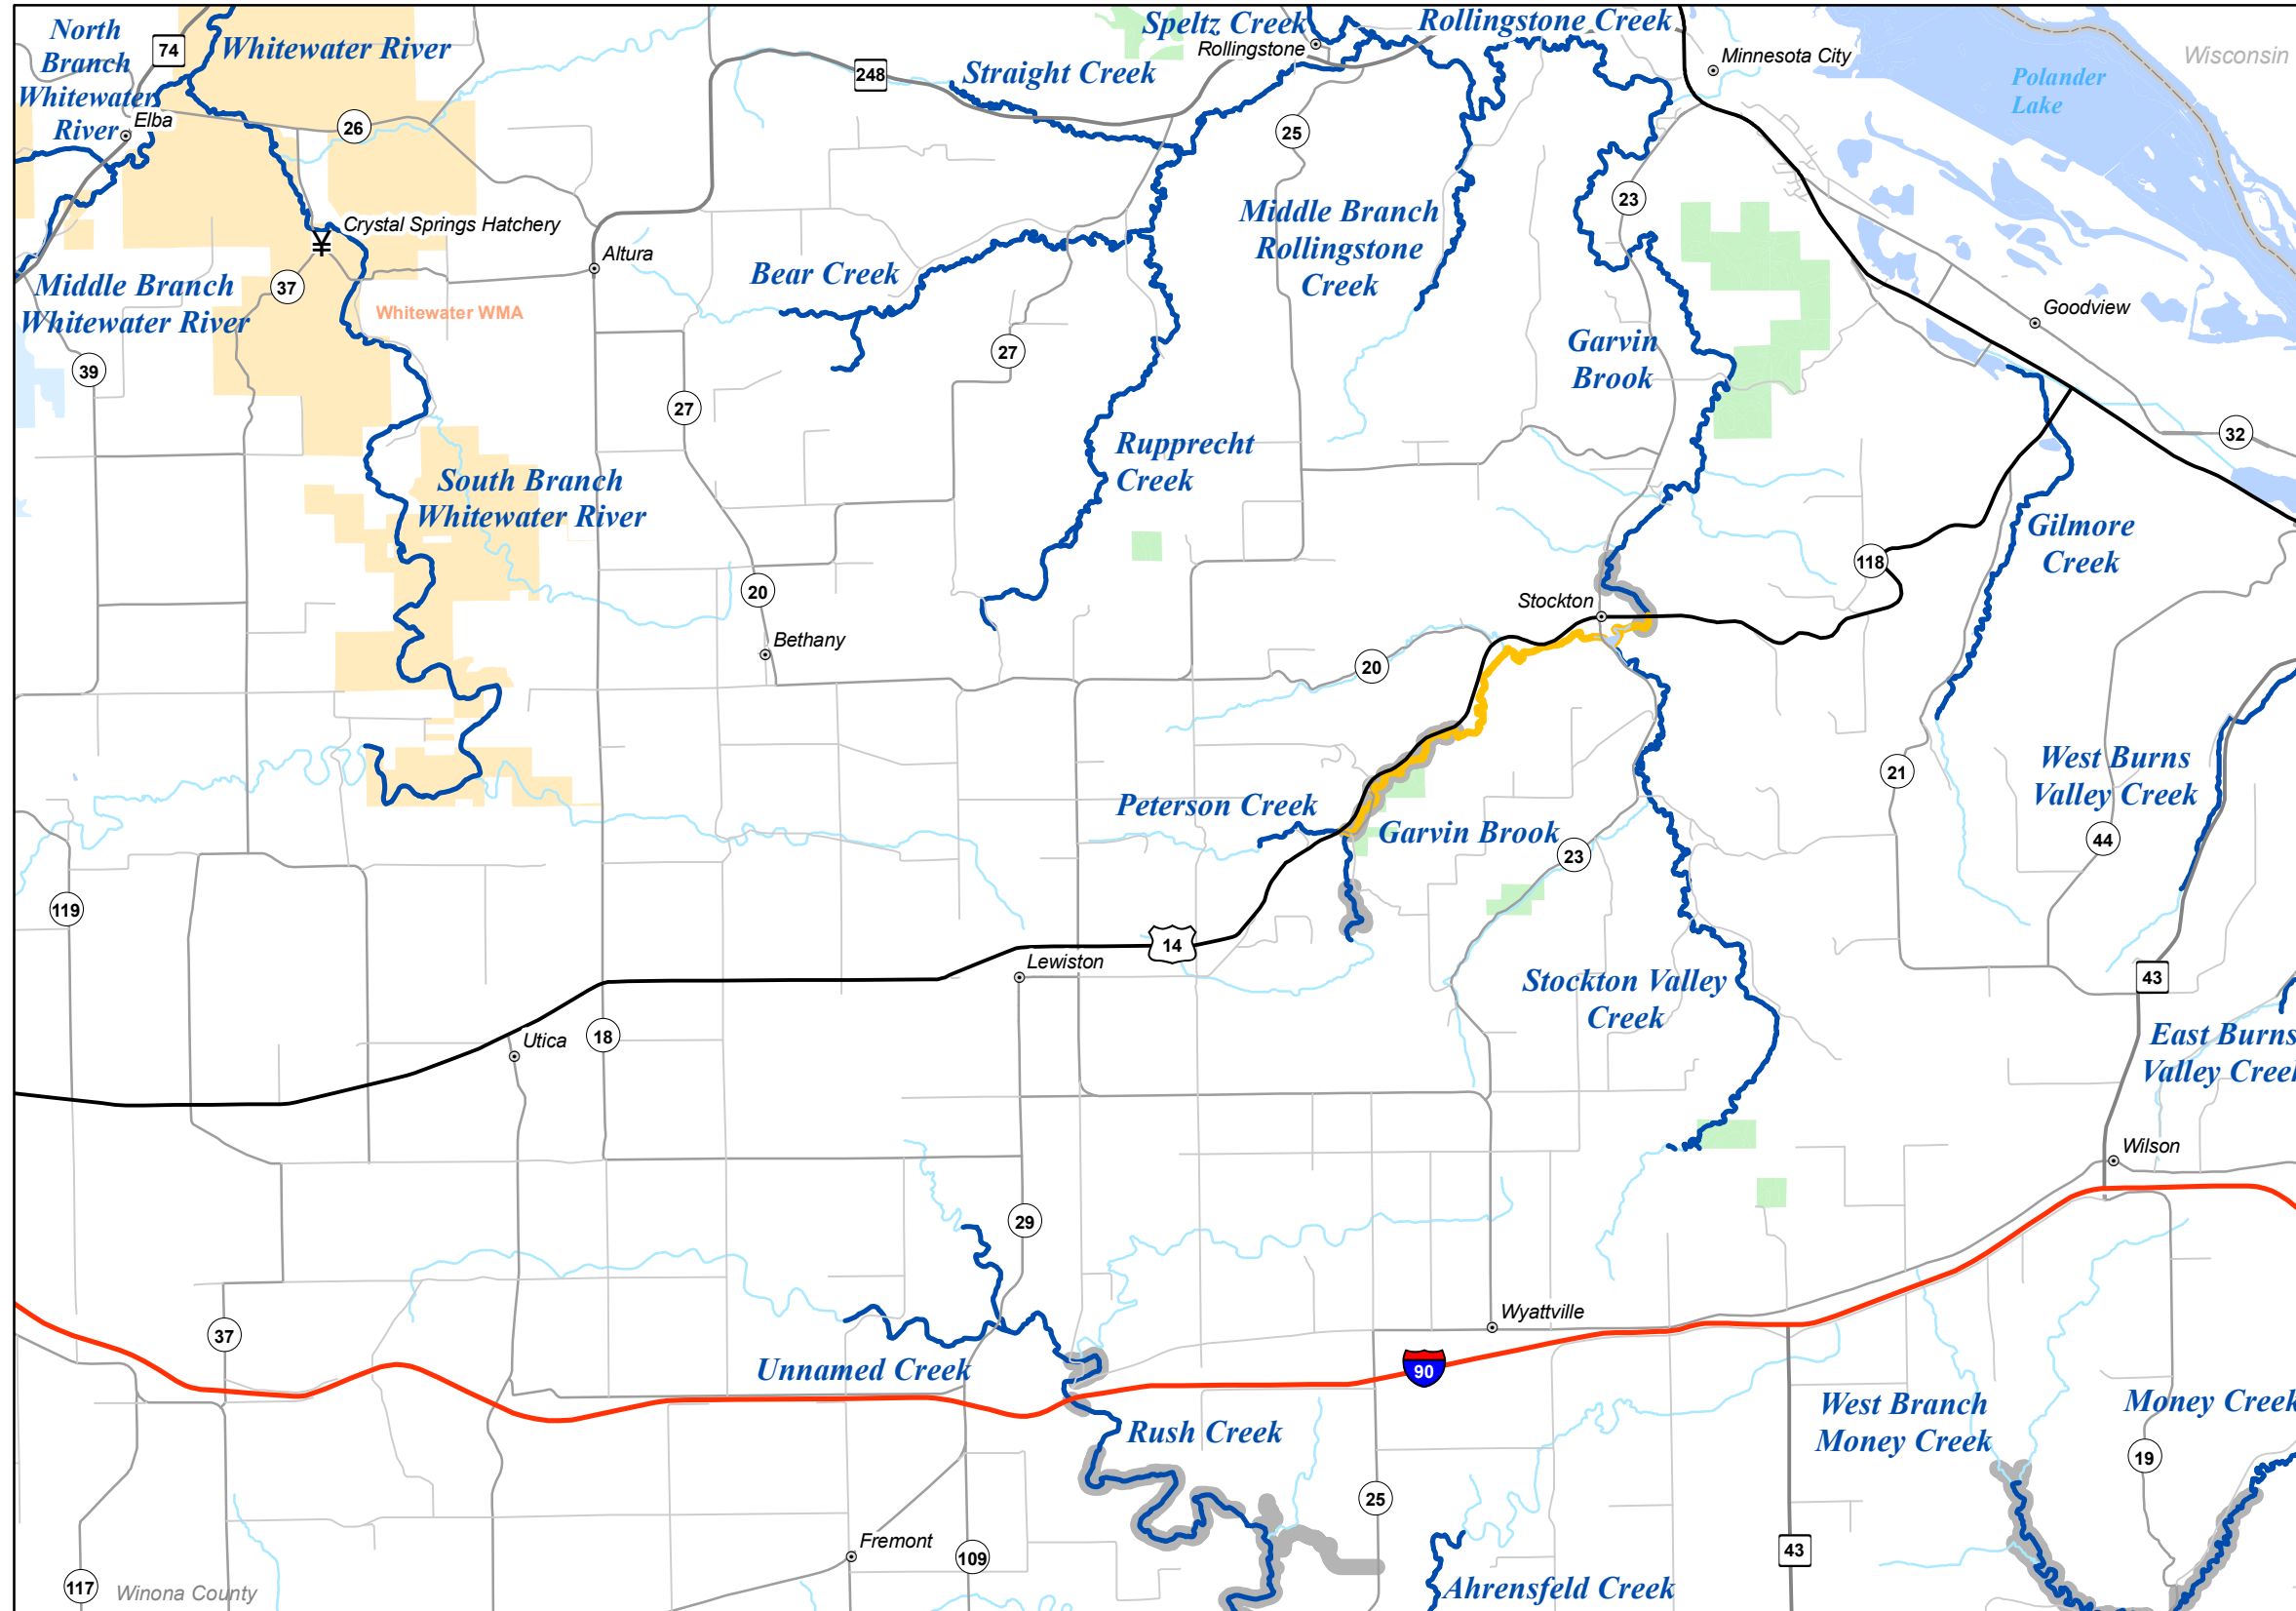

SE MAP 8

Legend

- Fisheries Offices
- Interstates
- Federal Highways
- State Highways
- County Roads
- Township Roads
- DNR Administered State Trails
- 12 to 16 Inch Protected Slot for All Trout (Artificial Lures or Flies Only)
- 12 to 16 Inch Protected Slot for All Trout (Bait Allowed)
- 12 Inch Minimum for Brook Trout, Bag Limit of 1 (Artificial Lures or Flies Only)
- Catch & Release for All Trout (Artificial Lures or Flies Only)
- Catch & Release for All Trout (Bait Allowed)
- Catch & Release for Brook Trout
- Fishable Trout Streams
- Streams
- Lakes
- Designated Trout Lakes
- Non Designated Trout Lakes**
- No Special Regulation
- Special Regulation - See Regulations Booklet
- Minnesota Valley Wildlife Refuge
- State Park Boundary
- Wildlife Management Areas - Publicly Accessible
- Scientific and Natural Area Boundaries
- Forestry Land
- Fishing Easements or Public Land
- Military Bases
- County Boundaries