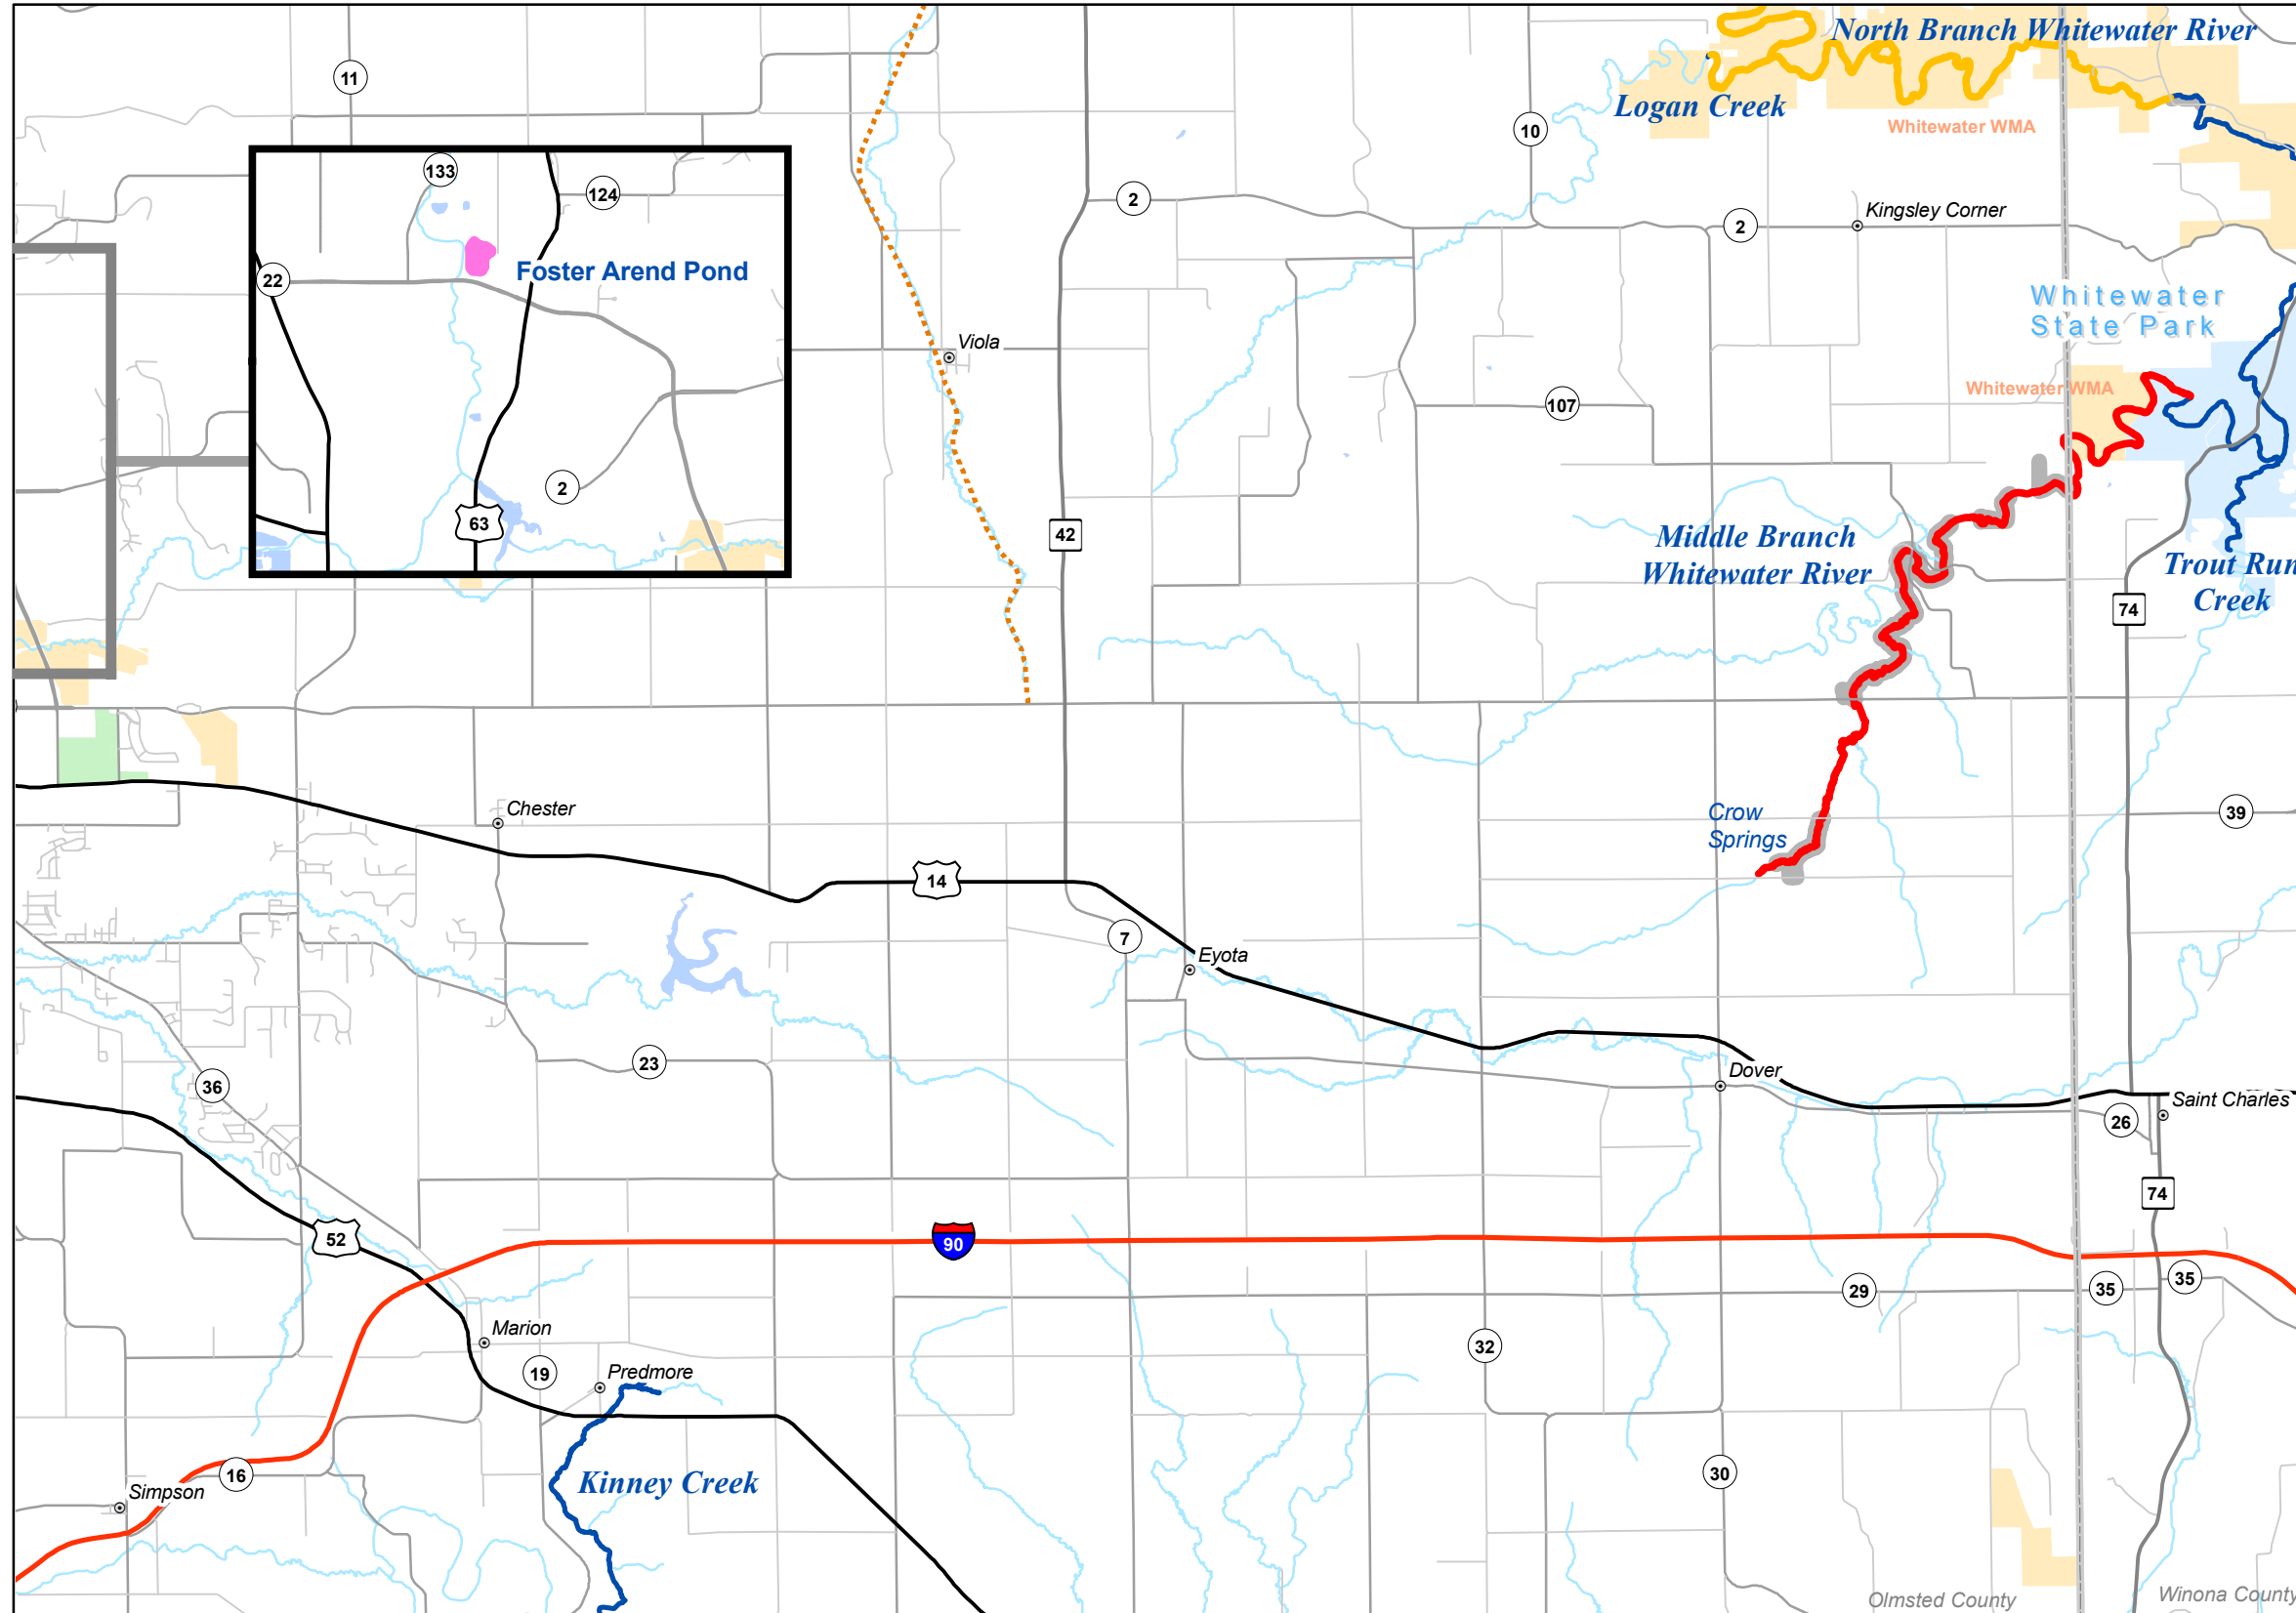

# SE MAP 7

### Legend

- Fisheries Offices
- Interstates
- Federal Highways
- State Highways
- County Roads
- Township Roads
- DNR Administered State Trails
- 12 to 16 Inch Protected Slot for All Trout (Artificial Lures or Flies Only)
- 12 to 16 Inch Protected Slot for All Trout (Bait Allowed)
- 12 Inch Minimum for Brook Trout, Bag Limit of 1 (Artificial Lures or Flies Only)
- Catch & Release for All Trout (Artificial Lures or Flies Only)
- Catch & Release for All Trout (Bait Allowed)
- Catch & Release for Brook Trout
- Fishable Trout Streams
- Streams
- Lakes
- Designated Trout Lakes
- Non Designated Trout Lakes**
- No Special Regulation
- Special Regulation - See Regulations Booklet
- Minnesota Valley Wildlife Refuge
- State Park Boundary
- Wildlife Management Areas - Publicly Accessible
- Scientific and Natural Area Boundaries
- Forestry Land
- Fishing Easements or Public Land
- Military Bases
- County Boundaries