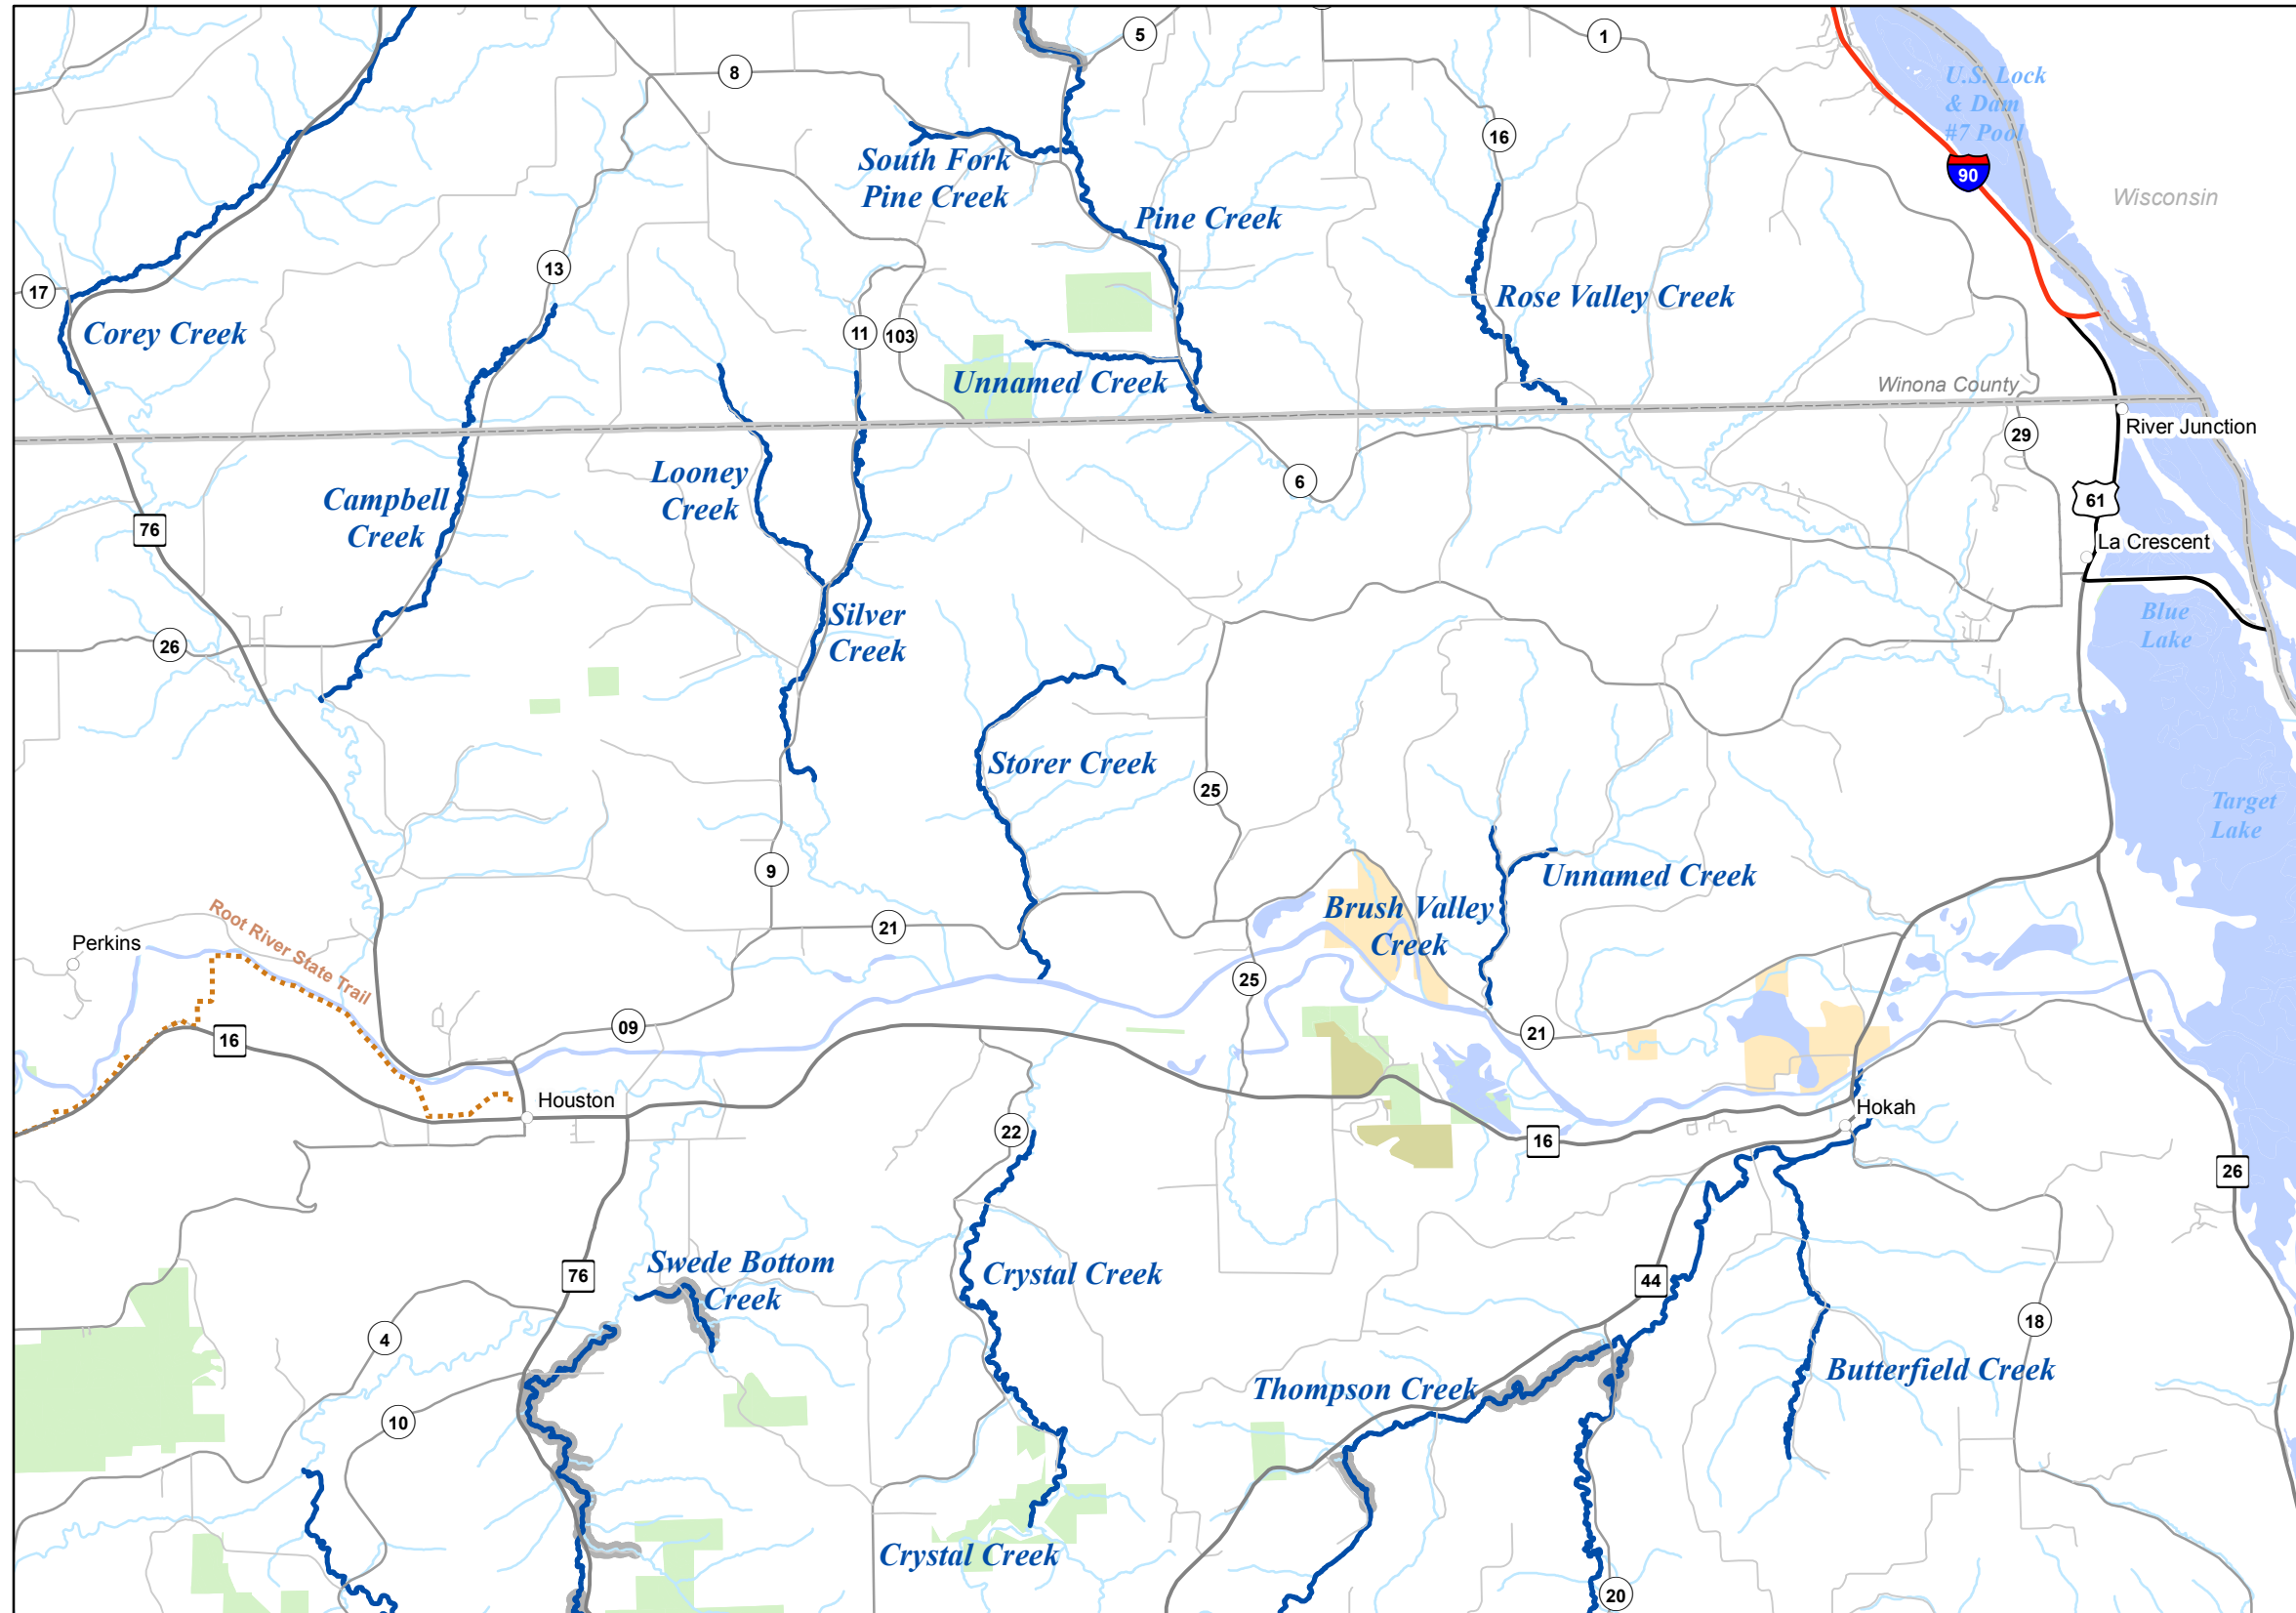

SEMAP 6

Legend

- Fisheries Offices
- Interstates
- Federal Highways
- State Highways
- County Roads
- Township Roads
- DNR Administered State Trails
- 12 to 16 Inch Protected Slot for All Trout (Artificial Lures or Flies Only)
- 12 to 16 Inch Protected Slot for All Trout (Bait Allowed)
- 12 Inch Minimum for Brook Trout, Bag Limit of 1 (Artificial Lures or Flies Only)
- Catch & Release for All Trout (Artificial Lures or Flies Only)
- Catch & Release for All Trout (Bait Allowed)
- Catch & Release for Brook Trout
- Fishable Trout Streams
- Streams
- Lakes
- Designated Trout Lakes
- Non Designated Trout Lakes**
- No Special Regulation
- Special Regulation - See Regulations Booklet
- Minnesota Valley Wildlife Refuge
- State Park Boundary
- Wildlife Management Areas - Publicly Accessable
- Scientific and Natural Area Boundaries
- Forestry Land
- Fishing Easements or Public Land
- Military Bases
- County Boundaries