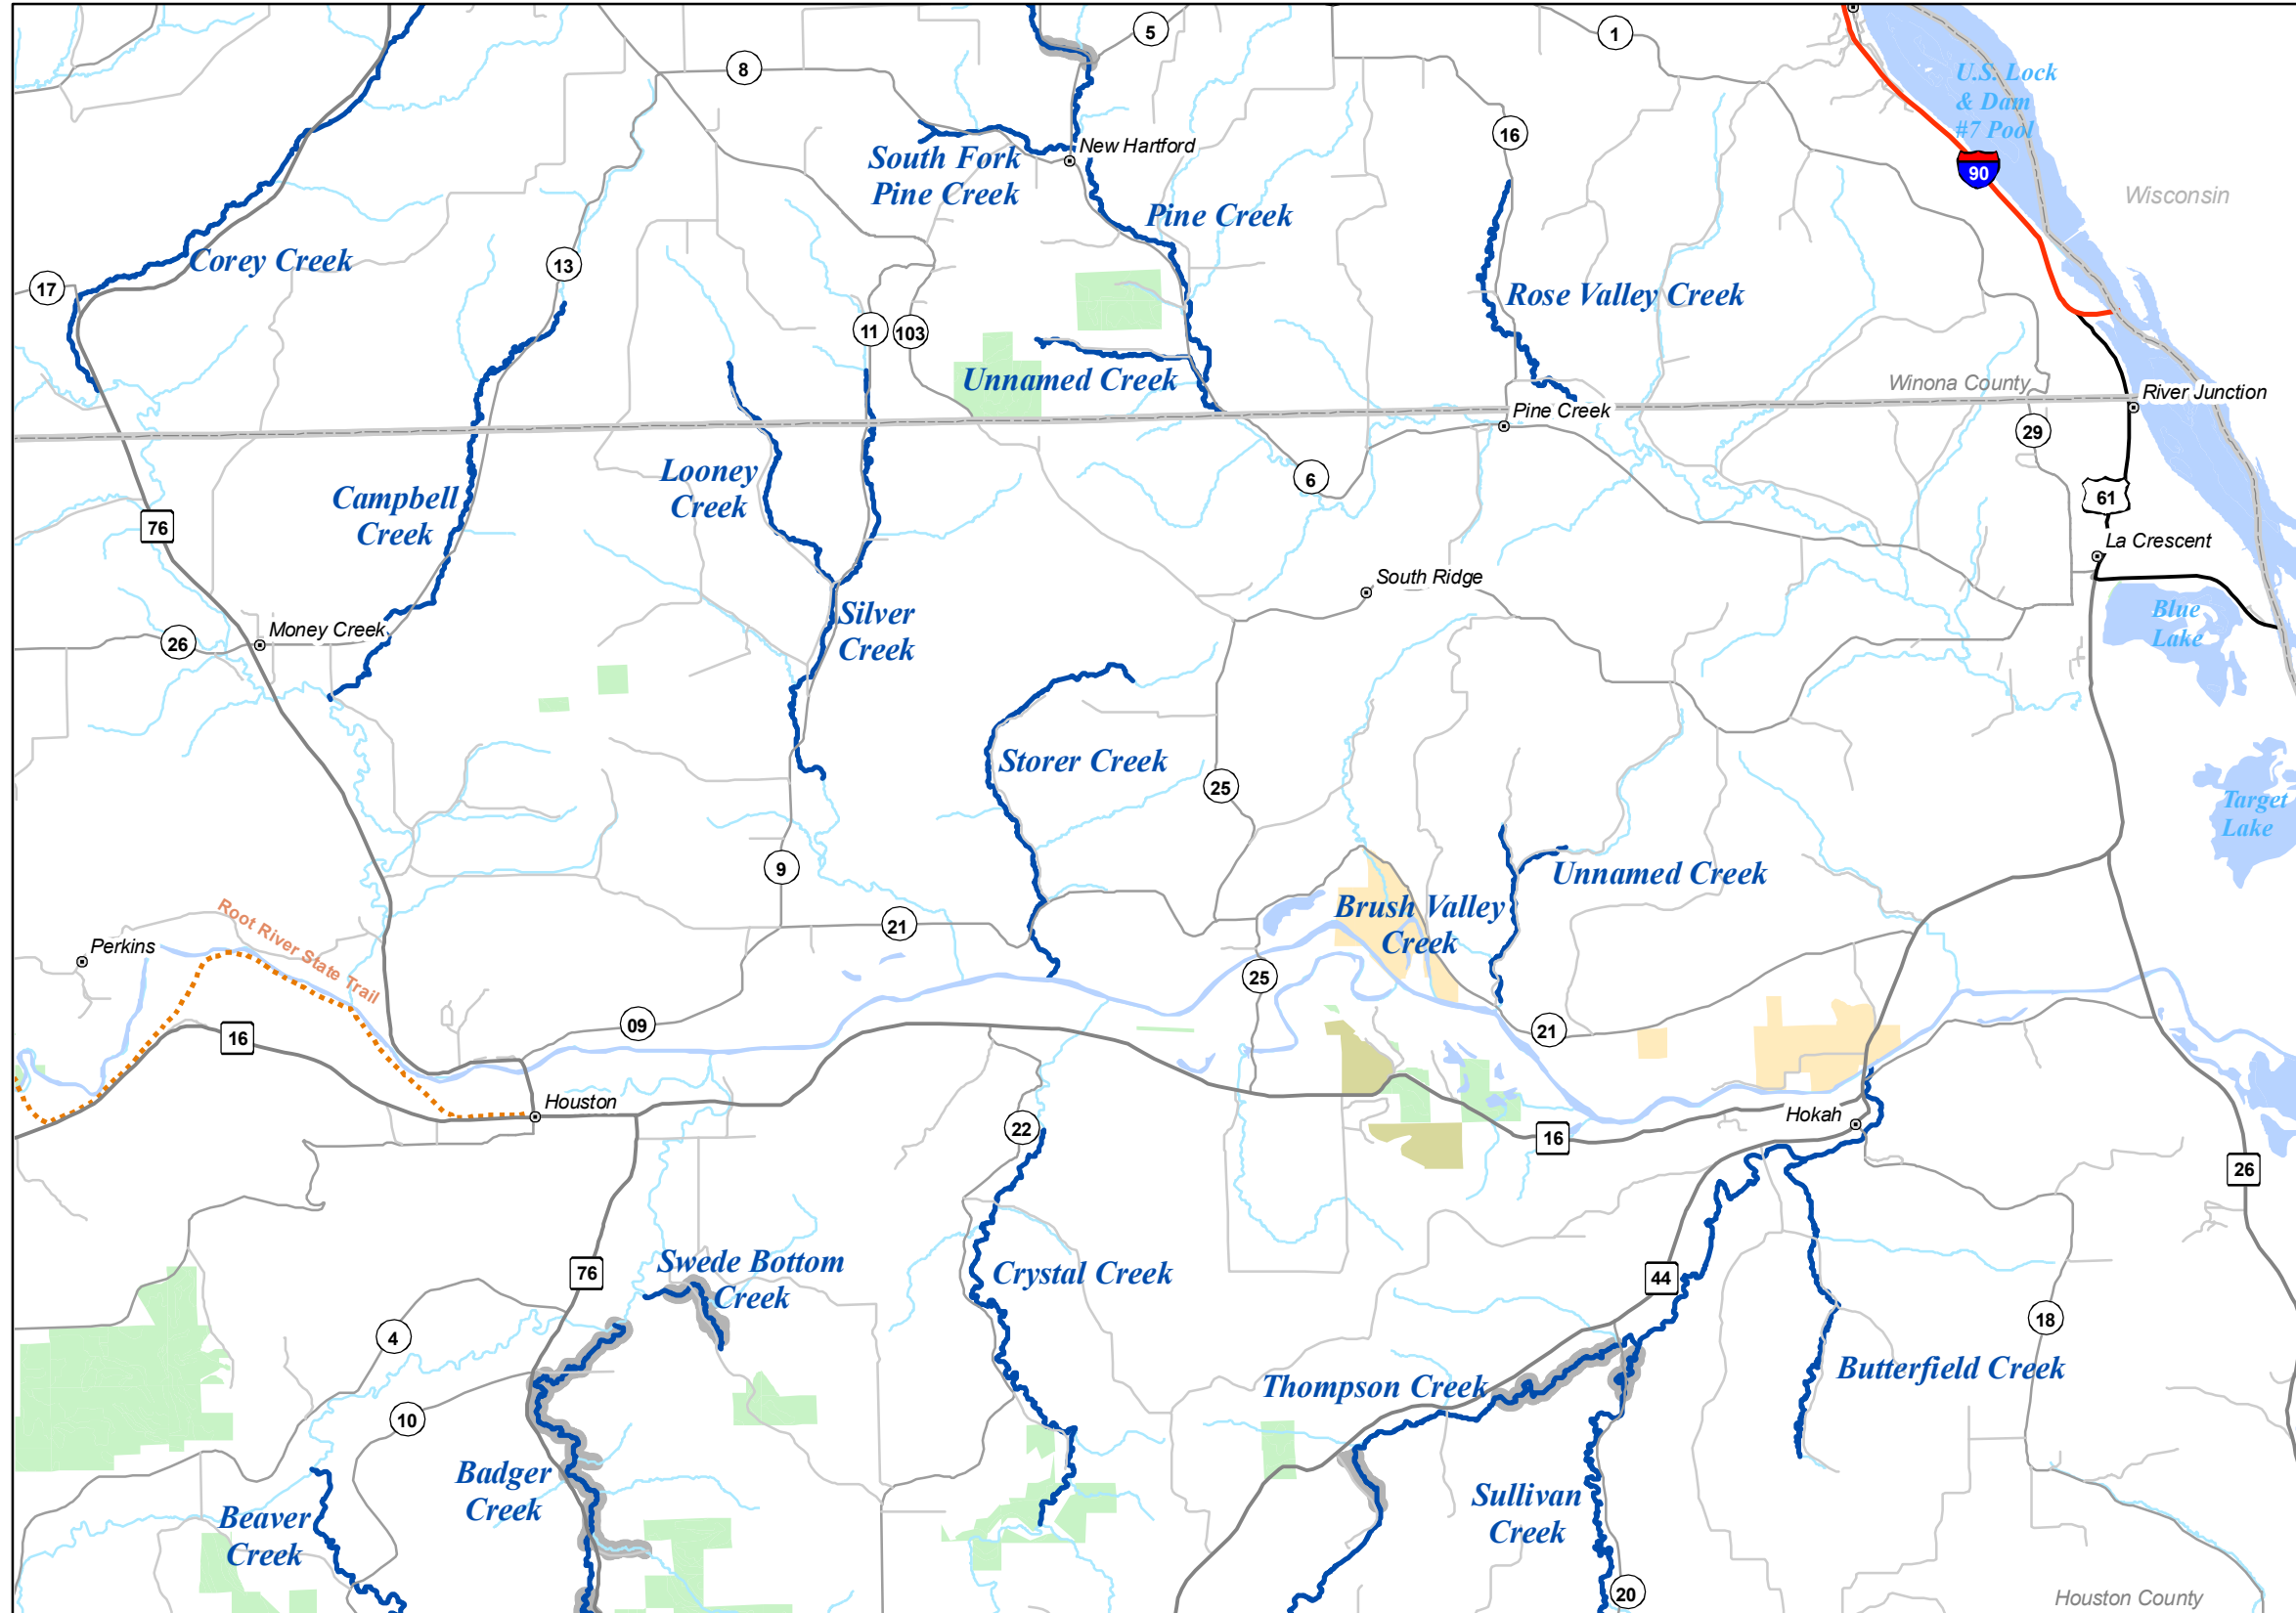

SE MAP 6

Legend

- Fisheries Offices
- Interstates
- Federal Highways
- State Highways
- County Roads
- Township Roads
- DNR Administered State Trails
- 12 to 16 Inch Protected Slot for All Trout (Artificial Lures or Flies Only)
- 12 to 16 Inch Protected Slot for All Trout (Bait Allowed)
- 12 Inch Minimum for Brook Trout, Bag Limit of 1 (Artificial Lures or Flies Only)
- Catch & Release for All Trout (Artificial Lures or Flies Only)
- Catch & Release for All Trout (Bait Allowed)
- Catch & Release for Brook Trout
- Fishable Trout Streams
- Streams
- Lakes
- Designated Trout Lakes
- Non Designated Trout Lakes**
- No Special Regulation
- Special Regulation - See Regulations Booklet
- Minnesota Valley Wildlife Refuge
- State Park Boundary
- Wildlife Management Areas - Publicly Accessible
- Scientific and Natural Area Boundaries
- Forestry Land
- Fishing Easements or Public Land
- Military Bases
- County Boundaries