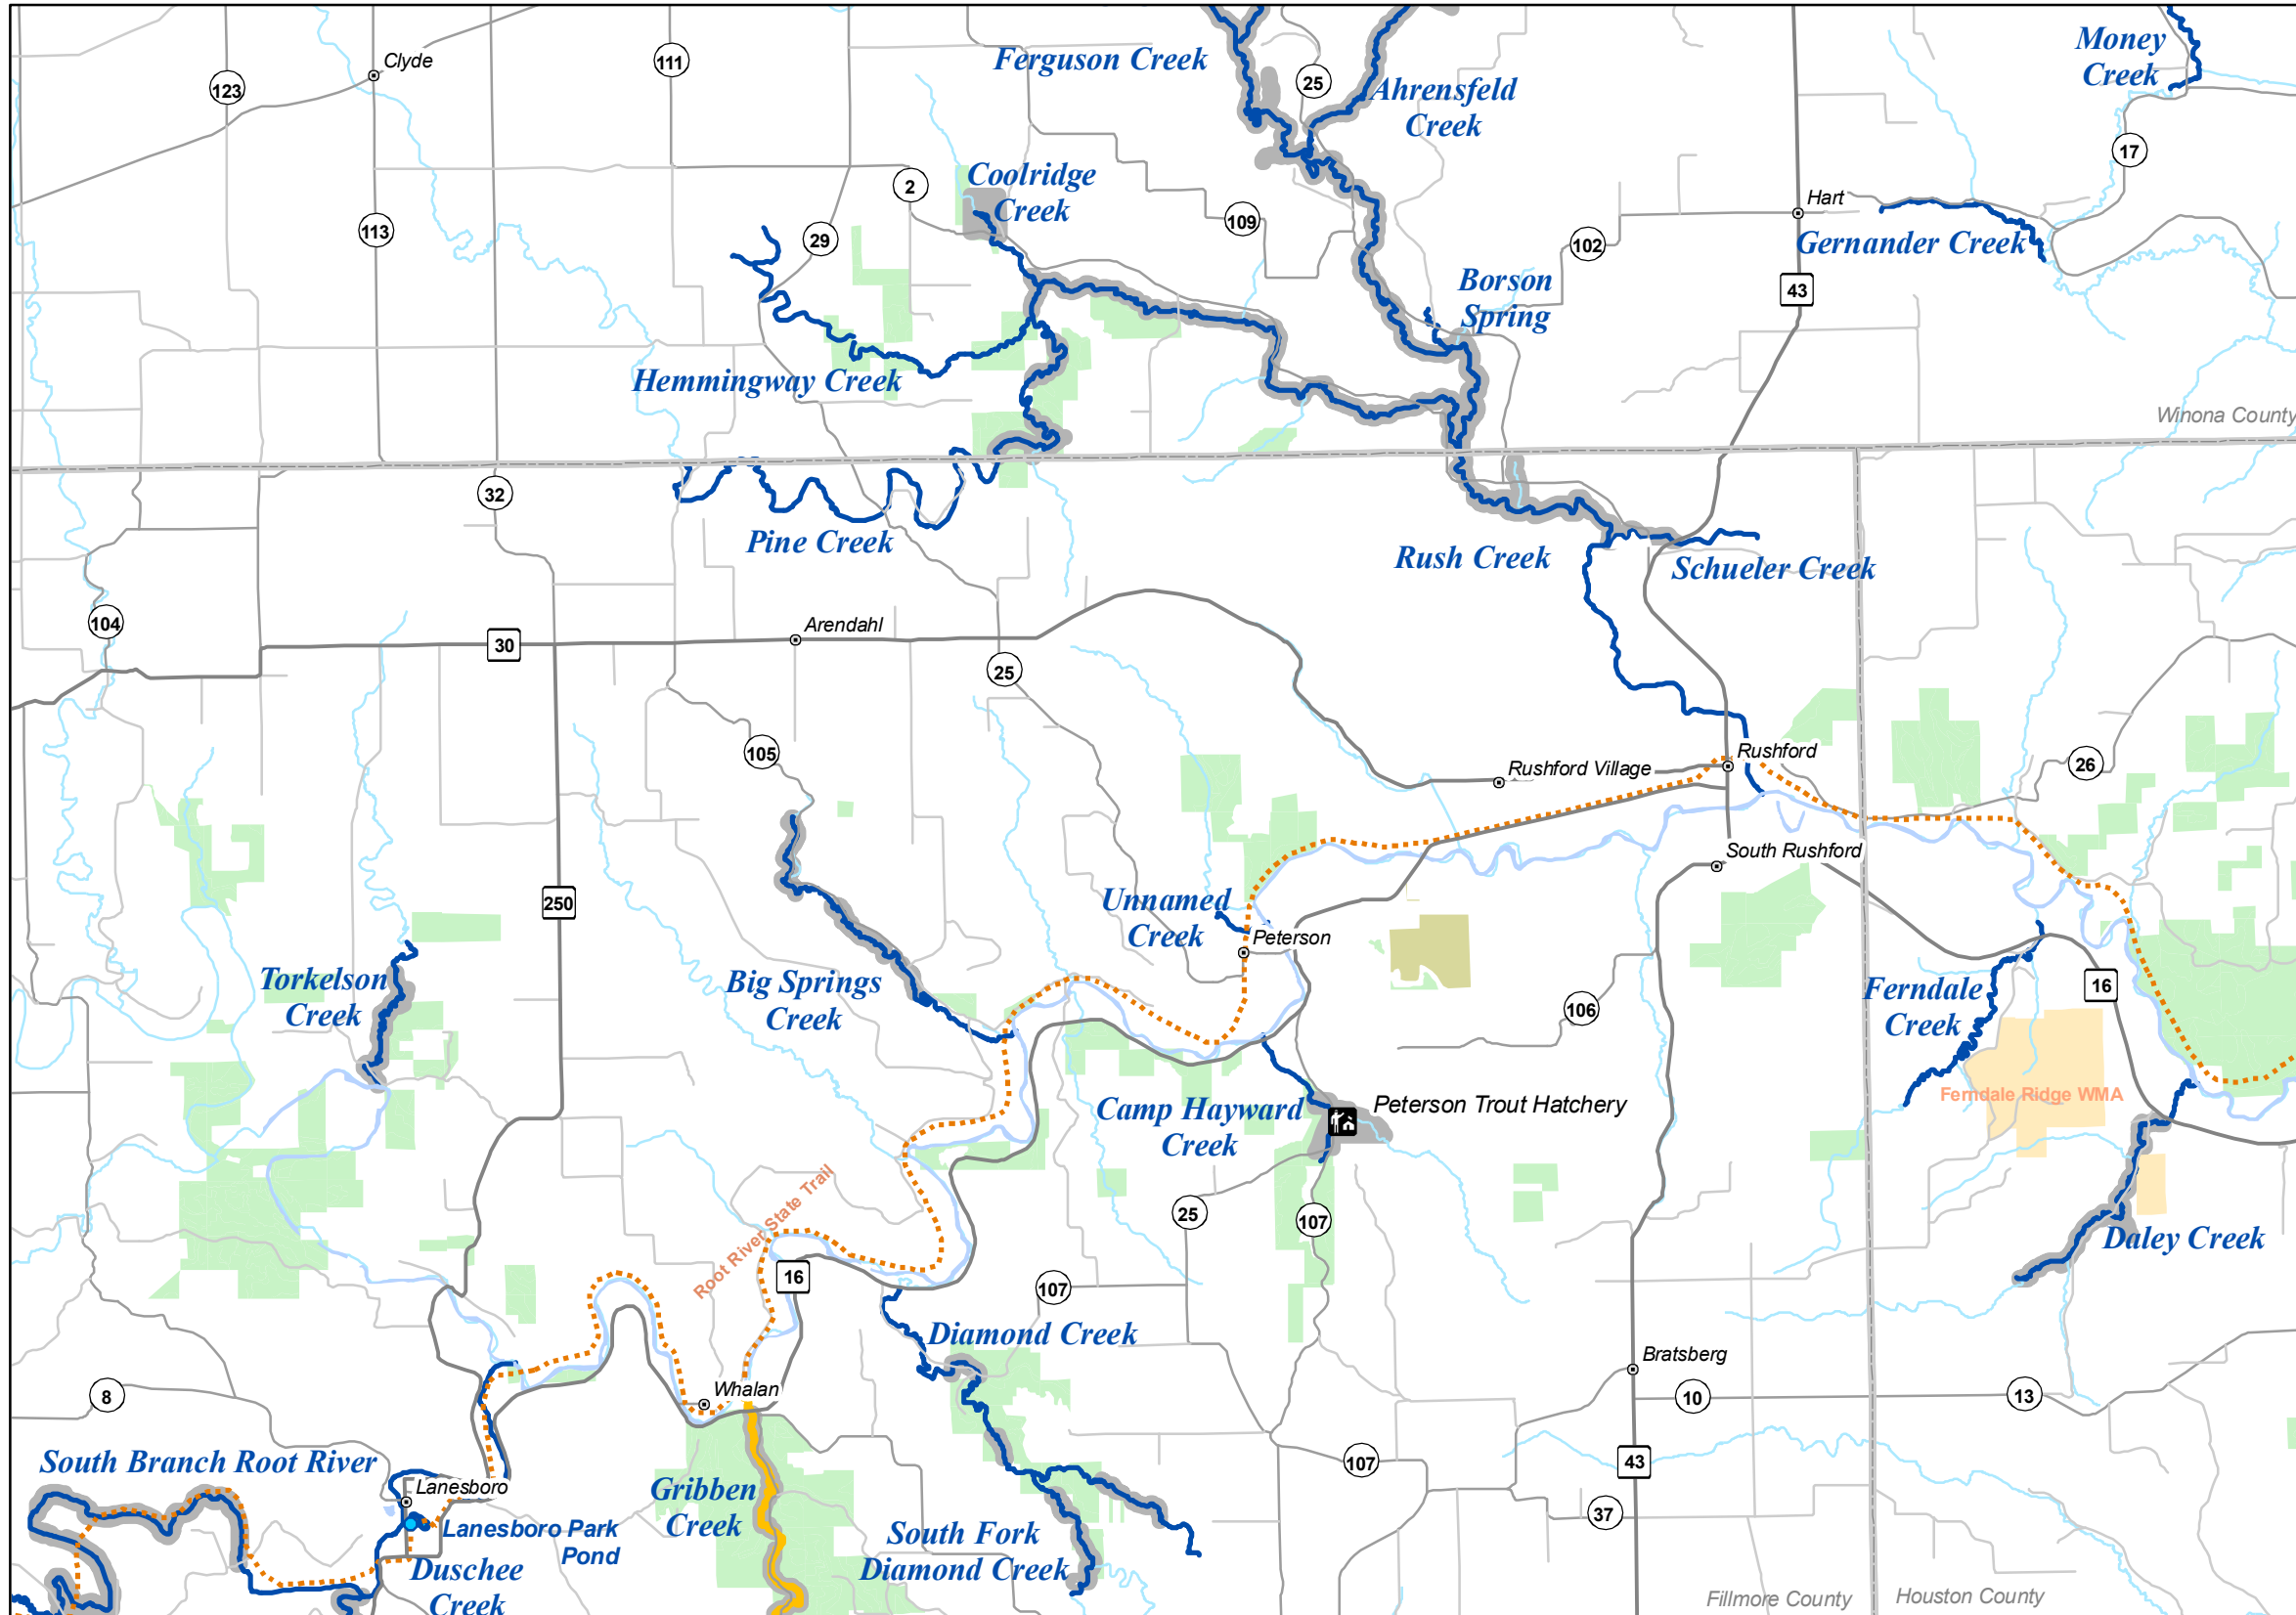

SE MAP 5

Legend

- Fisheries Offices
- Interstates
- Federal Highways
- State Highways
- County Roads
- Township Roads
- DNR Administered State Trails
- 12 to 16 Inch Protected Slot for All Trout (Artificial Lures or Flies Only)
- 12 to 16 Inch Protected Slot for All Trout (Bait Allowed)
- 12 Inch Minimum for Brook Trout, Bag Limit of 1 (Artificial Lures or Flies Only)
- Catch & Release for All Trout (Artificial Lures or Flies Only)
- Catch & Release for All Trout (Bait Allowed)
- Catch & Release for Brook Trout
- Fishable Trout Streams
- Streams
- Lakes
- Designated Trout Lakes
- Non Designated Trout Lakes**
- No Special Regulation
- Special Regulation - See Regulations Booklet
- Minnesota Valley Wildlife Refuge
- State Park Boundary
- Wildlife Management Areas - Publicly Accessible
- Scientific and Natural Area Boundaries
- Forestry Land
- Fishing Easements or Public Land
- Military Bases
- County Boundaries