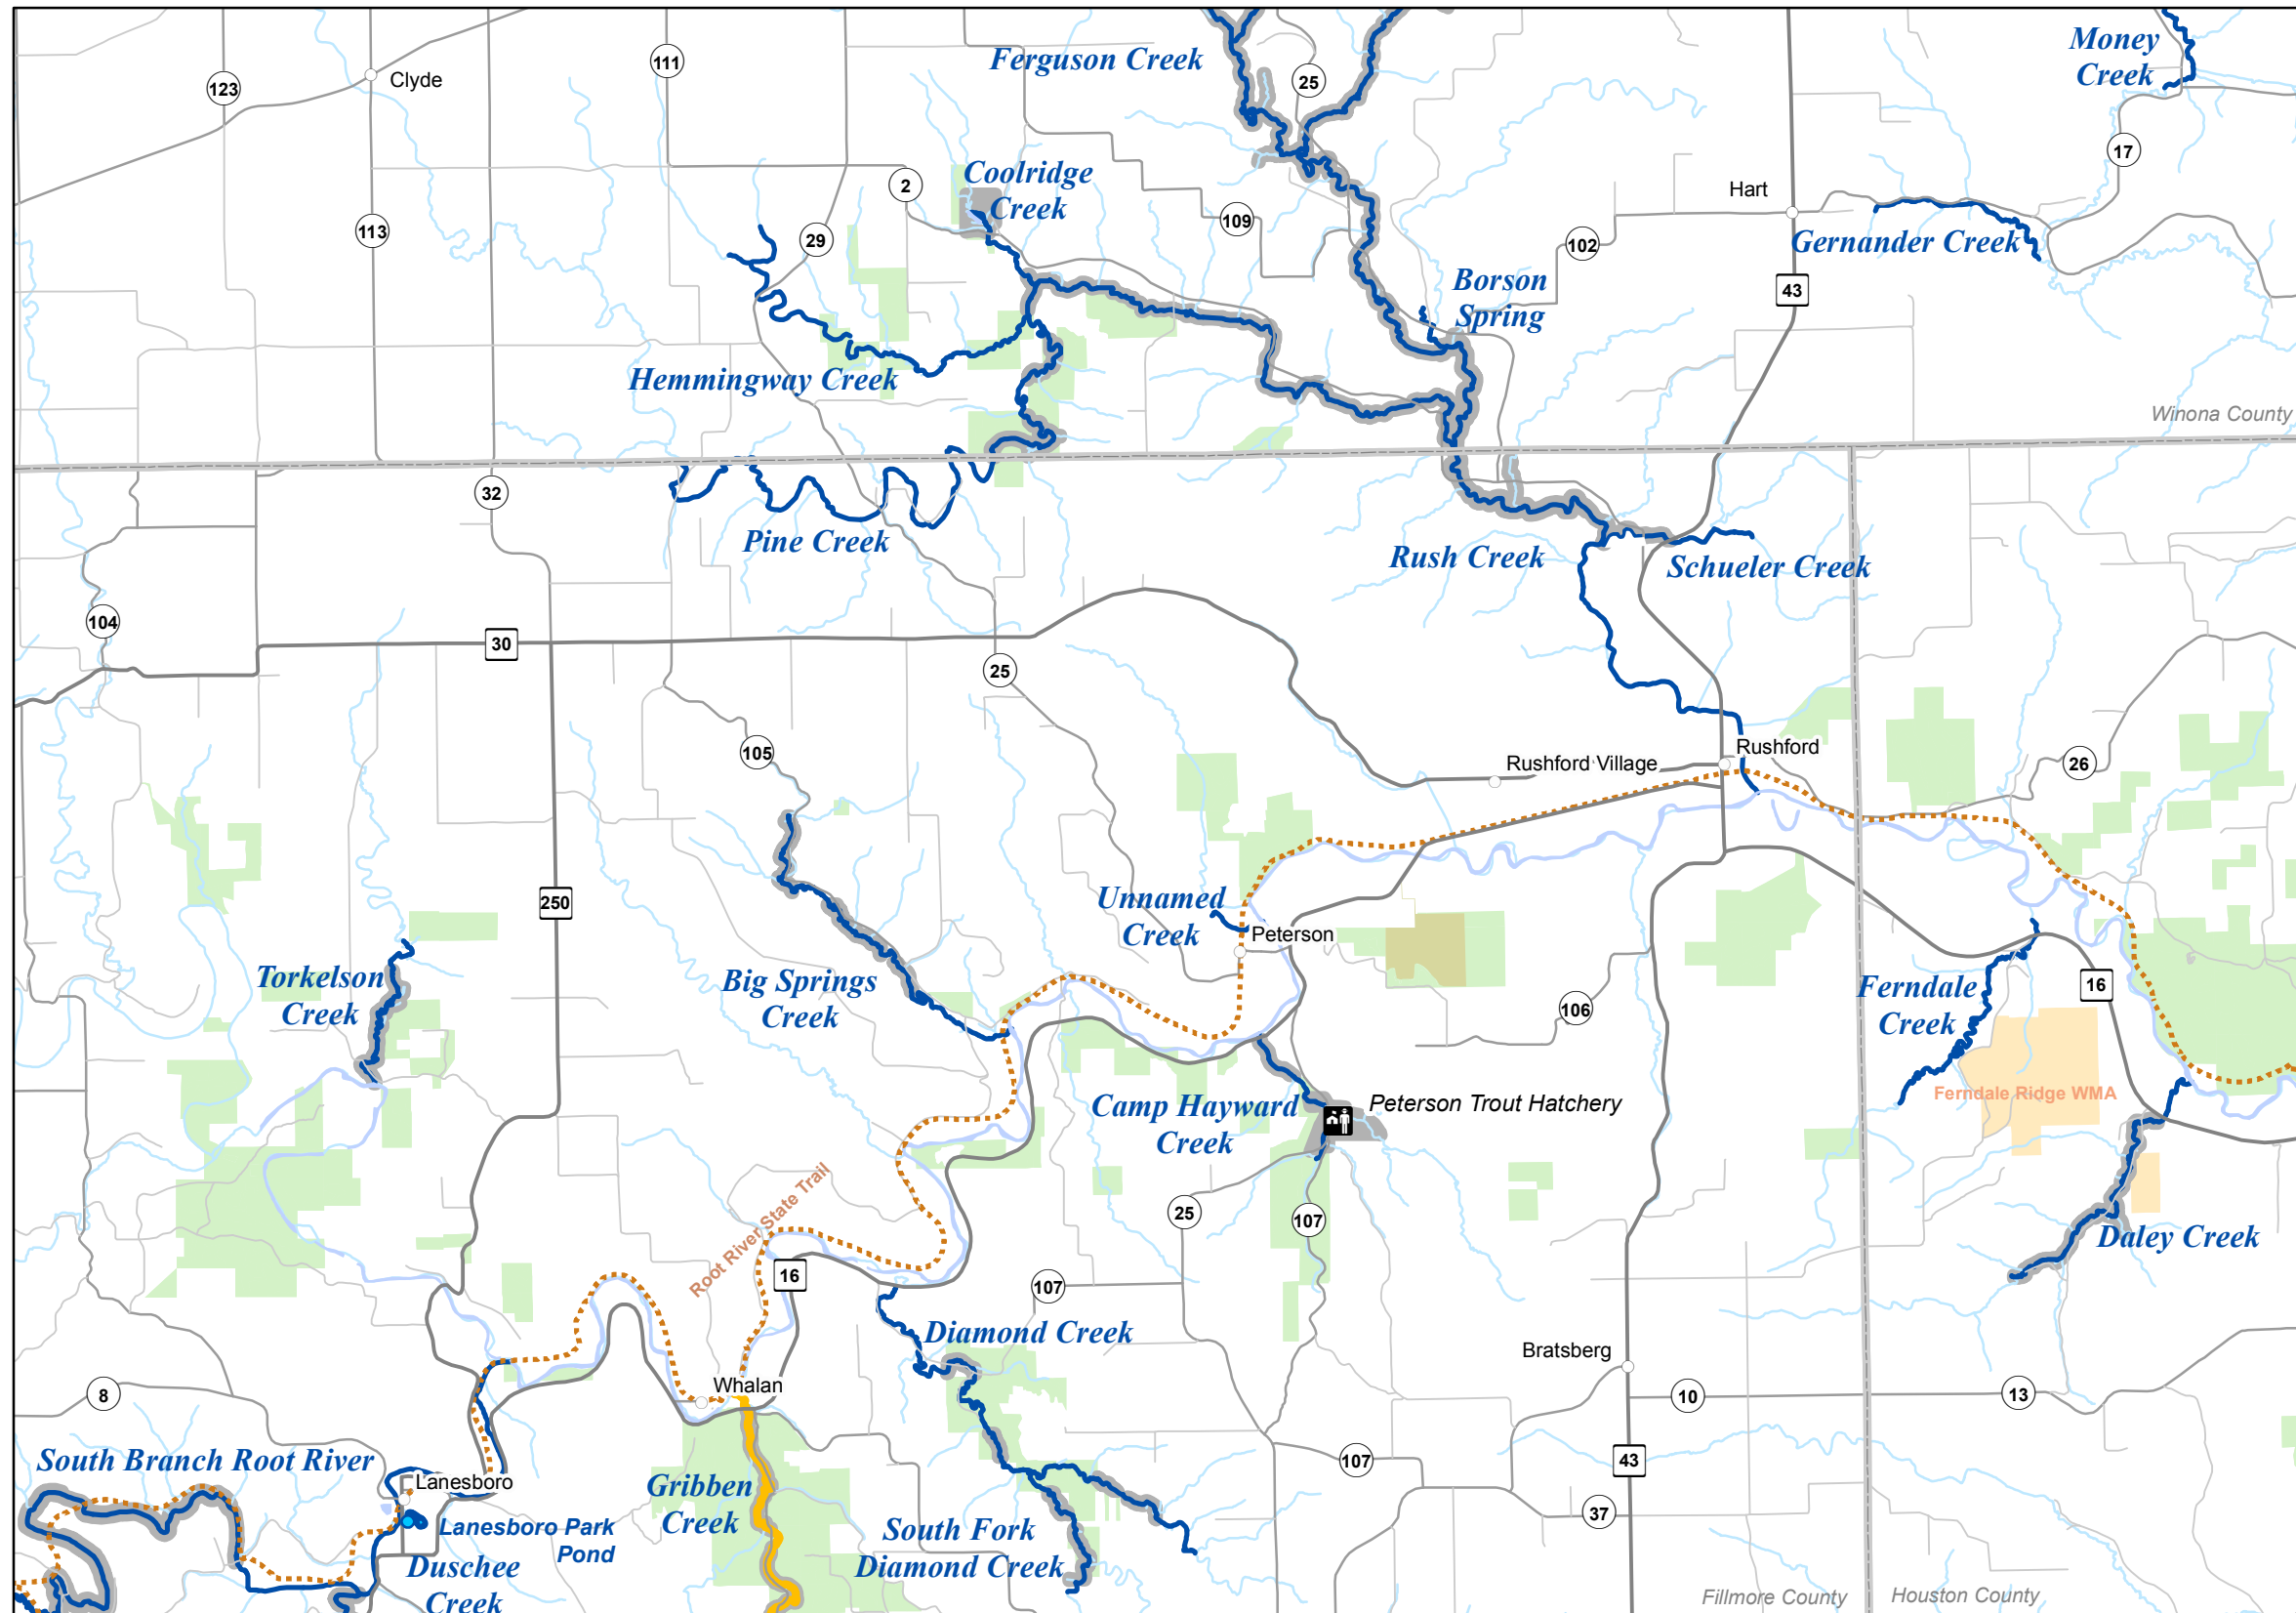

SEMAP 5

Legend

- Fisheries Offices
- Interstates
- Federal Highways
- State Highways
- County Roads
- Township Roads
- DNR Administered State Trails
- 12 to 16 Inch Protected Slot for All Trout (Artificial Lures or Flies Only)
- 12 to 16 Inch Protected Slot for All Trout (Bait Allowed)
- 12 Inch Minimum for Brook Trout, Bag Limit of 1 (Artificial Lures or Flies Only)
- Catch & Release for All Trout (Artificial Lures or Flies Only)
- Catch & Release for All Trout (Bait Allowed)
- Catch & Release for Brook Trout
- Fishable Trout Streams
- Streams
- Lakes
- Designated Trout Lakes
- Non Designated Trout Lakes**
- No Special Regulation
- Special Regulation - See Regulations Booklet
- Minnesota Valley Wildlife Refuge
- State Park Boundary
- Wildlife Management Areas - Publicly Accessible
- Scientific and Natural Area Boundaries
- Forestry Land
- Fishing Easements or Public Land
- Military Bases
- County Boundaries