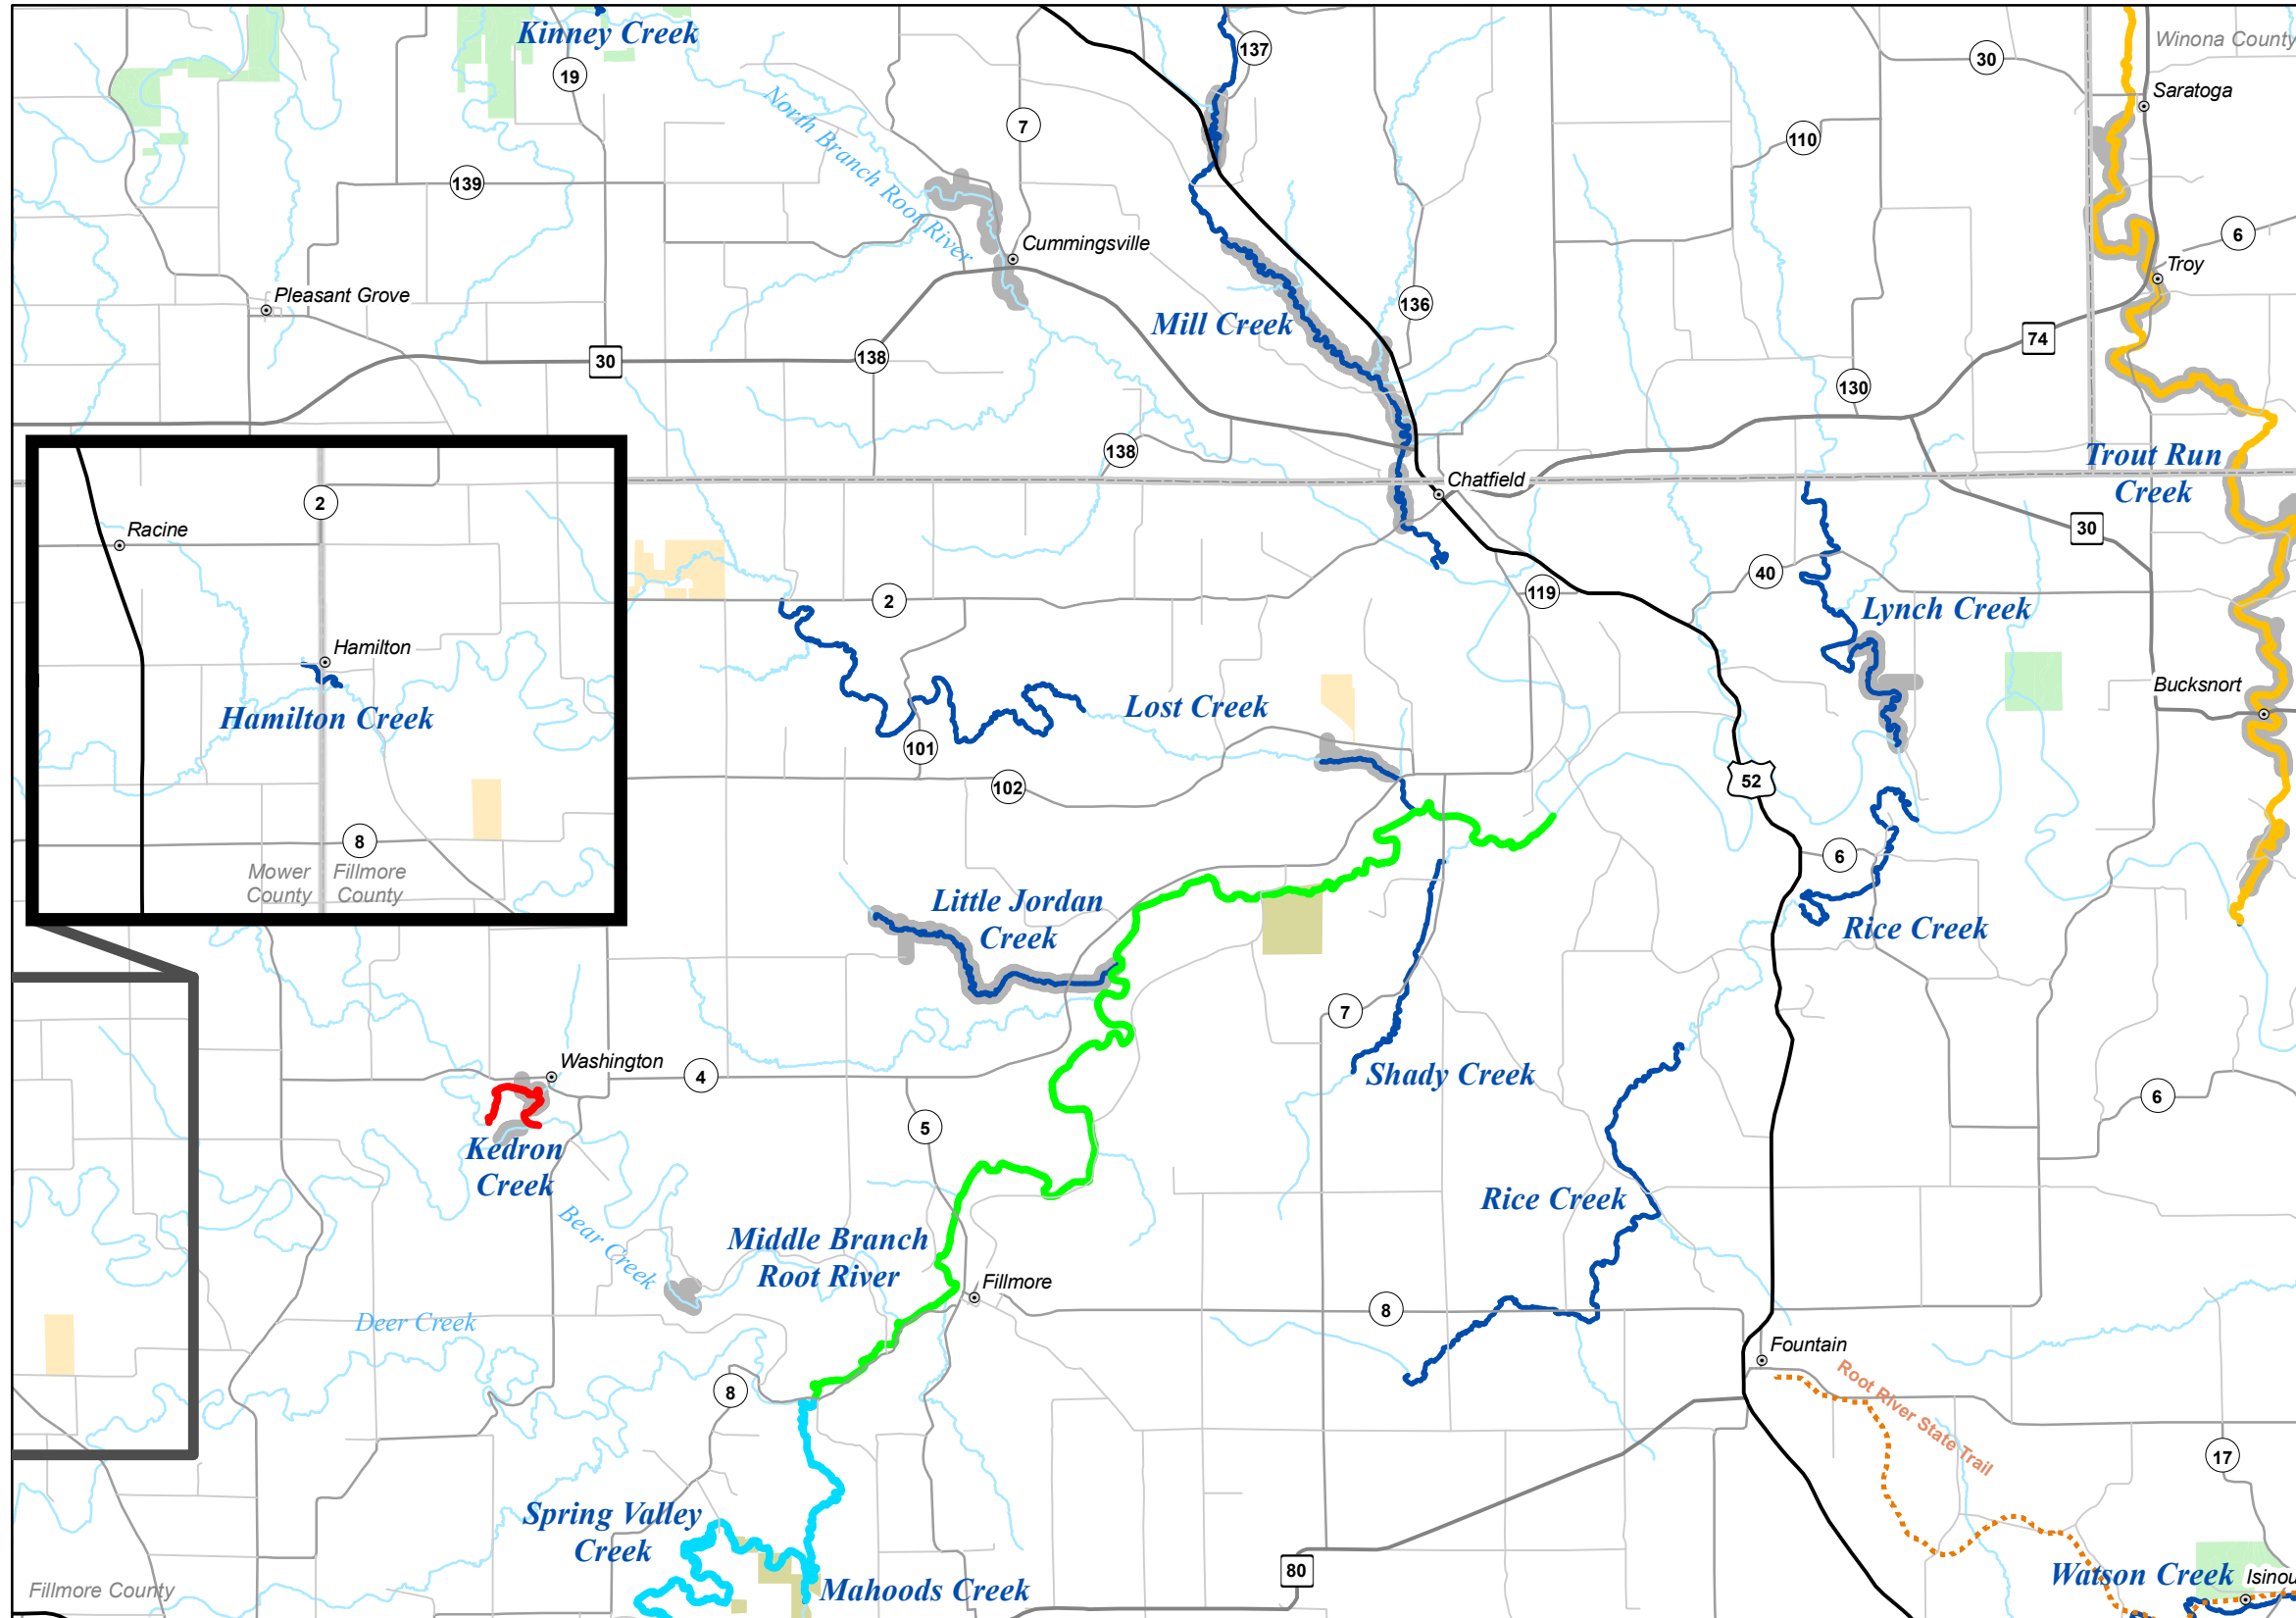

SE MAP 4

Legend

- Fisheries Offices
- Interstates
- Federal Highways
- State Highways
- County Roads
- Township Roads
- DNR Administered State Trails
- 12 to 16 Inch Protected Slot for All Trout (Artificial Lures or Flies Only)
- 12 to 16 Inch Protected Slot for All Trout (Bait Allowed)
- 12 Inch Minimum for Brook Trout, Bag Limit of 1 (Artificial Lures or Flies Only)
- Catch & Release for All Trout (Artificial Lures or Flies Only)
- Catch & Release for All Trout (Bait Allowed)
- Catch & Release for Brook Trout
- Fishable Trout Streams
- Streams
- Lakes
- Designated Trout Lakes
- Non Designated Trout Lakes**
- No Special Regulation
- Special Regulation - See Regulations Booklet
- Minnesota Valley Wildlife Refuge
- State Park Boundary
- Wildlife Management Areas - Publicly Accessible
- Scientific and Natural Area Boundaries
- Forestry Land
- Fishing Easements or Public Land
- Military Bases
- County Boundaries