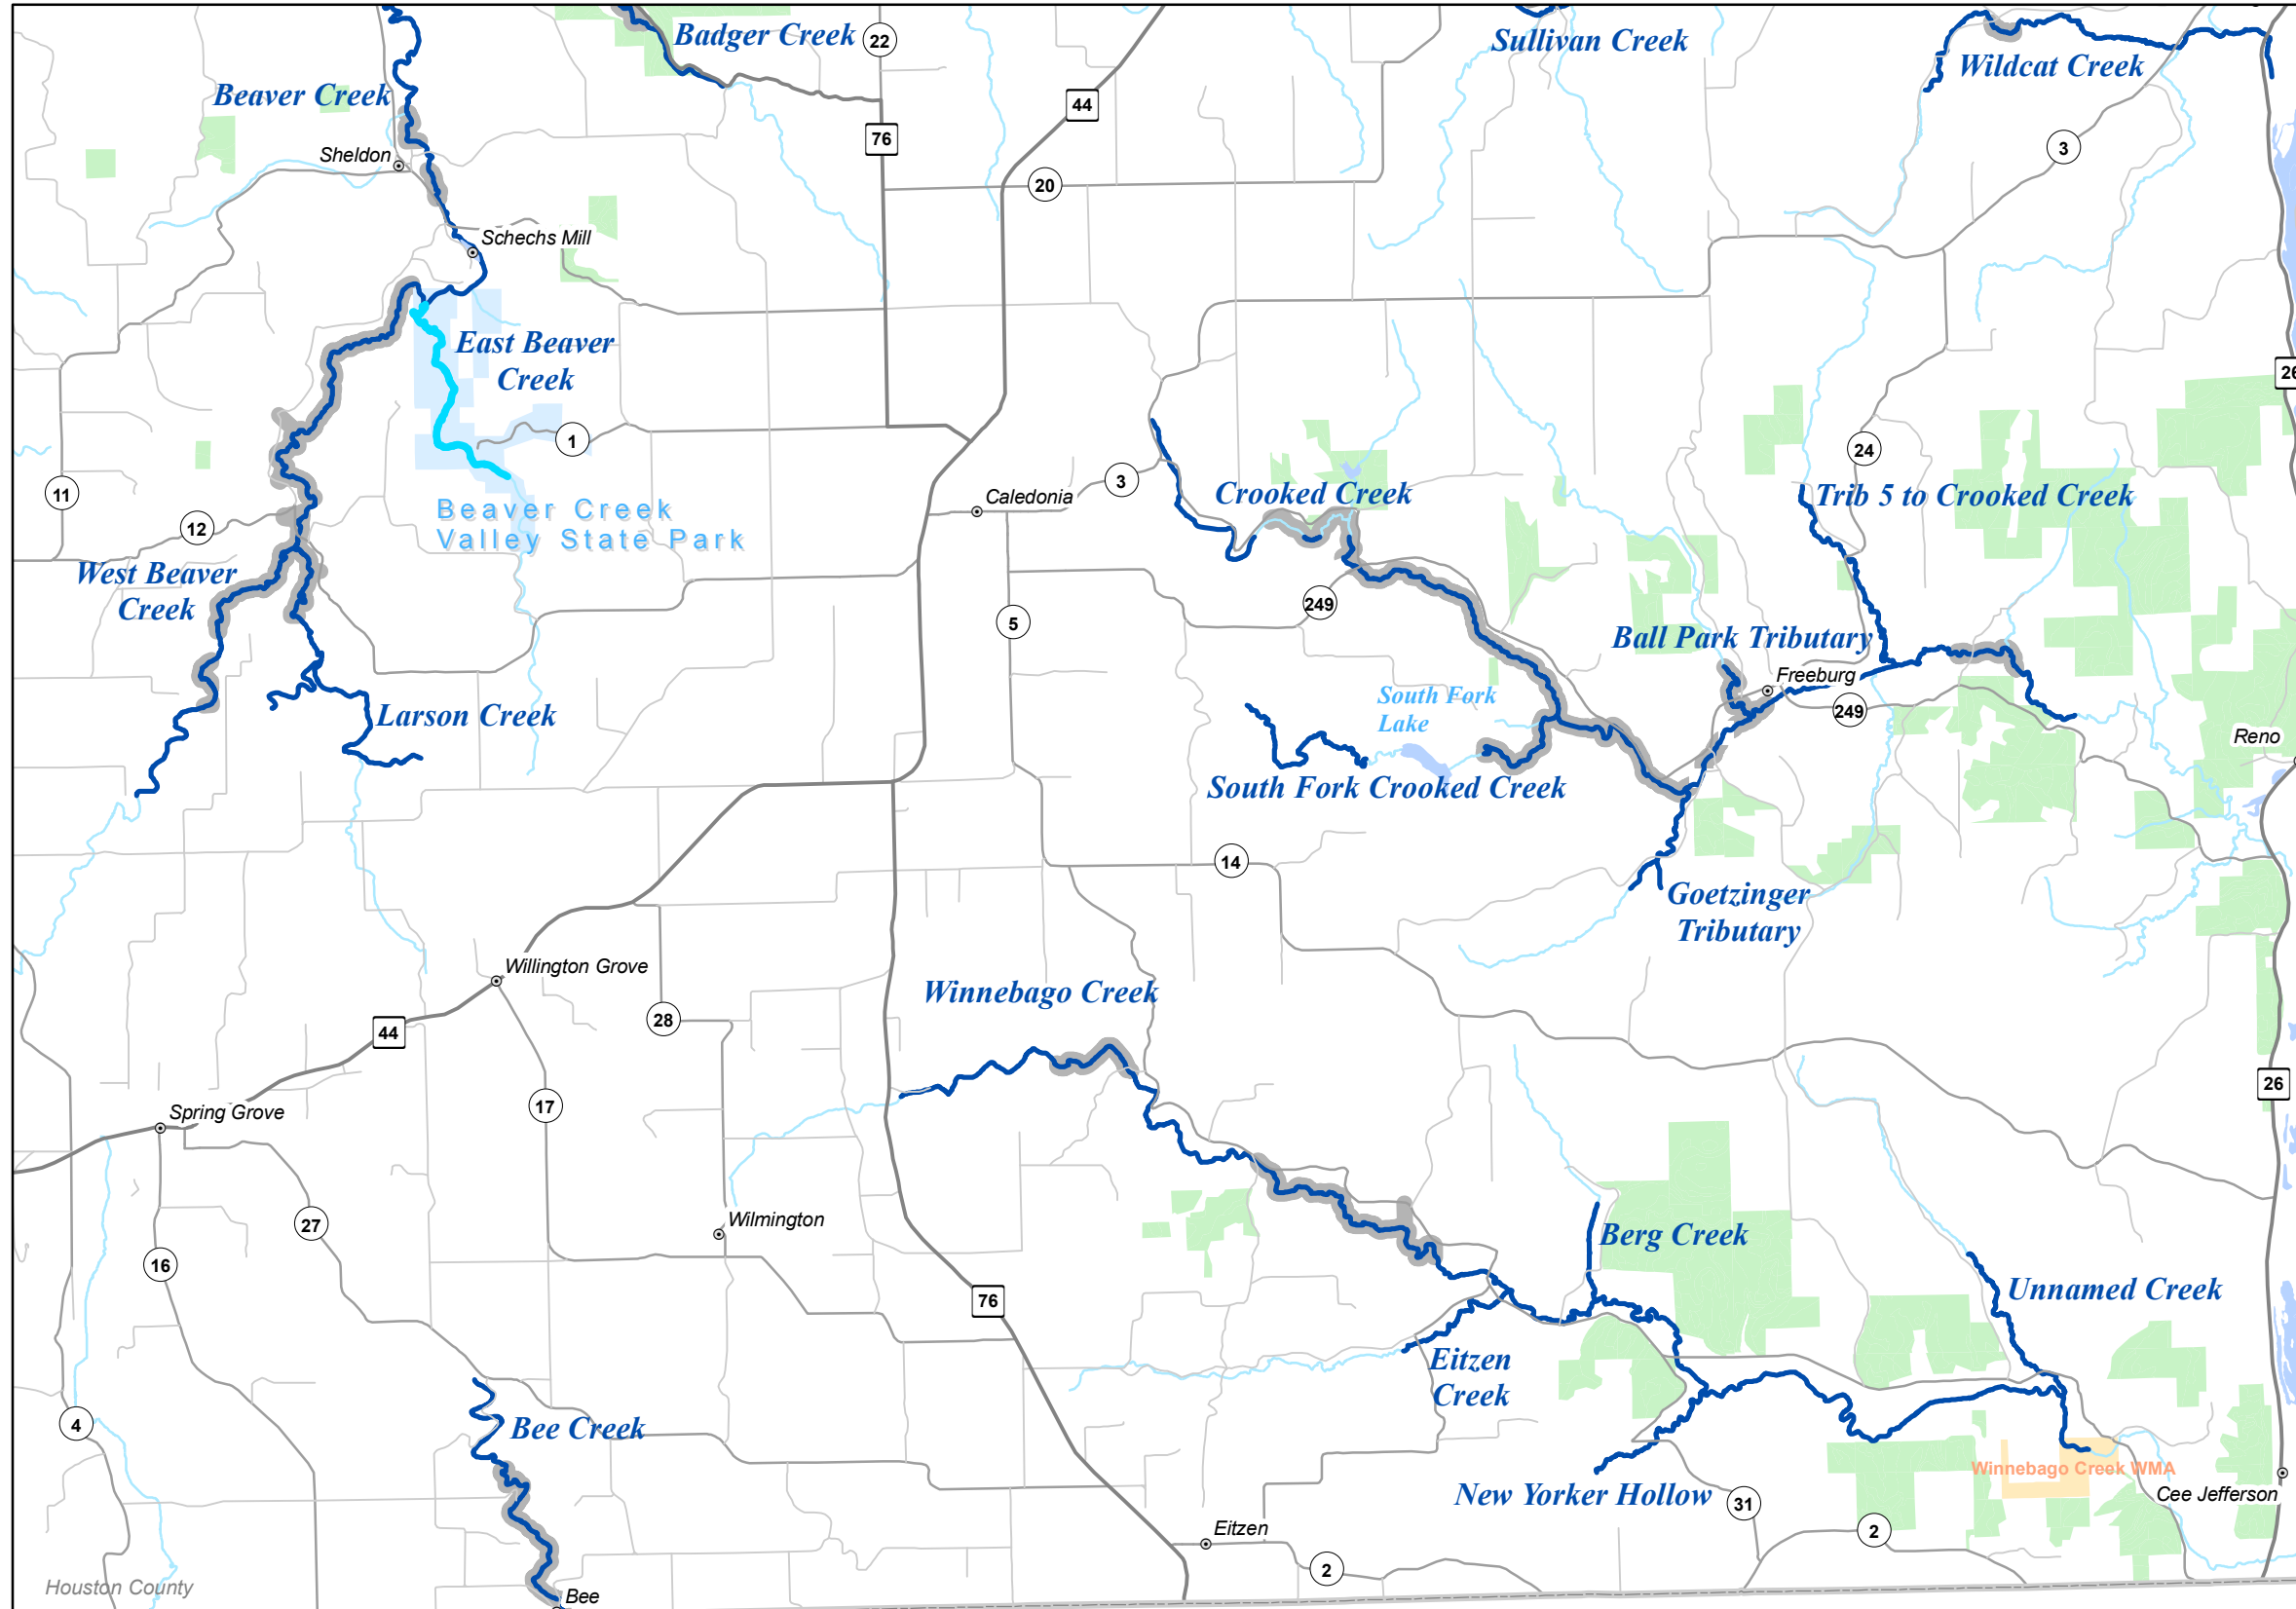

# SE MAP 3

### Legend

- Fisheries Offices
- Interstates
- Federal Highways
- State Highways
- County Roads
- Township Roads
- DNR Administered State Trails
- 12 to 16 Inch Protected Slot for All Trout (Artificial Lures or Flies Only)
- 12 to 16 Inch Protected Slot for All Trout (Bait Allowed)
- 12 Inch Minimum for Brook Trout, Bag Limit of 1 (Artificial Lures or Flies Only)
- Catch & Release for All Trout (Artificial Lures or Flies Only)
- Catch & Release for All Trout (Bait Allowed)
- Catch & Release for Brook Trout
- Fishable Trout Streams
- Streams
- Lakes
- Designated Trout Lakes
- Non Designated Trout Lakes**
- No Special Regulation
- Special Regulation - See Regulations Booklet
- Minnesota Valley Wildlife Refuge
- State Park Boundary
- Wildlife Management Areas - Publicly Accessible
- Scientific and Natural Area Boundaries
- Forestry Land
- Fishing Easements or Public Land
- Military Bases
- County Boundaries