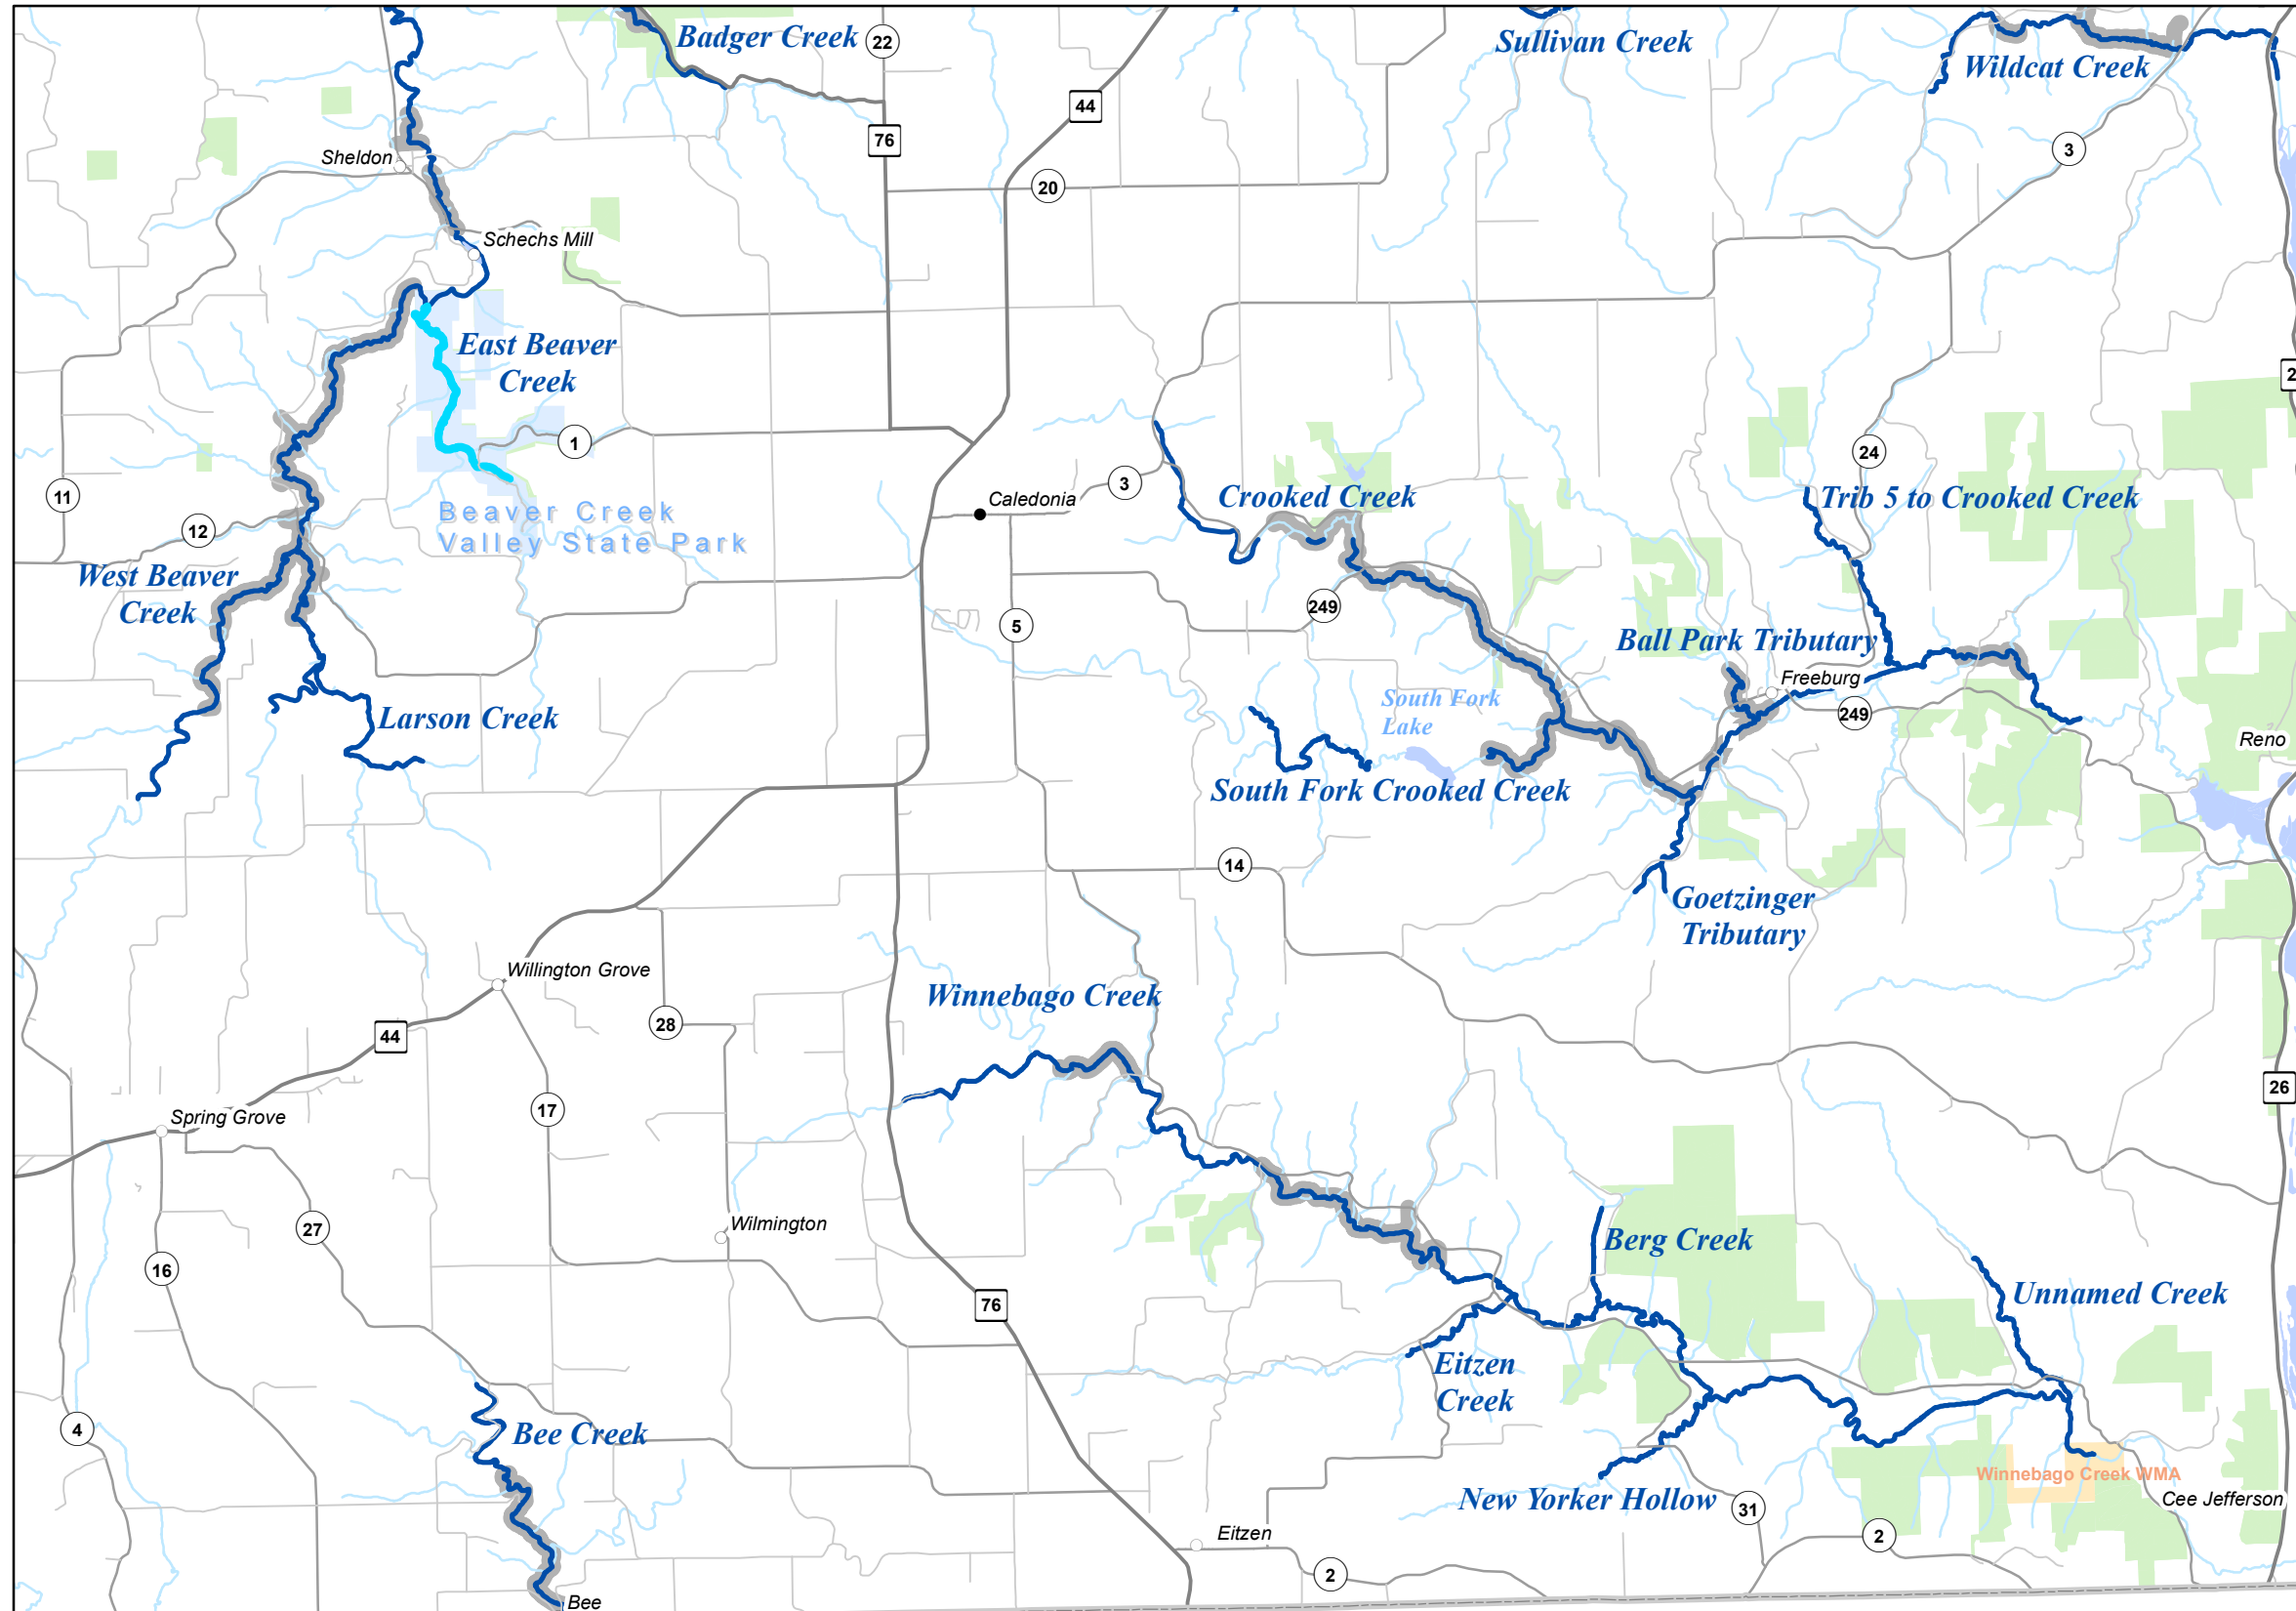

SEMAP 3

Legend

- Fisheries Offices
- Interstates
- Federal Highways
- State Highways
- County Roads
- Township Roads
- DNR Administered State Trails
- 12 to 16 Inch Protected Slot for All Trout (Artificial Lures or Flies Only)
- 12 to 16 Inch Protected Slot for All Trout (Bait Allowed)
- 12 Inch Minimum for Brook Trout, Bag Limit of 1 (Artificial Lures or Flies Only)
- Catch & Release for All Trout (Artificial Lures or Flies Only)
- Catch & Release for All Trout (Bait Allowed)
- Catch & Release for Brook Trout
- Fishable Trout Streams
- Streams
- Lakes
- Designated Trout Lakes
- Non Designated Trout Lakes**
- No Special Regulation
- Special Regulation - See Regulations Booklet
- Minnesota Valley Wildlife Refuge
- State Park Boundary
- Wildlife Management Areas - Publicly Accessible
- Scientific and Natural Area Boundaries
- Forestry Land
- Fishing Easements or Public Land
- Military Bases
- County Boundaries