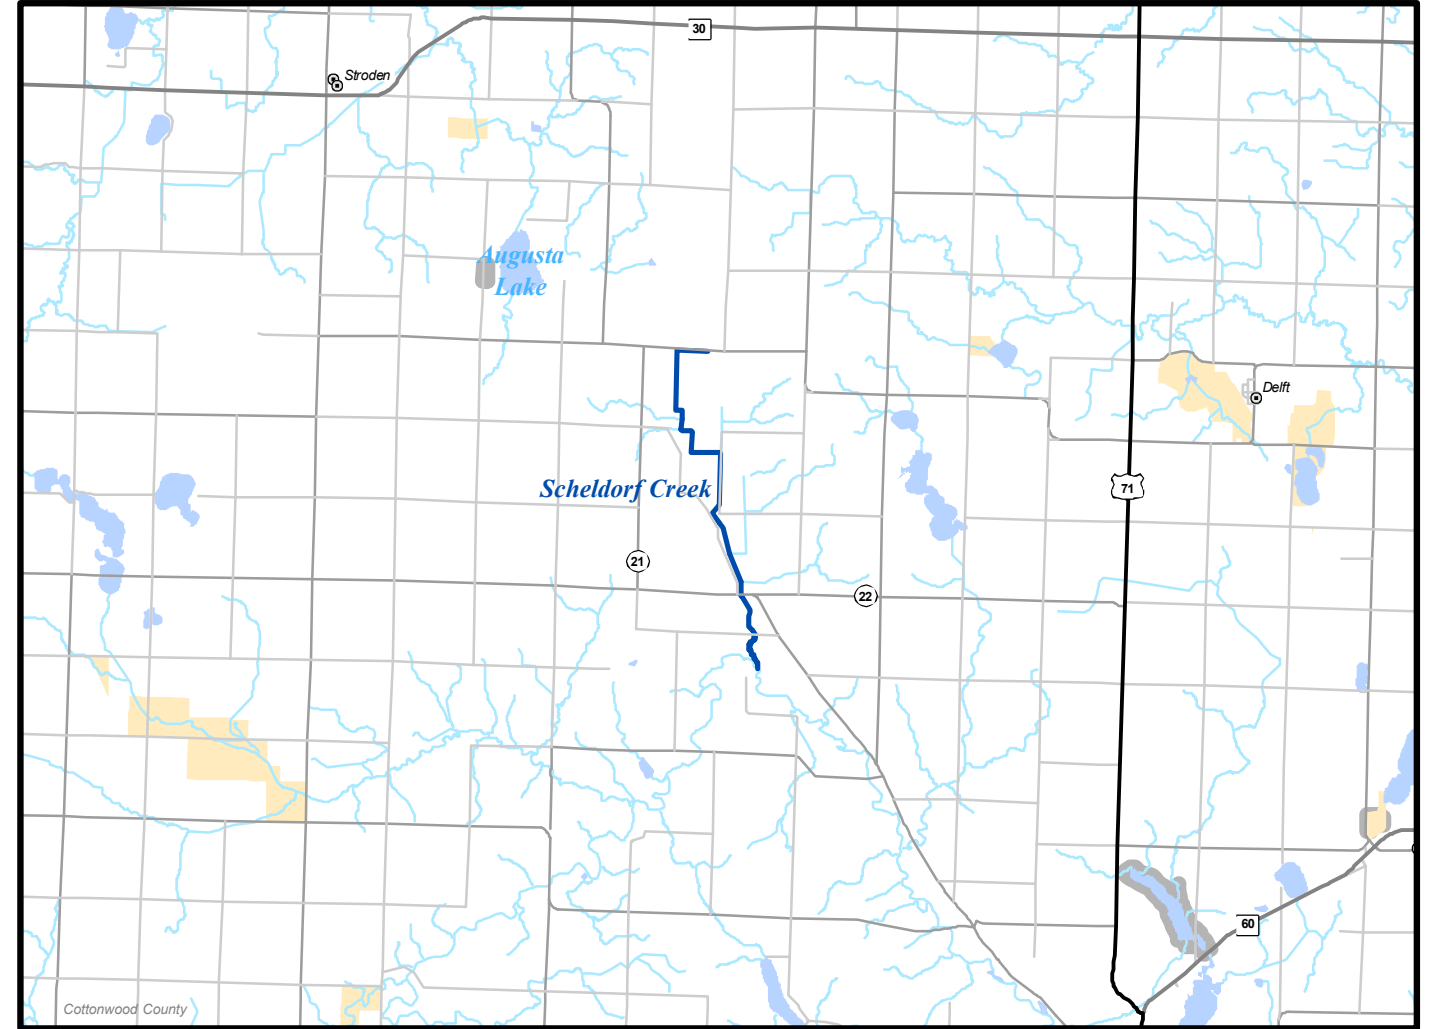

SW MAP 28

Legend	
	Fisheries Offices
	DNR Administered State Trails
	Fishable Trout Streams
	Streams
	Lakes
	State Park Boundary
	Wildlife Management Areas - Publicly Accessible
	Scientific and Natural Area Boundaries
	Forestry Land
	Fishing Easements or Public Land
	County Boundaries

SW MAP 29

Legend	
	Fisheries Offices
	DNR Administered State Trails
	Fishable Trout Streams
	Streams
	Lakes
	State Park Boundary
	Wildlife Management Areas - Publicly Accessible
	Scientific and Natural Area Boundaries
	Forestry Land
	Fishing Easements or Public Land
	County Boundaries