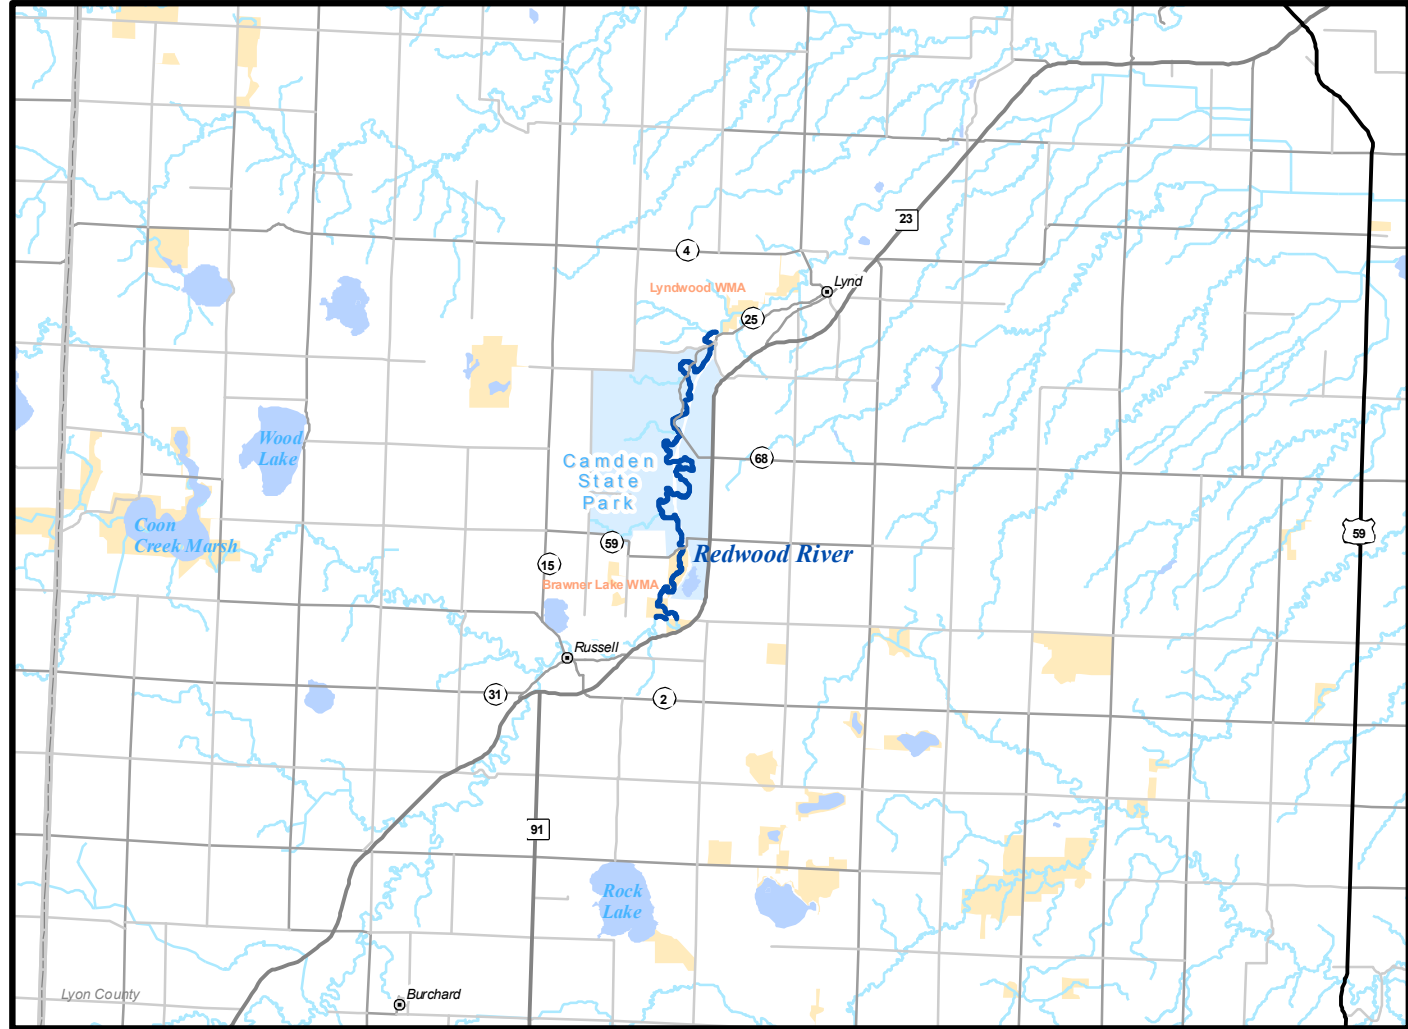

SW MAP 28

Legend	
	Fisheries Offices
	DNR Administered State Trails
	Fishable Trout Streams
	Streams
	Lakes
	State Park Boundary
	Wildlife Management Areas - Publicly Accessible
	Scientific and Natural Area Boundaries
	Forestry Land
	Fishing Easements or Public Land
	County Boundaries

SW MAP 29

Legend	
	Fisheries Offices
	DNR Administered State Trails
	Fishable Trout Streams
	Streams
	Lakes
	State Park Boundary
	Wildlife Management Areas - Publicly Accessible
	Scientific and Natural Area Boundaries
	Forestry Land
	Fishing Easements or Public Land
	County Boundaries