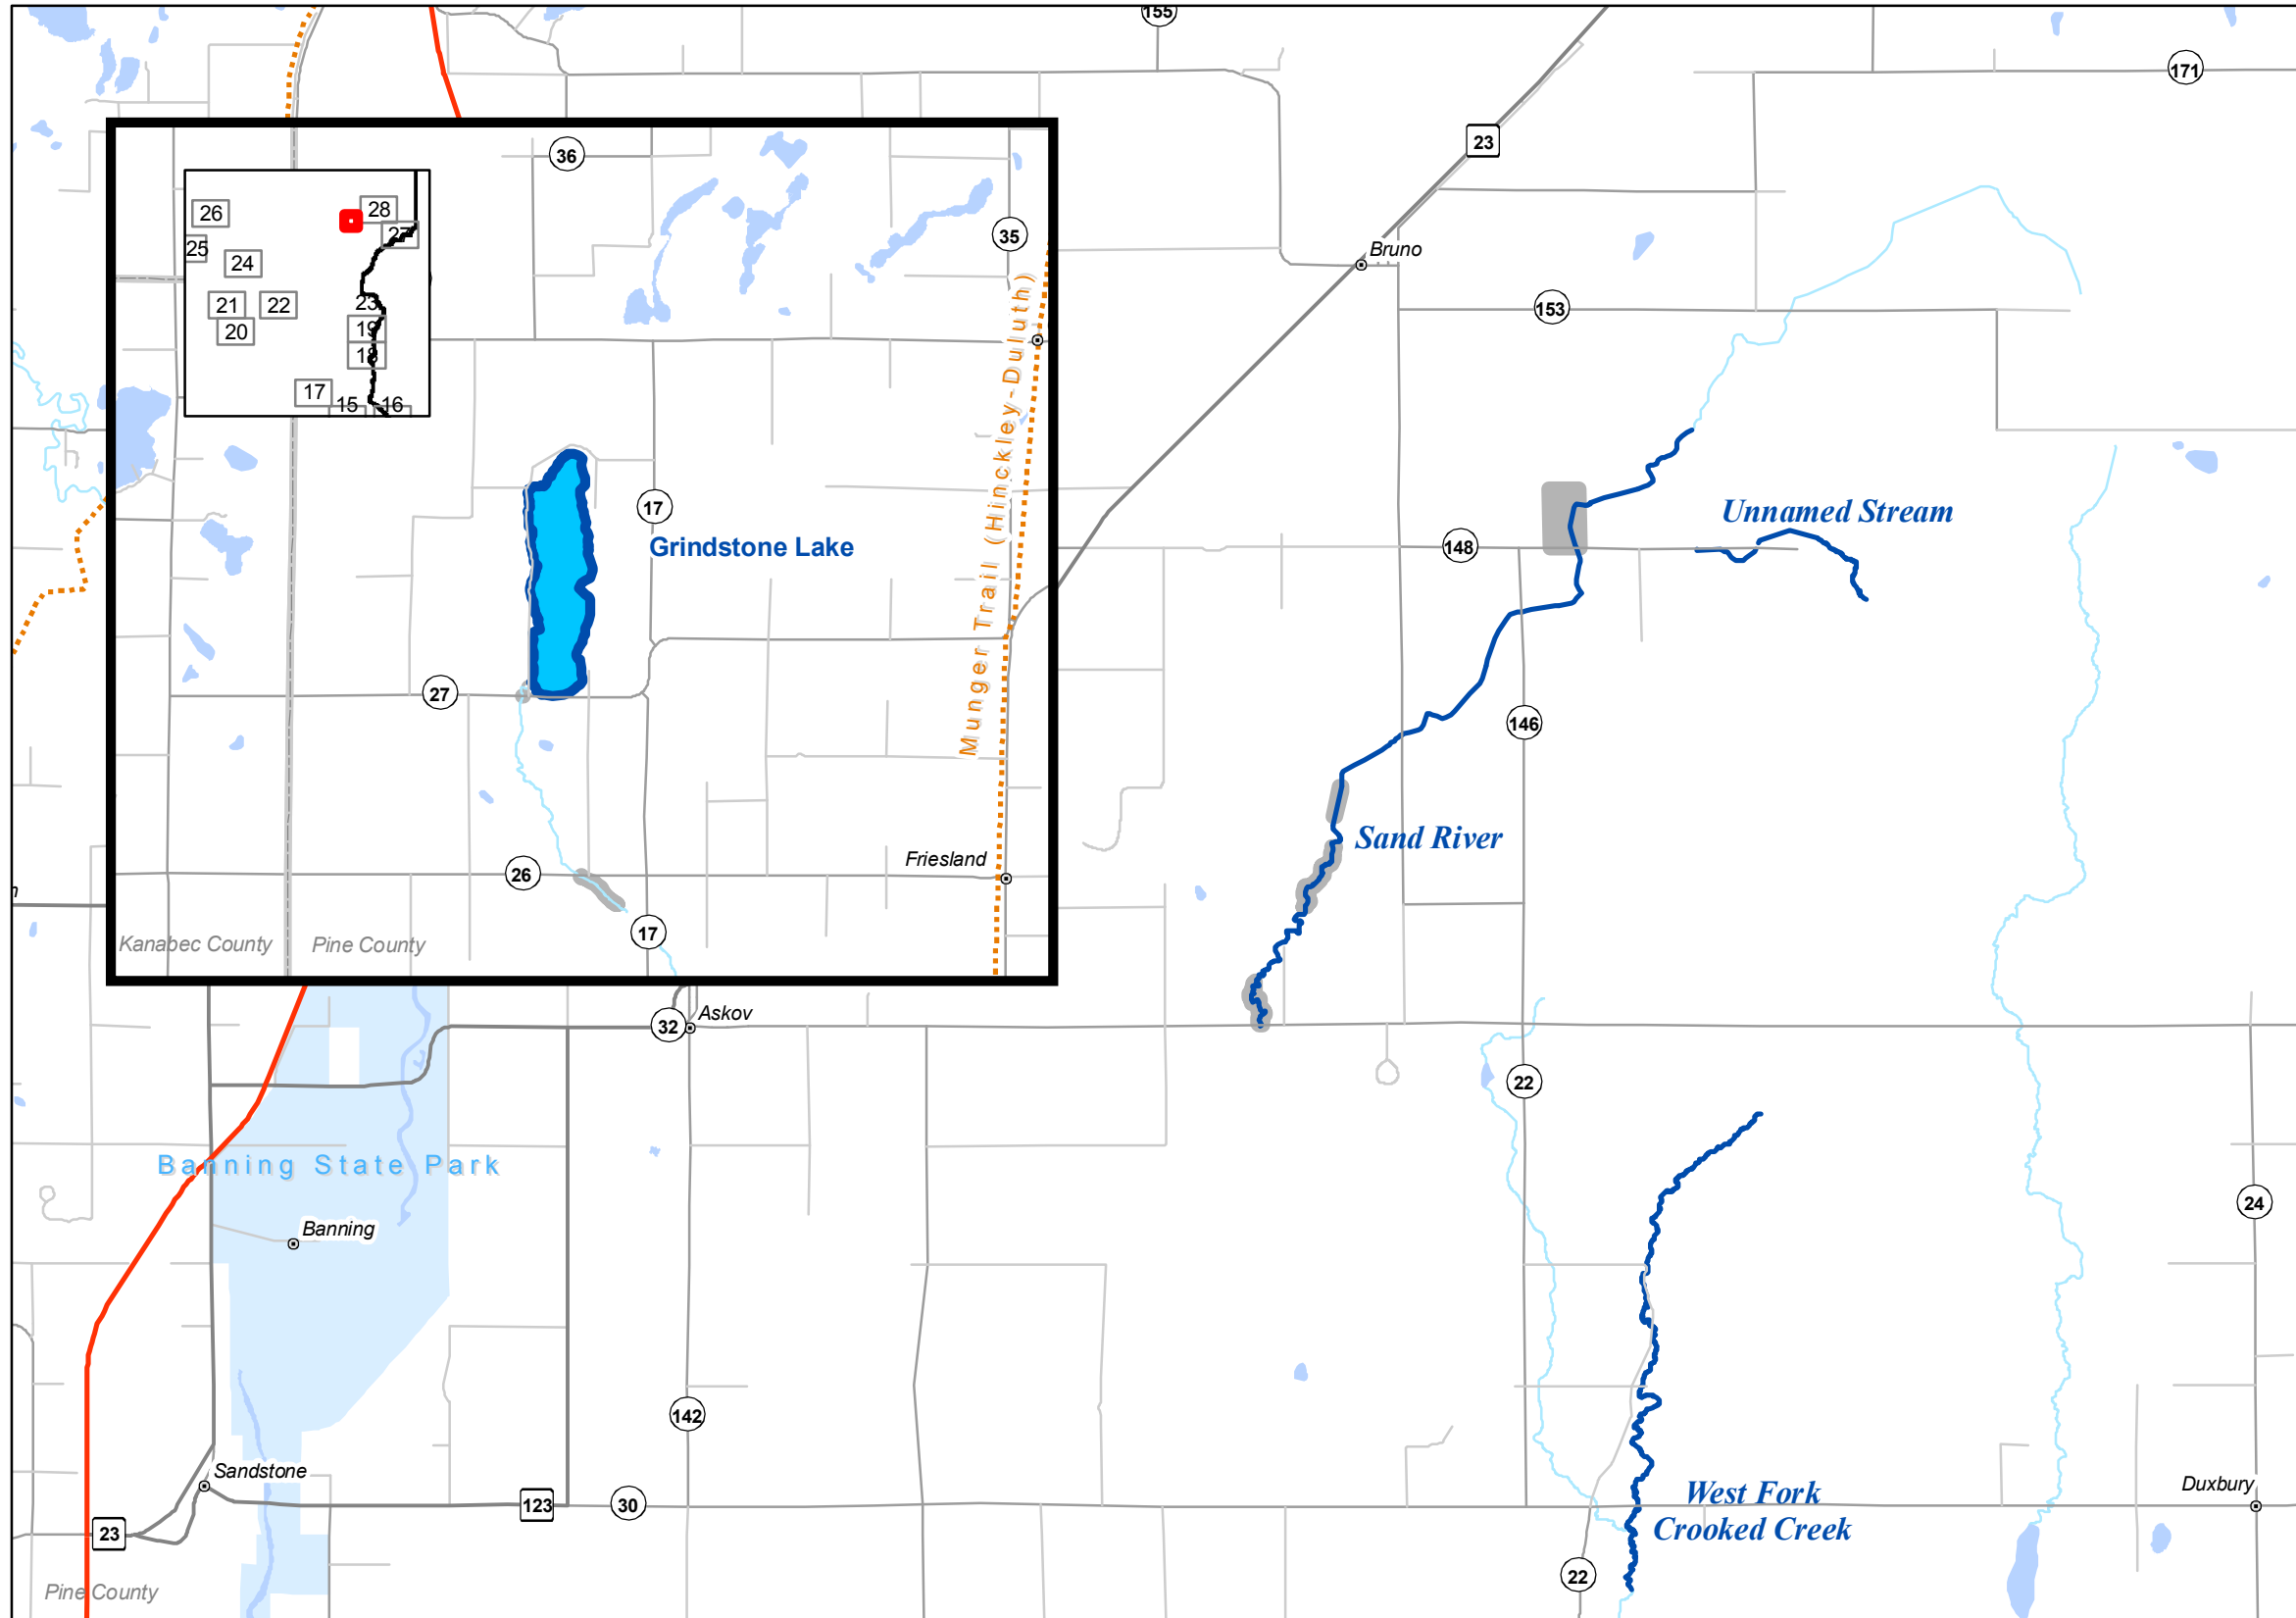

# MAP 27

**Legend**

- Fisheries Offices
- Interstates
- Federal Highways
- State Highways
- County Roads
- Township Roads
- DNR Administered State Trails
- 12 to 16 Inch Protected Slot for All Trout (Artificial Lures or Flies Only)
- 12 to 16 Inch Protected Slot for All Trout (Bait Allowed)
- 12 Inch Minimum for Brook Trout, Bag Limit of 1 (Artificial Lures or Flies Only)
- Catch & Release for All Trout (Artificial Lures or Flies Only)
- Catch & Release for All Trout (Bait Allowed)
- Catch & Release for Brook Trout
- Fishable Trout Streams
- Streams
- Lakes
- Designated Trout Lakes
- Non Designated Trout Lakes**
- No Special Regulation
- Special Regulation - See Regulations Booklet
- Minnesota Valley Wildlife Refuge
- State Park Boundary
- Wildlife Management Areas - Publicly Accessible
- Scientific and Natural Area Boundaries
- Forestry Land
- Fishing Easements or Public Land
- Military Bases
- County Boundaries