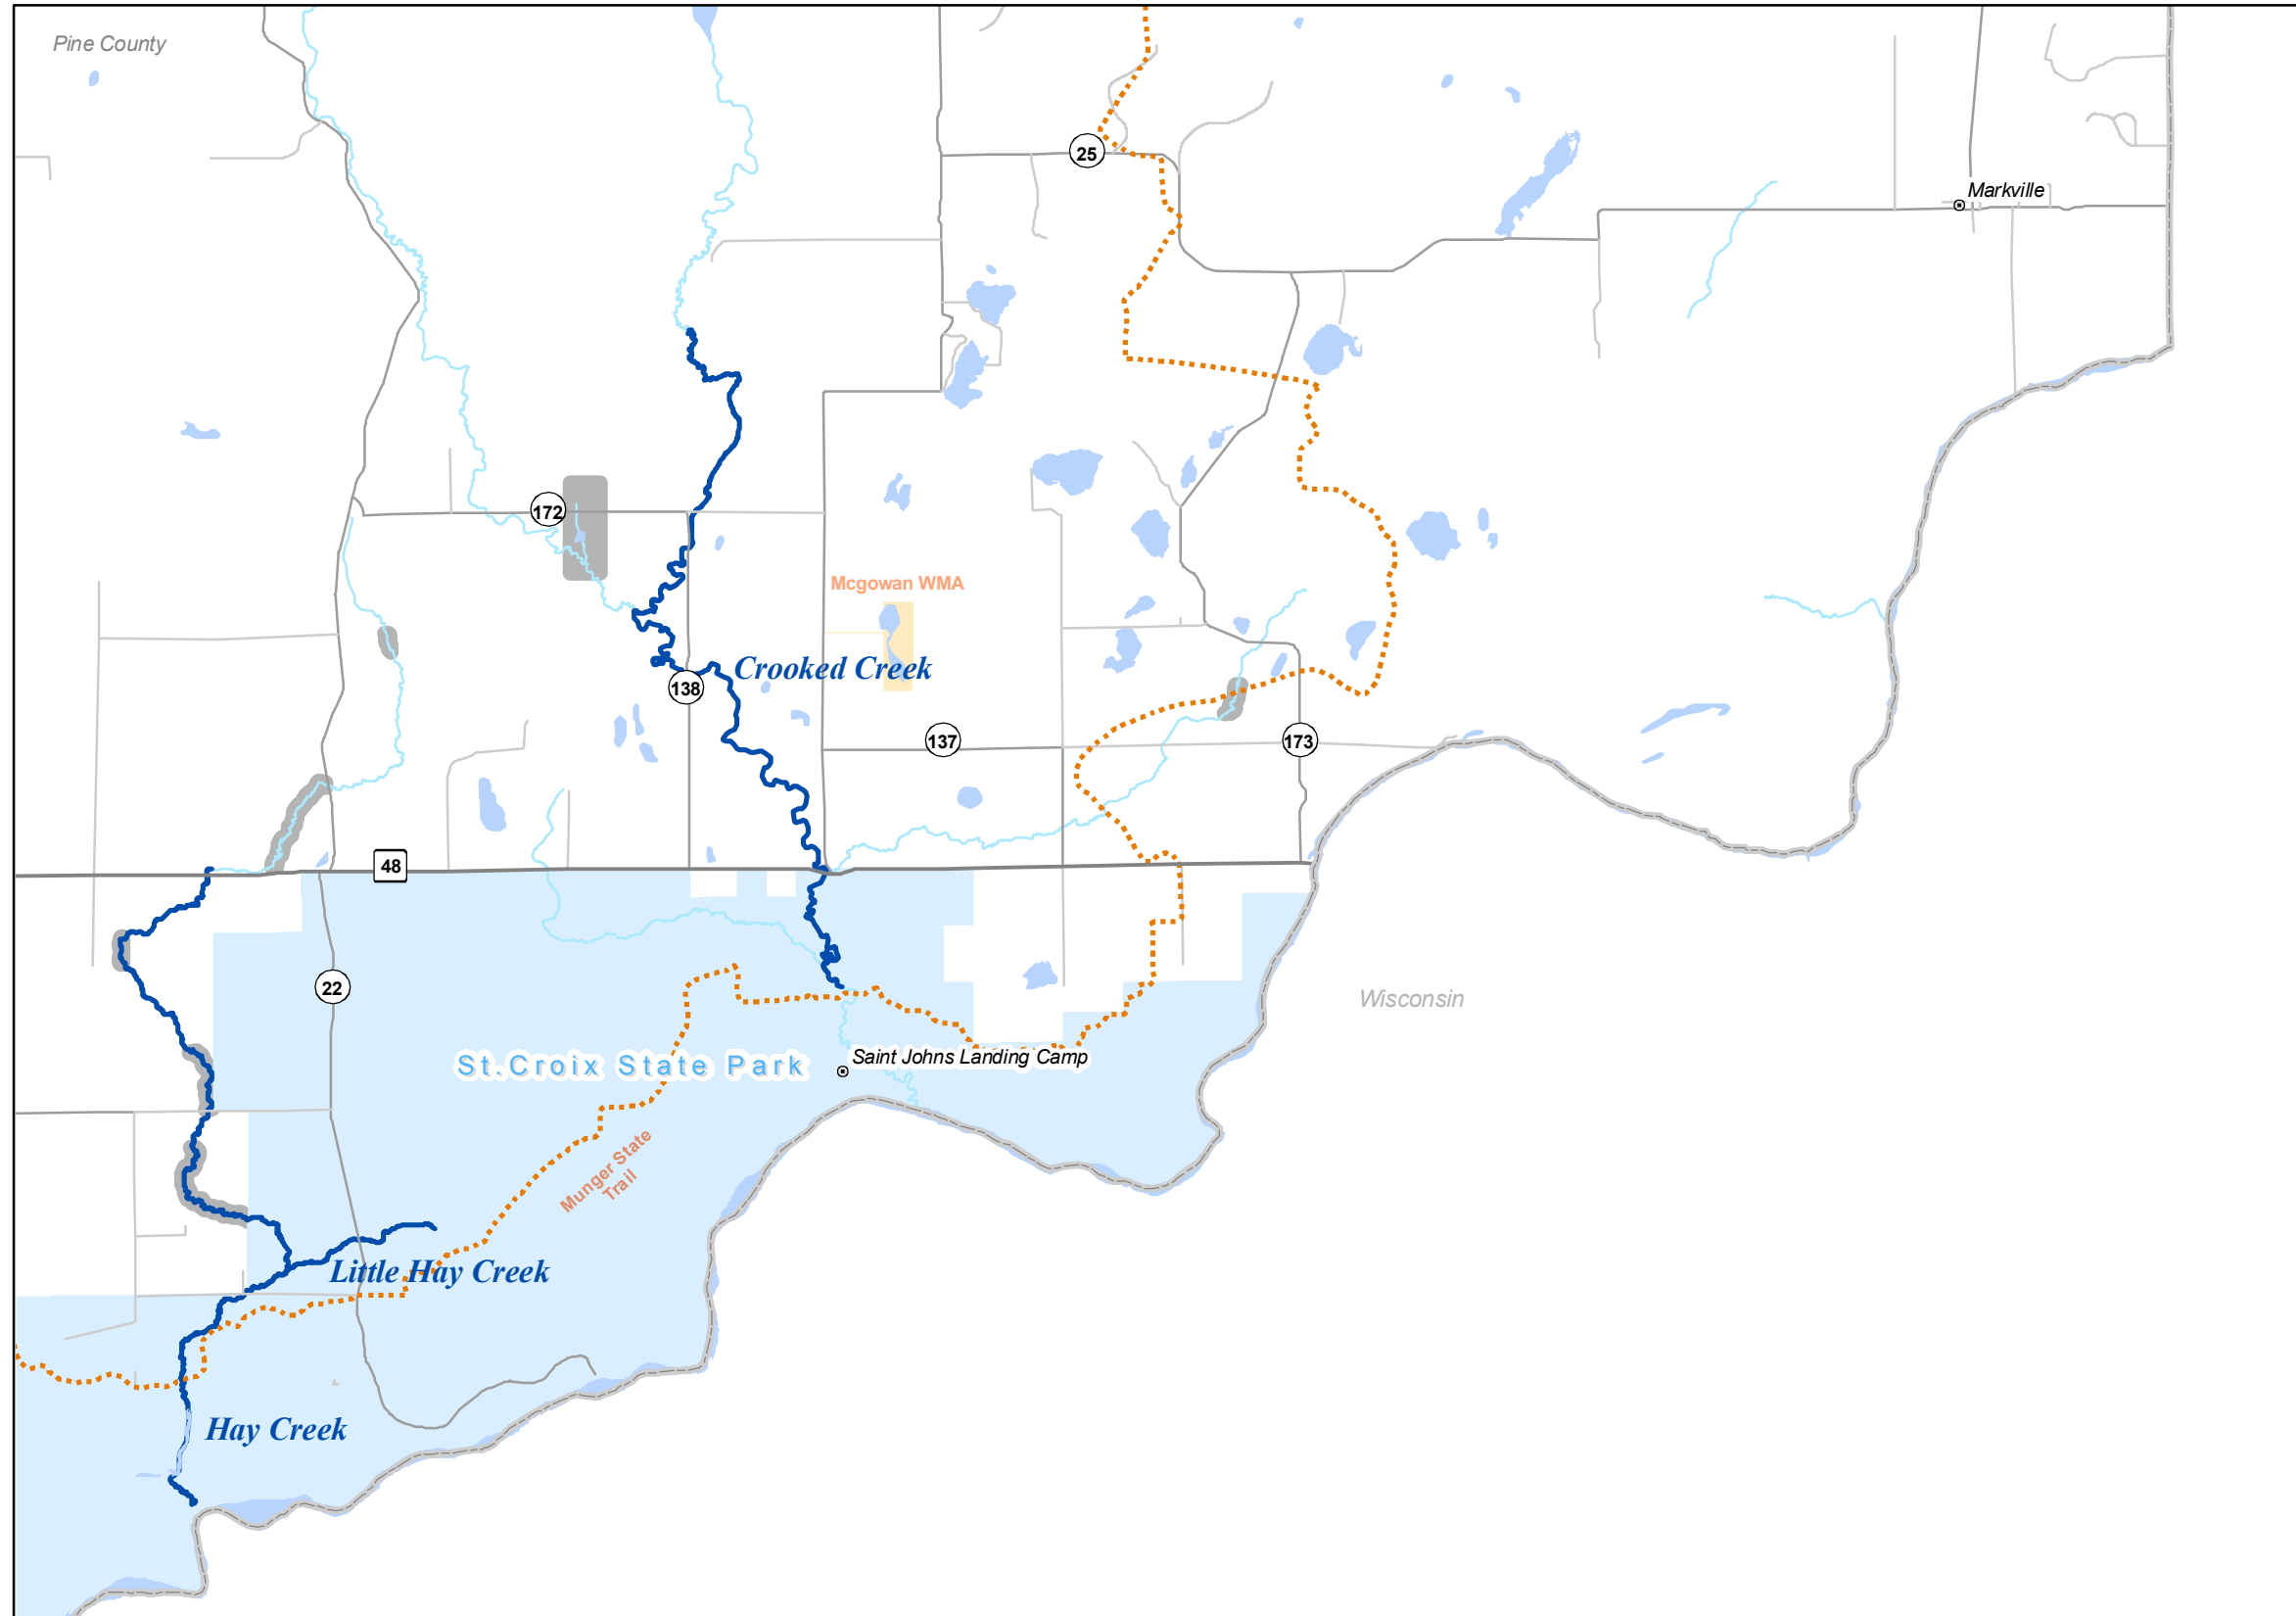

MAP 26

Legend

- Fisheries Offices
- Interstates
- Federal Highways
- State Highways
- County Roads
- Township Roads
- DNR Administered State Trails
- 12 to 16 Inch Protected Slot for All Trout (Artificial Lures or Flies Only)
- 12 to 16 Inch Protected Slot for All Trout (Bait Allowed)
- 12 Inch Minimum for Brook Trout, Bag Limit of 1 (Artificial Lures or Flies Only)
- Catch & Release for All Trout (Artificial Lures or Flies Only)
- Catch & Release for All Trout (Bait Allowed)
- Catch & Release for Brook Trout
- Fishable Trout Streams
- Streams
- Lakes
- Designated Trout Lakes
- Non Designated Trout Lakes**
- No Special Regulation
- Special Regulation - See Regulations Booklet
- Minnesota Valley Wildlife Refuge
- State Park Boundary
- Wildlife Management Areas - Publicly Accessible
- Scientific and Natural Area Boundaries
- Forestry Land
- Fishing Easements or Public Land
- Military Bases
- County Boundaries