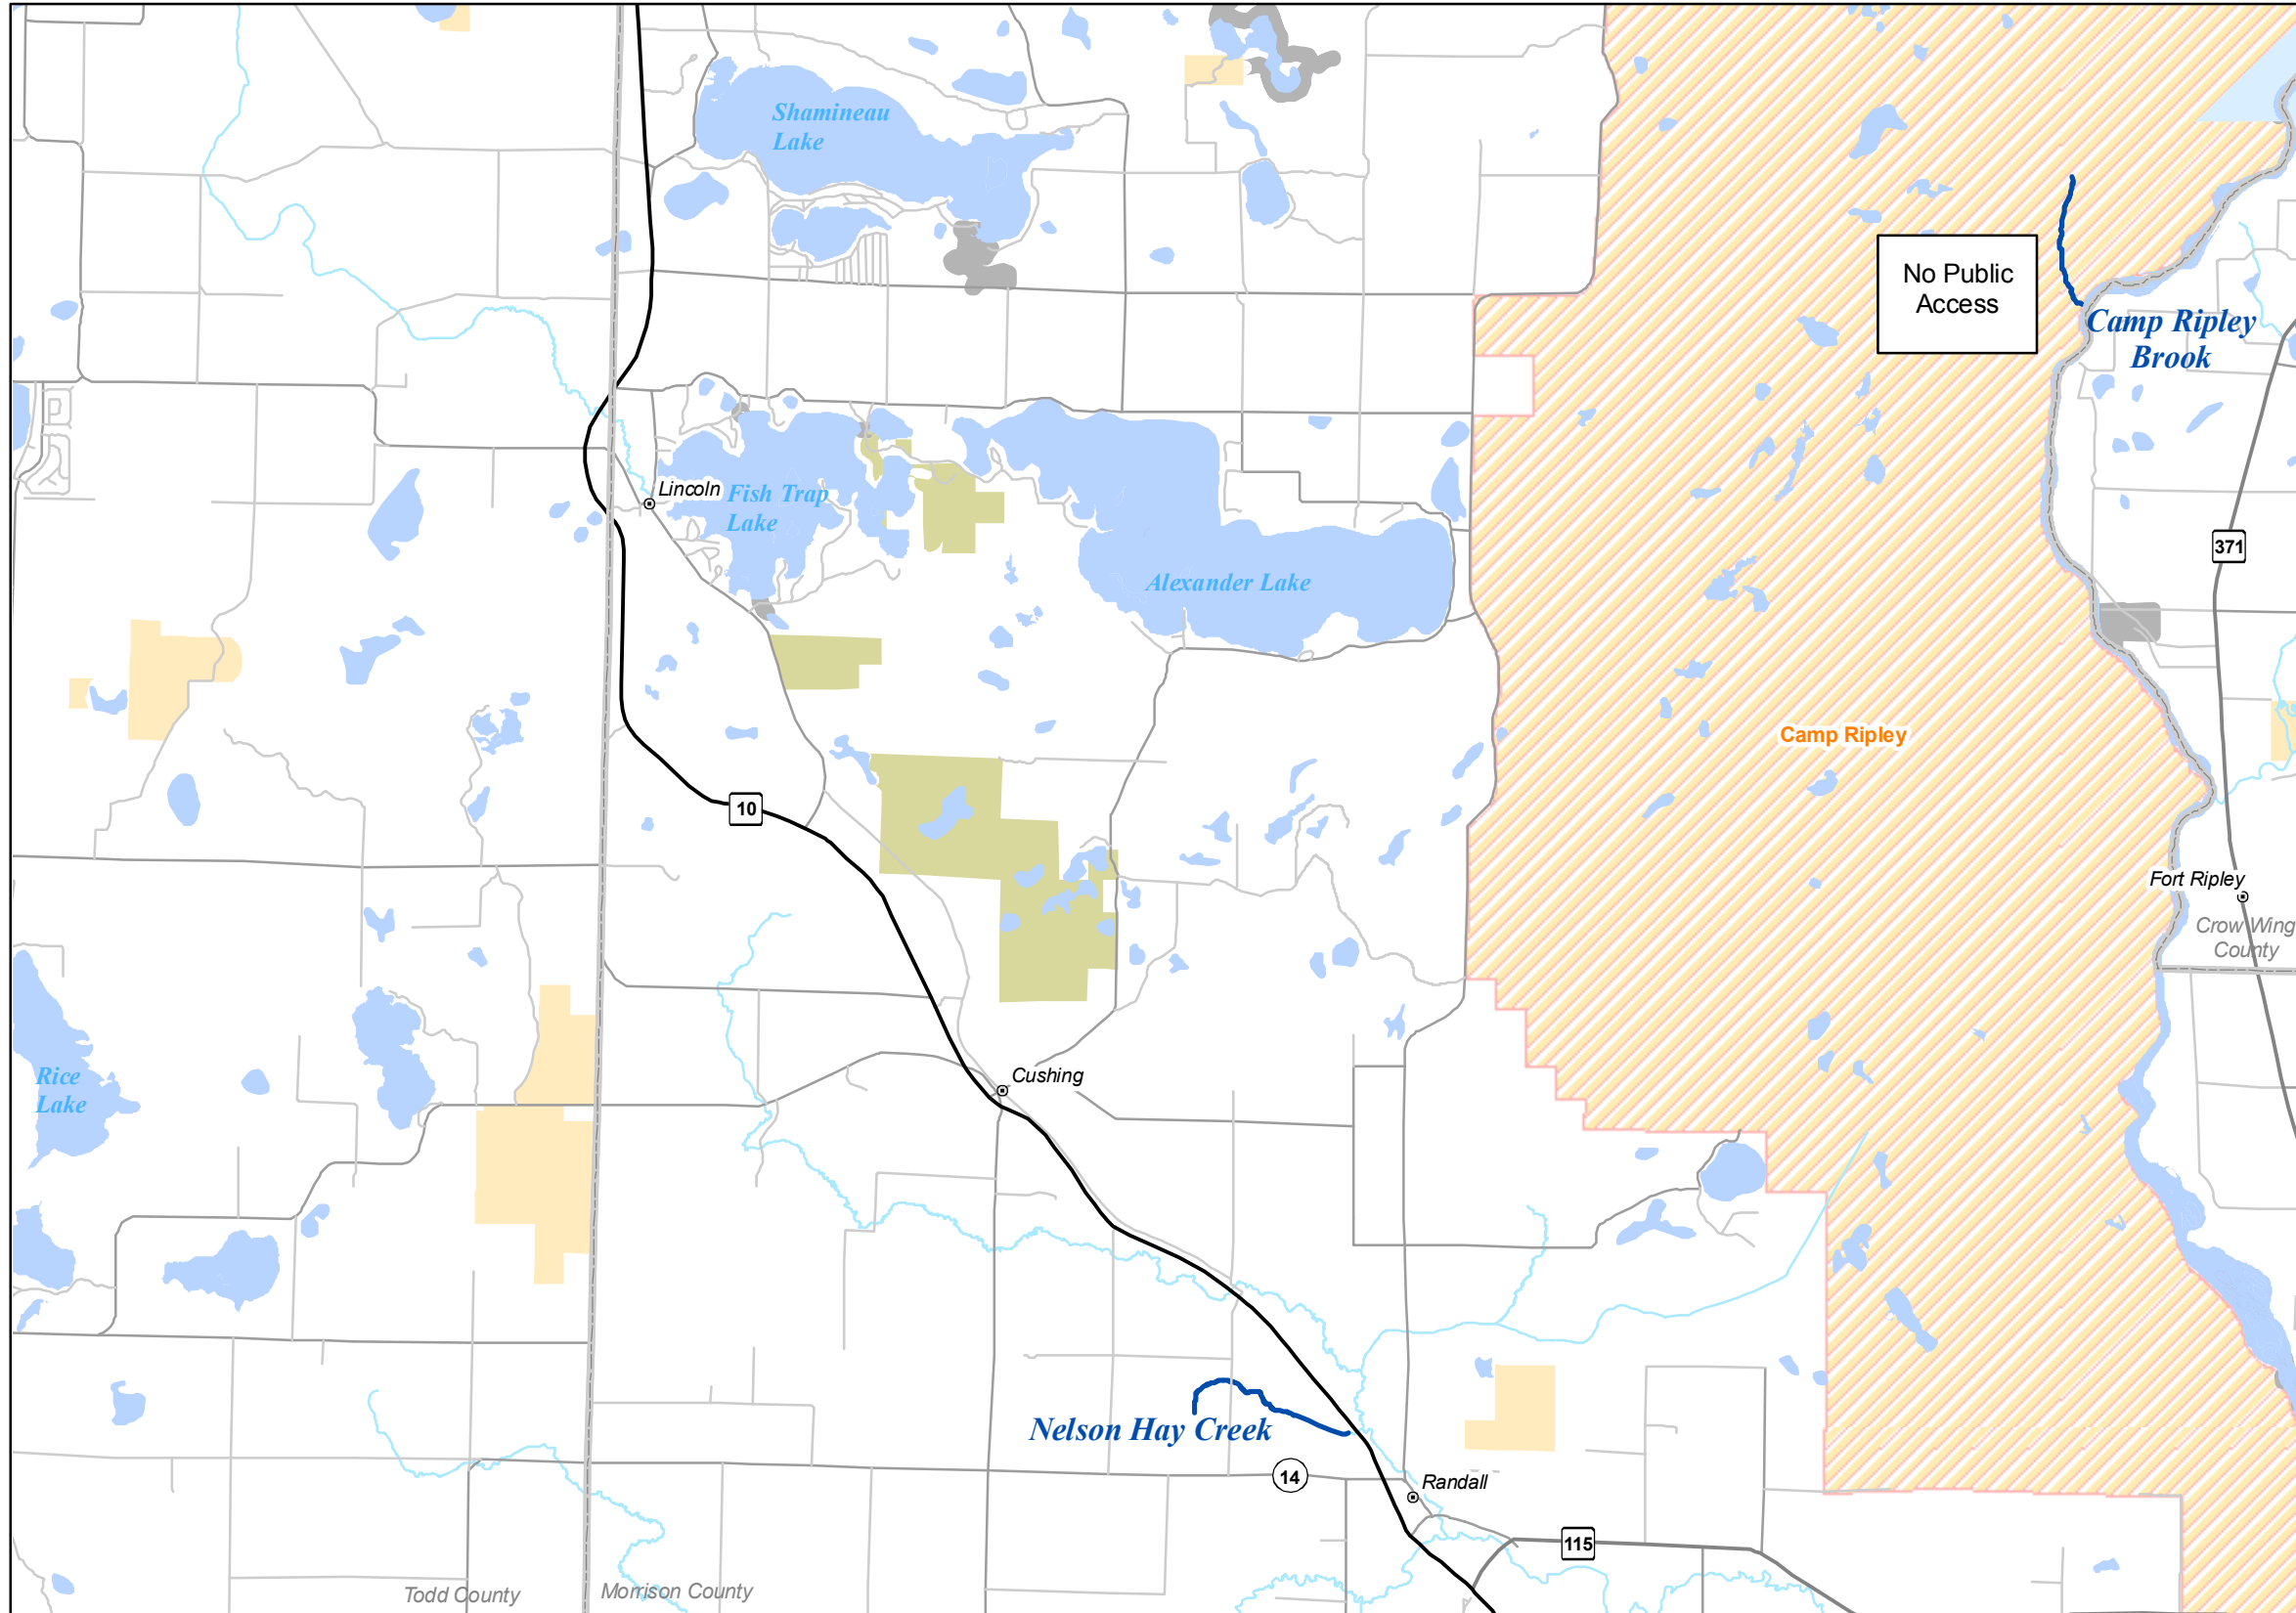

# MAP 25

**Legend**

- Fisheries Offices
- Interstates
- Federal Highways
- State Highways
- County Roads
- Township Roads
- DNR Administered State Trails
- 12 to 16 Inch Protected Slot for All Trout (Artificial Lures or Flies Only)
- 12 to 16 Inch Protected Slot for All Trout (Bait Allowed)
- 12 Inch Minimum for Brook Trout, Bag Limit of 1 (Artificial Lures or Flies Only)
- Catch & Release for All Trout (Artificial Lures or Flies Only)
- Catch & Release for All Trout (Bait Allowed)
- Catch & Release for Brook Trout
- Fishable Trout Streams
- Streams
- Lakes
- Designated Trout Lakes
- Non Designated Trout Lakes**
- No Special Regulation
- Special Regulation - See Regulations Booklet
- Minnesota Valley Wildlife Refuge
- State Park Boundary
- Wildlife Management Areas - Publicly Accessible
- Scientific and Natural Area Boundaries
- Forestry Land
- Fishing Easements or Public Land
- Military Bases
- County Boundaries