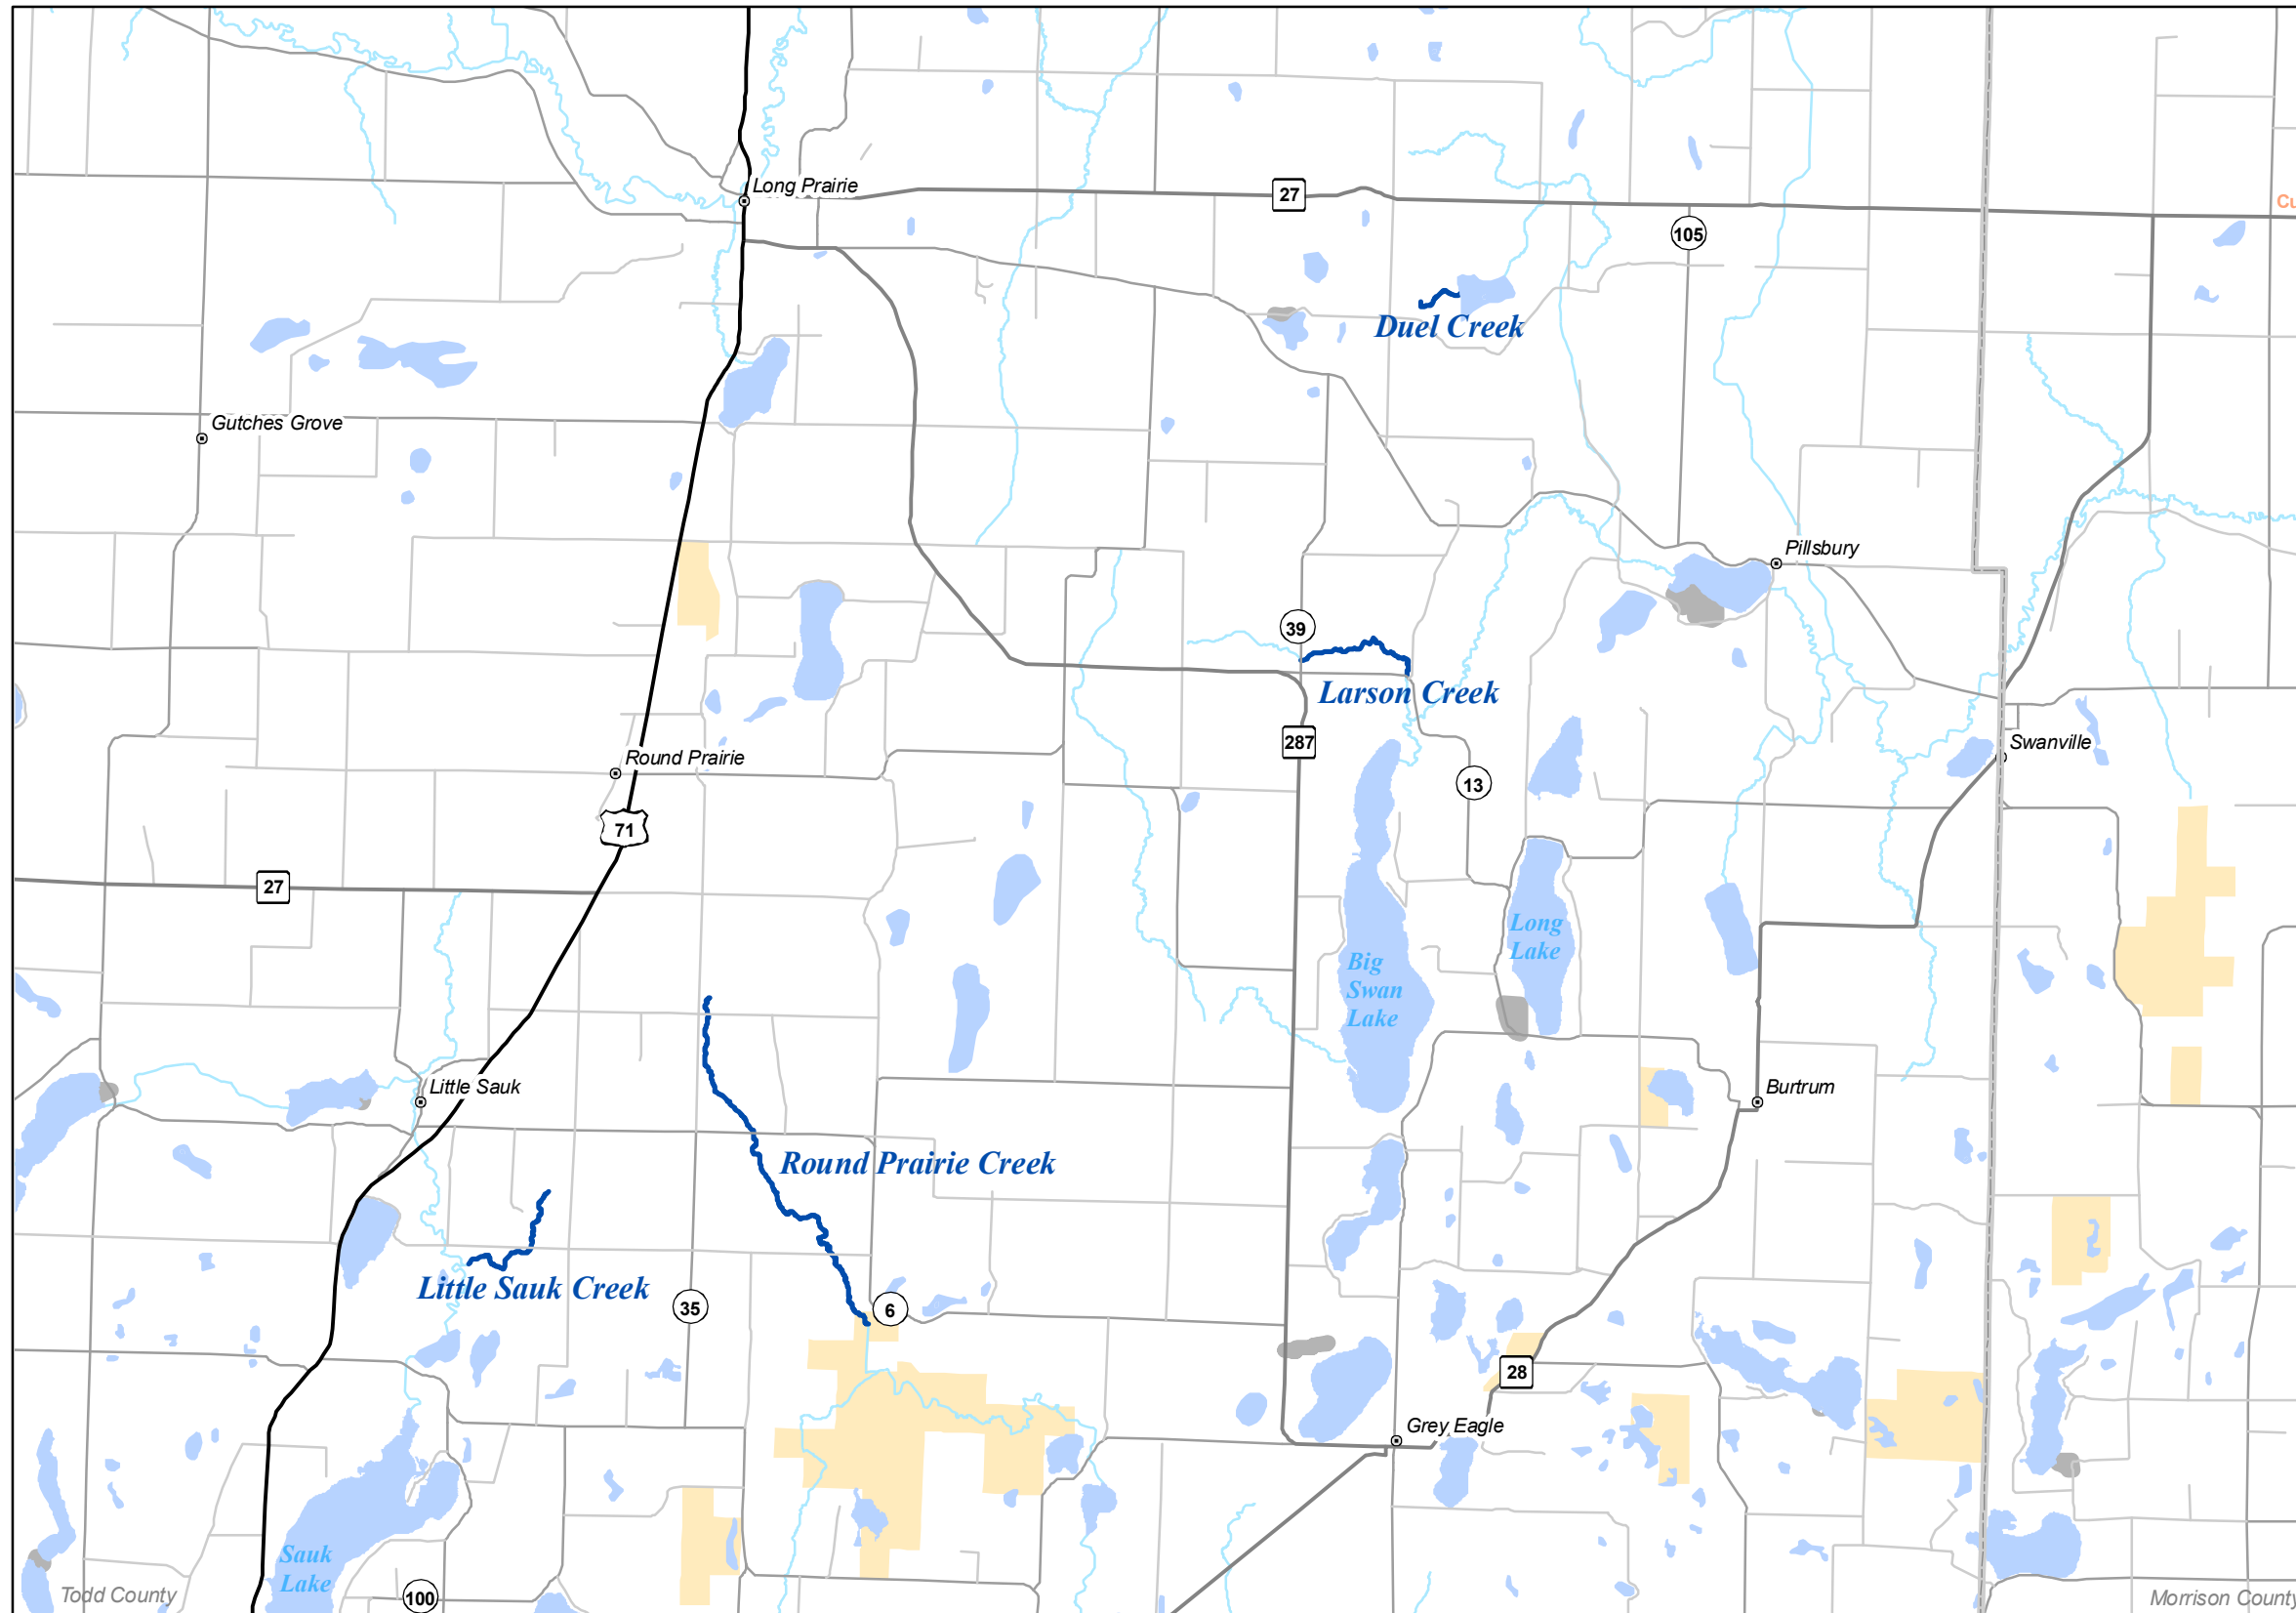

MAP 24

Legend

- Fisheries Offices
- Interstates
- Federal Highways
- State Highways
- County Roads
- Township Roads
- DNR Administered State Trails
- 12 to 16 Inch Protected Slot for All Trout (Artificial Lures or Flies Only)
- 12 to 16 Inch Protected Slot for All Trout (Bait Allowed)
- 12 Inch Minimum for Brook Trout, Bag Limit of 1 (Artificial Lures or Flies Only)
- Catch & Release for All Trout (Artificial Lures or Flies Only)
- Catch & Release for All Trout (Bait Allowed)
- Catch & Release for Brook Trout
- Fishable Trout Streams
- Streams
- Lakes
- Designated Trout Lakes
- Non Designated Trout Lakes**
- No Special Regulation
- Special Regulation - See Regulations Booklet
- Minnesota Valley Wildlife Refuge
- State Park Boundary
- Wildlife Management Areas - Publicly Accessible
- Scientific and Natural Area Boundaries
- Forestry Land
- Fishing Easements or Public Land
- Military Bases
- County Boundaries