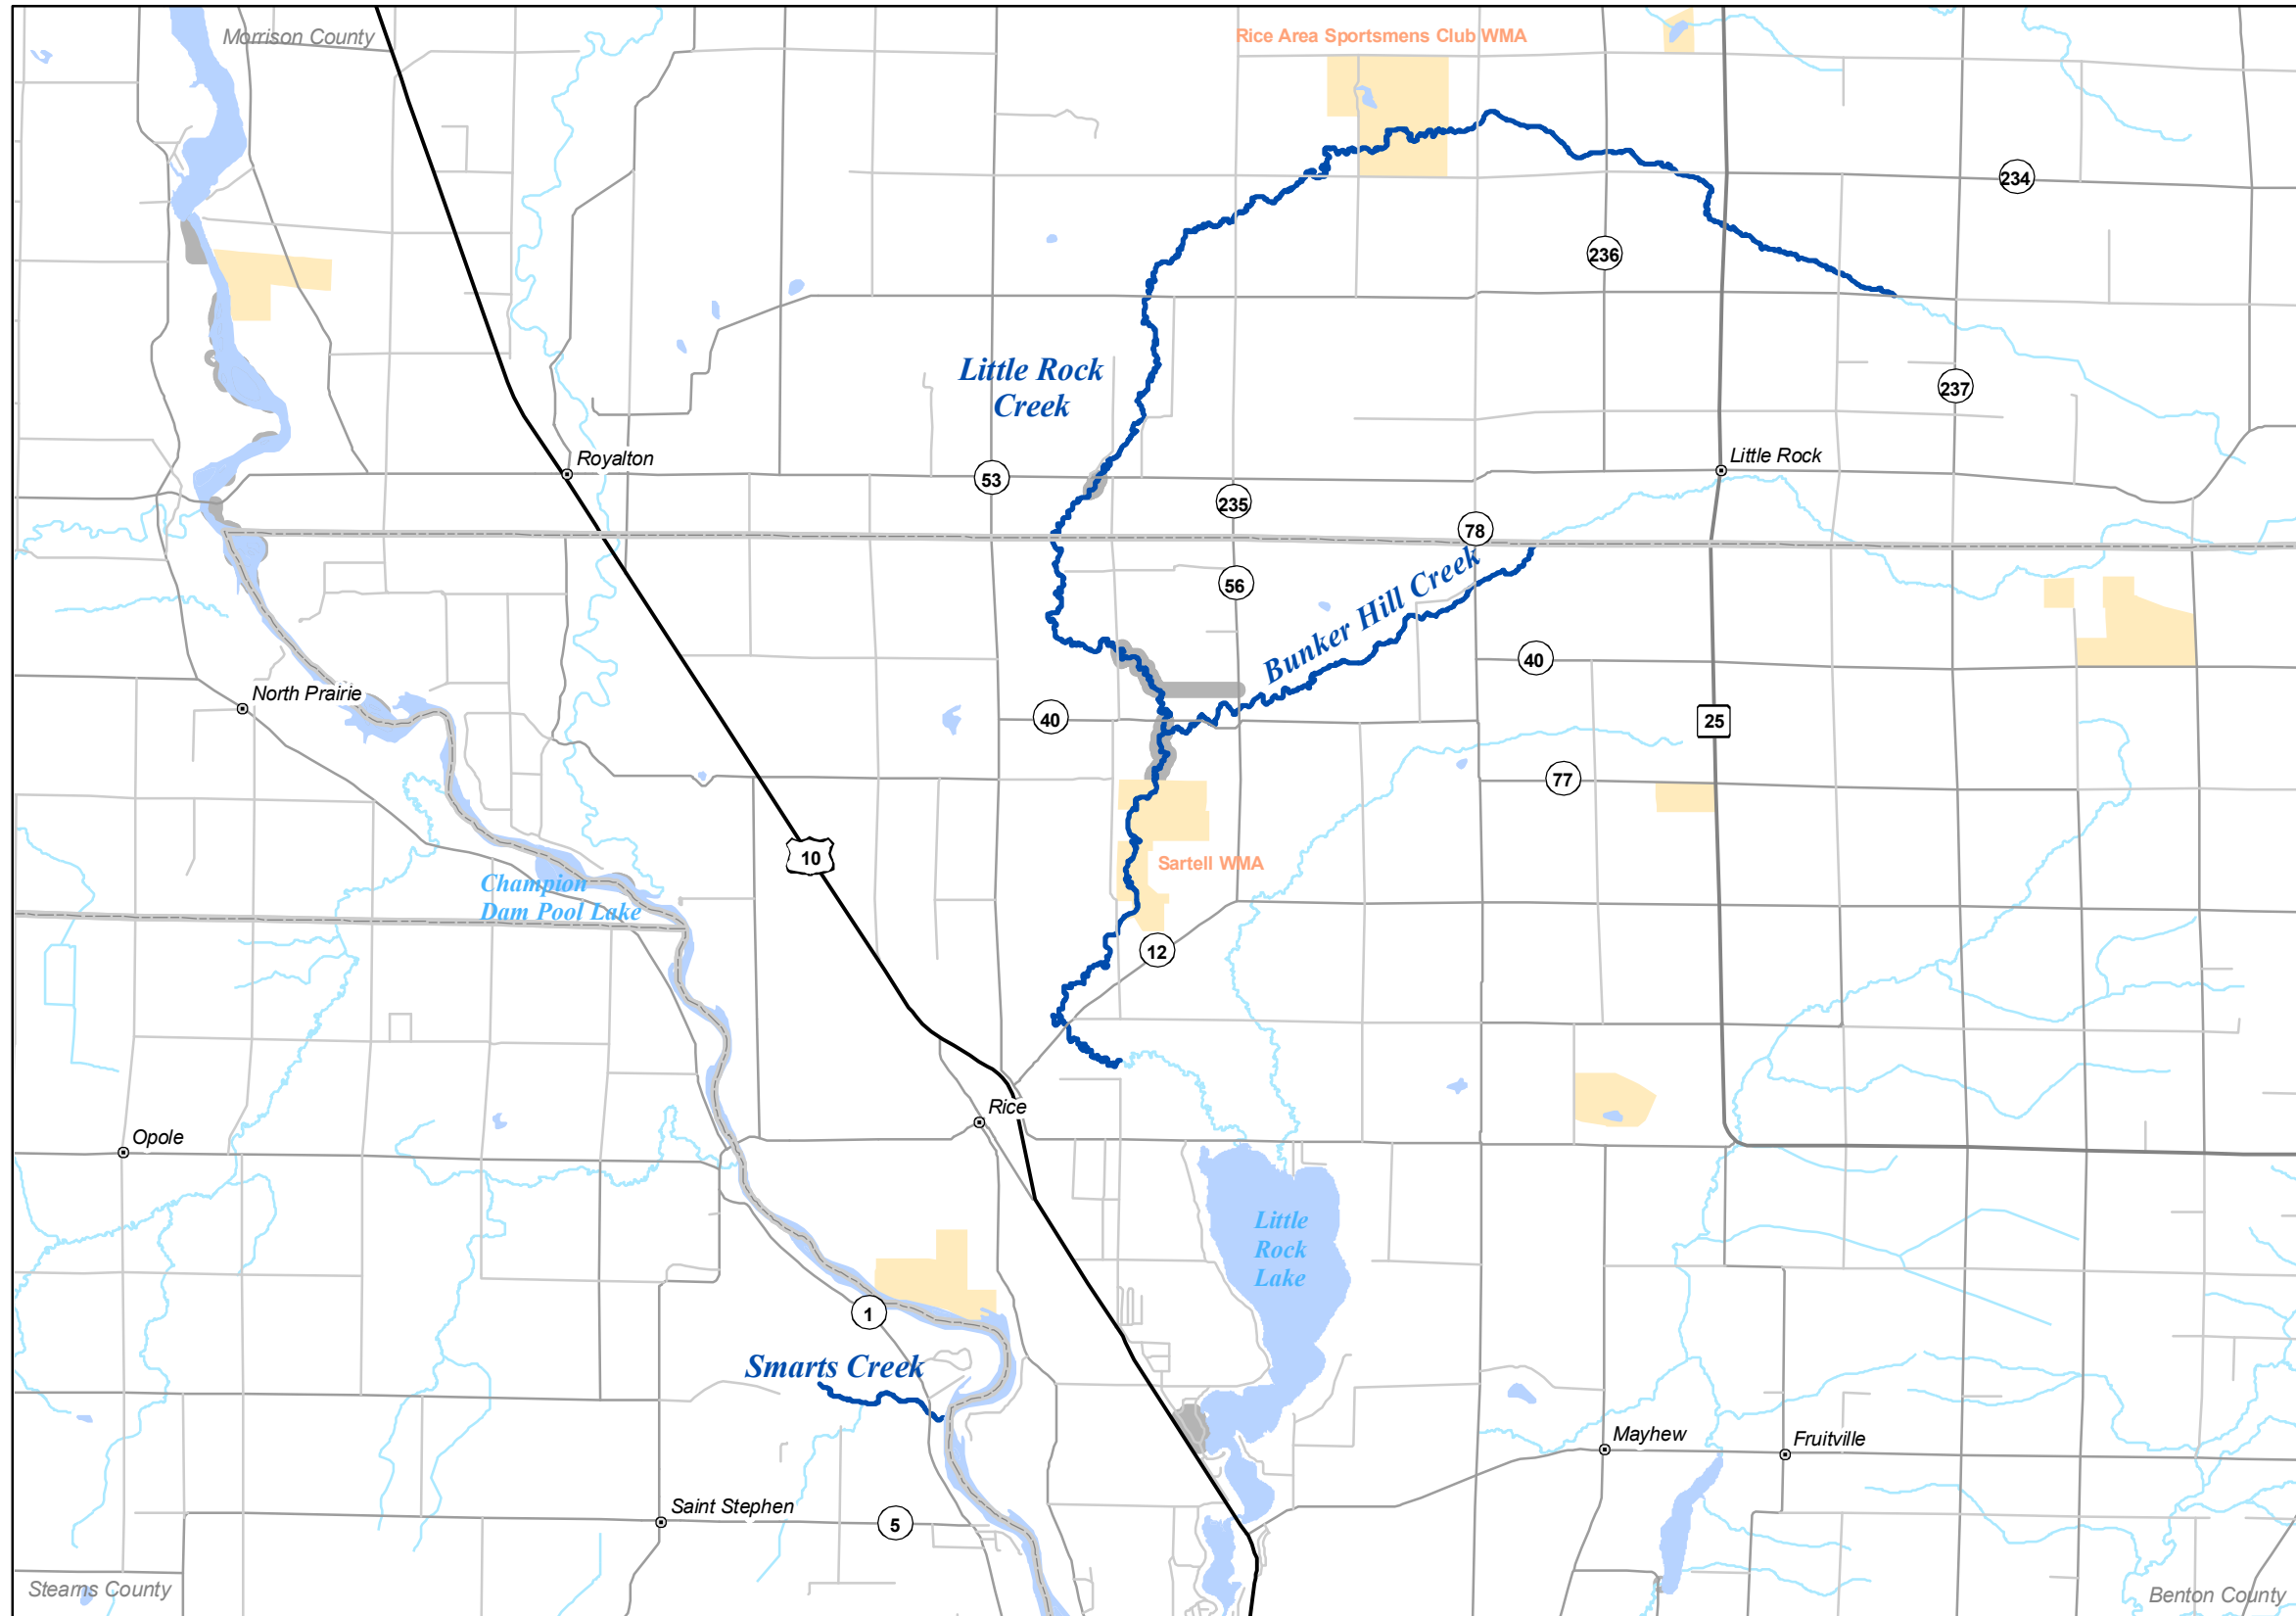

MAP 23

Legend

- Fisheries Offices
- Interstates
- Federal Highways
- State Highways
- County Roads
- Township Roads
- DNR Administered State Trails
- 12 to 16 Inch Protected Slot for All Trout (Artificial Lures or Flies Only)
- 12 to 16 Inch Protected Slot for All Trout (Bait Allowed)
- 12 Inch Minimum for Brook Trout, Bag Limit of 1 (Artificial Lures or Flies Only)
- Catch & Release for All Trout (Artificial Lures or Flies Only)
- Catch & Release for All Trout (Bait Allowed)
- Catch & Release for Brook Trout
- Fishable Trout Streams
- Streams
- Lakes
- Designated Trout Lakes
- Non Designated Trout Lakes**
- No Special Regulation
- Special Regulation - See Regulations Booklet
- Minnesota Valley Wildlife Refuge
- State Park Boundary
- Wildlife Management Areas - Publicly Accessible
- Scientific and Natural Area Boundaries
- Forestry Land
- Fishing Easements or Public Land
- Military Bases
- County Boundaries