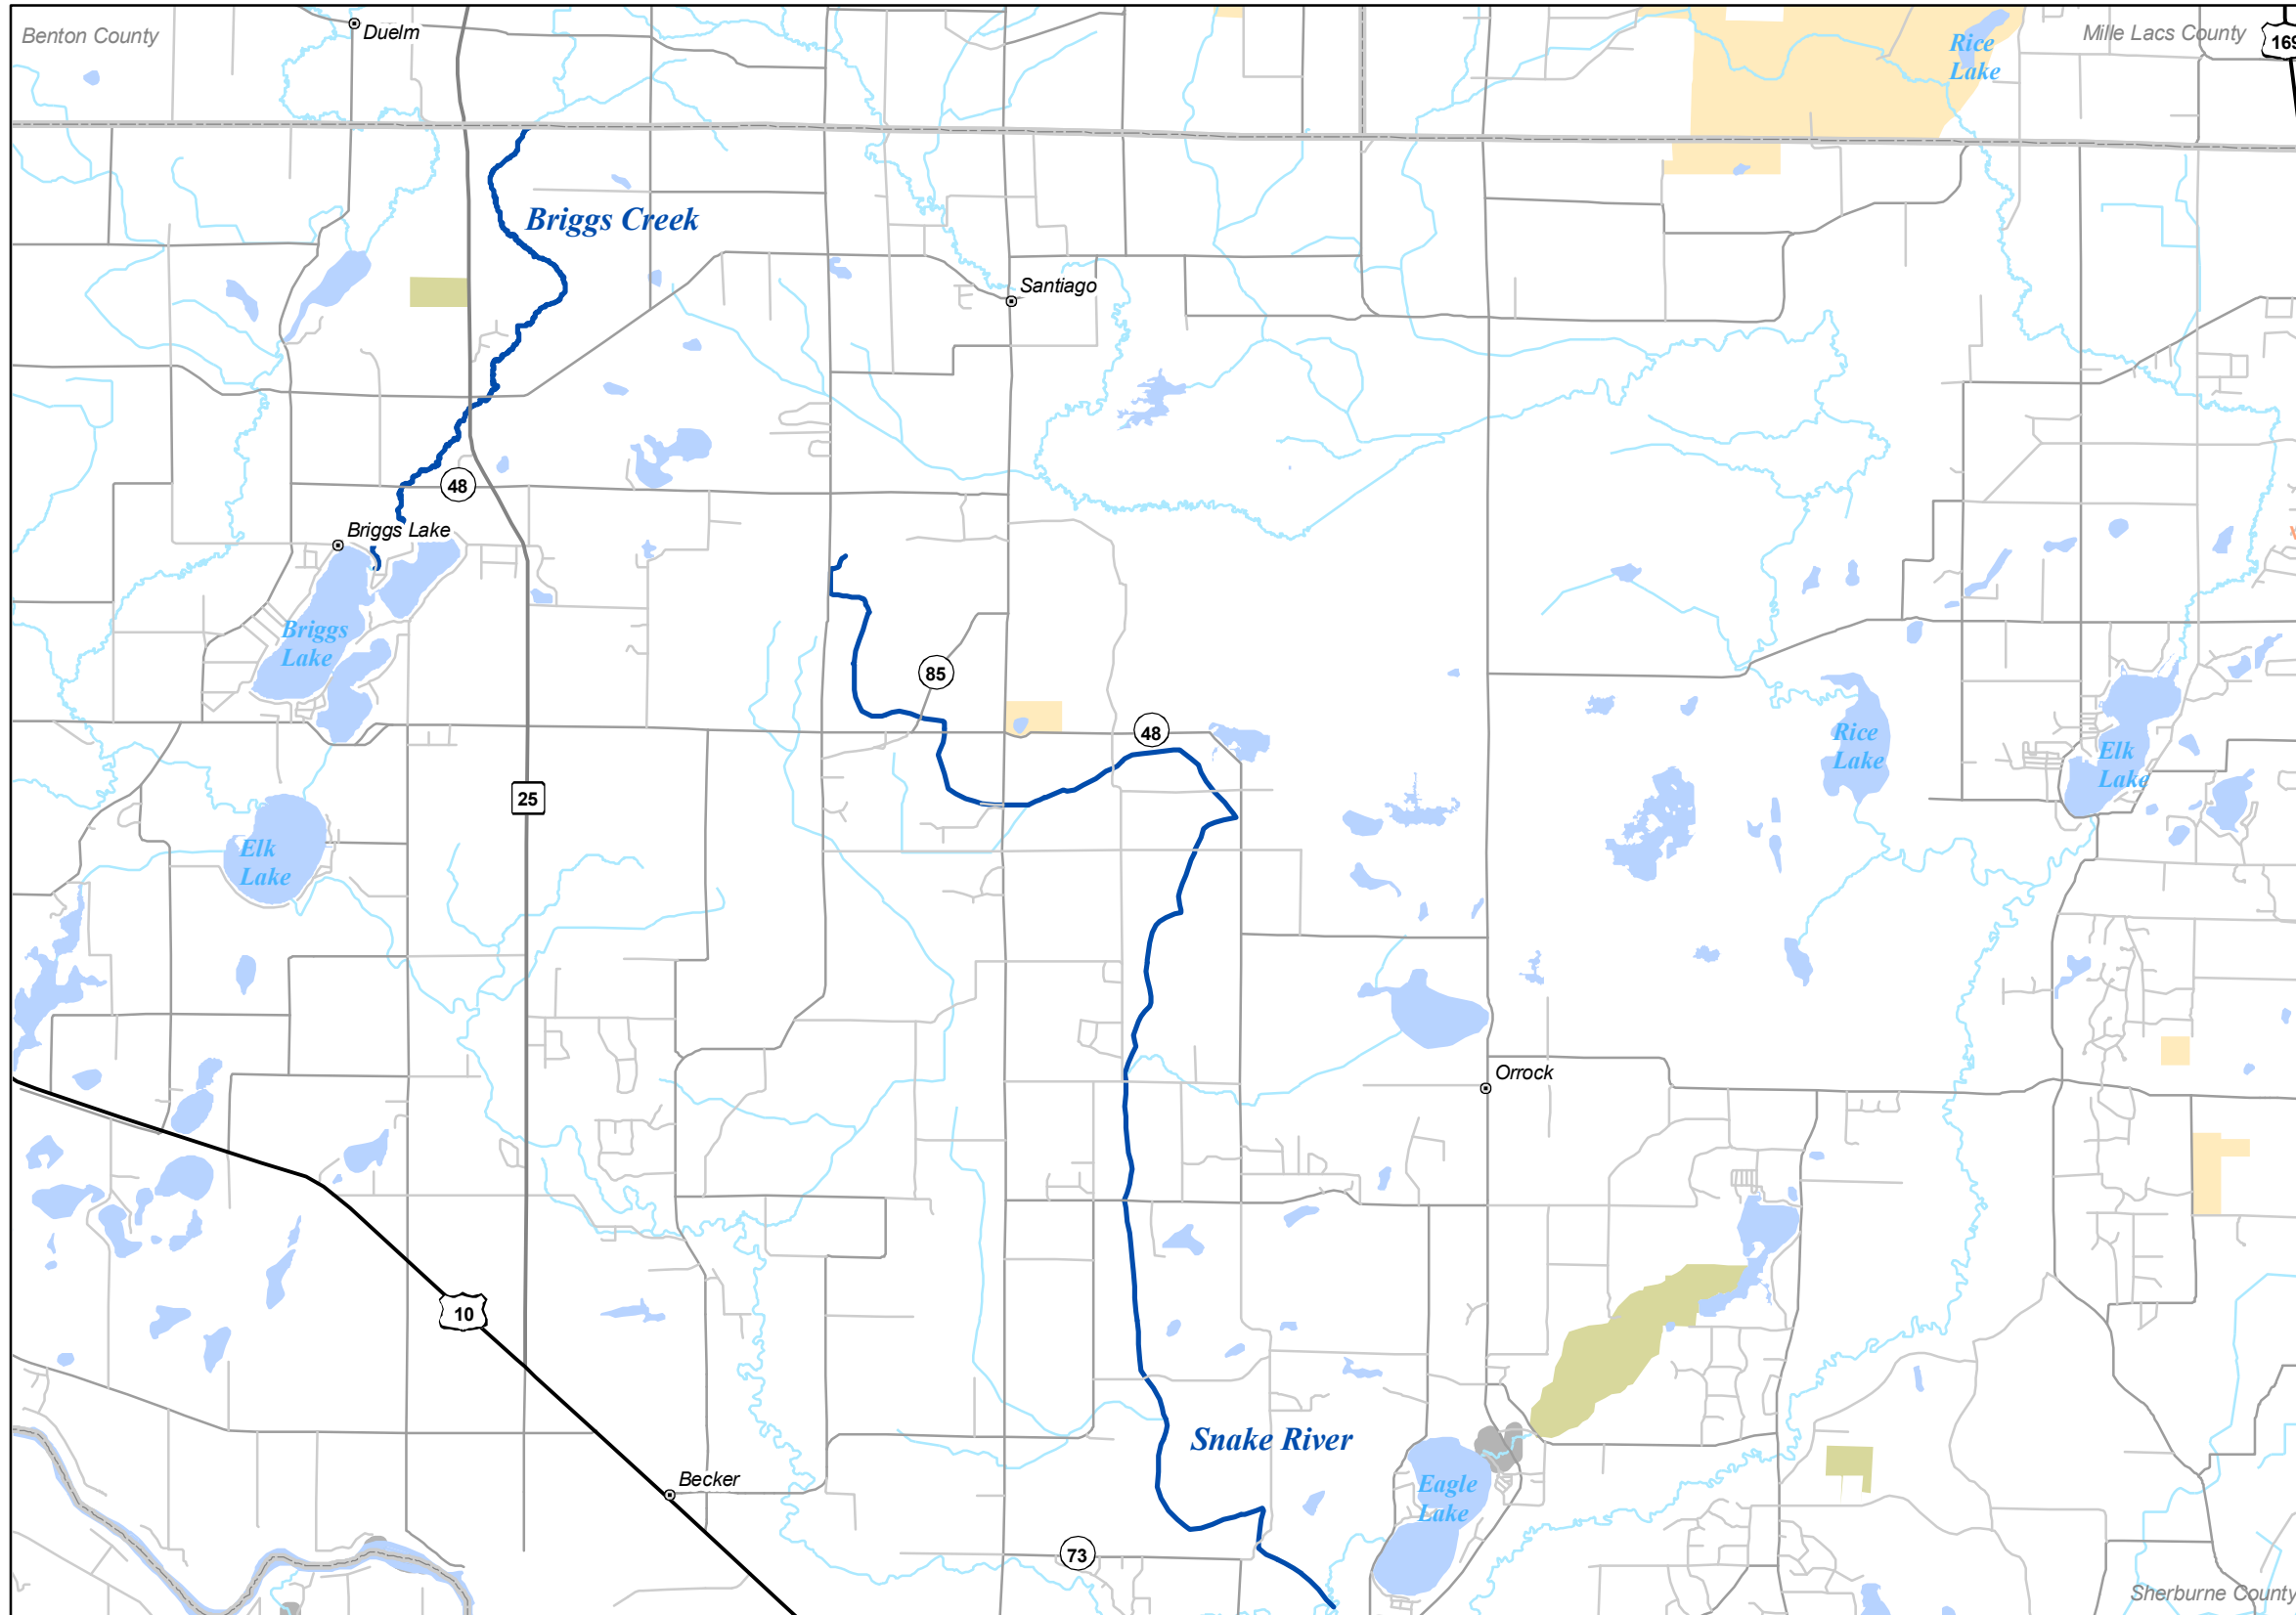

# MAP 22

**Legend**

- Fisheries Offices
- Interstates
- Federal Highways
- State Highways
- County Roads
- Township Roads
- DNR Administered State Trails
- 12 to 16 Inch Protected Slot for All Trout (Artificial Lures or Flies Only)
- 12 to 16 Inch Protected Slot for All Trout (Bait Allowed)
- 12 Inch Minimum for Brook Trout, Bag Limit of 1 (Artificial Lures or Flies Only)
- Catch & Release for All Trout (Artificial Lures or Flies Only)
- Catch & Release for All Trout (Bait Allowed)
- Catch & Release for Brook Trout
- Fishable Trout Streams
- Streams
- Lakes
- Designated Trout Lakes
- Non Designated Trout Lakes**
- No Special Regulation
- Special Regulation - See Regulations Booklet
- Minnesota Valley Wildlife Refuge
- State Park Boundary
- Wildlife Management Areas - Publicly Accessible
- Scientific and Natural Area Boundaries
- Forestry Land
- Fishing Easements or Public Land
- Military Bases
- County Boundaries