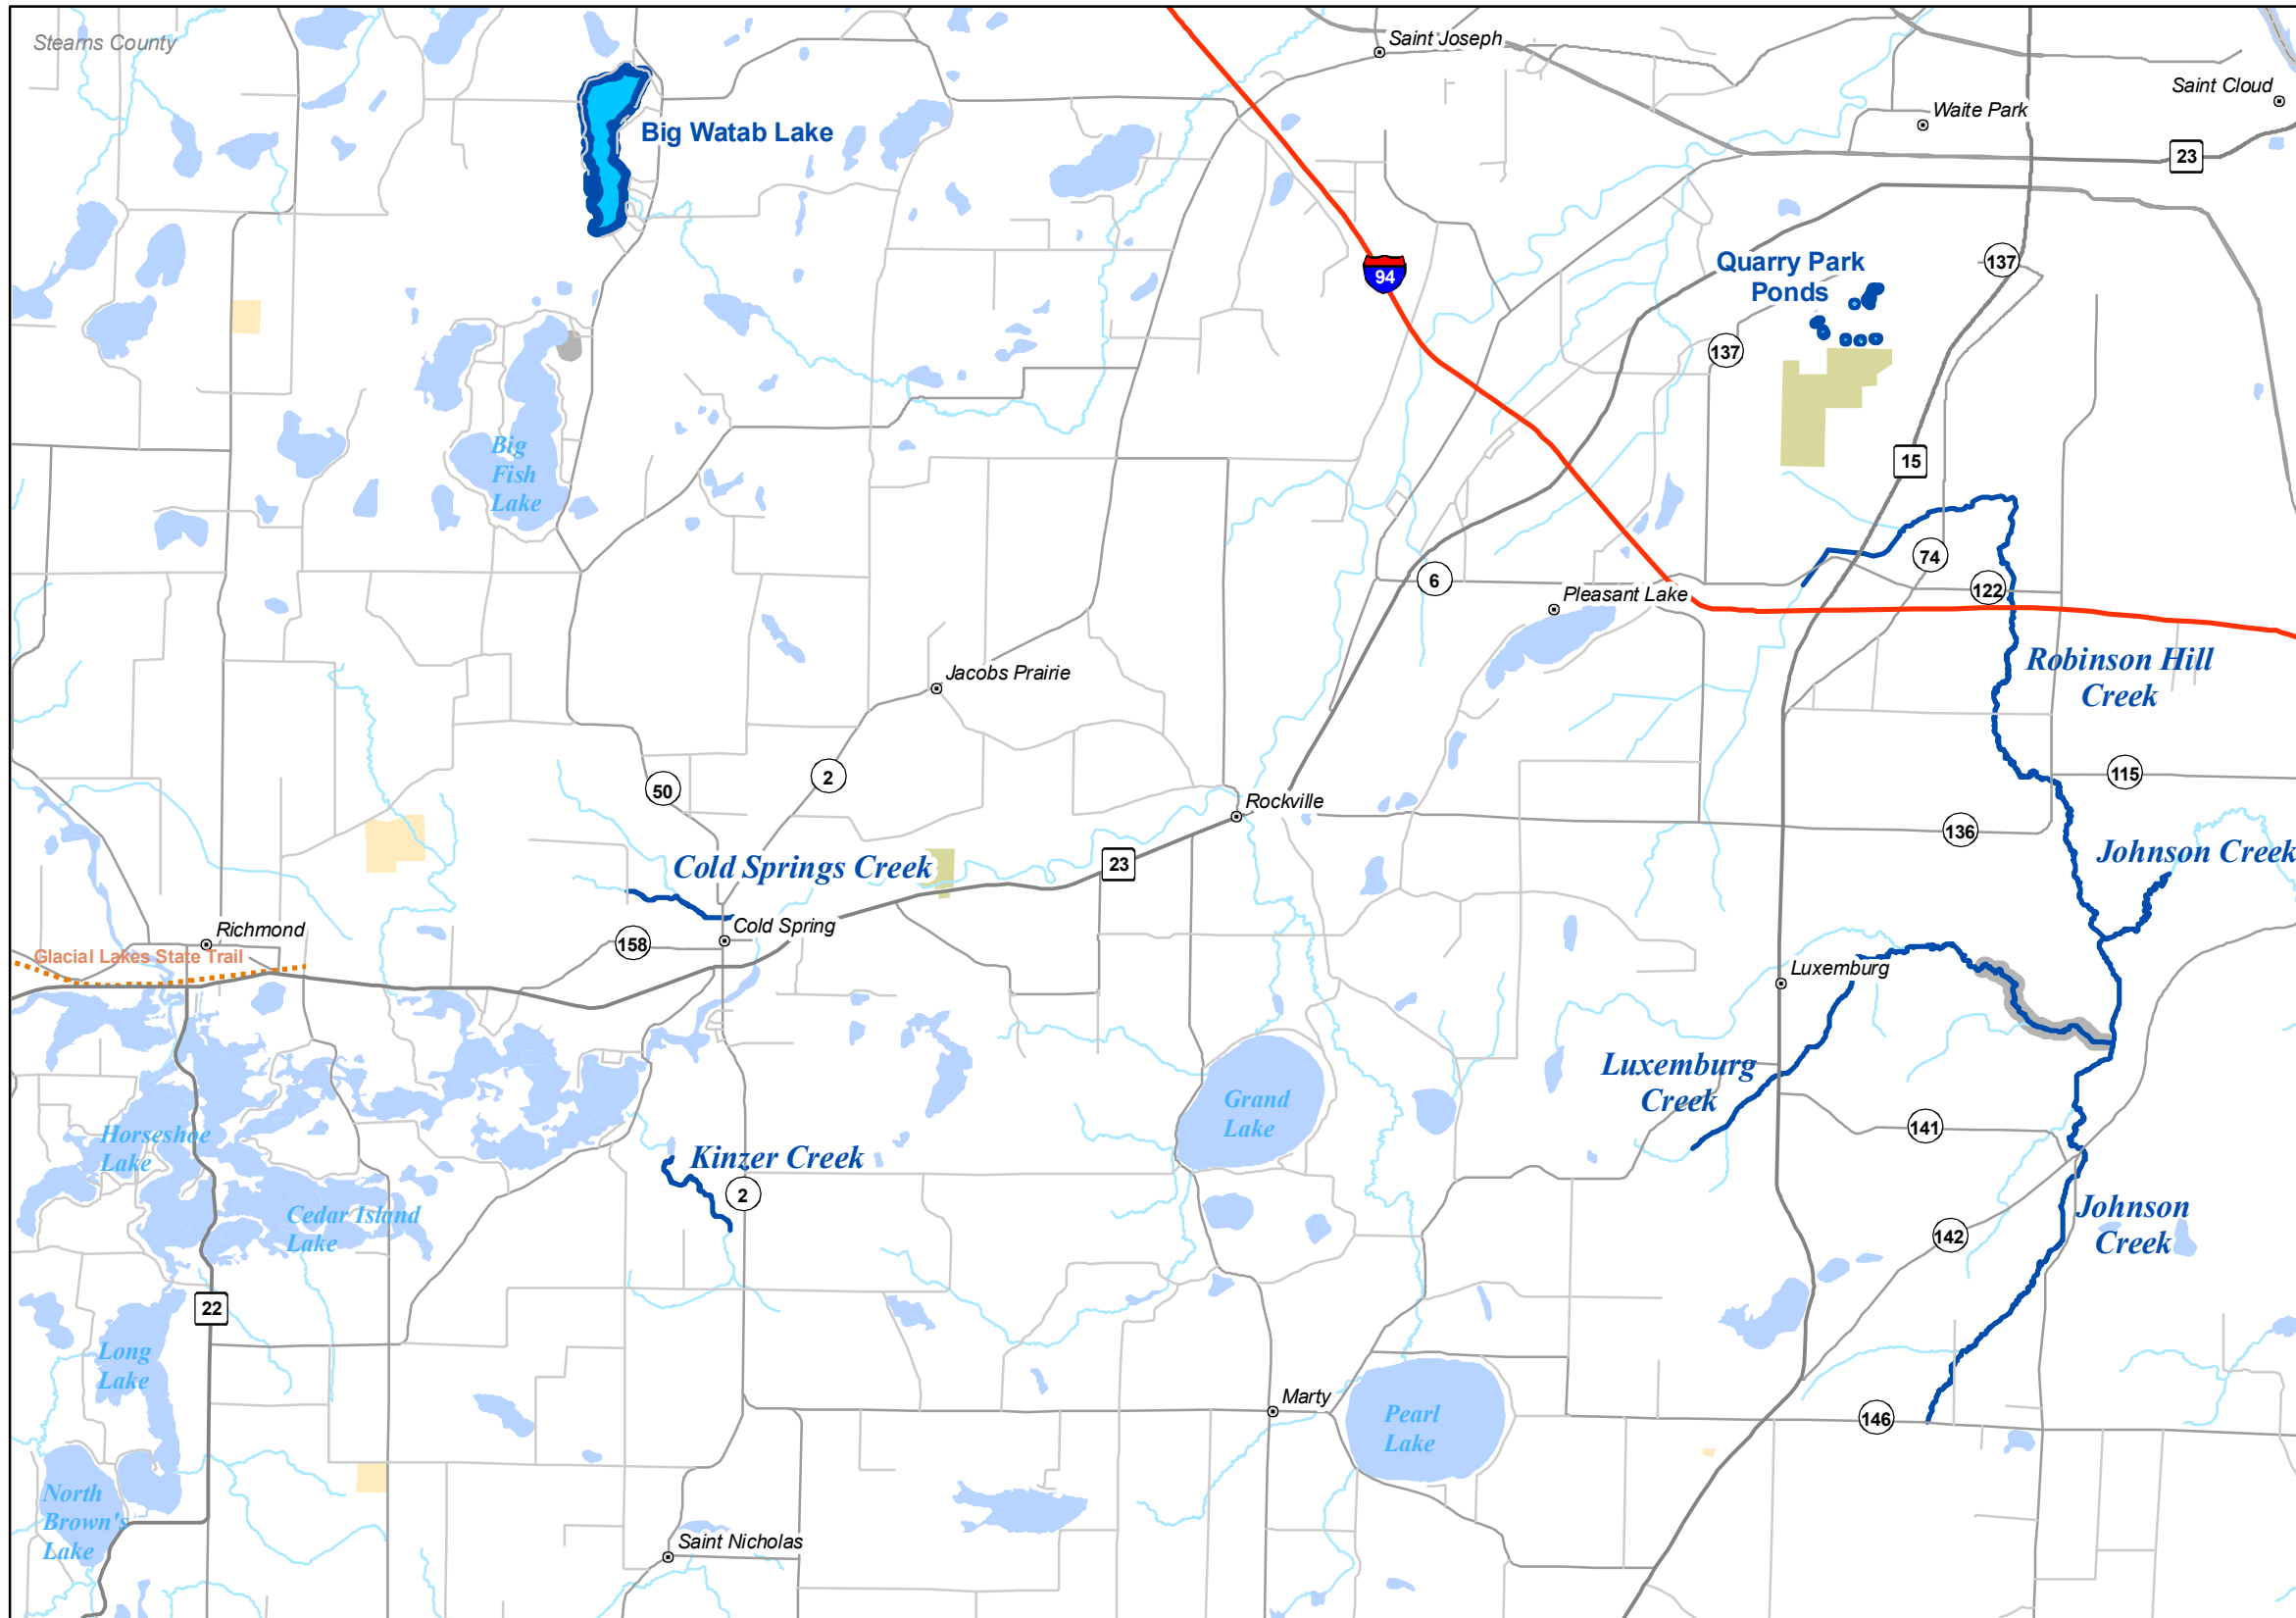

MAP 21

Legend

- Fisheries Offices
- Interstates
- Federal Highways
- State Highways
- County Roads
- Township Roads
- DNR Administered State Trails
- 12 to 16 Inch Protected Slot for All Trout (Artificial Lures or Flies Only)
- 12 to 16 Inch Protected Slot for All Trout (Bait Allowed)
- 12 Inch Minimum for Brook Trout, Bag Limit of 1 (Artificial Lures or Flies Only)
- Catch & Release for All Trout (Artificial Lures or Flies Only)
- Catch & Release for All Trout (Bait Allowed)
- Catch & Release for Brook Trout
- Fishable Trout Streams
- Streams
- Lakes
- Designated Trout Lakes
- Non Designated Trout Lakes**
- No Special Regulation
- Special Regulation - See Regulations Booklet
- Minnesota Valley Wildlife Refuge
- State Park Boundary
- Wildlife Management Areas - Publicly Accessible
- Scientific and Natural Area Boundaries
- Forestry Land
- Fishing Easements or Public Land
- Military Bases
- County Boundaries