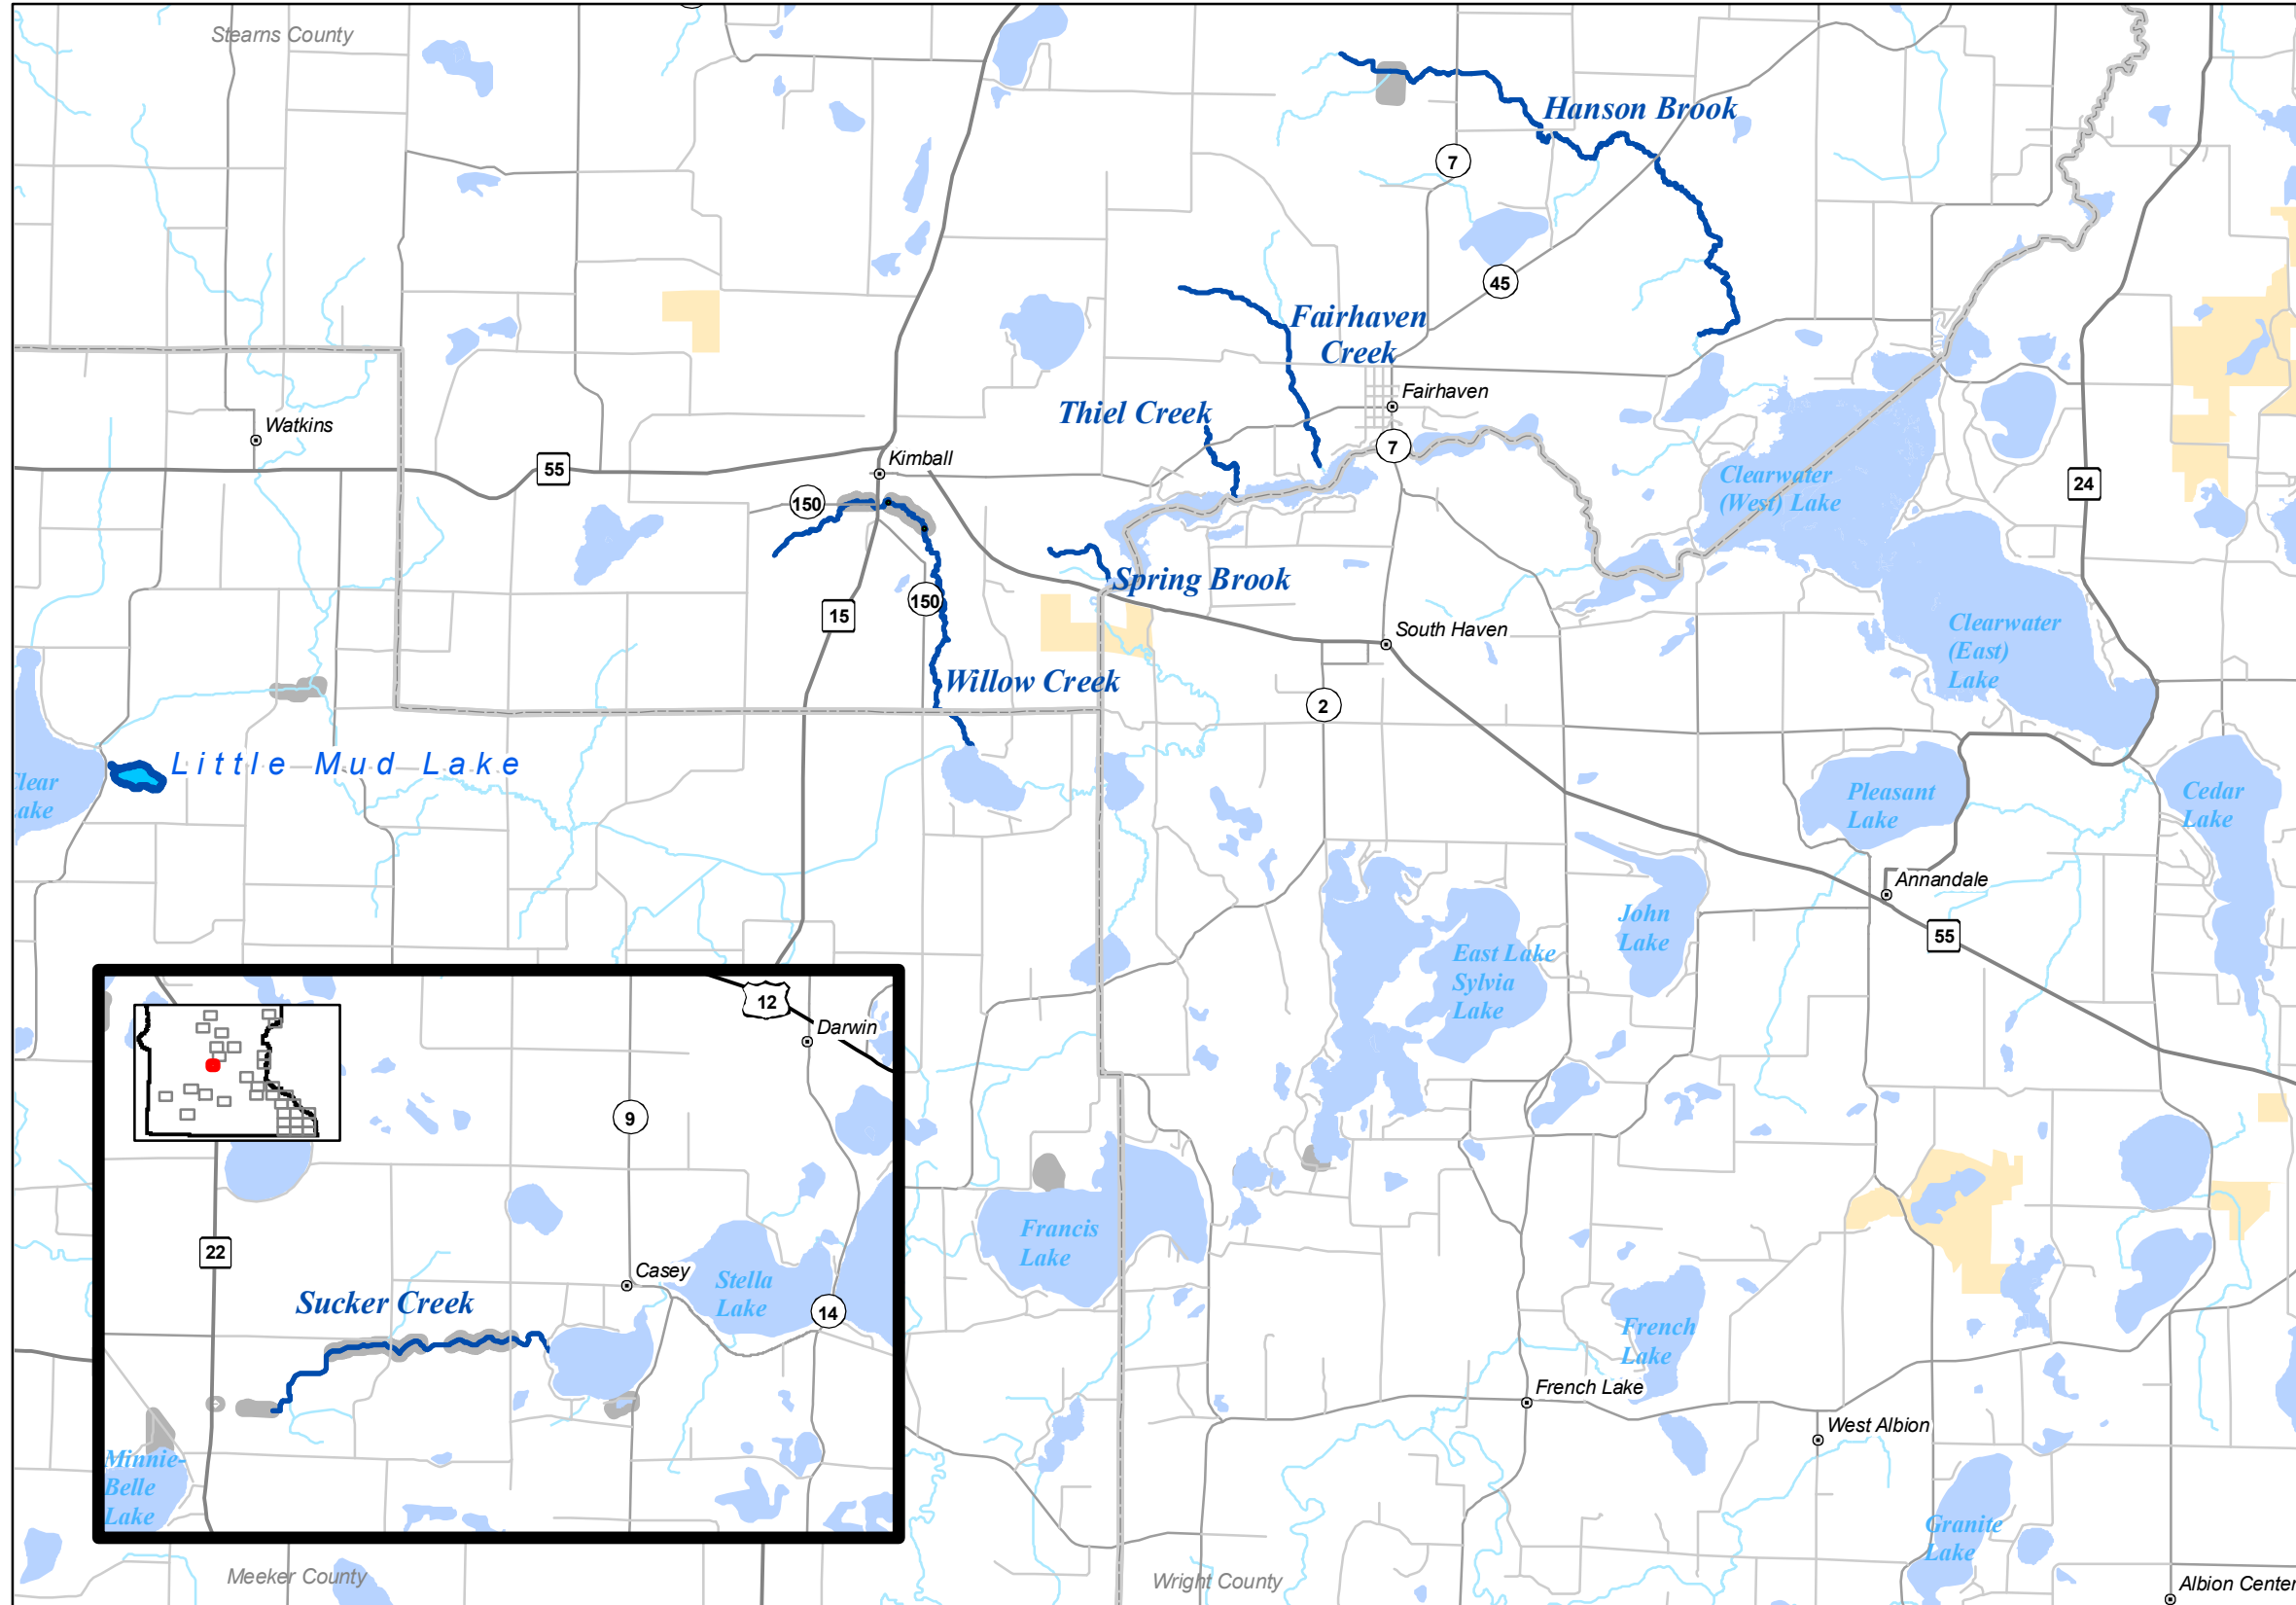

# MAP 20

### Legend

- Fisheries Offices
- Interstates
- Federal Highways
- State Highways
- County Roads
- Township Roads
- DNR Administered State Trails
- 12 to 16 Inch Protected Slot for All Trout (Artificial Lures or Flies Only)
- 12 to 16 Inch Protected Slot for All Trout (Bait Allowed)
- 12 Inch Minimum for Brook Trout, Bag Limit of 1 (Artificial Lures or Flies Only)
- Catch & Release for All Trout (Artificial Lures or Flies Only)
- Catch & Release for All Trout (Bait Allowed)
- Catch & Release for Brook Trout
- Fishable Trout Streams
- Streams
- Lakes
- Designated Trout Lakes
- Non Designated Trout Lakes
- No Special Regulation
- Special Regulation - See Regulations Booklet
- Minnesota Valley Wildlife Refuge
- State Park Boundary
- Wildlife Management Areas - Publicly Accessible
- Scientific and Natural Area Boundaries
- Forestry Land
- Fishing Easements or Public Land
- Military Bases
- County Boundaries