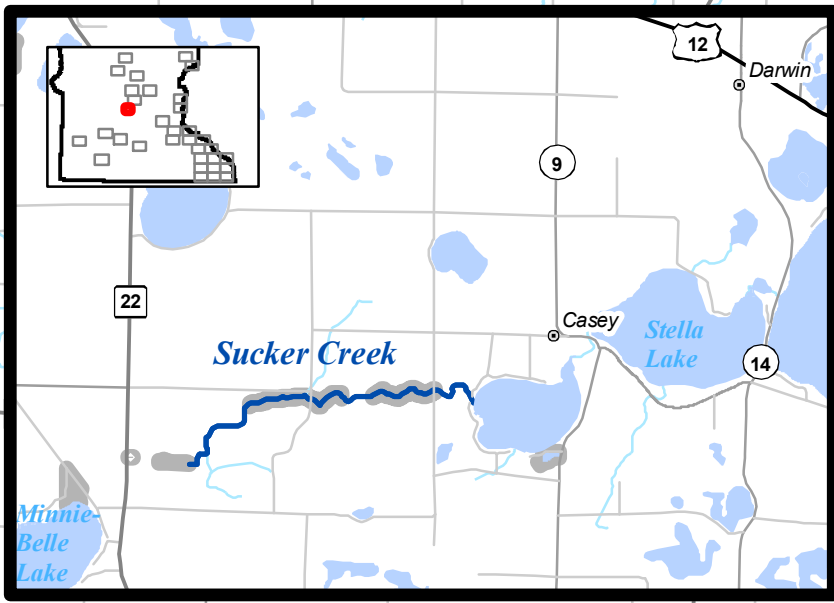

# MAP 20

### Legend

- Fisheries Offices
- Interstates
- Federal Highways
- State Highways
- County Roads
- Township Roads
- DNR Administered State Trails
- 12 to 16 Inch Protected Slot for All Trout (Artificial Lures or Flies Only)
- 12 to 16 Inch Protected Slot for All Trout (Bait Allowed)
- 12 Inch Minimum for Brook Trout, Bag Limit of 1 (Artificial Lures or Flies Only)
- Catch & Release for All Trout (Artificial Lures or Flies Only)
- Catch & Release for All Trout (Bait Allowed)
- Catch & Release for Brook Trout
- Fishable Trout Streams
- Streams
- Lakes
- Designated Trout Lakes
- Non Designated Trout Lakes
- No Special Regulation
- Special Regulation - See Regulations Booklet
- Minnesota Valley Wildlife Refuge
- State Park Boundary
- Wildlife Management Areas - Publicly Accessible
- Scientific and Natural Area Boundaries
- Forestry Land
- Fishing Easements or Public Land
- Military Bases
- County Boundaries