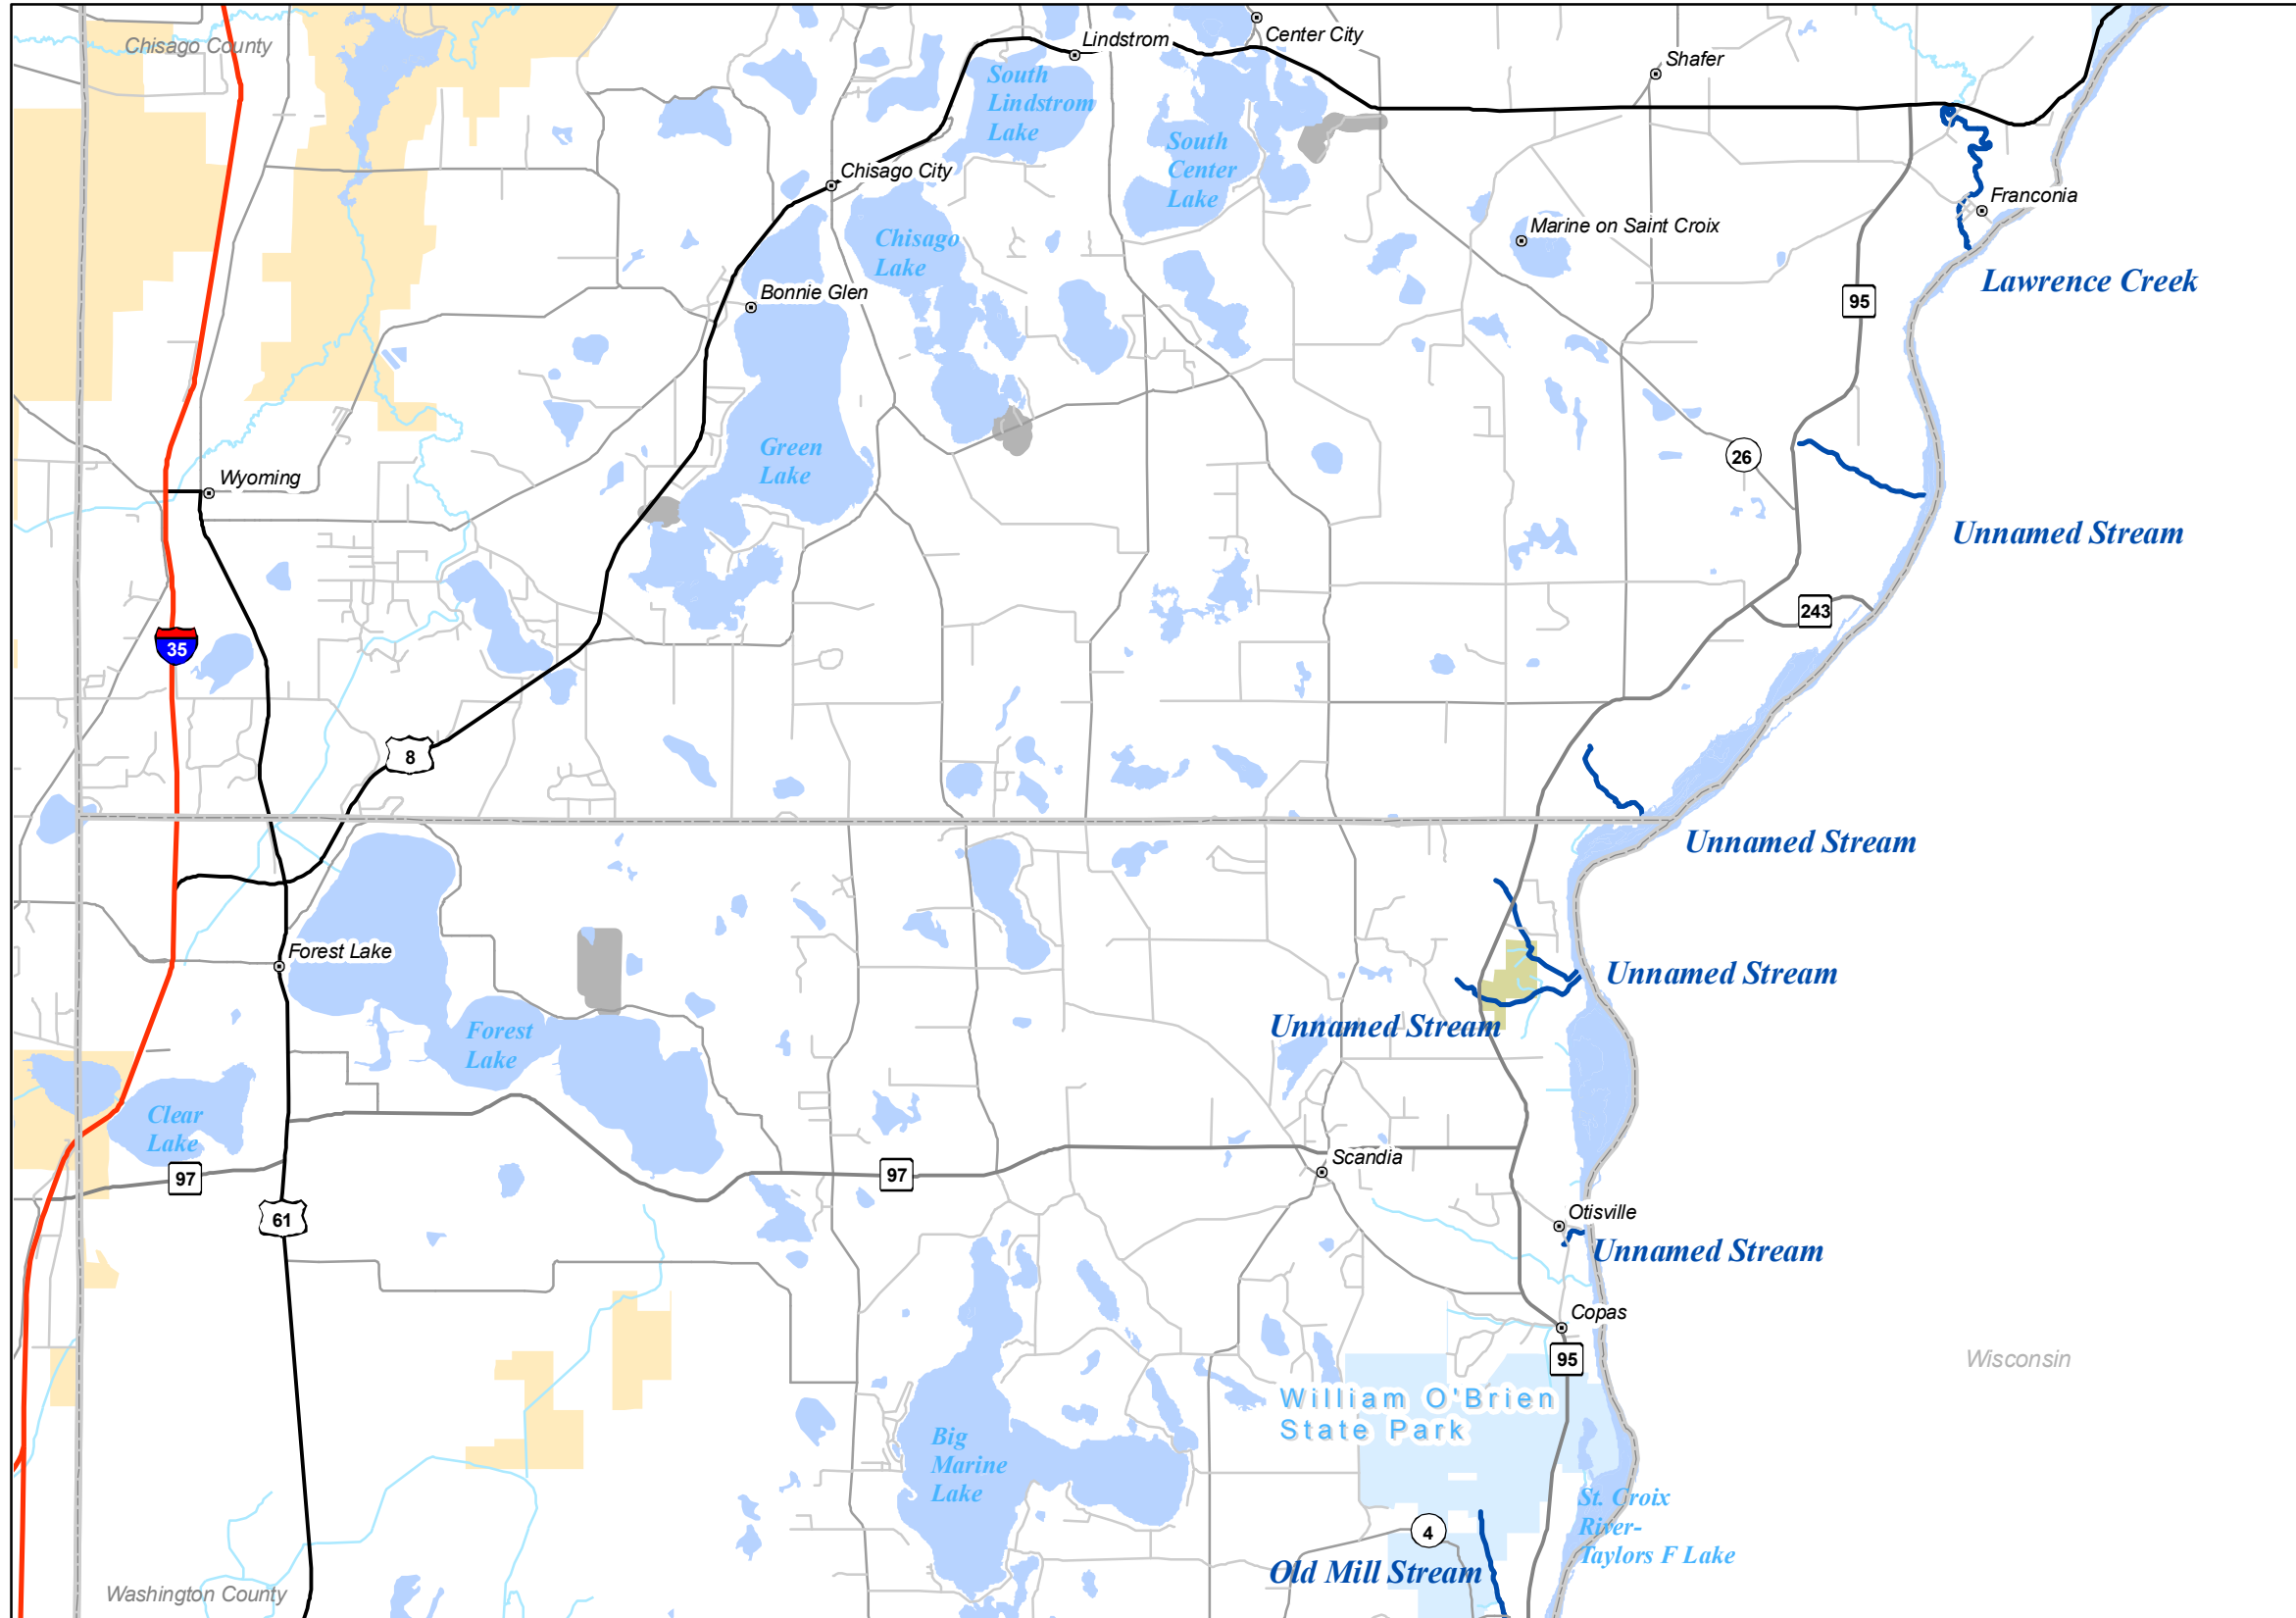

MAP 19

Legend

- Fisheries Offices
- Interstates
- Federal Highways
- State Highways
- County Roads
- Township Roads
- DNR Administered State Trails
- 12 to 16 Inch Protected Slot for All Trout (Artificial Lures or Flies Only)
- 12 to 16 Inch Protected Slot for All Trout (Bait Allowed)
- 12 Inch Minimum for Brook Trout, Bag Limit of 1 (Artificial Lures or Flies Only)
- Catch & Release for All Trout (Artificial Lures or Flies Only)
- Catch & Release for All Trout (Bait Allowed)
- Catch & Release for Brook Trout
- Fishable Trout Streams
- Streams
- Lakes
- Designated Trout Lakes
- Non Designated Trout Lakes**
- No Special Regulation
- Special Regulation - See Regulations Booklet
- Minnesota Valley Wildlife Refuge
- State Park Boundary
- Wildlife Management Areas - Publicly Accessible
- Scientific and Natural Area Boundaries
- Forestry Land
- Fishing Easements or Public Land
- Military Bases
- County Boundaries