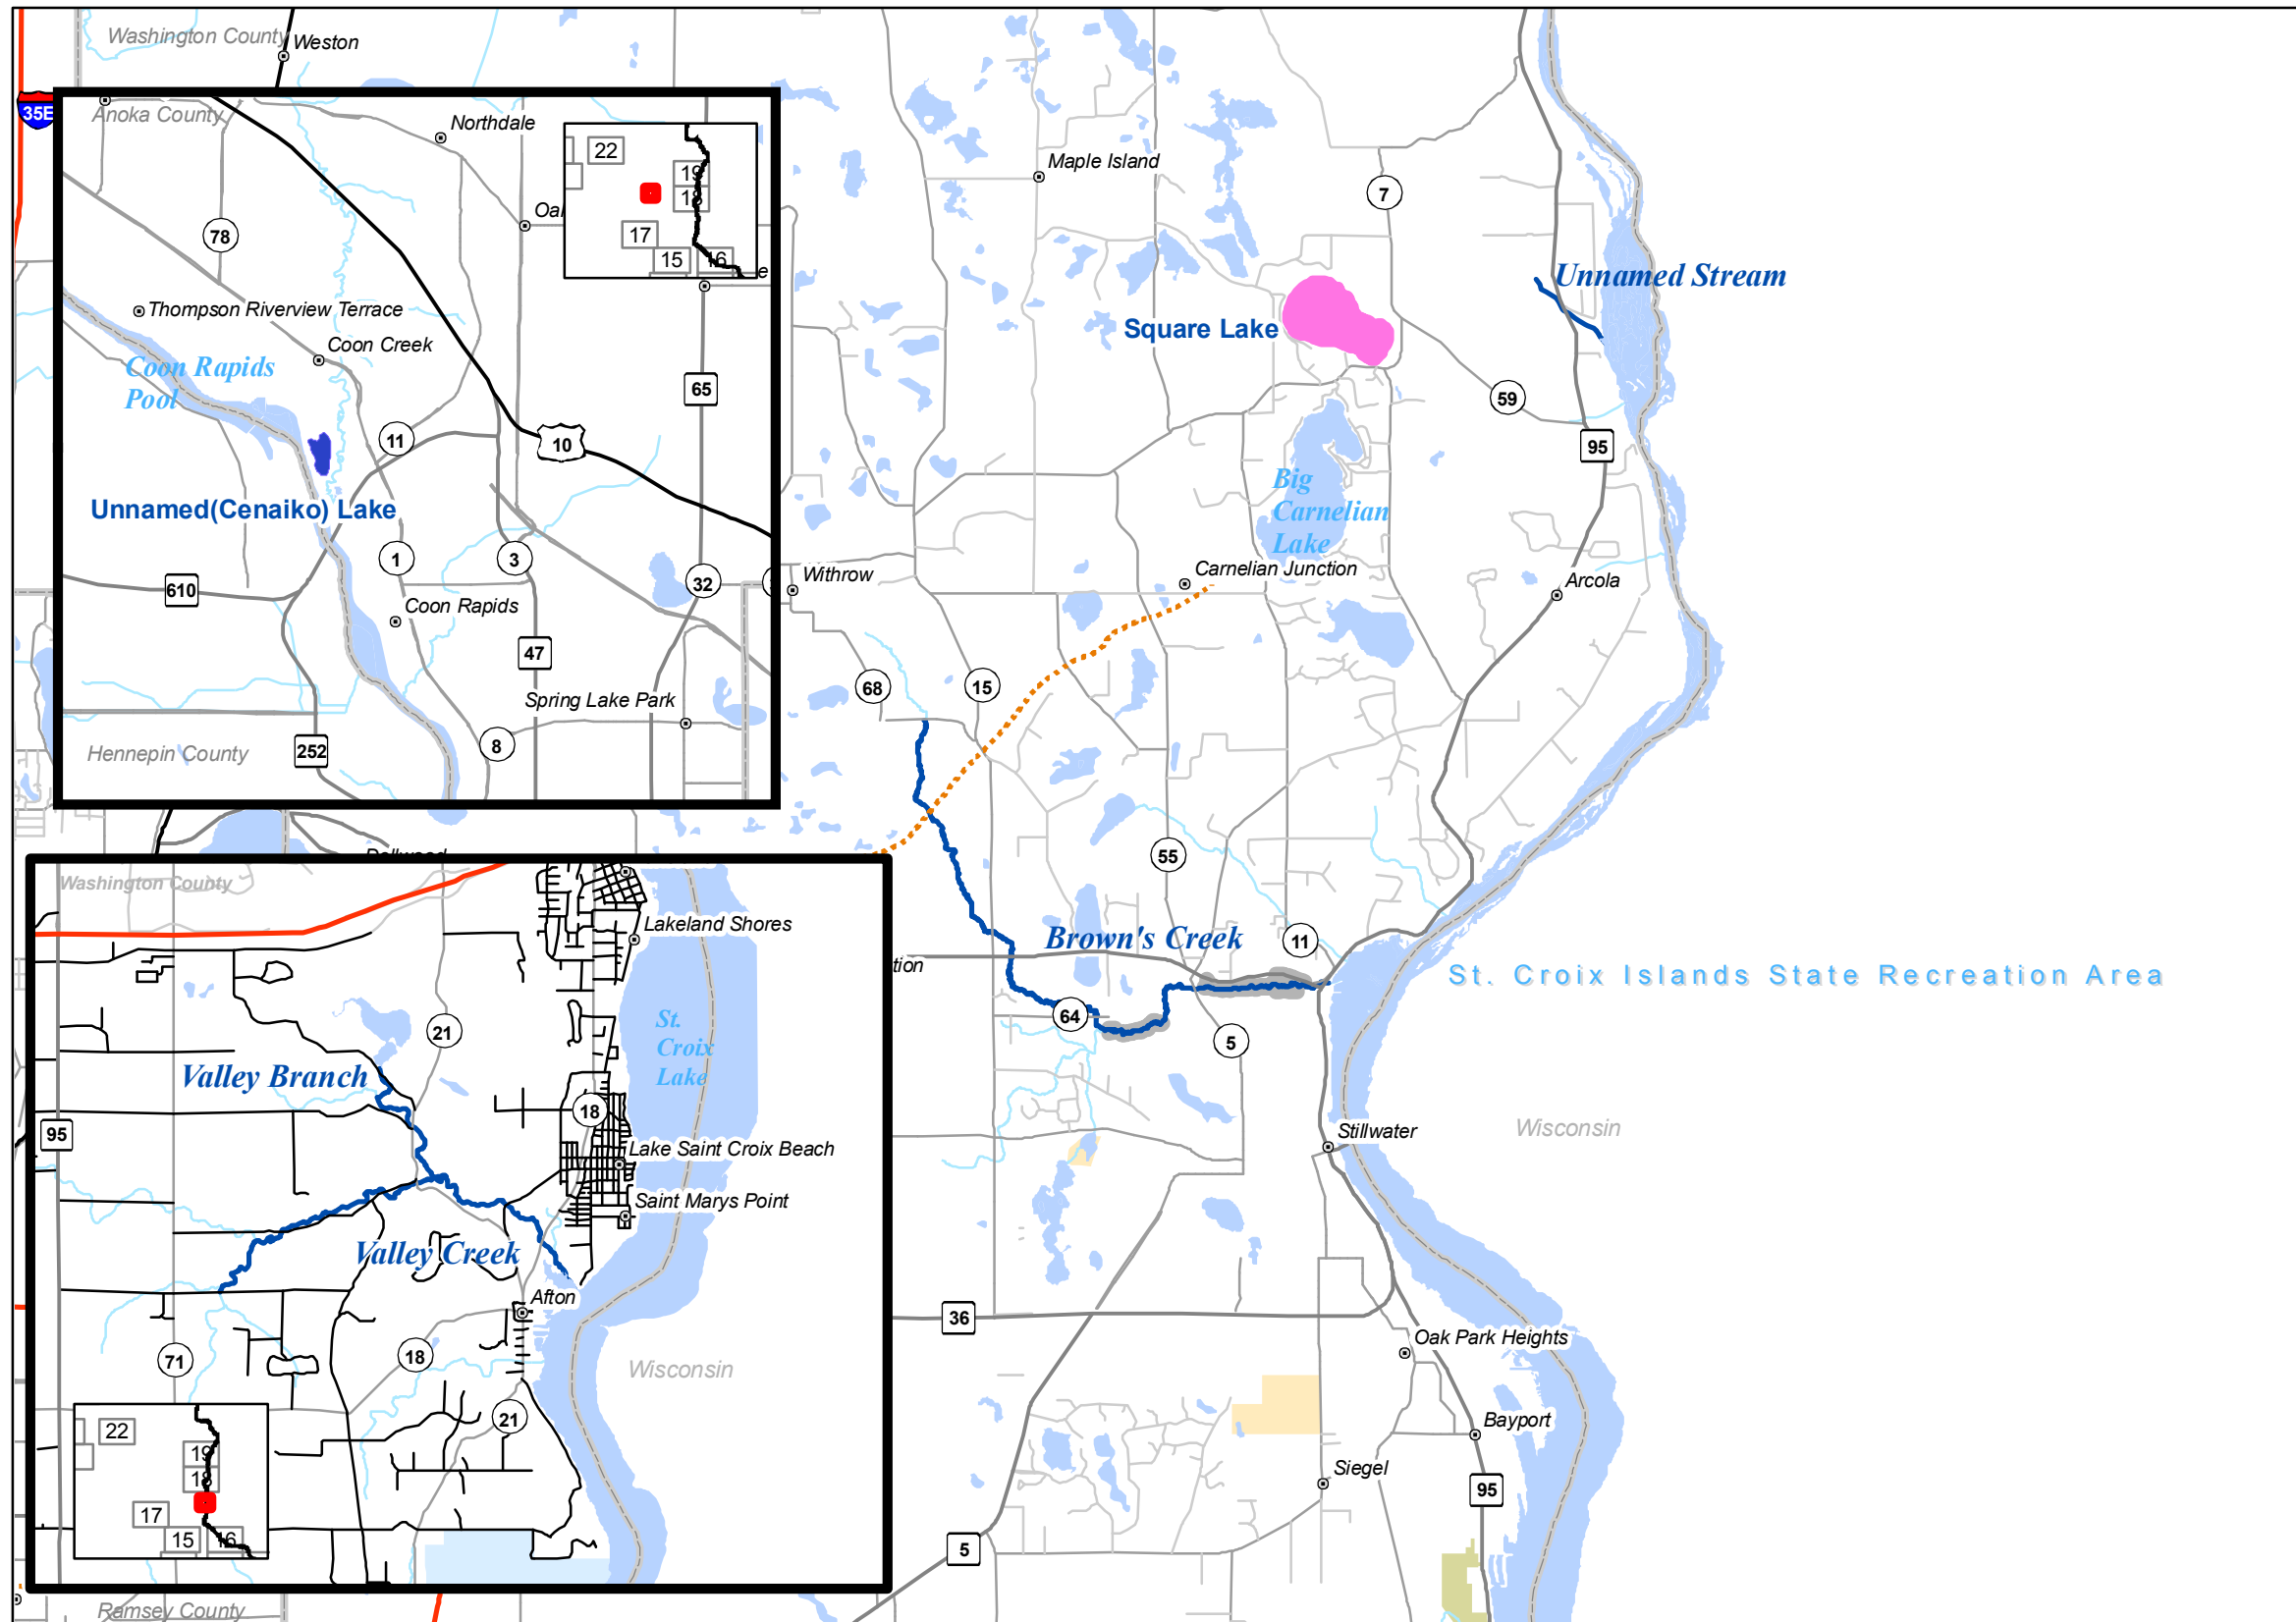

# MAP 18

**Legend**

- Fisheries Offices
- Interstates
- Federal Highways
- State Highways
- County Roads
- Township Roads
- DNR Administered State Trails
- 12 to 16 Inch Protected Slot for All Trout (Artificial Lures or Flies Only)
- 12 to 16 Inch Protected Slot for All Trout (Bait Allowed)
- 12 Inch Minimum for Brook Trout, Bag Limit of 1 (Artificial Lures or Flies Only)
- Catch & Release for All Trout (Artificial Lures or Flies Only)
- Catch & Release for All Trout (Bait Allowed)
- Catch & Release for Brook Trout
- Fishable Trout Streams
- Streams
- Lakes
- Designated Trout Lakes
- Non Designated Trout Lakes**
- No Special Regulation
- Special Regulation - See Regulations Booklet
- Minnesota Valley Wildlife Refuge
- State Park Boundary
- Wildlife Management Areas - Publicly Accessible
- Scientific and Natural Area Boundaries
- Forestry Land
- Fishing Easements or Public Land
- Military Bases
- County Boundaries