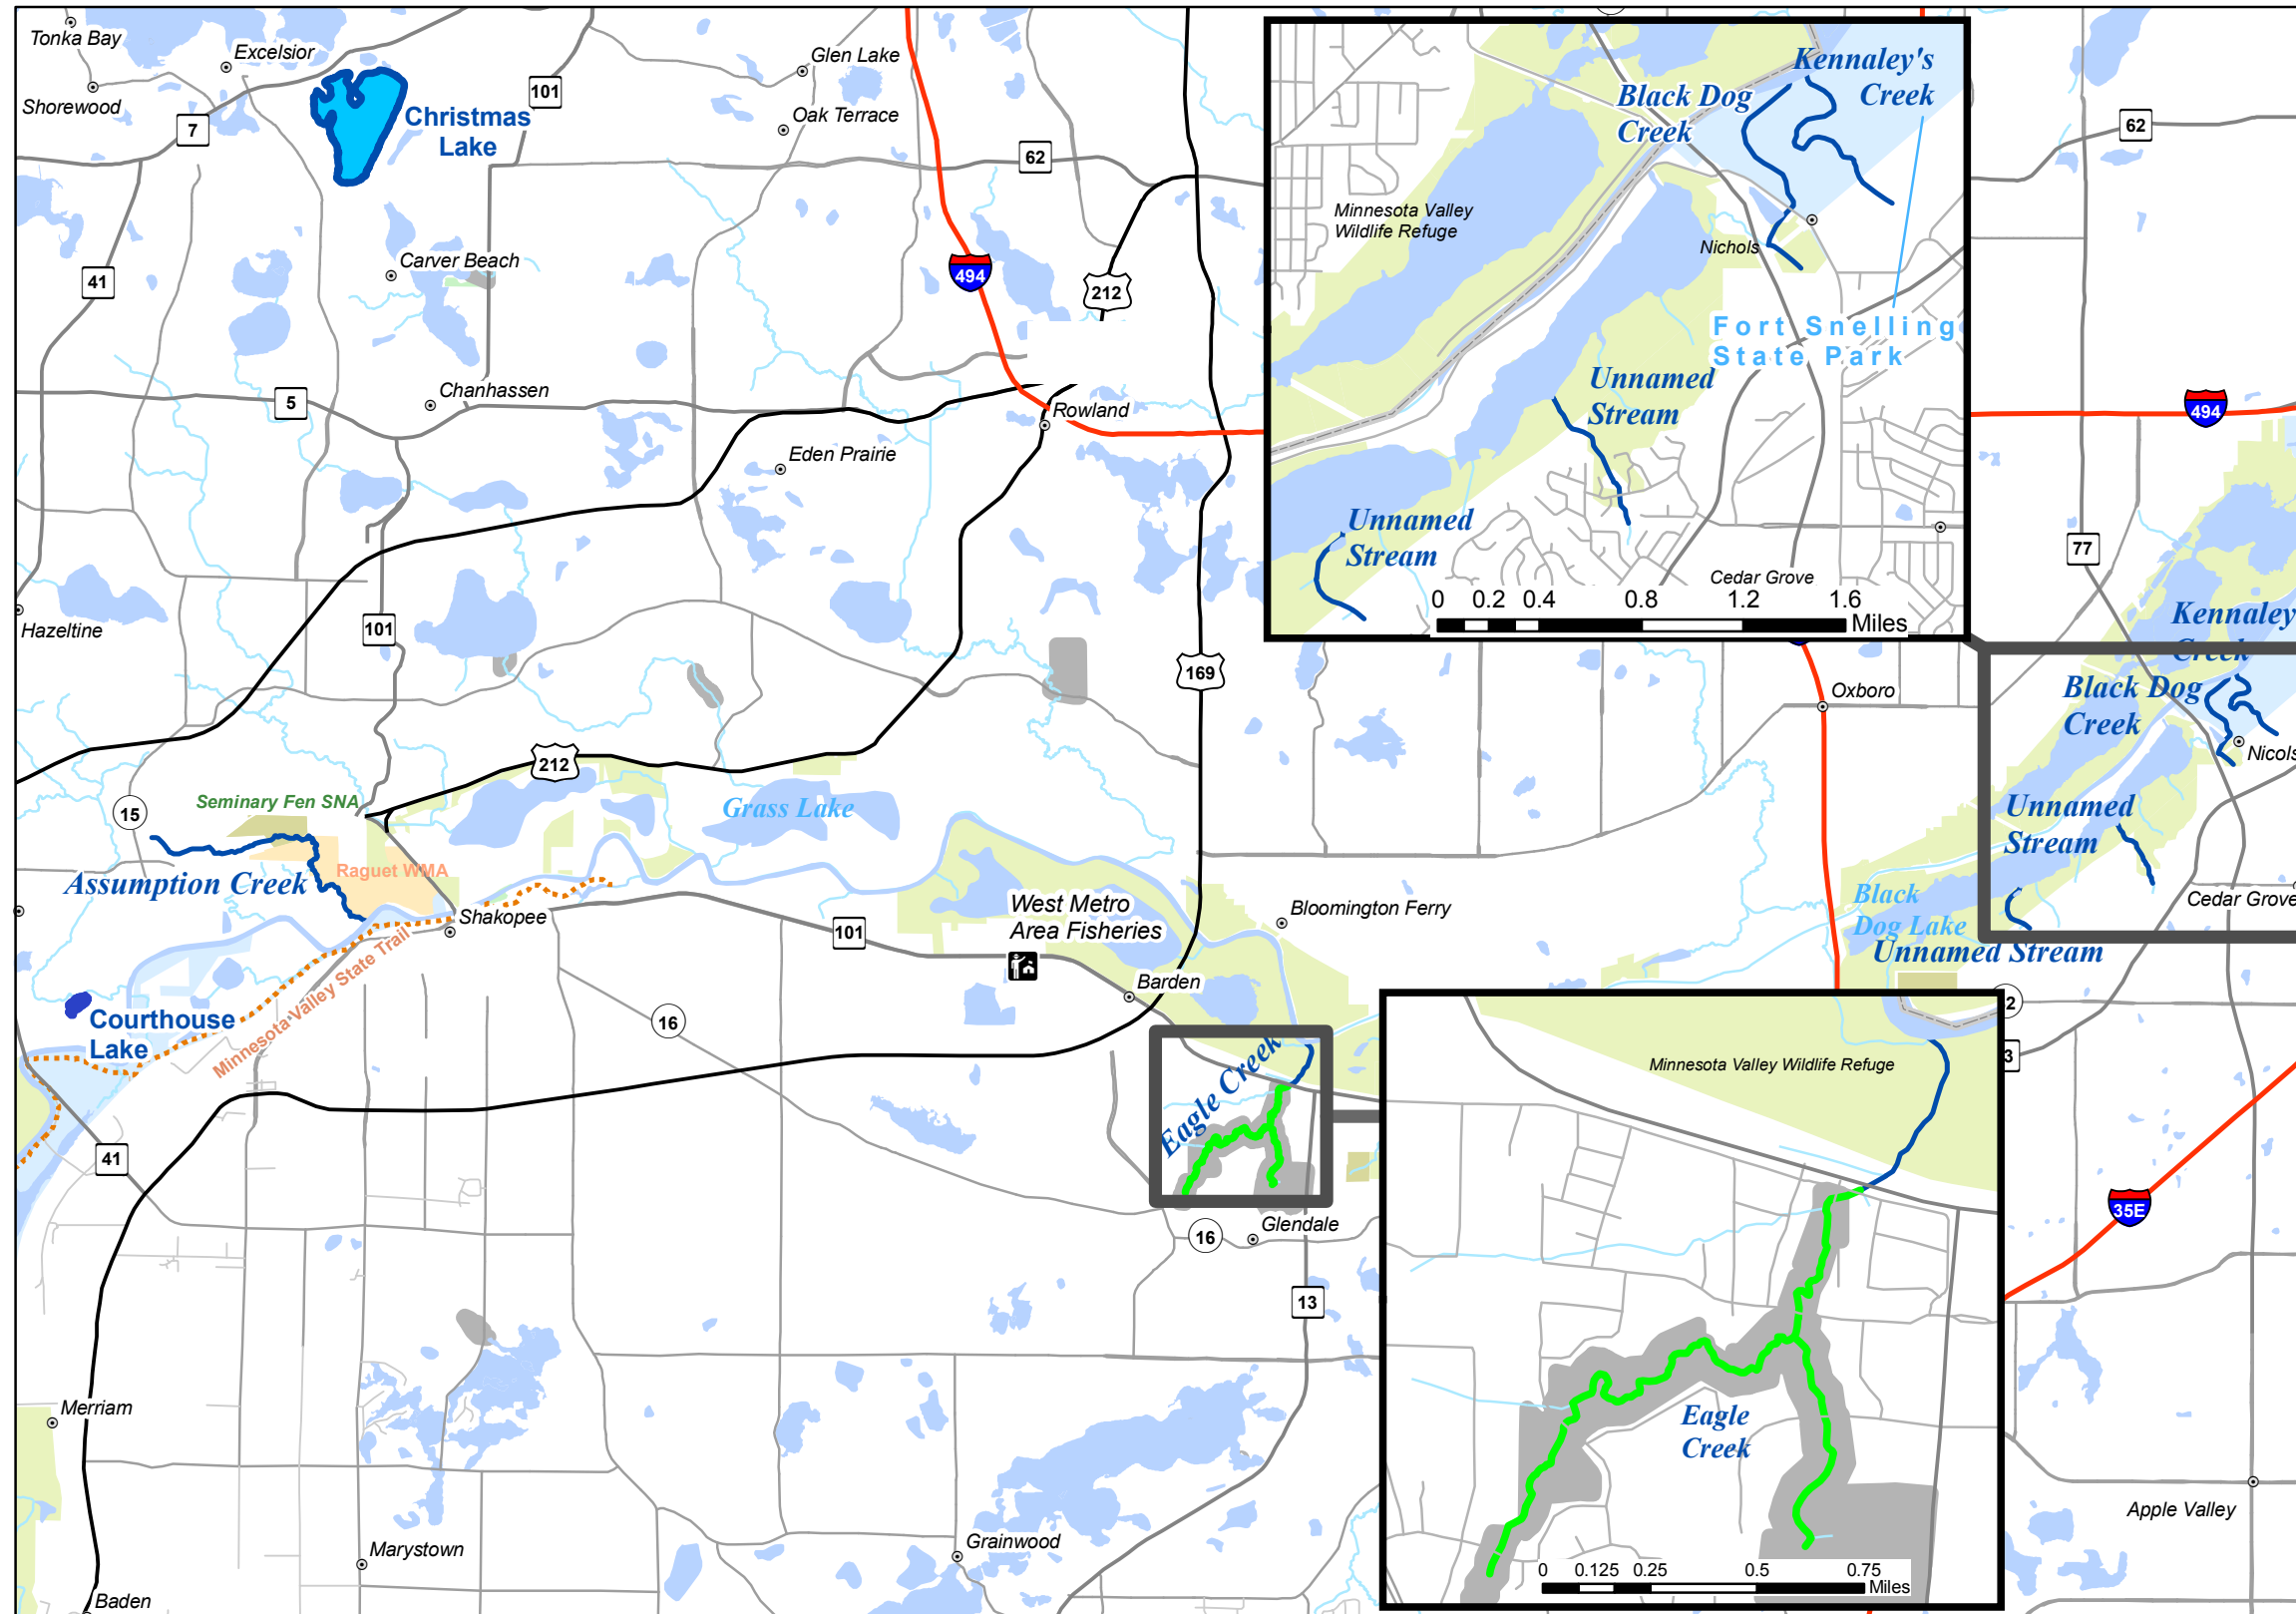

MAP 17

Legend

- Fisheries Offices
- Interstates
- Federal Highways
- State Highways
- County Roads
- Township Roads
- DNR Administered State Trails
- 12 to 16 Inch Protected Slot for All Trout (Artificial Lures or Flies Only)
- 12 to 16 Inch Protected Slot for All Trout (Bait Allowed)
- 12 Inch Minimum for Brook Trout, Bag Limit of 1 (Artificial Lures or Flies Only)
- Catch & Release for All Trout (Artificial Lures or Flies Only)
- Catch & Release for All Trout (Bait Allowed)
- Catch & Release for Brook Trout
- Fishable Trout Streams
- Streams
- Lakes
- Designated Trout Lakes

Non Designated Trout Lakes

- No Special Regulation
- Special Regulation - See Regulations Booklet
- Minnesota Valley Wildlife Refuge
- State Park Boundary
- Wildlife Management Areas - Publicly Accessible
- Scientific and Natural Area Boundaries
- Forestry Land
- Fishing Easements or Public Land
- Military Bases
- County Boundaries