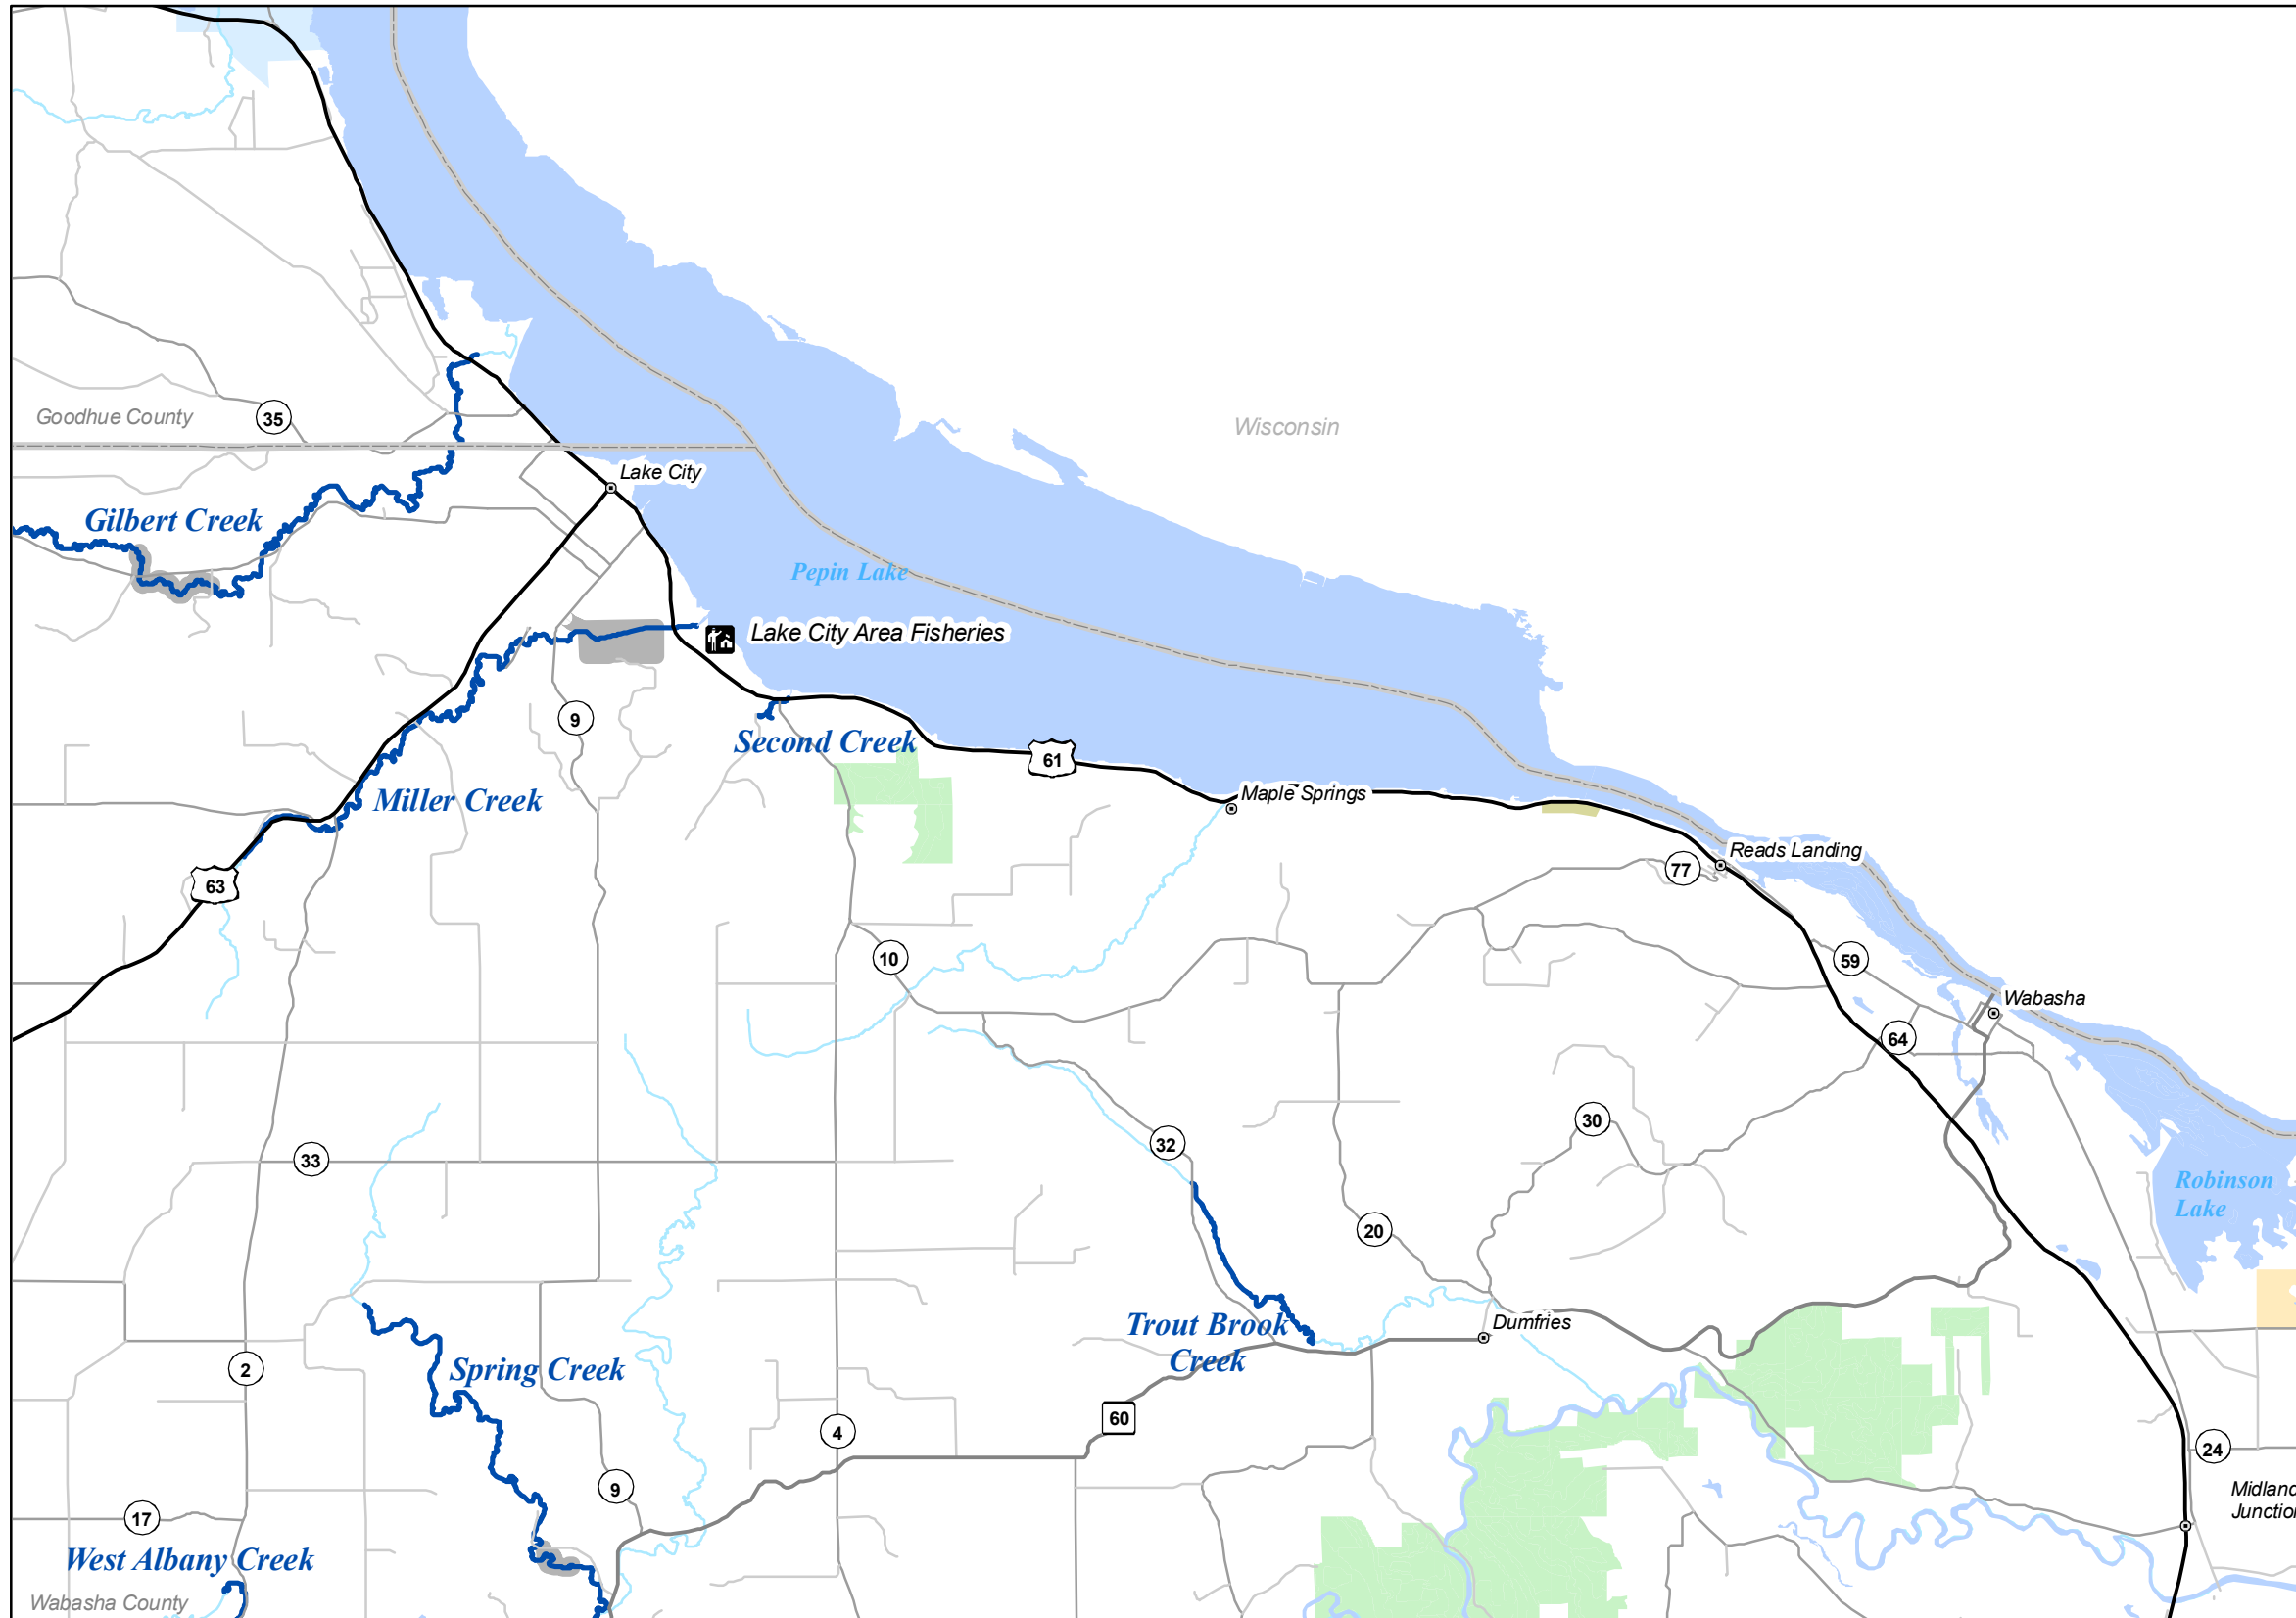

SE MAP 14

Legend

- Fisheries Offices
- Interstates
- Federal Highways
- State Highways
- County Roads
- Township Roads
- DNR Administered State Trails
- 12 to 16 Inch Protected Slot for All Trout (Artificial Lures or Flies Only)
- 12 to 16 Inch Protected Slot for All Trout (Bait Allowed)
- 12 Inch Minimum for Brook Trout, Bag Limit of 1 (Artificial Lures or Flies Only)
- Catch & Release for All Trout (Artificial Lures or Flies Only)
- Catch & Release for All Trout (Bait Allowed)
- Catch & Release for Brook Trout
- Fishable Trout Streams
- Streams
- Lakes
- Designated Trout Lakes
- Non Designated Trout Lakes**
- No Special Regulation
- Special Regulation - See Regulations Booklet
- Minnesota Valley Wildlife Refuge
- State Park Boundary
- Wildlife Management Areas - Publicly Accessible
- Scientific and Natural Area Boundaries
- Forestry Land
- Fishing Easements or Public Land
- Military Bases
- County Boundaries