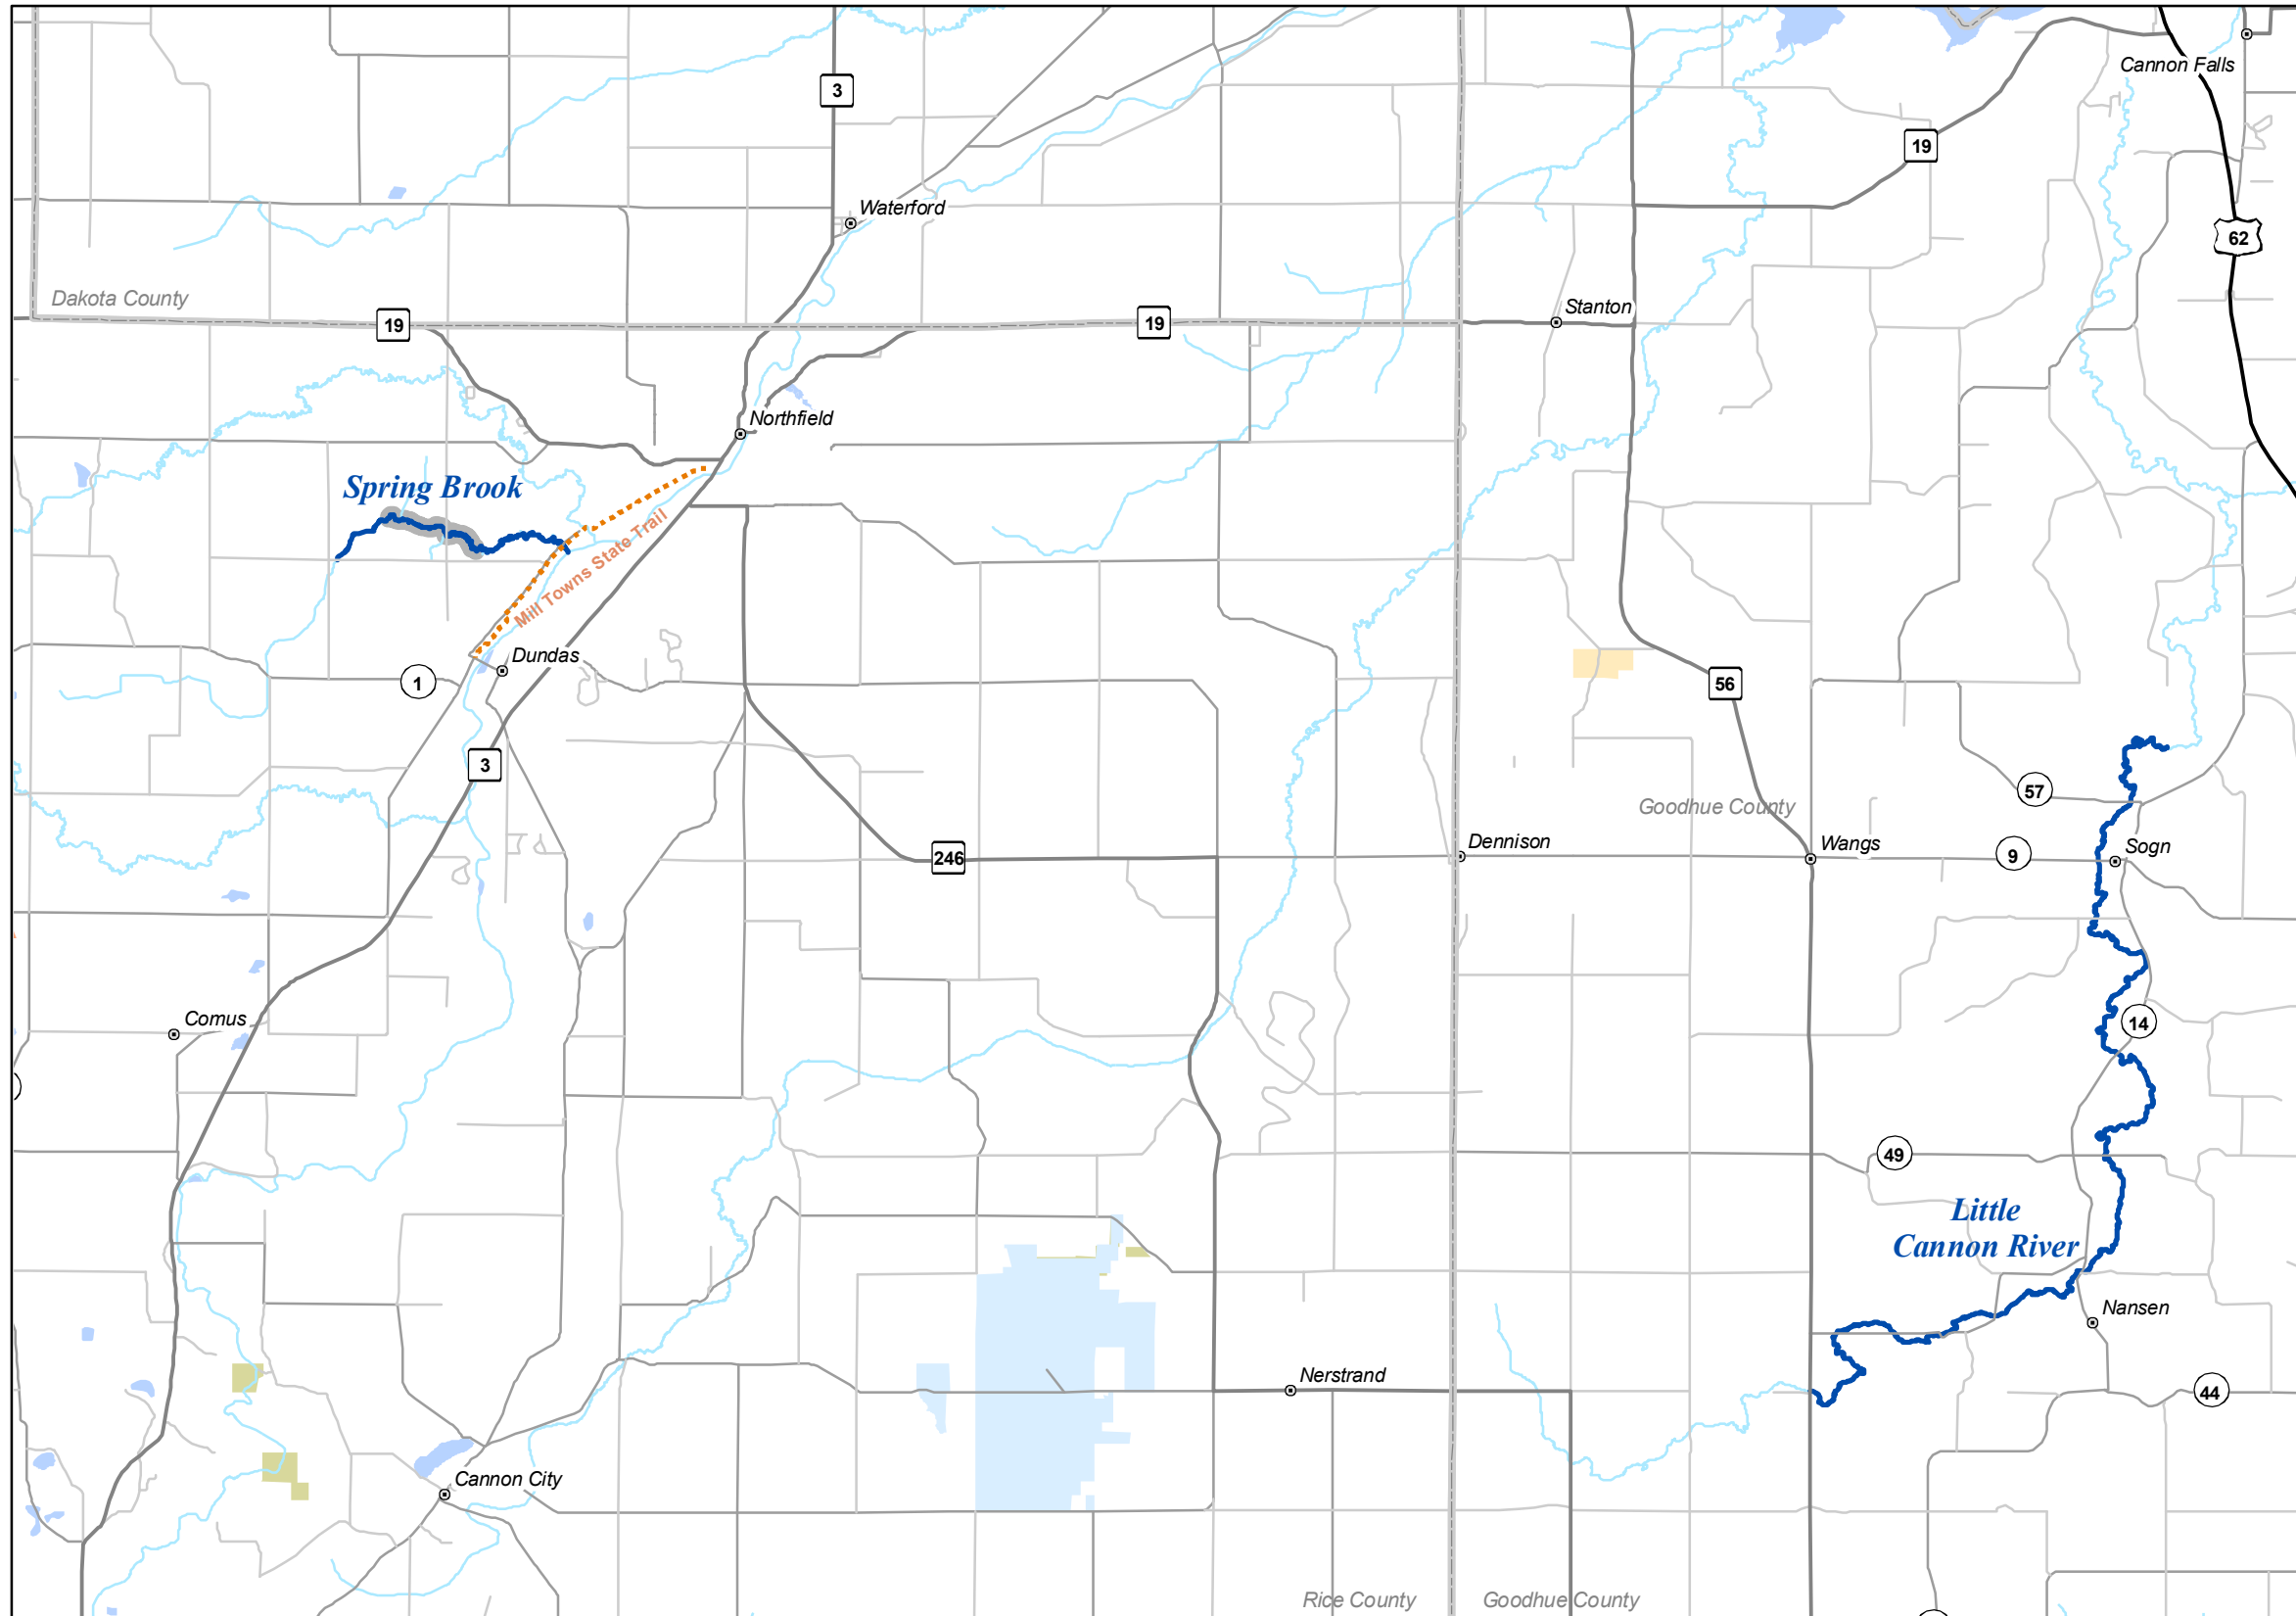

# SE MAP 12

**Legend**

- Fisheries Offices
- Interstates
- Federal Highways
- State Highways
- County Roads
- Township Roads
- DNR Administered State Trails
- 12 to 16 Inch Protected Slot for All Trout (Artificial Lures or Flies Only)
- 12 to 16 Inch Protected Slot for All Trout (Bait Allowed)
- 12 Inch Minimum for Brook Trout, Bag Limit of 1 (Artificial Lures or Flies Only)
- Catch & Release for All Trout (Artificial Lures or Flies Only)
- Catch & Release for All Trout (Bait Allowed)
- Catch & Release for Brook Trout
- Fishable Trout Streams
- Streams
- Lakes
- Designated Trout Lakes
- Non Designated Trout Lakes**
- No Special Regulation
- Special Regulation - See Regulations Booklet
- Minnesota Valley Wildlife Refuge
- State Park Boundary
- Wildlife Management Areas - Publicly Accessible
- Scientific and Natural Area Boundaries
- Forestry Land
- Fishing Easements or Public Land
- Military Bases
- County Boundaries