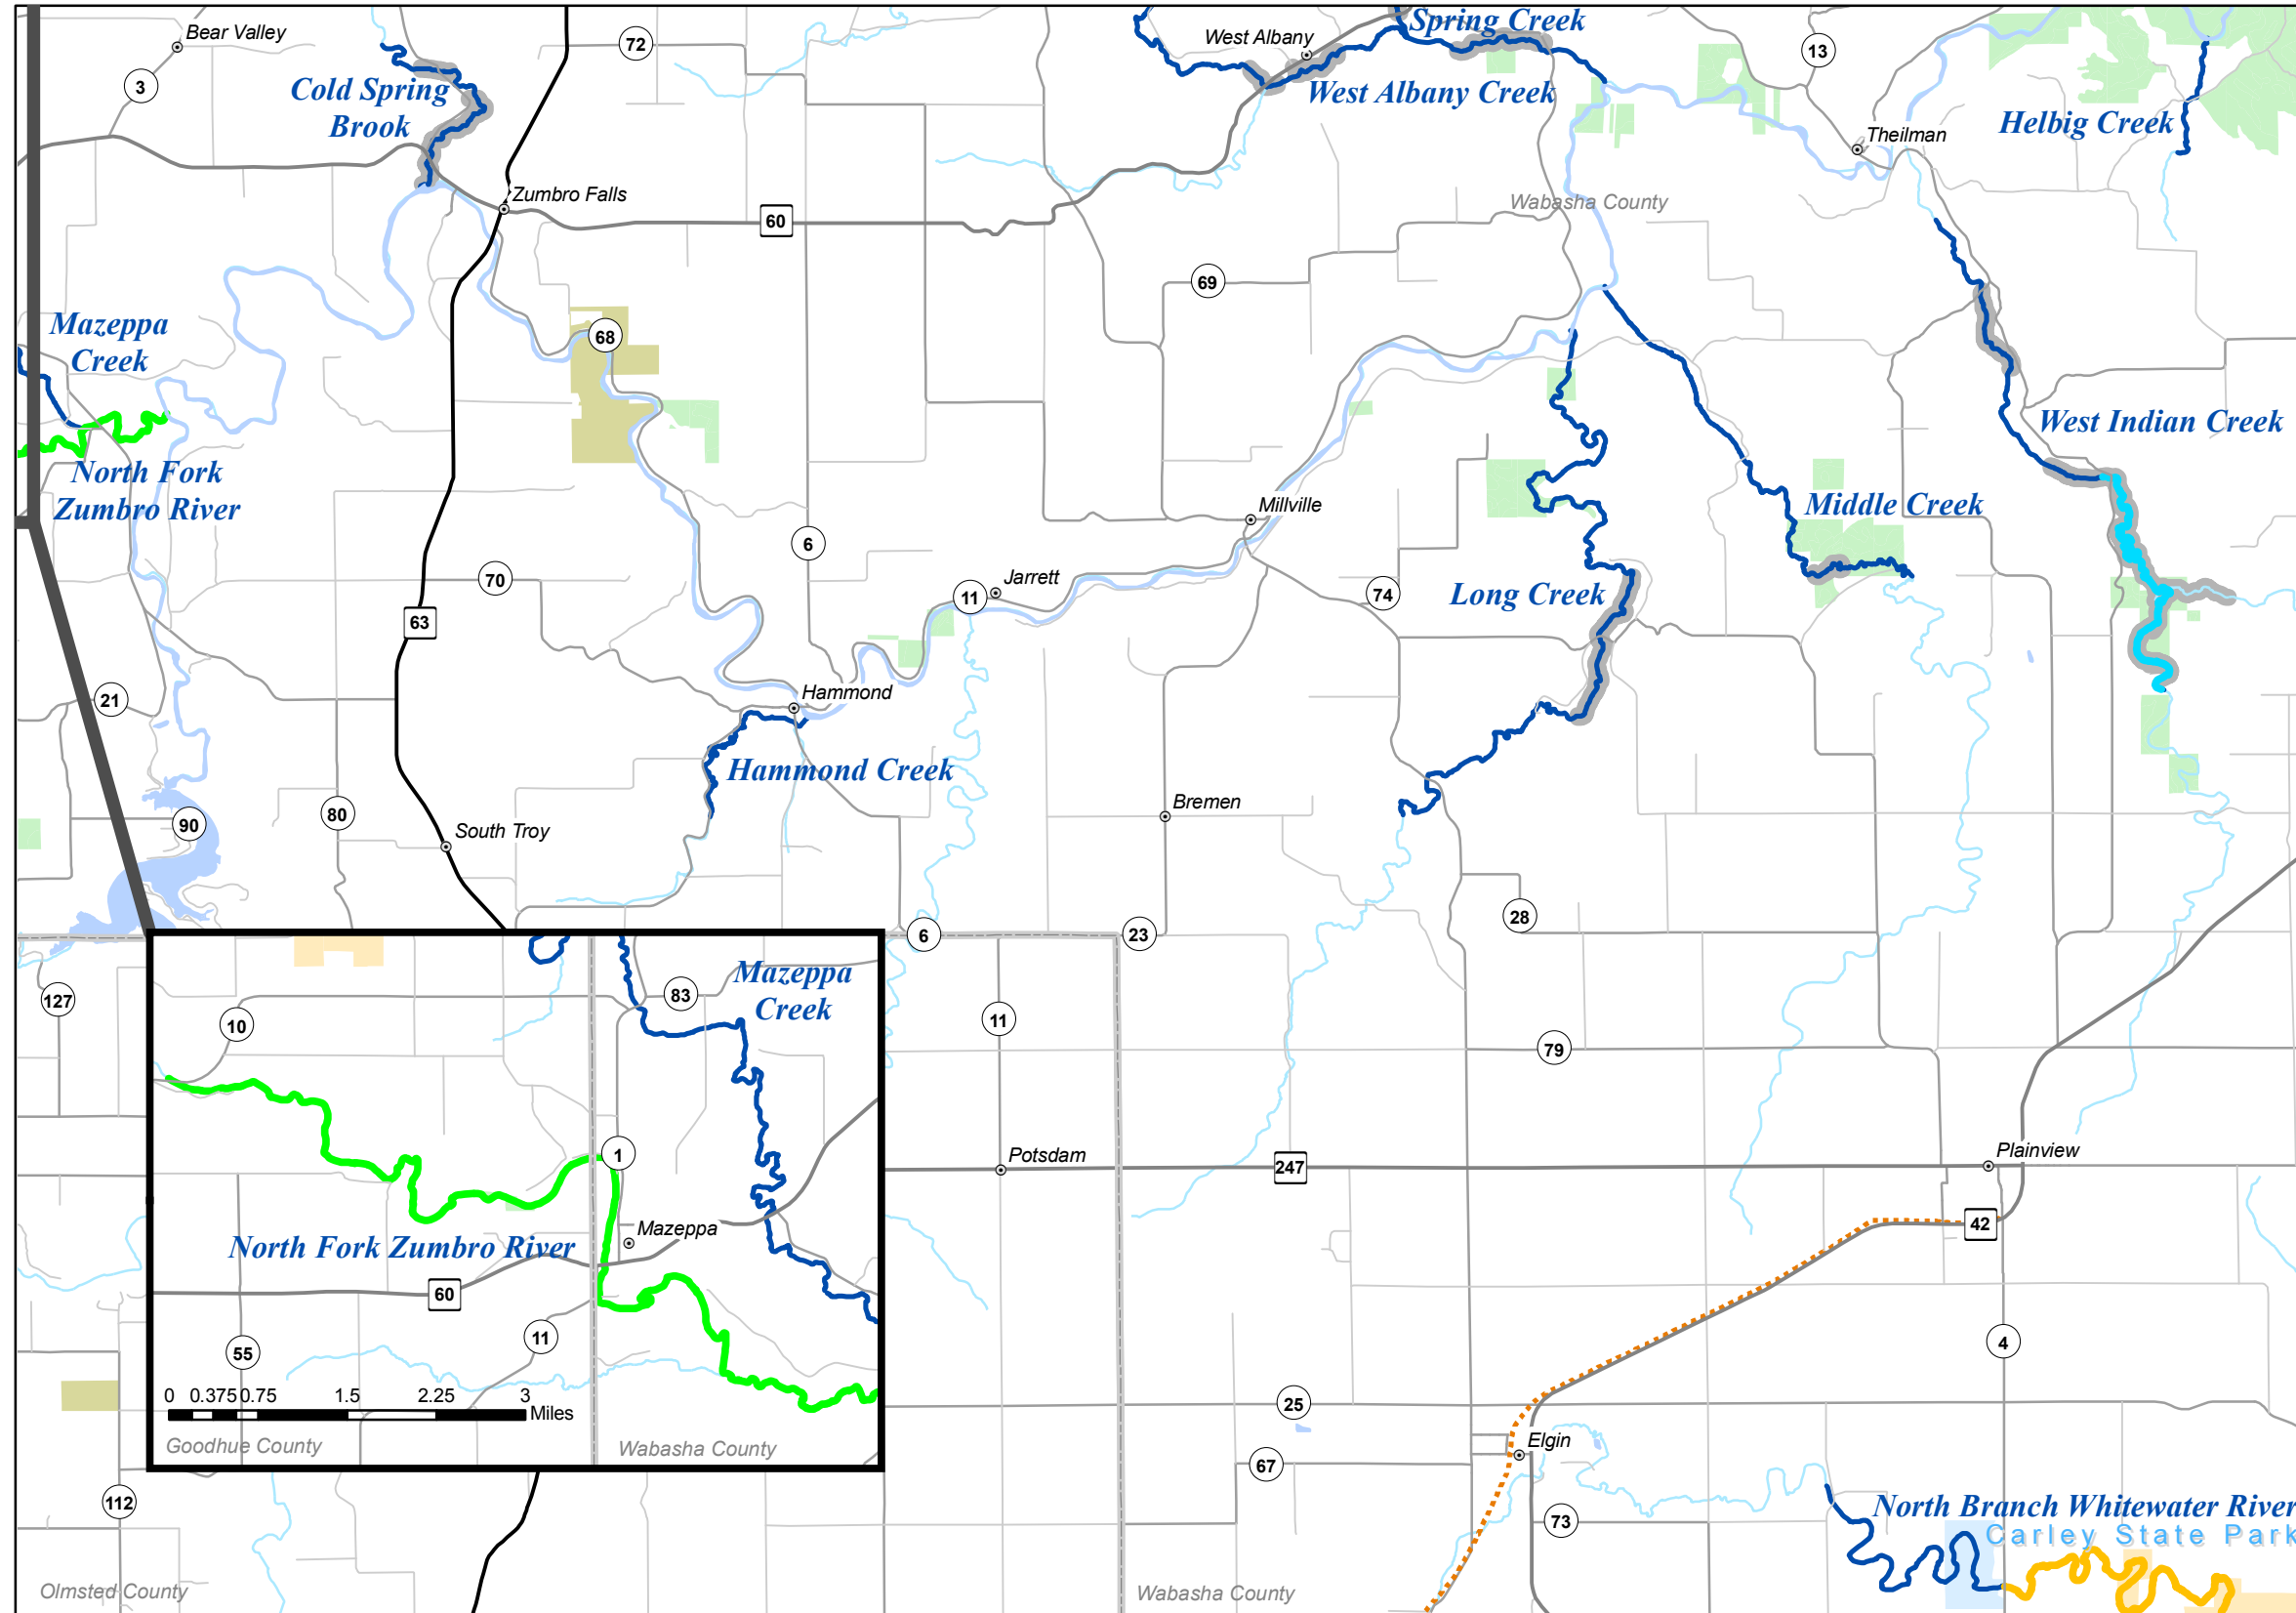

SE MAP 10

Legend

- Fisheries Offices
- Interstates
- Federal Highways
- State Highways
- County Roads
- Township Roads
- DNR Administered State Trails
- 12 to 16 Inch Protected Slot for All Trout (Artificial Lures or Flies Only)
- 12 to 16 Inch Protected Slot for All Trout (Bait Allowed)
- 12 Inch Minimum for Brook Trout, Bag Limit of 1 (Artificial Lures or Flies Only)
- Catch & Release for All Trout (Artificial Lures or Flies Only)
- Catch & Release for All Trout (Bait Allowed)
- Catch & Release for Brook Trout
- Fishable Trout Streams
- Streams
- Lakes
- Designated Trout Lakes
- Non Designated Trout Lakes**
- No Special Regulation
- Special Regulation - See Regulations Booklet
- Minnesota Valley Wildlife Refuge
- State Park Boundary
- Wildlife Management Areas - Publicly Accessible
- Scientific and Natural Area Boundaries
- Forestry Land
- Fishing Easements or Public Land
- Military Bases
- County Boundaries